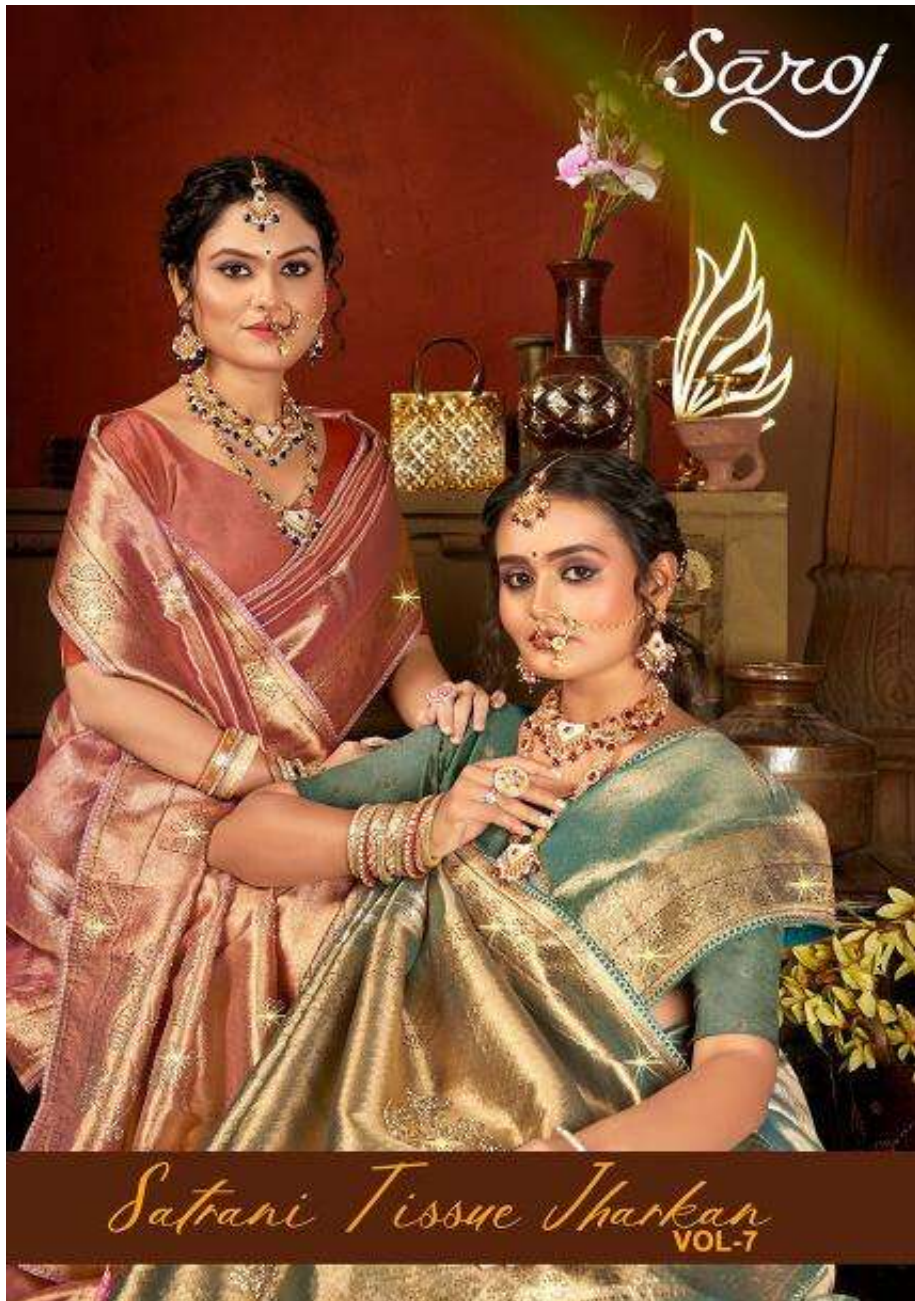

Saroj

Sarani Tissue Sharkan
VOL-7

Saroj

Sarani Tissue Sharkan
VOL-7

Saroj

1001

1002

1003

1004

1005

1006

Exquisitely embroidered saree with uari blouse, gota work and delicate border.

JEWELLESS TRENDS

1001

1003

1004