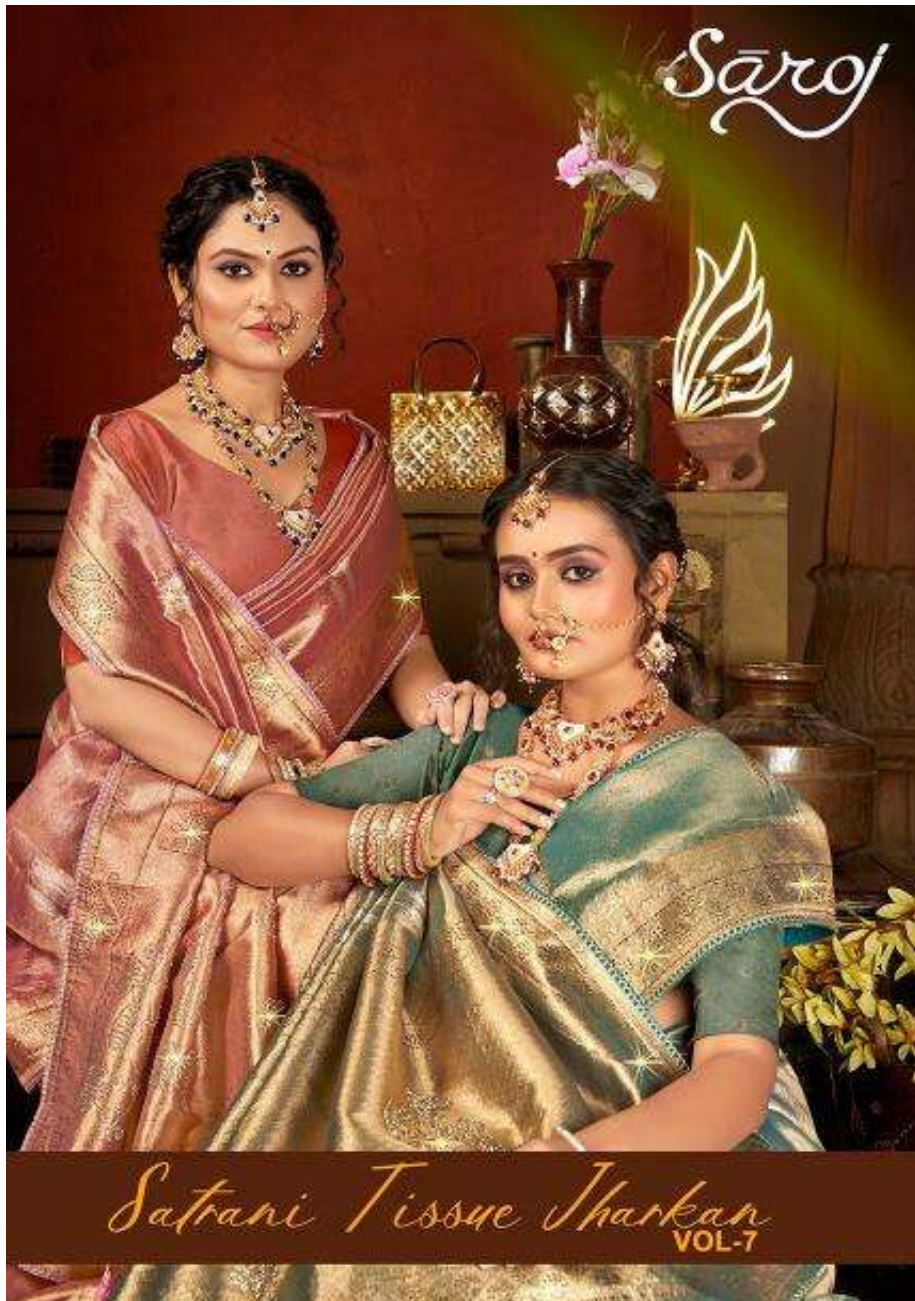

Saroj

Sarani Tissue Sharkan
VOL-7

Saraj

Sarani Tissue Sharkan
VOL-7

Saroj

1001

1002

1003

Exquisitely embroidered saree with uari blouse, gota work and delicate border.

1004

1005

1006

JEWELLED TRENDS

1001

1003

1004