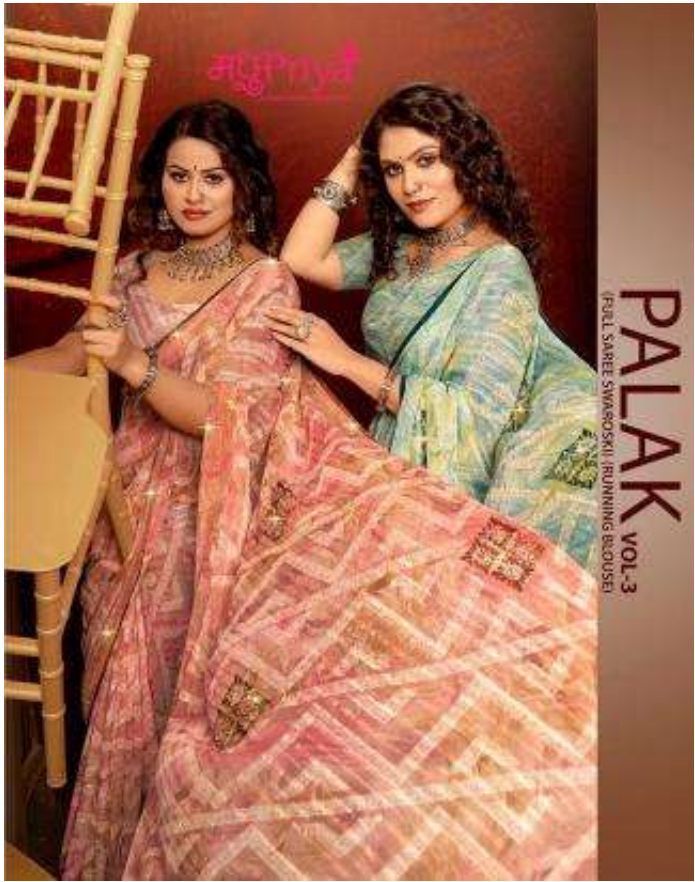

**मधुPriya**  
A LEE JEWELRY CREATION

**D. NO. 1005**  
(FULL SAREE SWAROSKI)  
(RUNNING BLOUSE)

**PALAK** VOL-3  
(WILL SAREE SWAROSKI (RUNNING BOUSER))

*Regional  
season*

मधुPriya  
A TRADITIONAL THREATION

D NO. 1001  
(FULL SAREE SWAROSKI)  
(RUNNING BLOUSE)

मधुPriya  
A TRADITIONAL REVOLUTION

D NO. 1002  
(FULL SAREE SWAROSKI)  
(RUNNING BLOUSE)

मधुPriya  
A NEW DIMENSION IN FASHION

D NO. 1003  
(FULL SAREE SWAROSKI)  
(RUNNING BLOUSE)

**मधुPriya**  
A TIME HONORED TRADITION

**D NO. 1004**  
(FULL SAREE SWAROSKI)  
(RUNNING BLOUSE)

मधुPriya  
A TIME HONORED TRADITION

D NO. 1006

(FULL SAREE SWAROSKI)  
(RUNNING BLOUSE)

मधुरा

**PALAK**  
VOL-3  
FULL SAREE SWAROSKII RUNNING BLOUSE