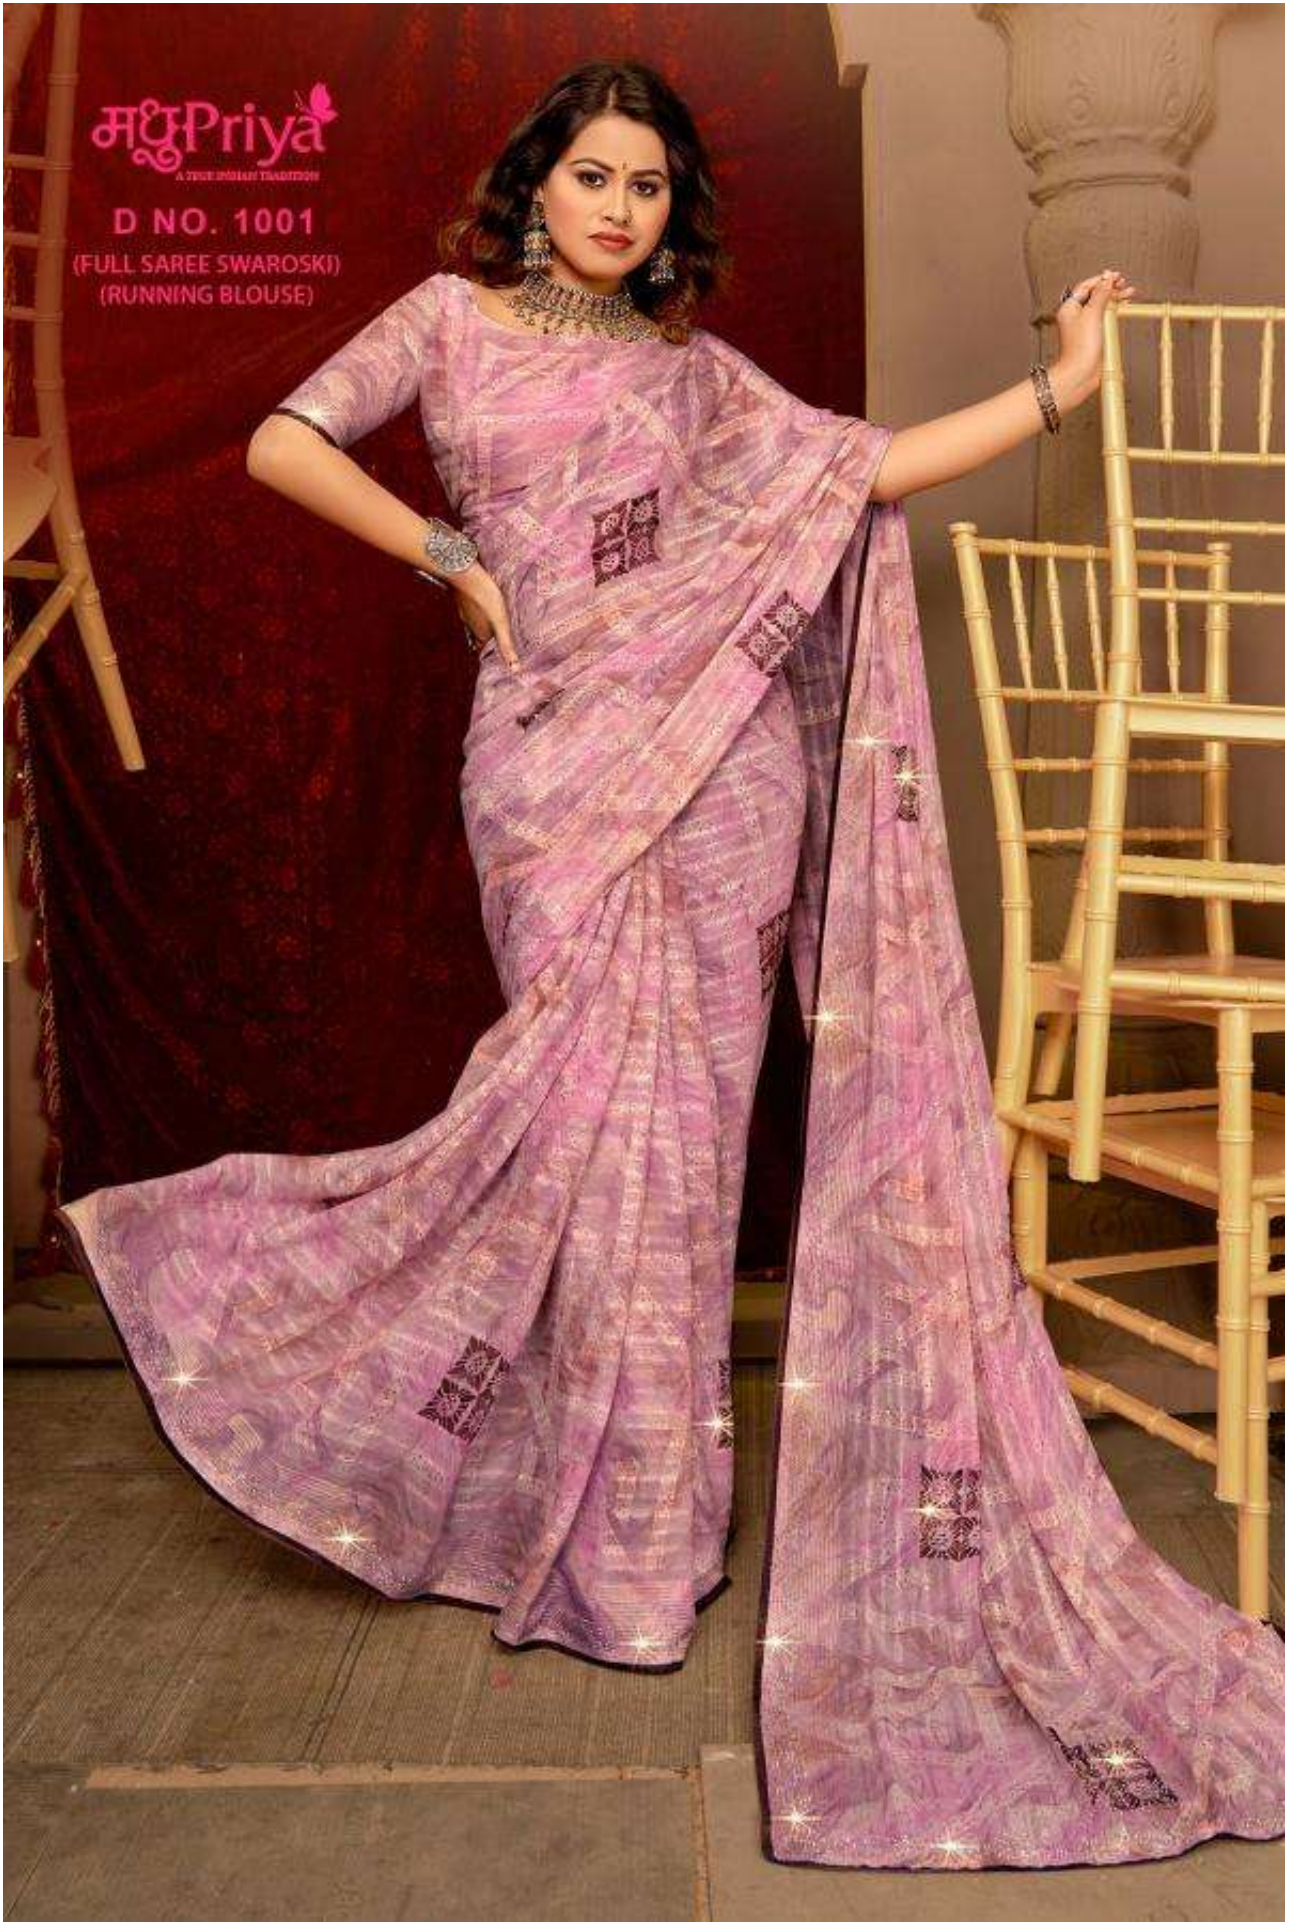

**मधुPriya**  
A LEE JEWELRY CREATION

**D. NO. 1005**  
(FULL SAREE SWAROSKI)  
(RUNNING BLOUSE)

**PALAK** VOL-3  
(WILL SAREE SWAROSKI (RUNNING BOUSER))

*Regional  
season*

मधुPriya  
A TRADITIONAL THREATION

D NO. 1001  
(FULL SAREE SWAROSKI)  
(RUNNING BLOUSE)

मधुPriya  
A TRADITIONAL REVOLUTION

D NO. 1002  
(FULL SAREE SWAROSKI)  
(RUNNING BLOUSE)

मधुPriya  
A NEW DIMENSION IN FASHION

D NO. 1003  
(FULL SAREE SWAROSKI)  
(RUNNING BLOUSE)

**मधुPriya**  
A TIME HONORED TRADITION

**D NO. 1004**  
(FULL SAREE SWAROSKI)  
(RUNNING BLOUSE)

मधुPriya  
A TIME HONORED TRADITION

D NO. 1006

(FULL SAREE SWAROSKI)  
(RUNNING BLOUSE)

मधुरा

**PALAK**  
VOL-3  
FULL SAREE SWAROSKII RUNNING BLOUSE