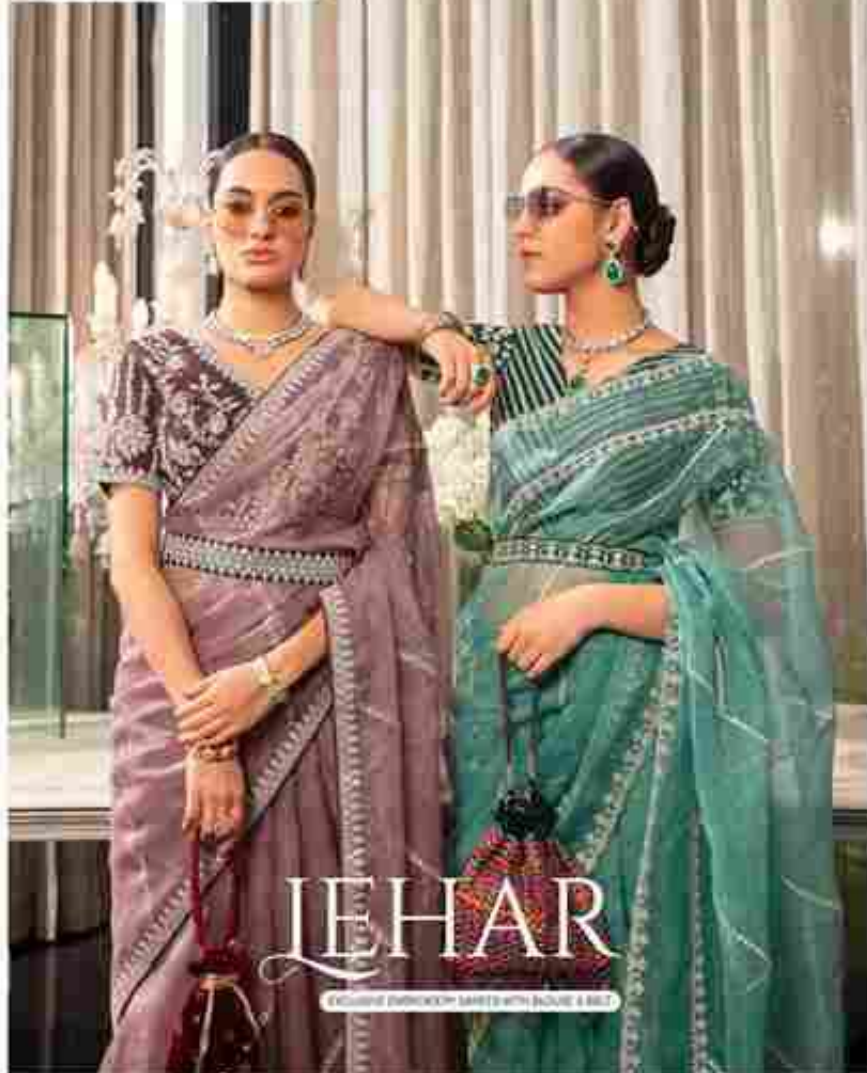

Product Name : Lehar

Design No. : 84303 to 84308 (06pcs.)

Description : Stylish Embroidery Organza Sarees With Designer Heavy Blouse & Belt

viPul

JEHAR

Design - 84303

Design - 84304

Design - 84307

# JEHAR

EXCLUSIVE EMBROIDERY SAREES WITH BLOUSE & BELT

VIPUL 50

Design# 84306

VIPUL

Design# 84305

VIPUL 50

Design# 84307

WIPUL

Design# 84308

Product Name : Lehar

Design No. : 84303 to 84308 (06pcs.)

Description : Stylish Embroidery Organza Sarees With Designer Heavy Blouse & Belt