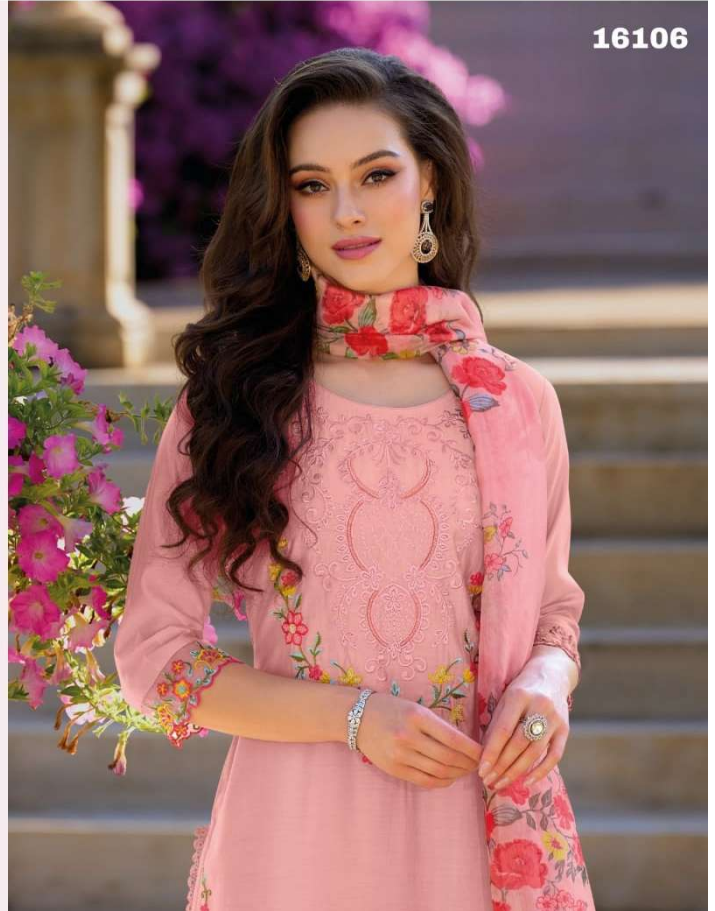

L(40) XL(42) XXL(44) Available

16106

L(40) XL(42) XXL(44) Available

16106

L(40) XL(42) XXL(44) Available

BLND | 16106 | *Elegance is not standing out, but being remembered*

16106

S(36) M(38) L(40) XL(42) XXL(44) 3XL(46) Available

S(36) M(38) L(40) XL(42) XXL(44) 3XL(46) Available

16105

The most courageous act is still to think for yourself D.NO 16105