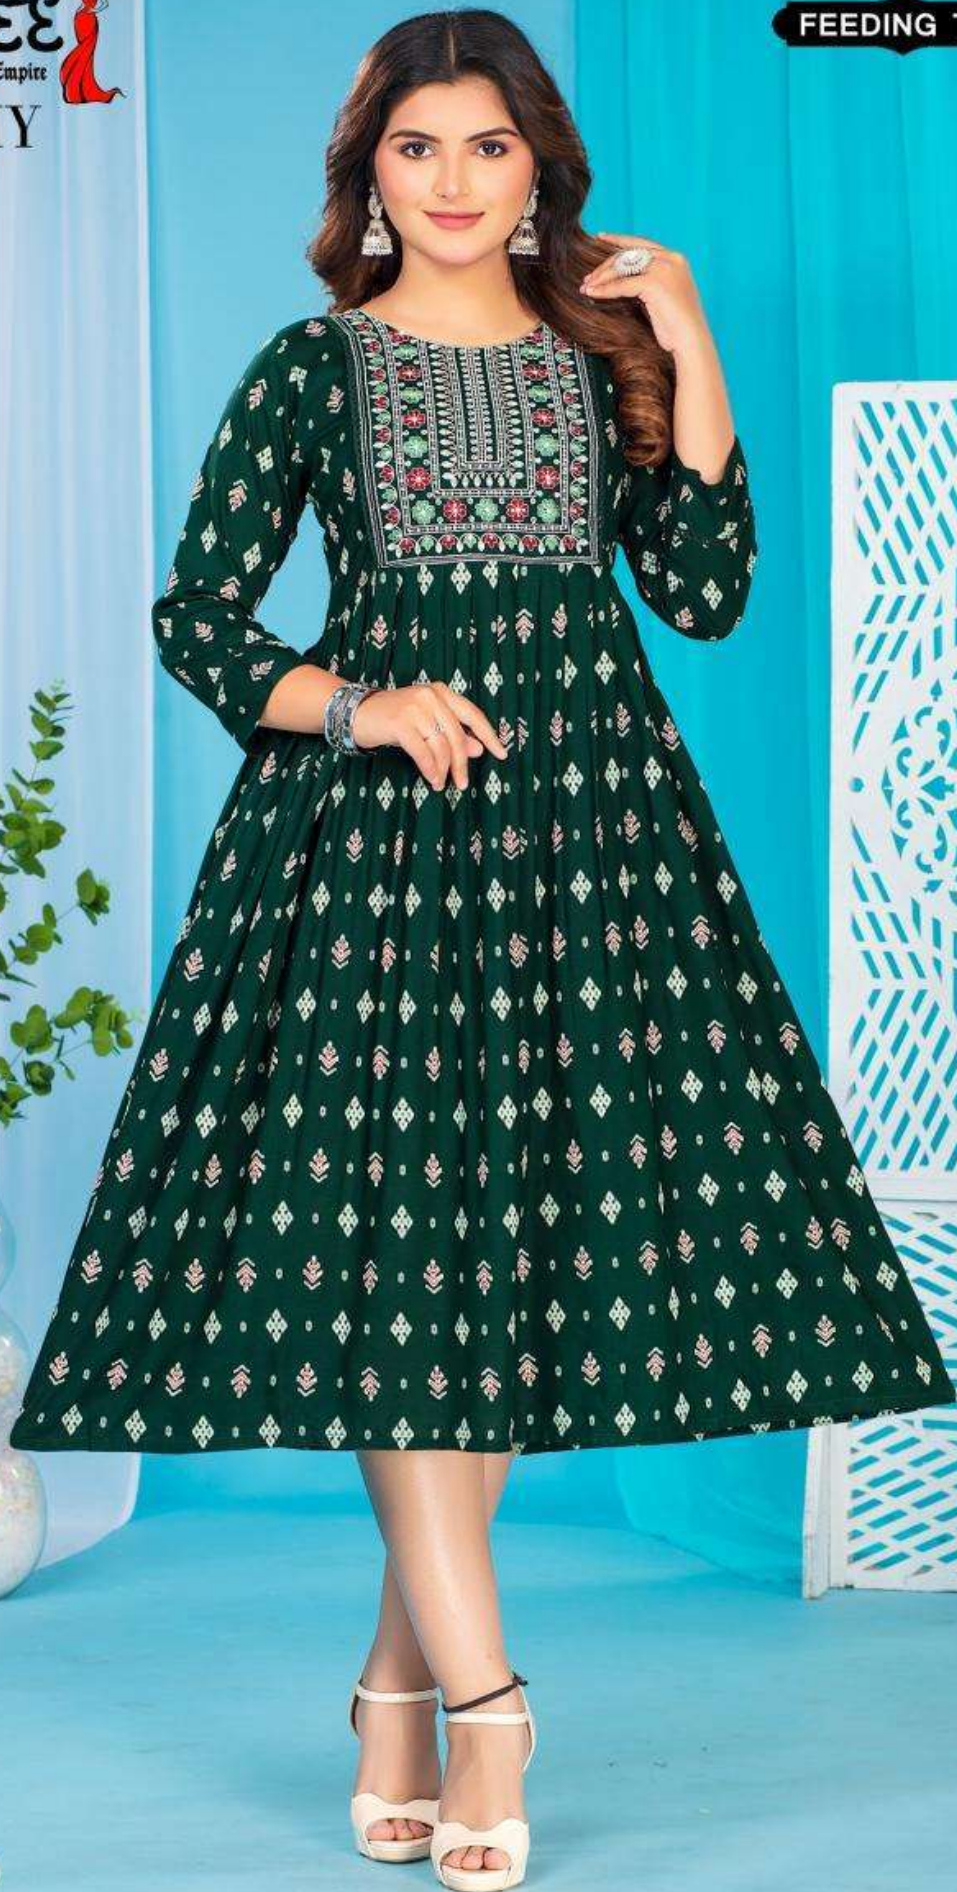

DEE CEE[®]
The Fashion Empire
JIMMY

FEEDING TOP

DEE CEE[®]
The Fashion Empire
JIMMY

FEEDING TOP

DEE CEE [®]
The Fashion Empire
JIMMY

FEEDING TOP

DEE CEE[®]
The Fashion Empire
JIMMY

FEEDING TOP

DEE CEE®
The Fashion Empire
JIMMY

FEEDING TOP

DEE CEE®
The Fashion Empire
JIMMY

FEEDING TOP

FAB:- RIYON PRINT
 PATTERN:- FLARED FEEDING KURTI, COMPUTER EMBROIDERY YOYK
 WITH LESS AND 3/4 SLEEVE WITH
jimmy LESS
 LENTH:- 46"
 GHARA :- 42"
 SIZE:- L XL XXL 3XL