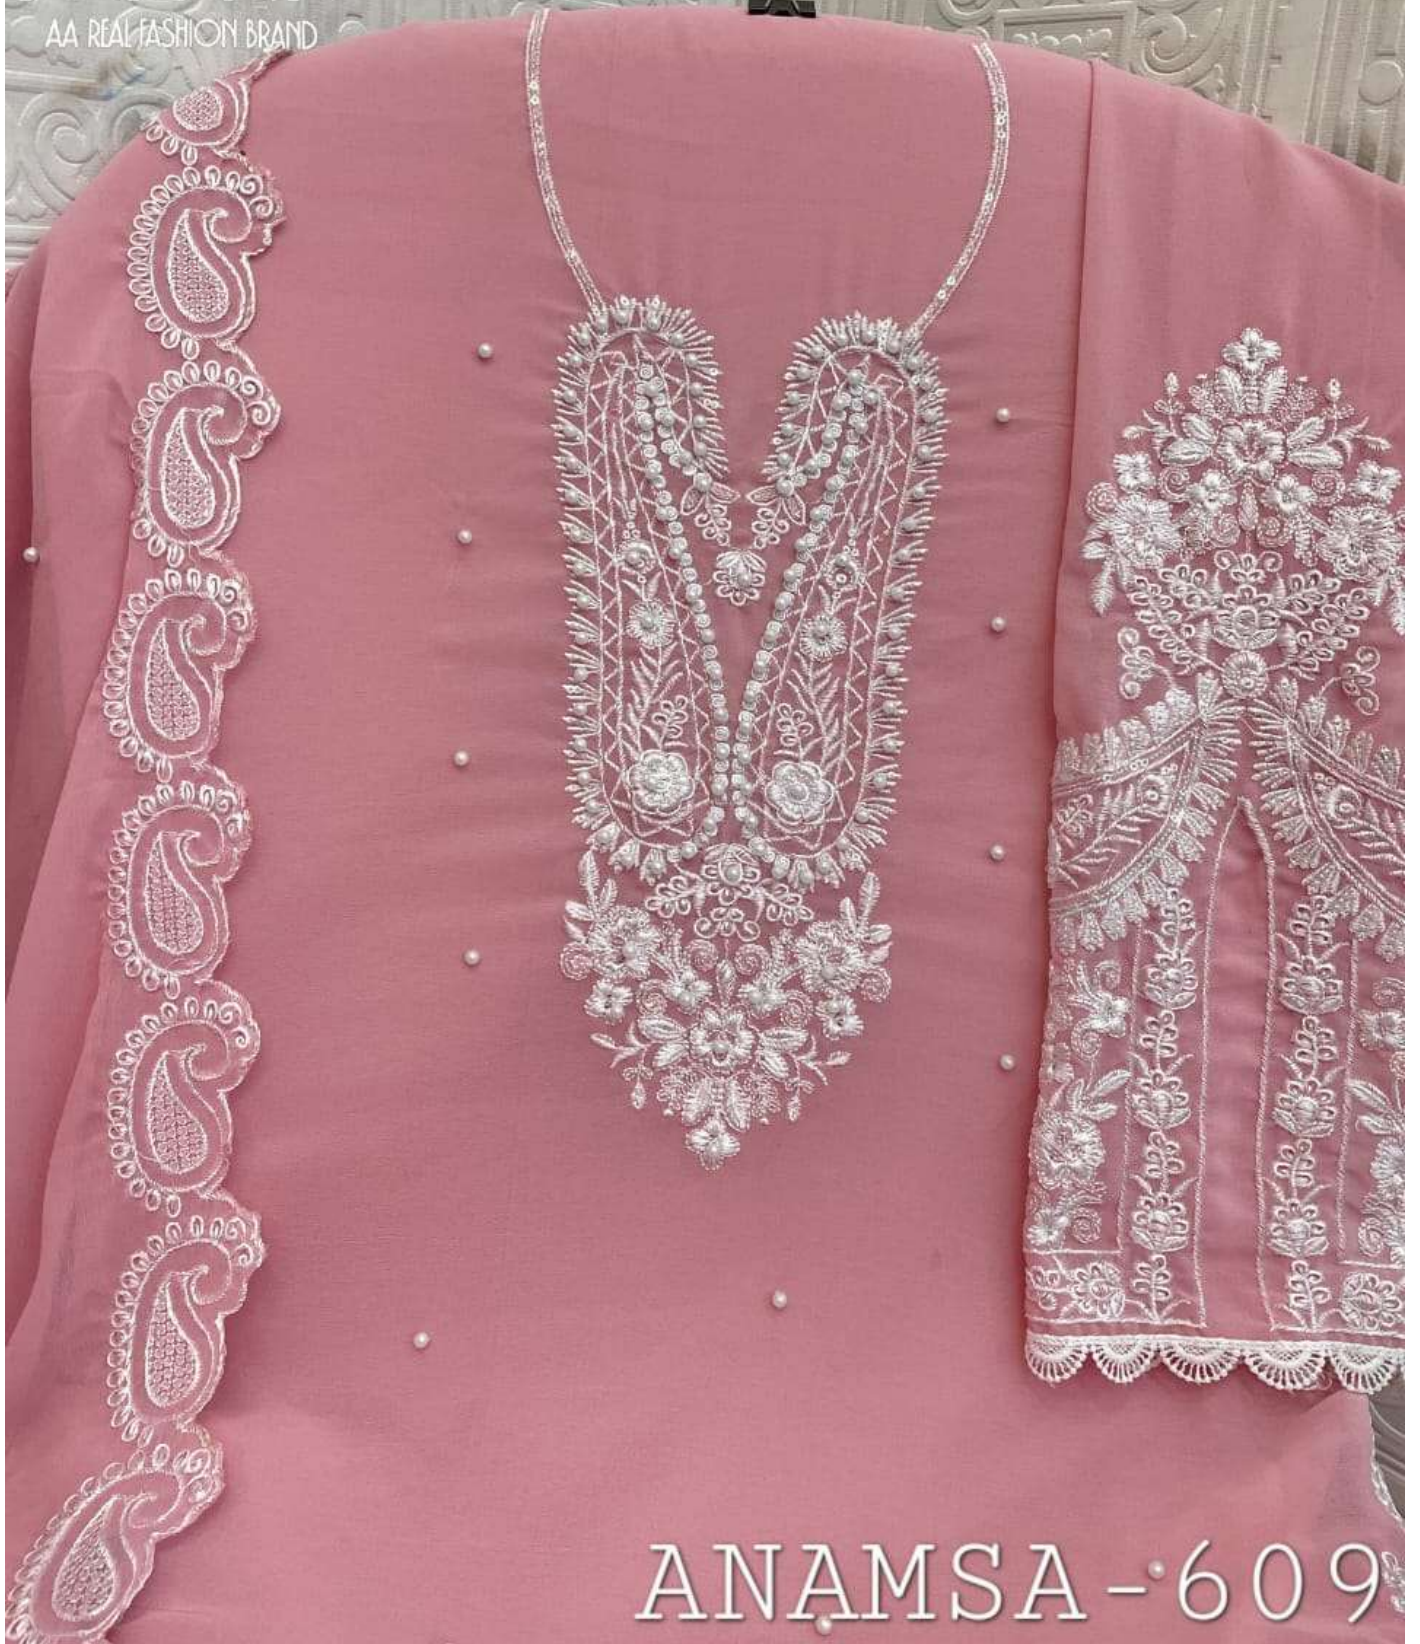

ANAMSA
AA REAL FASHION BRAND

ANAMSA - 609