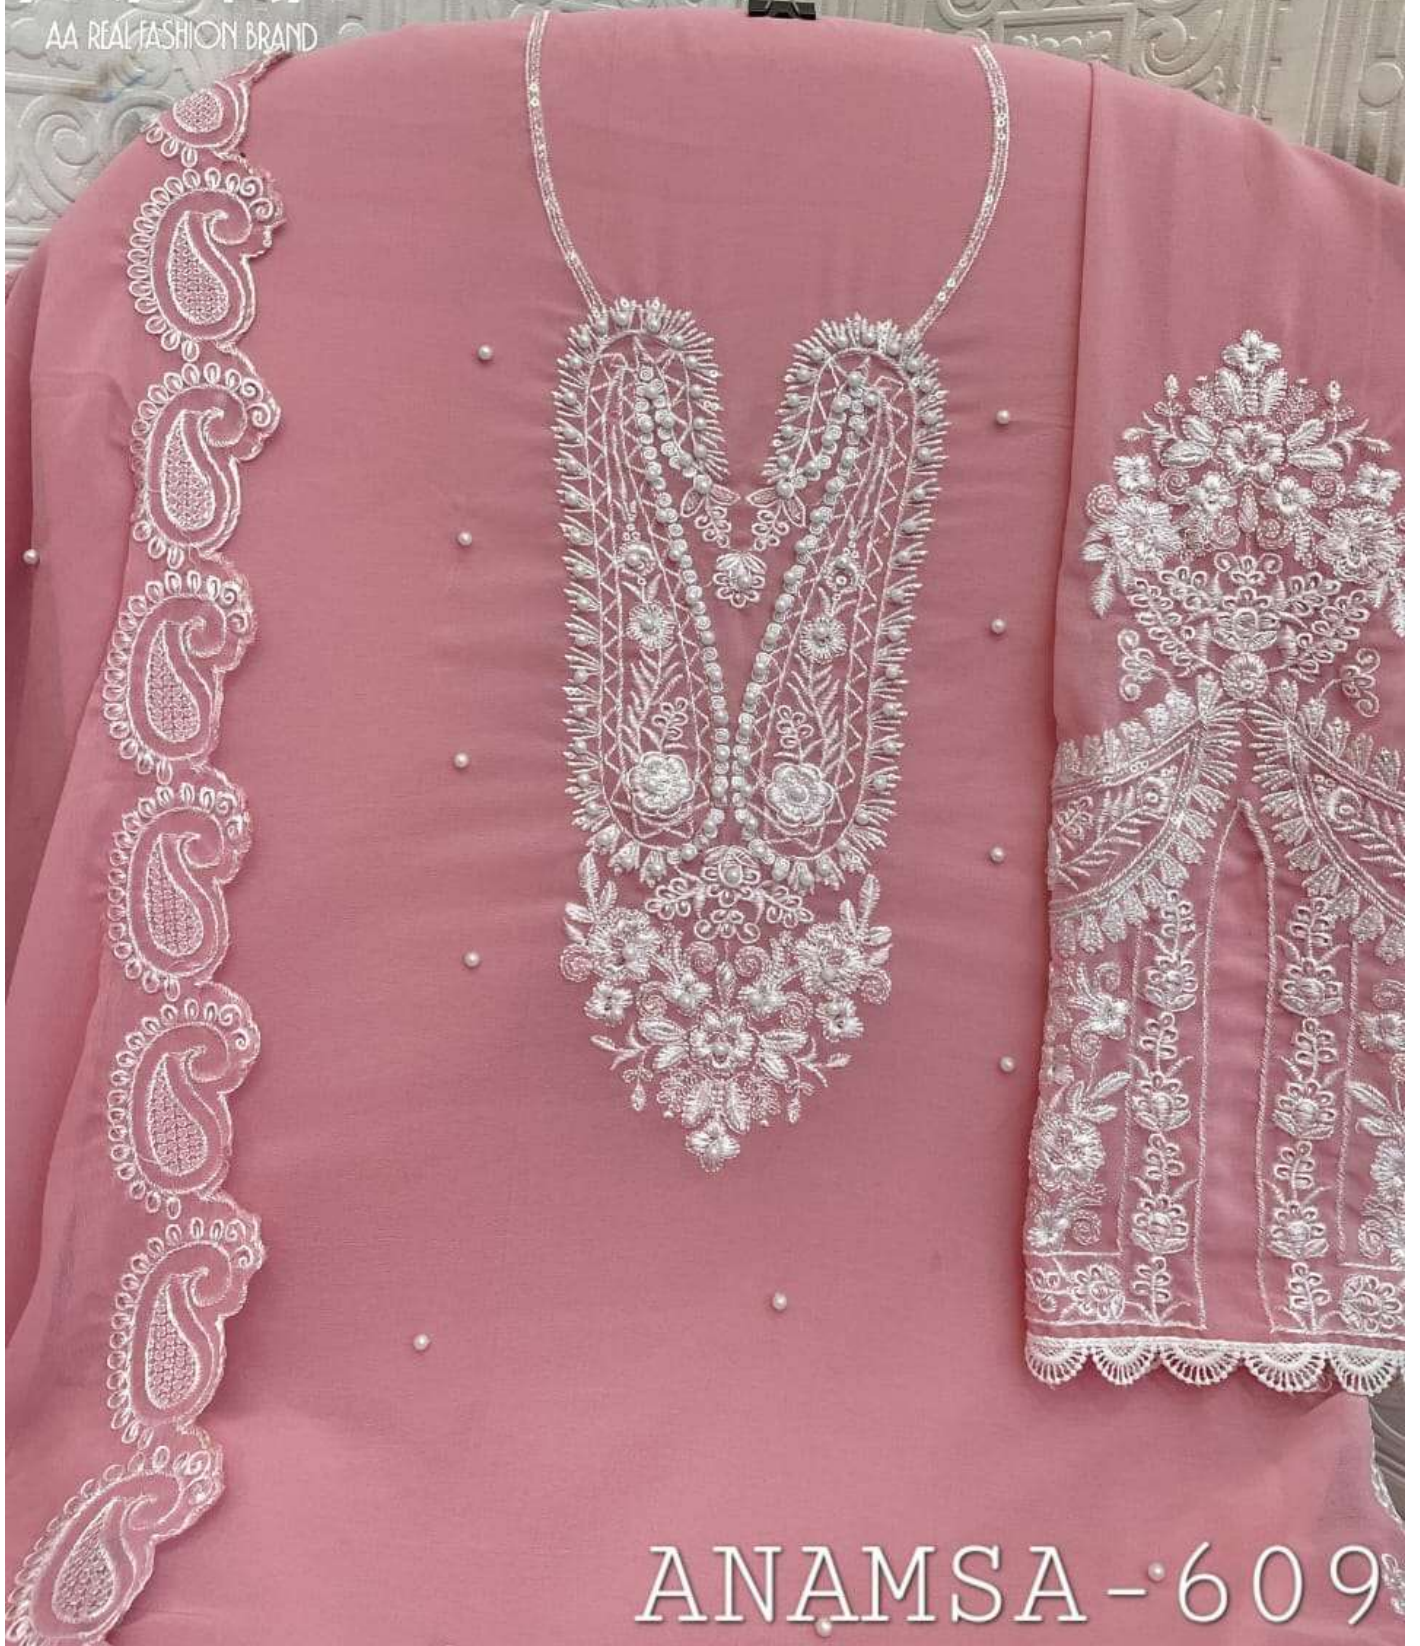

ANAMSA
AA REAL FASHION BRAND

ANAMSA - 609