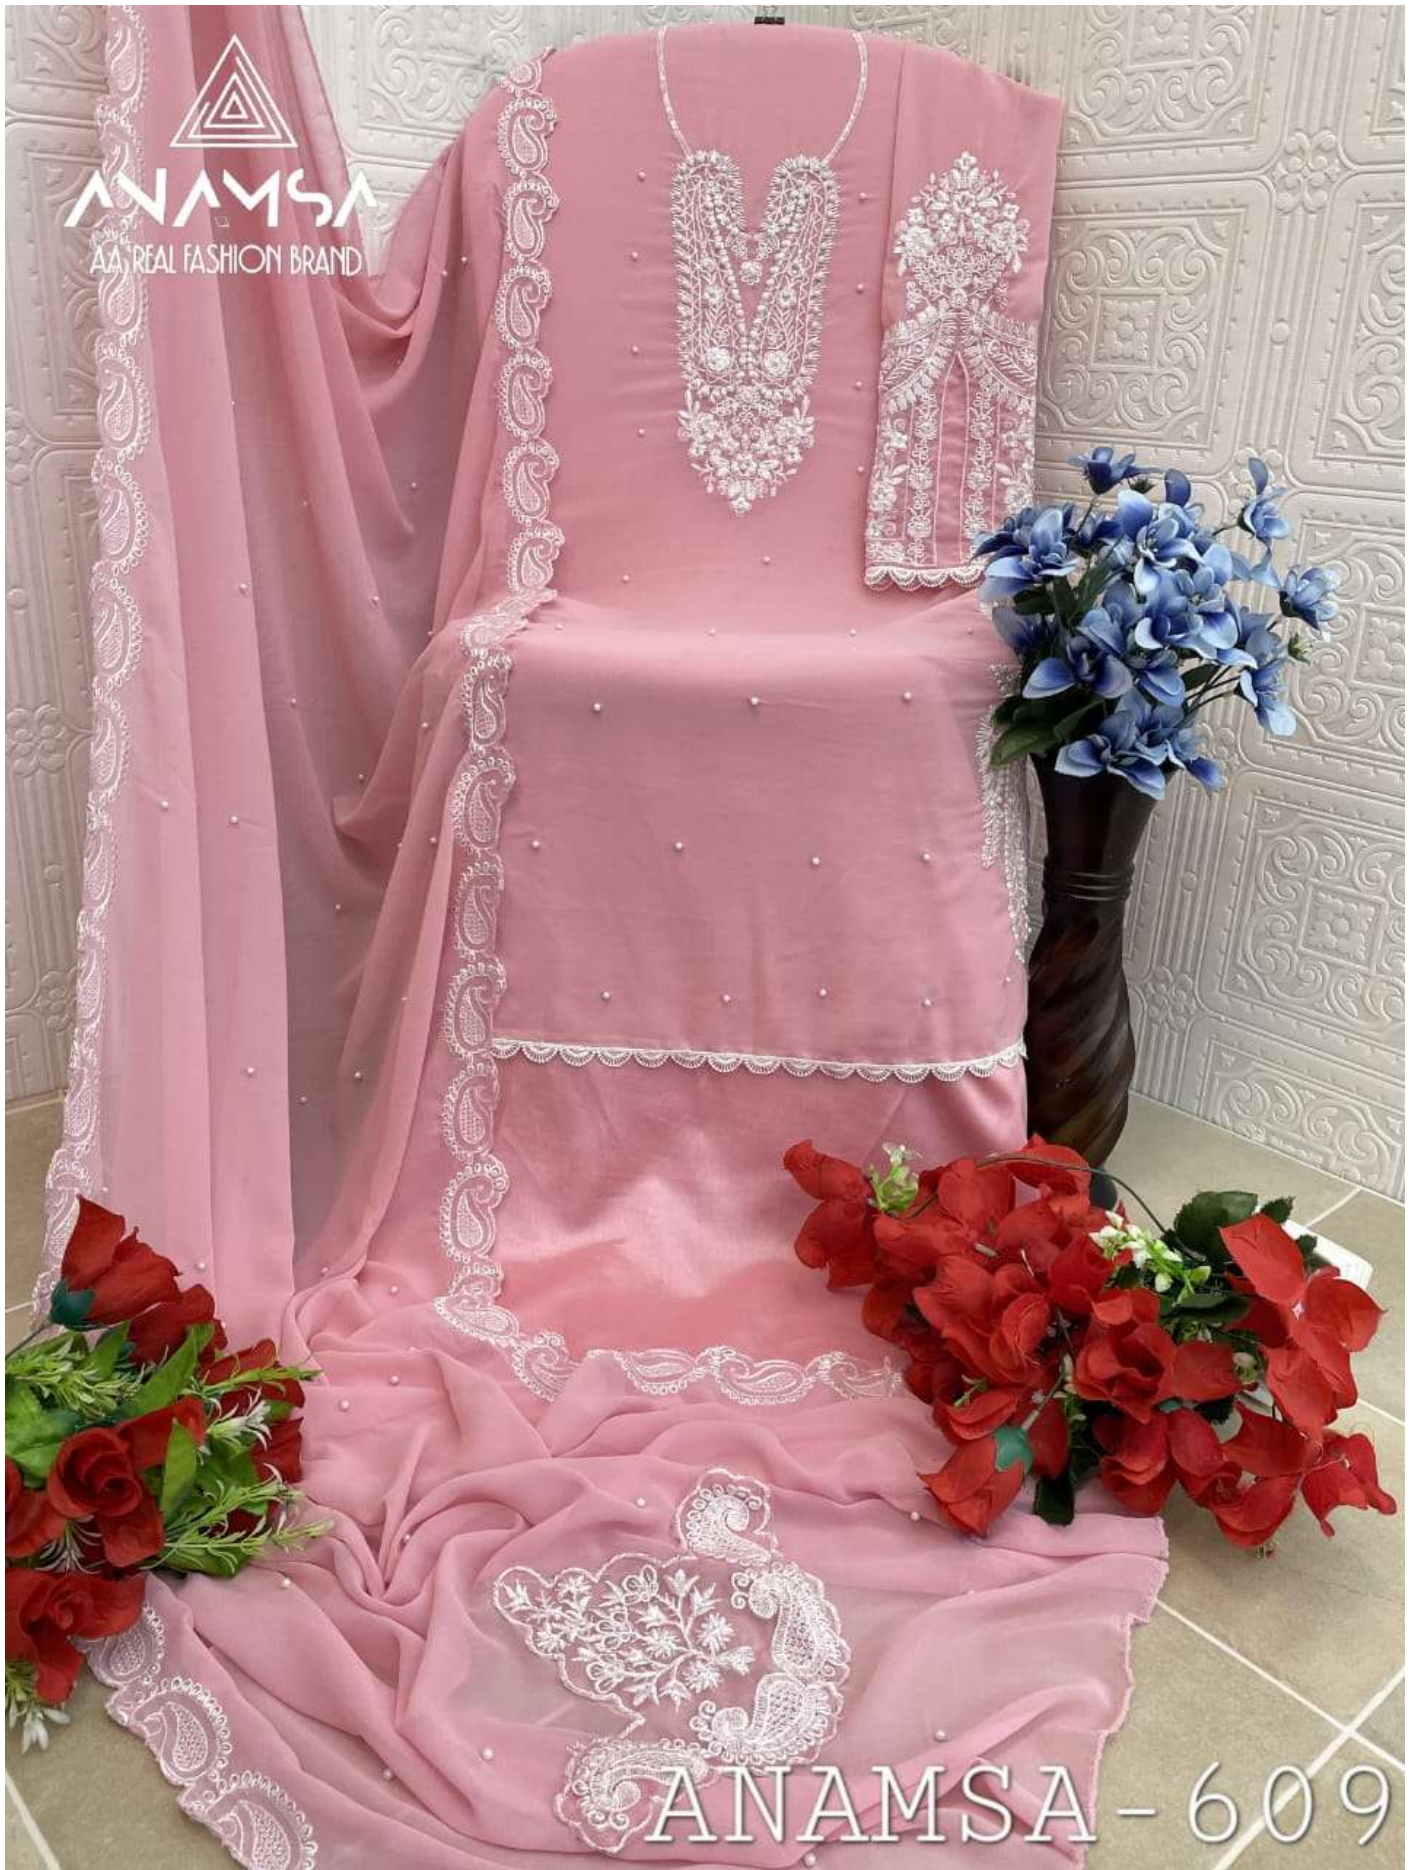

ANAMSA
AA REAL FASHION BRAND

ANAMSA - 609