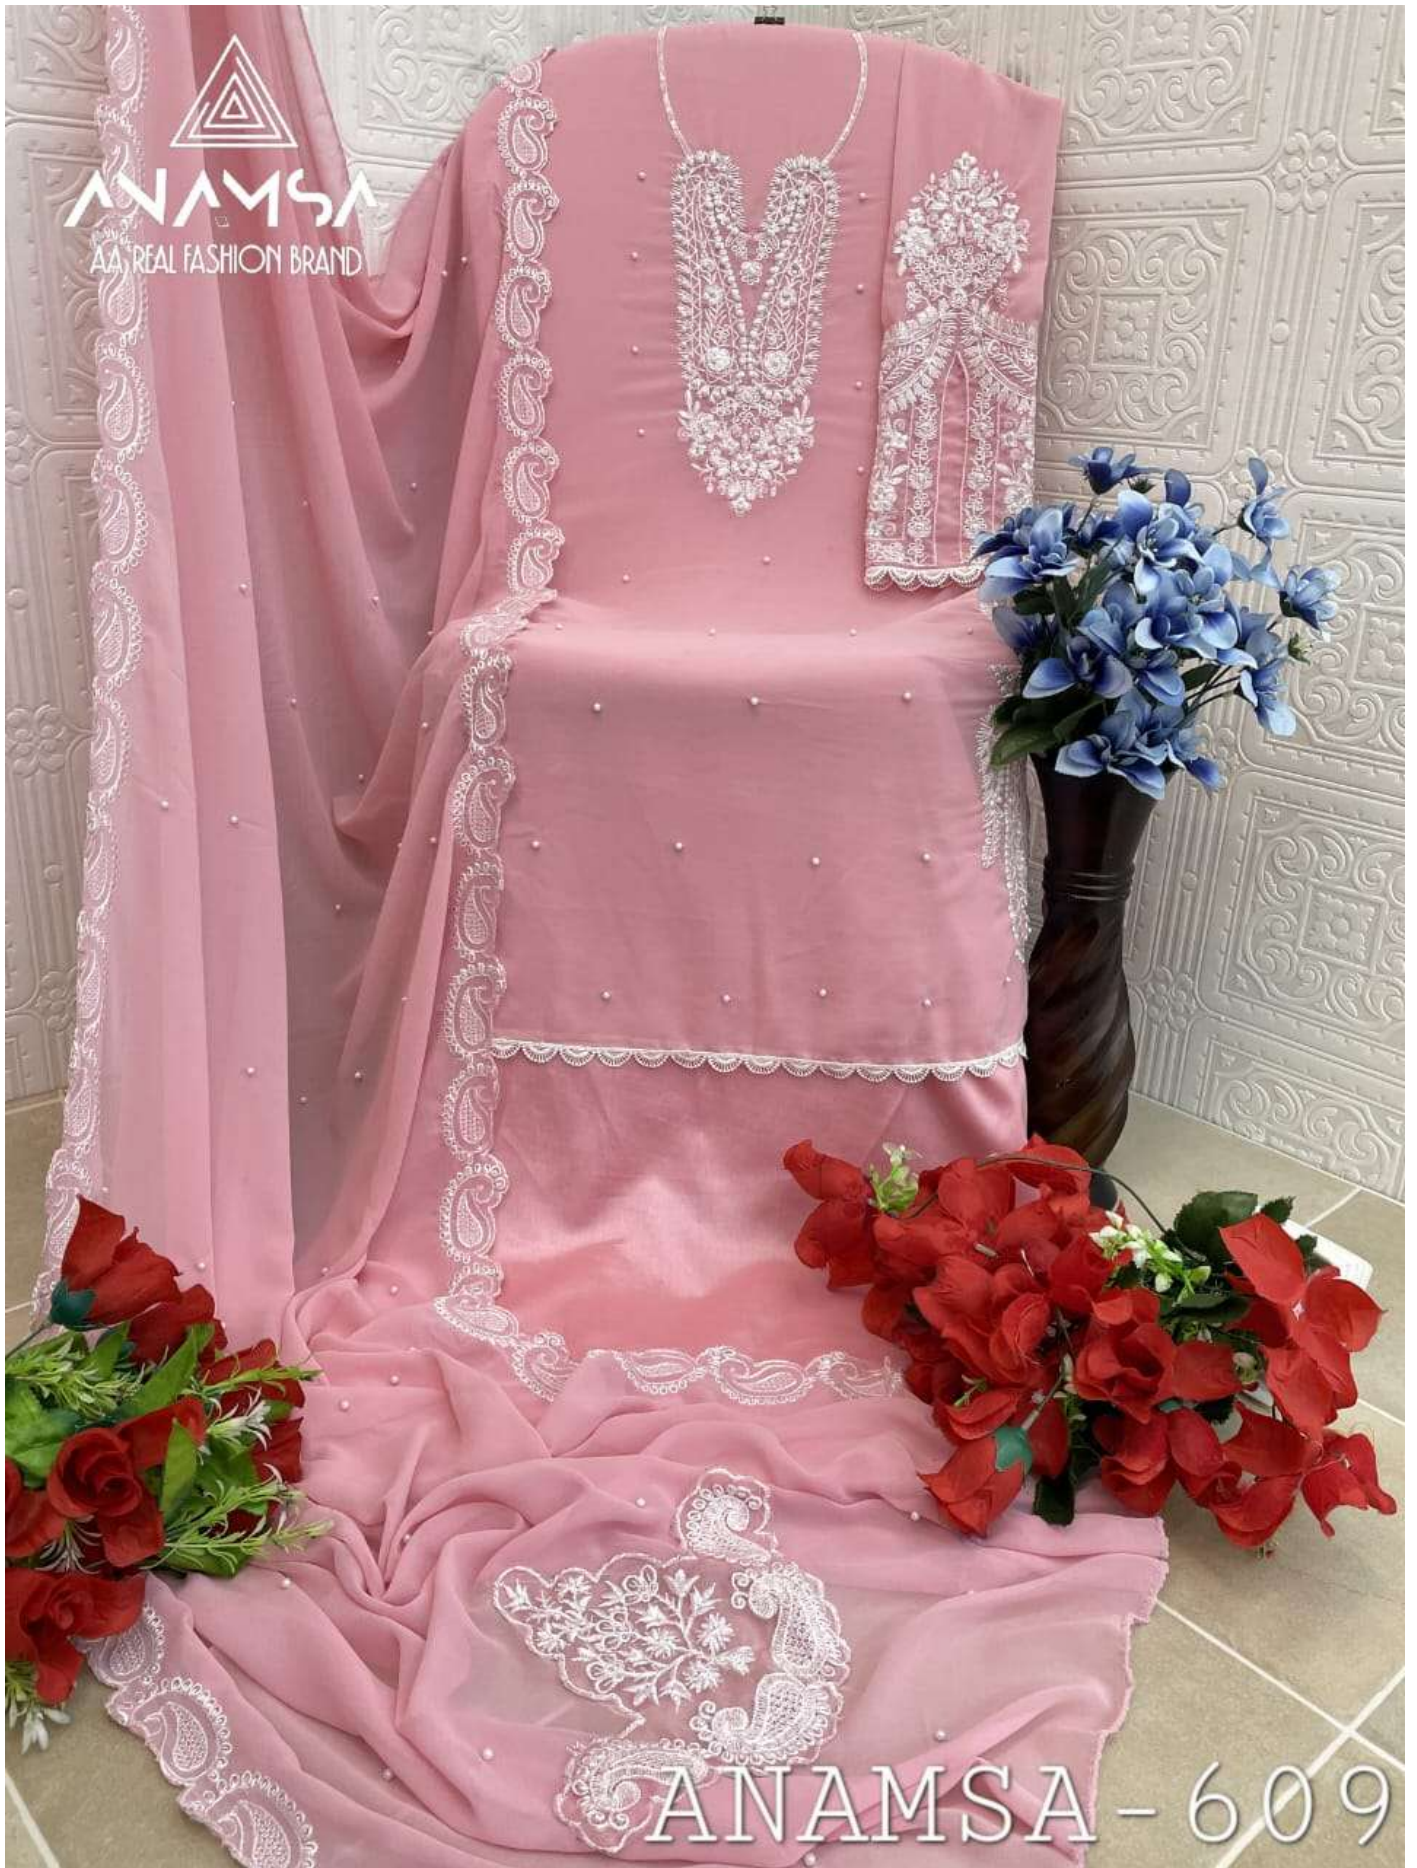

ANAMSA
AA REAL FASHION BRAND

ANAMSA - 609