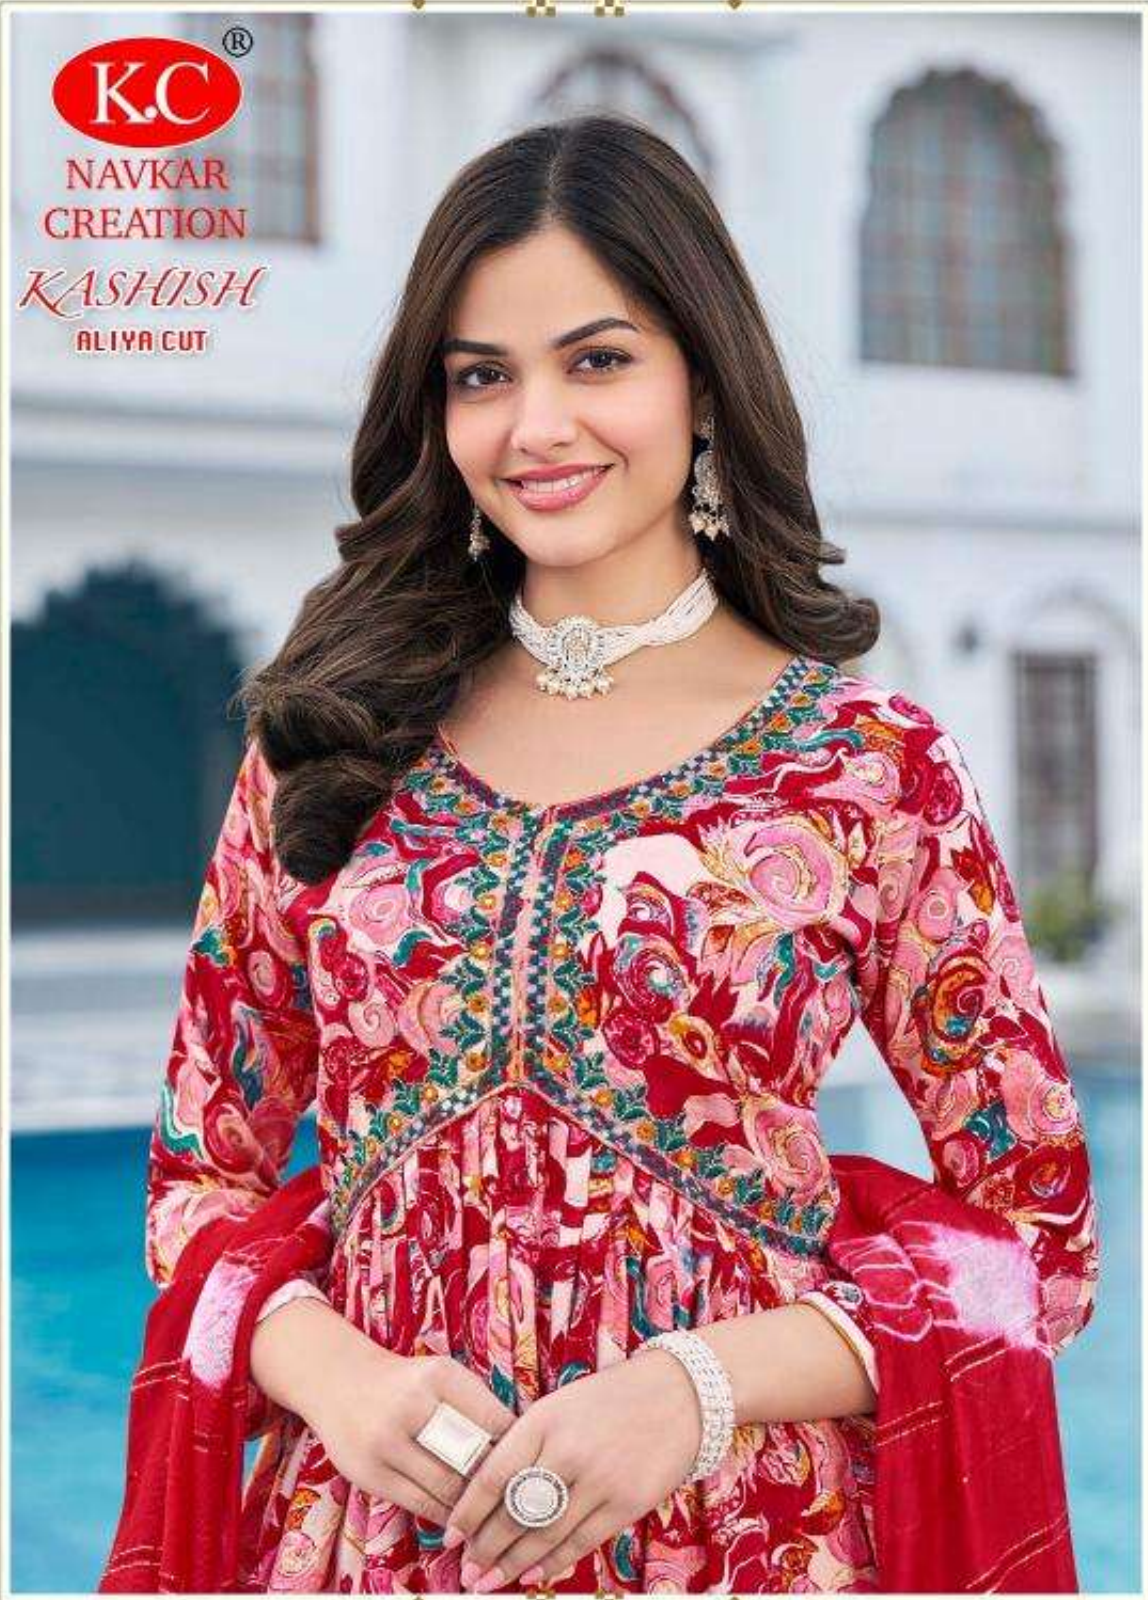

KASHISH

ALIYA CUT

With Pocket

4006

K.C®

NAV
KAR
CREATION

KASHISH

ALIYA CUT