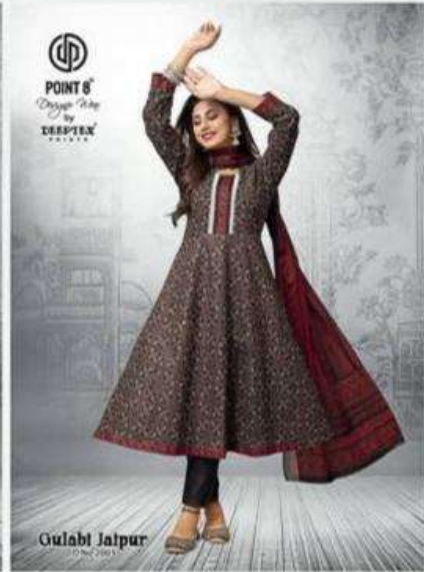

*Designer Wear*  
by

**DEEPTEX**  
PRINTS

**Gulabi Jaipur**  
D.No:2002

**POINT 8**<sup>®</sup>  
*Designer Wear*  
by  
**DEEPTEX**<sup>®</sup>  
PRINTS

**Gulabi Jaipur**  
D.No.2005

**POINT 8**

*Designer Wear*  
by

**DEEPTEX**  
PRINTS

**Gulabi Jaipur**  
D.No.2004

**POINT 8**

*Designer Wear*  
by

**DEEPTEX**  
PRINTS

**Gulabi Jaipur**  
D.No.2008

**POINT 8**<sup>®</sup>

*Designer Wear*  
by