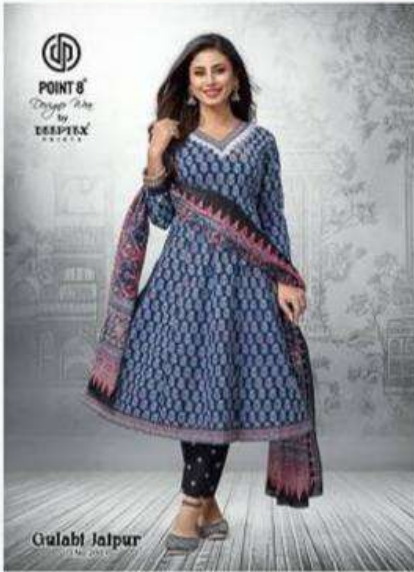

Designer Wear
by

DEEPTEX
PRINTS

Gulabi Jaipur
D.No.2004

POINT 8

Designer Wear
by

DEEPTEX
PRINTS

Gulabi Jaipur
D.No.2008

POINT 8