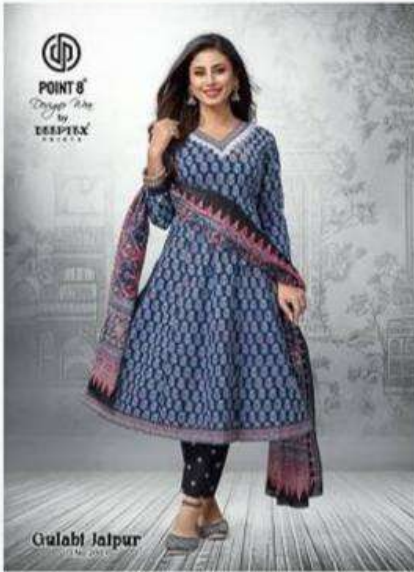

*Designer Wear*  
by

**DEEPTEX**  
PRINTS

**Gulabi Jaipur**  
D.No:2002

**POINT 8**<sup>®</sup>  
*Designer Wear*  
by  
**DEEPTEX**<sup>®</sup>  
PRINTS

**Gulabi Jaipur**  
D.No.2005

**POINT 8**

*Designer Wear*  
by

**DEEPTEX**  
PRINTS

**Gulabi Jaipur**  
D.No.2004

**POINT 8**

*Designer Wear*  
by

**DEEPTEX**  
PRINTS

**Gulabi Jaipur**  
D.No.2008

**POINT 8**<sup>®</sup>

*Designer Wear*  
by