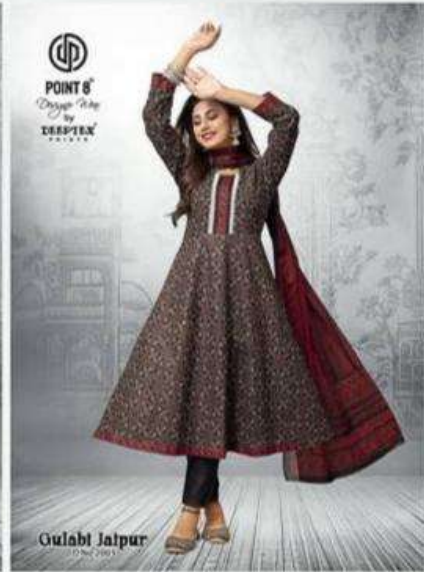

Designer Wear
by

DEEPTEX
PRINTS

Gulabi Jaipur
D.No.2004

POINT 8

Designer Wear
by

DEEPTEX
PRINTS

Gulabi Jaipur
D.No.2008

POINT 8