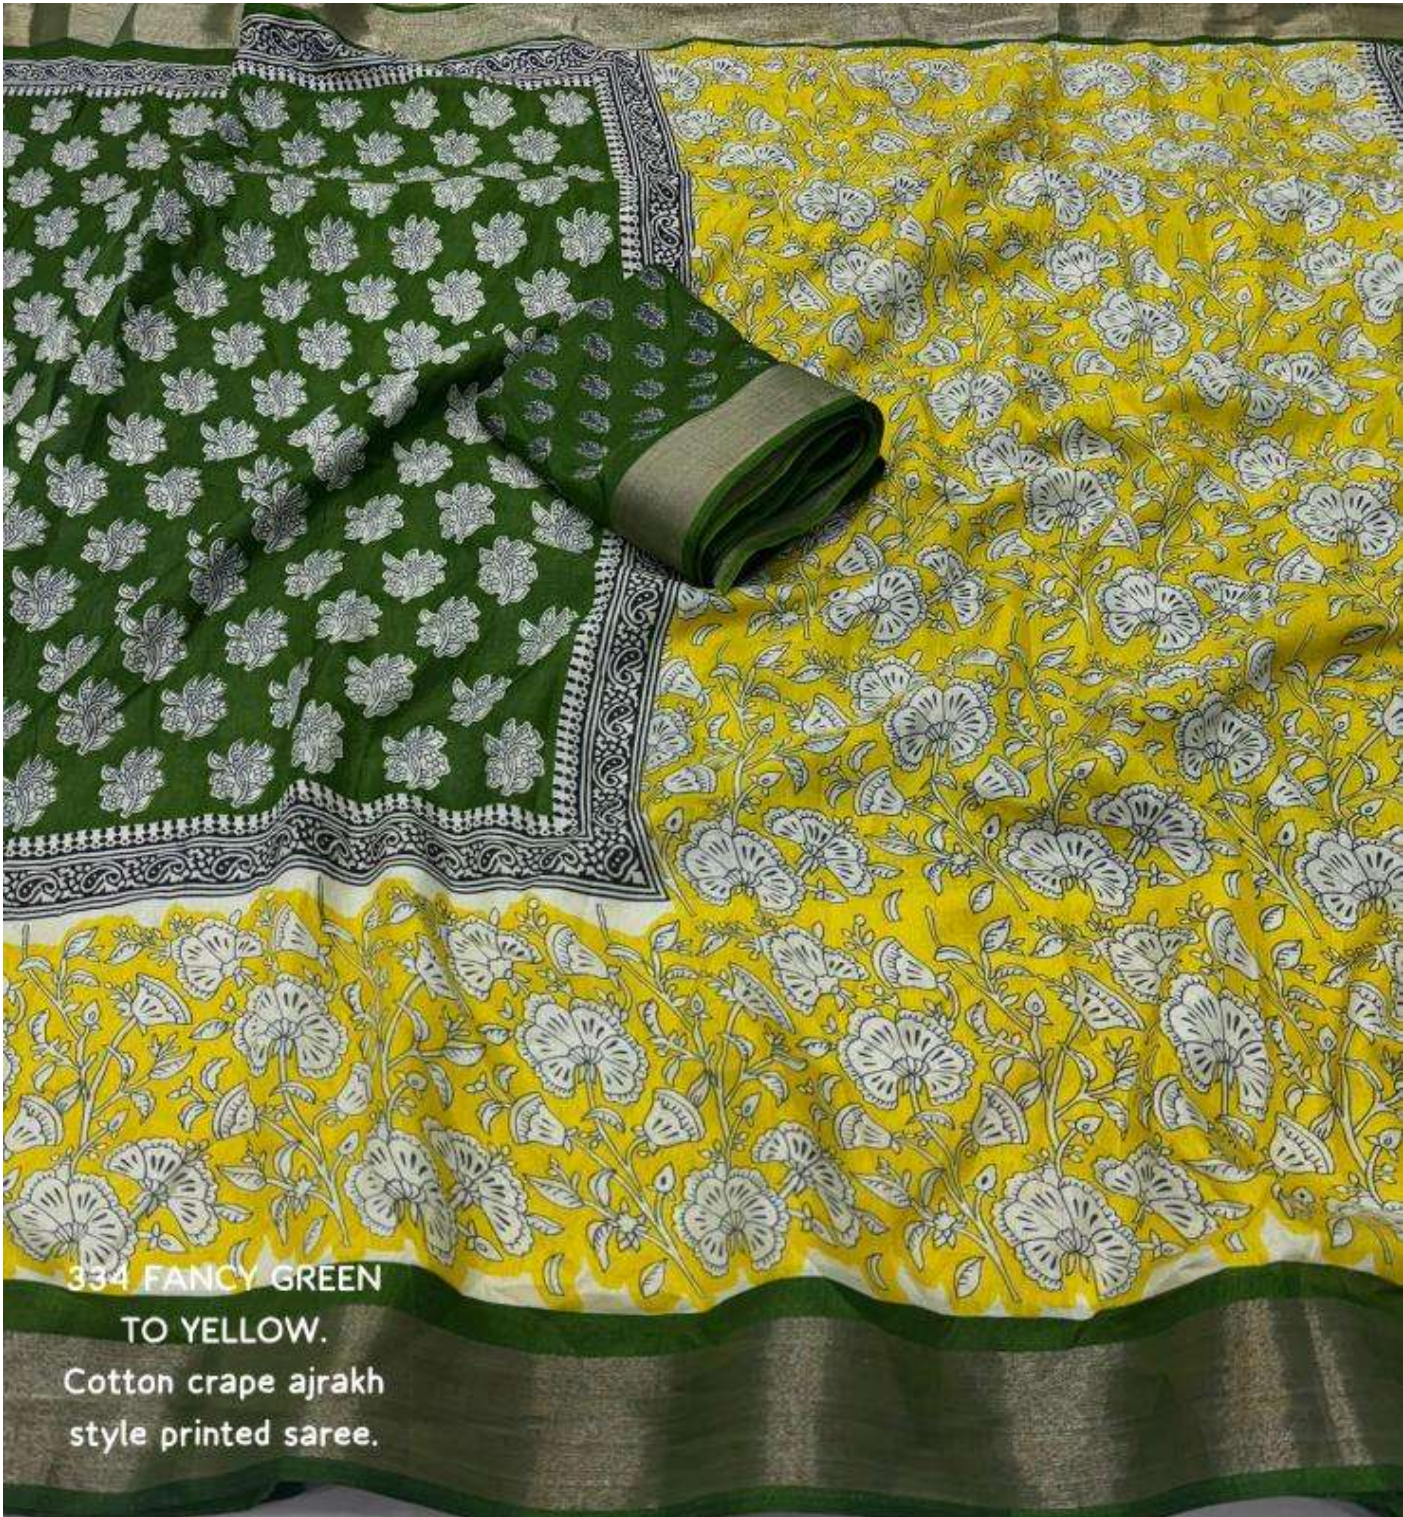

**334 FANCY GREEN
TO YELLOW.
Cotton crape ajrakh
style printed saree.**

Blouse.

334 FANCY GREEN
TO YELLOW.
Cotton crape
ajrakh style printed
saree.

**334 FANCY GREEN
TO YELLOW.
Cotton crape ajrakh
style printed saree.**

334 FANCY GREEN
TO YELLOW.
Cotton crape ajrakh
style printed saree.

**334 FANCY GREEN
TO YELLOW.
Cotton crape ajrakh
style printed saree.**