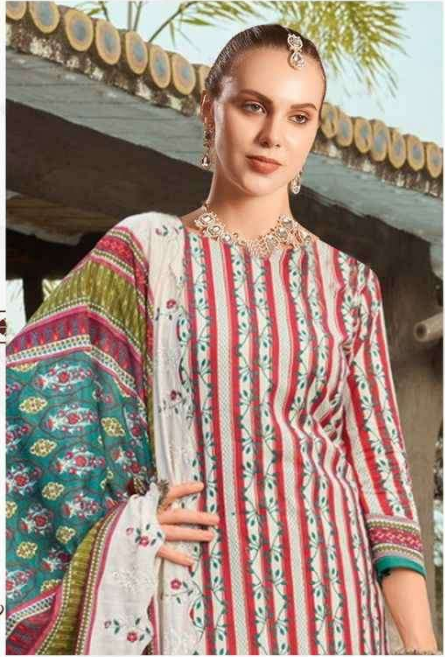

SAHNAZ SELF EMBROIDERED
HAVY DUPPTA WORK CONCEPT

7773
D.NO.1457

QUEEN IN STYLE

SIMPLE WITHOUT LETTING GO OF ELEGANCE & TRADITION
WITH NATURAL FABRICS

SAHNAZ SELF EMBROIDERED
HAYV DUPPTA WORK CONCEPT

7773
D.NO.1458

QUEEN IN STYLE

SIMPLE WITHOUT LETTING SO OF ELEGANCE & TRADITION
WITH NATURAL FABRICS

SAHNAZ SELF EMBROIDERED
HAYV DUPPTA WORK CONCEPT

7773
D.NO.1459

QUEEN IN STYLE

SIMPLE WITHOUT LETTING SO OF ELEGANCE & TRADITION
WITH NATURAL FABRICS