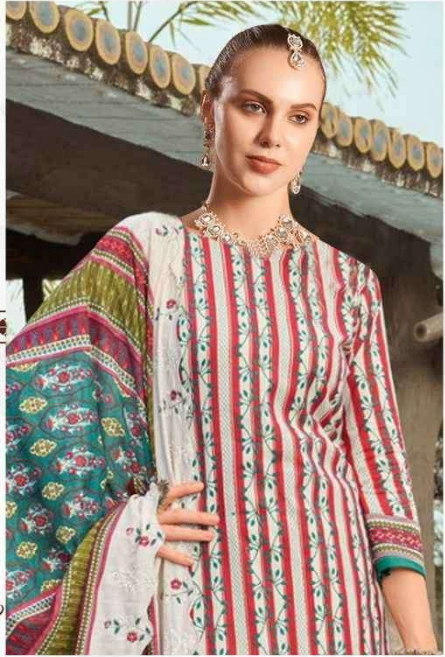

SAHNAZ SELF EMBROIDERED  
HAYV DUPPTA WORK CONCEPT

7773  
D.NO.1457

QUEEN IN STYLE

SIMPLE WITHOUT LETTING GO OF ELEGANCE & TRADITION  
WITH NATURAL FABRICS

SAHNAZ SELF EMBROIDERED  
HAYV DUPPTA WORK CONCEPT

7773  
D.NO.1458

QUEEN IN STYLE

SIMPLE WITHOUT LETTING SO OF ELEGANCE & TRADITION  
WITH NATURAL FABRICS

SAHNAZ SELF EMBROIDERED  
HAYV DUPPTA WORK CONCEPT

7773  
D.NO.1459

QUEEN IN STYLE

SIMPLE WITHOUT LETTING SO OF ELEGANCE & TRADITION  
WITH NATURAL FABRICS