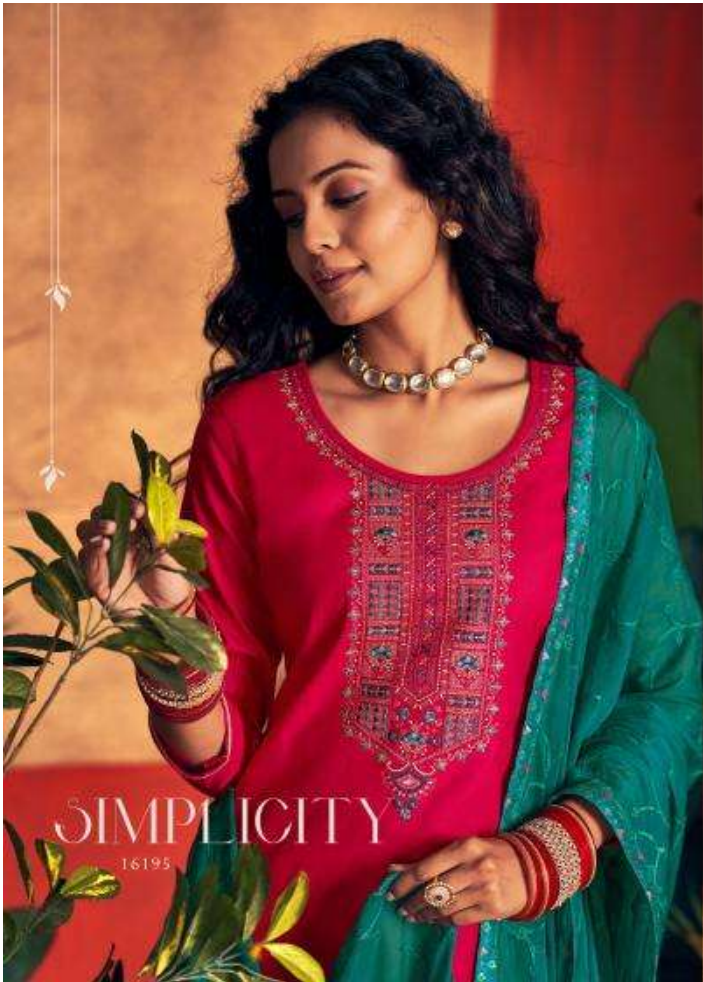

16191

16192

16193

16194

16195

16196

[TOP]
JAM COTTON WITH WORK

[BOTTOM]
REYON MILL FINISH

[DUPATTA]

SEMI PURE HEAVY WORK AND FOUR SIDE LACE WORK

CHARMING

16196

INNOCENCE
16194