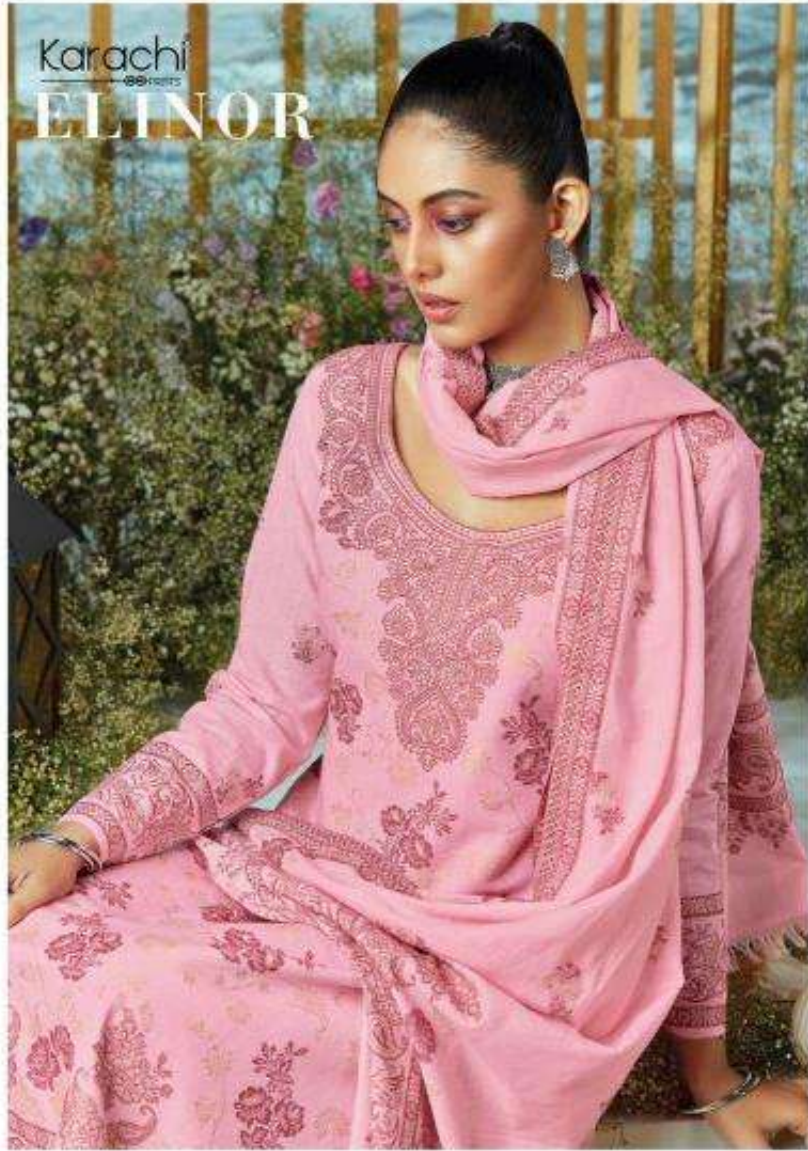

Karachi
SHEERAZ

ELINOR