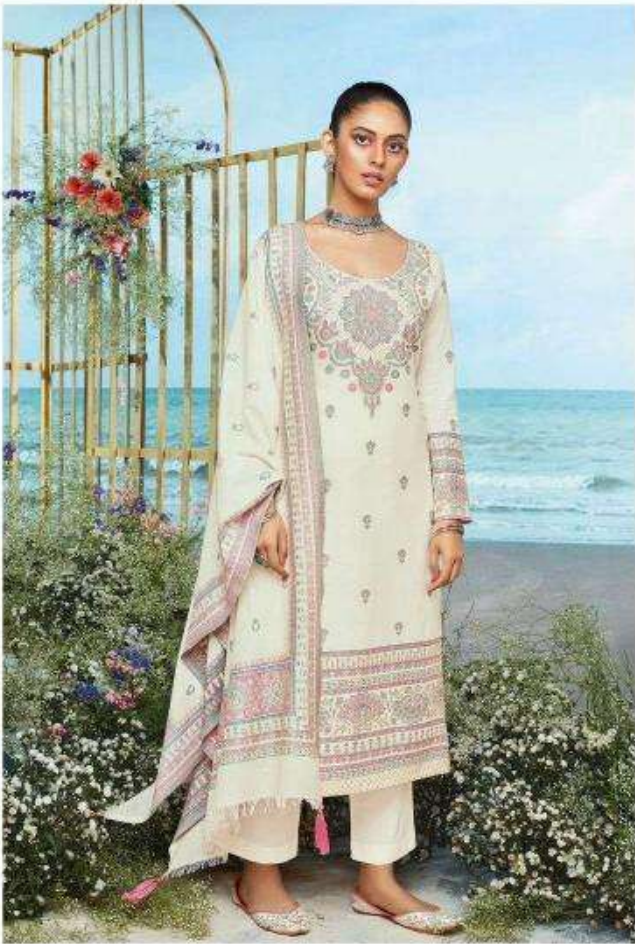

Karachi
SHEERAZ

ELINOR

ELINOR

DISIGN NO : 101 TO 106 (TOTAL DESIGN - 06)

RATE : 1525 PER PIECE

TOTAL AMOUNT : 9150 /- +GST

KURTA - Pure Lawn Cotton With Weaving Jecquard

SALWAAR - Pure Cotton Dyed

CHUNNI - Pure Lawn Cotton With Weaving Jecquard

Karachi[®]
— 100% COTTON —

Karachi
elements

Karachi

002

003