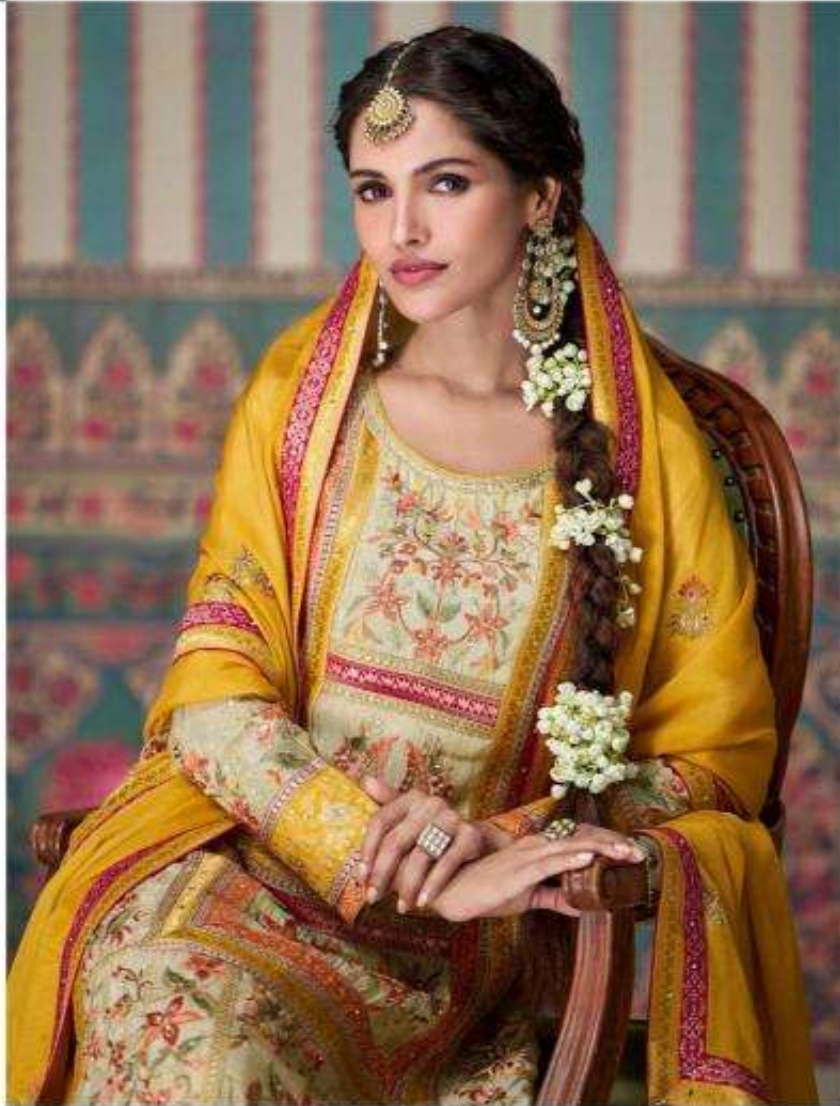

SAYURI[®]
Designer

KASTURI

SAYURI[®]
Designer

KASTURI

5715

5716

SAYURI®
Designer

Style is a way to say who you are without having to speak

D NO-5715

SAYURI®
Designer

You can have anything you want in life if you dress for it

D NO-5716

SAYURI®
Designer

Fashion fades, only style remains the same.....

D NO-5715