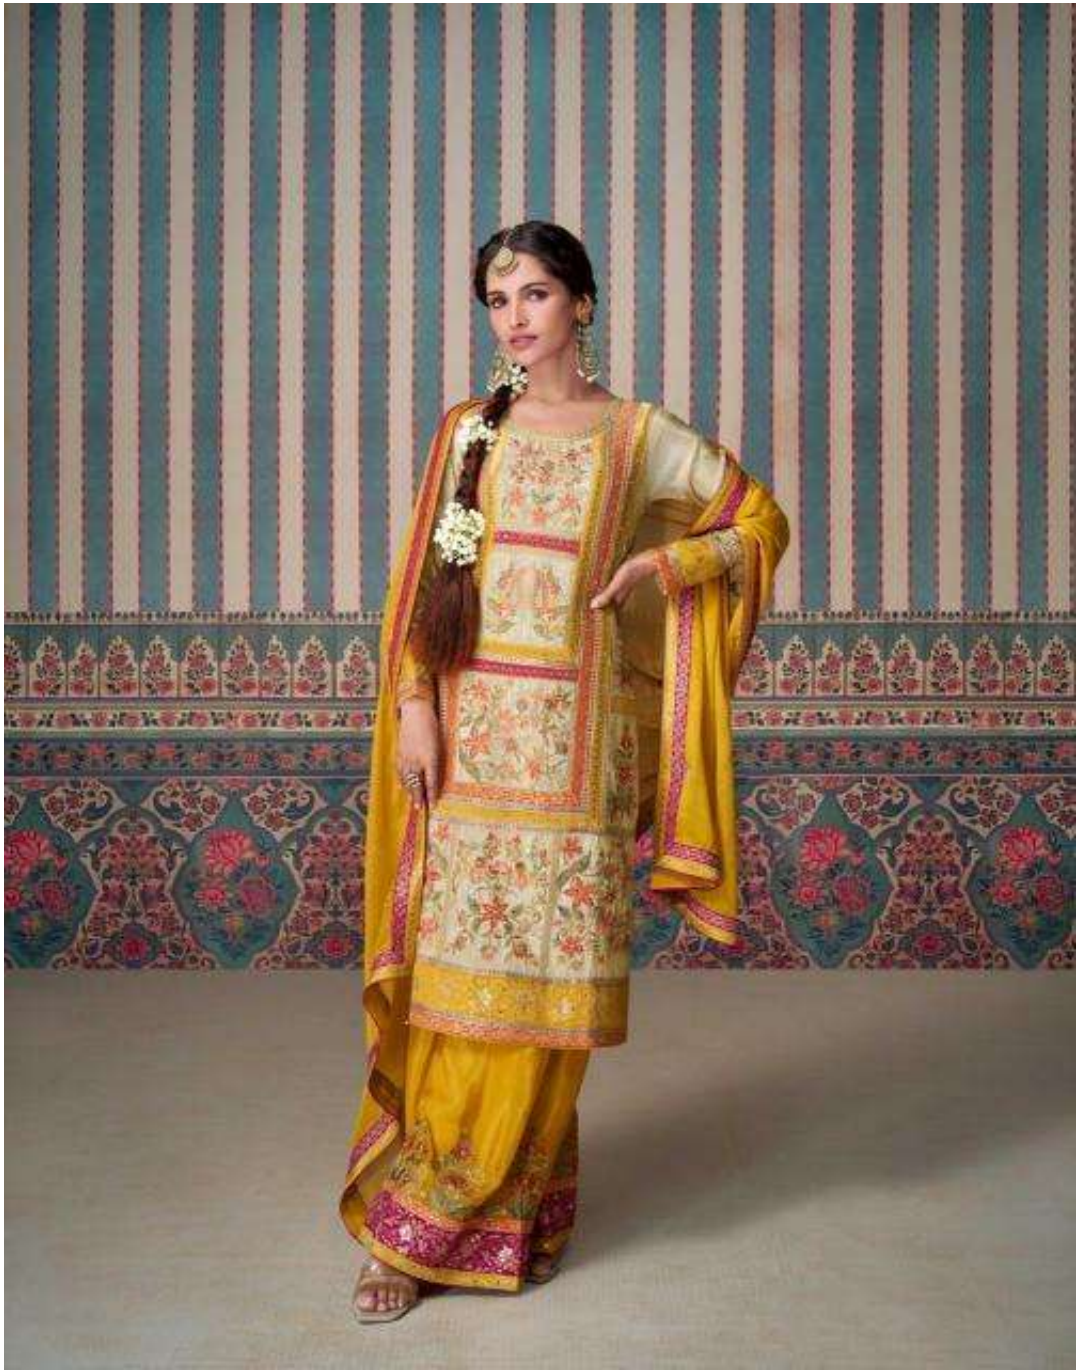

SAYURI[®]
Designer

KASTURI

SAYURI[®]
Designer

KASTURI

5715

5716

SAYURI®
Designer

Style is a way to say who you are without having to speak

D NO-5715

SAYURI®
Designer

You can have anything you want in life if you dress for it

D NO-5716

SAYURI®
Designer

Fashion fades, only style remains the same.....

D NO-5715