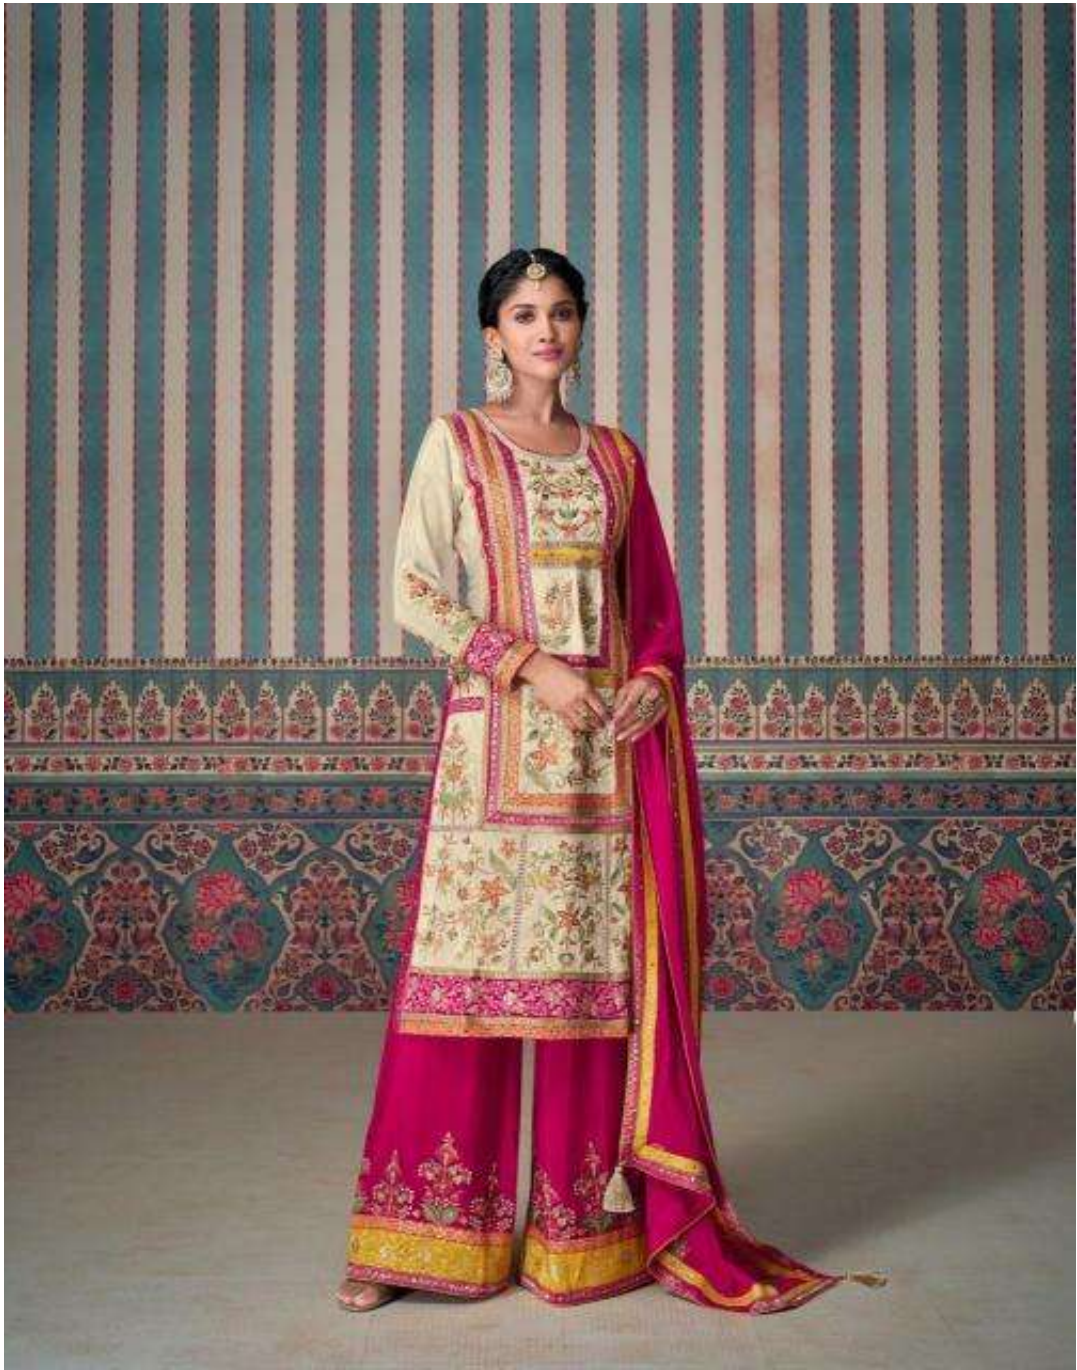

SAYURI[®]
Designer

KASTURI

SAYURI[®]
Designer

KASTURI

5715

5716

SAYURI®
Designer

Style is a way to say who you are without having to speak

D NO-5715

SAYURI®
Designer

You can have anything you want in life if you dress for it

D NO-5716

SAYURI®
Designer

Fashion fades, only style remains the same.....

D NO-5715