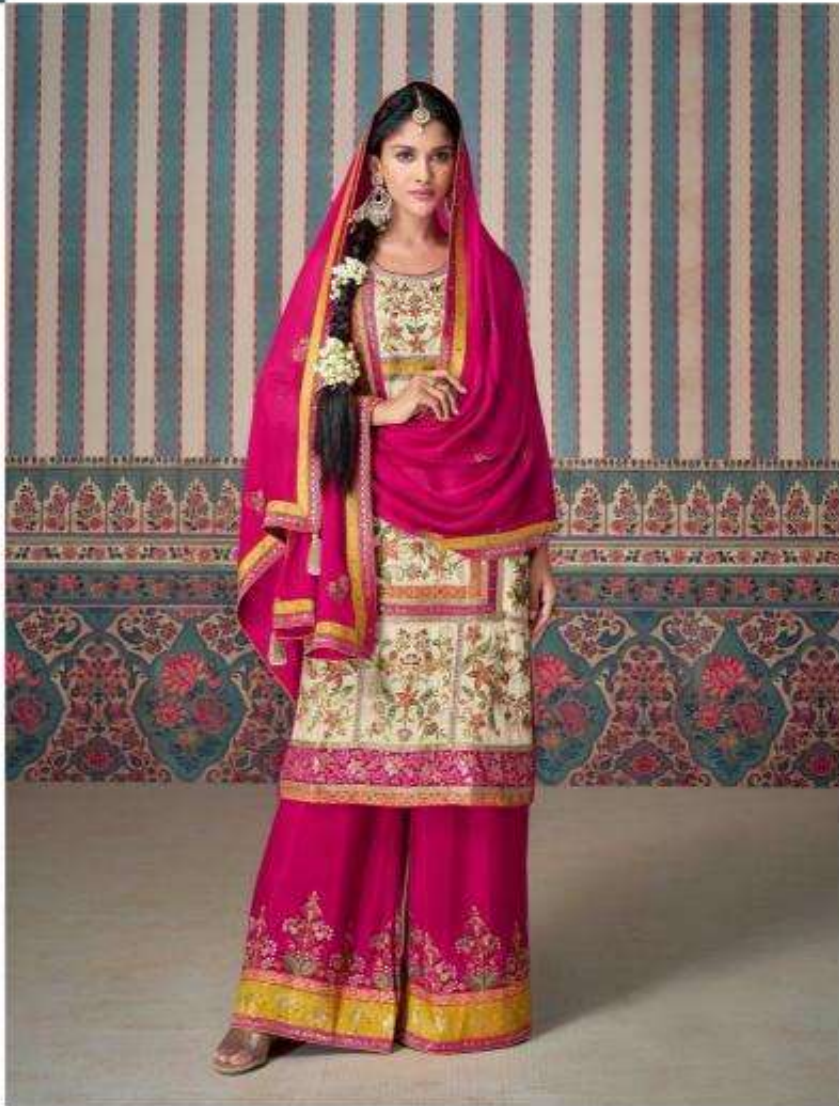

SAYURI[®]
Designer

KASTURI

SAYURI[®]
Designer

KASTURI

5715

5716

SAYURI®
Designer

Style is a way to say who you are without having to speak

D NO-5715

SAYURI®
Designer

You can have anything you want in life if you dress for it

D NO-5716

SAYURI®
Designer

Fashion fades, only style remains the same.....

D NO-5715