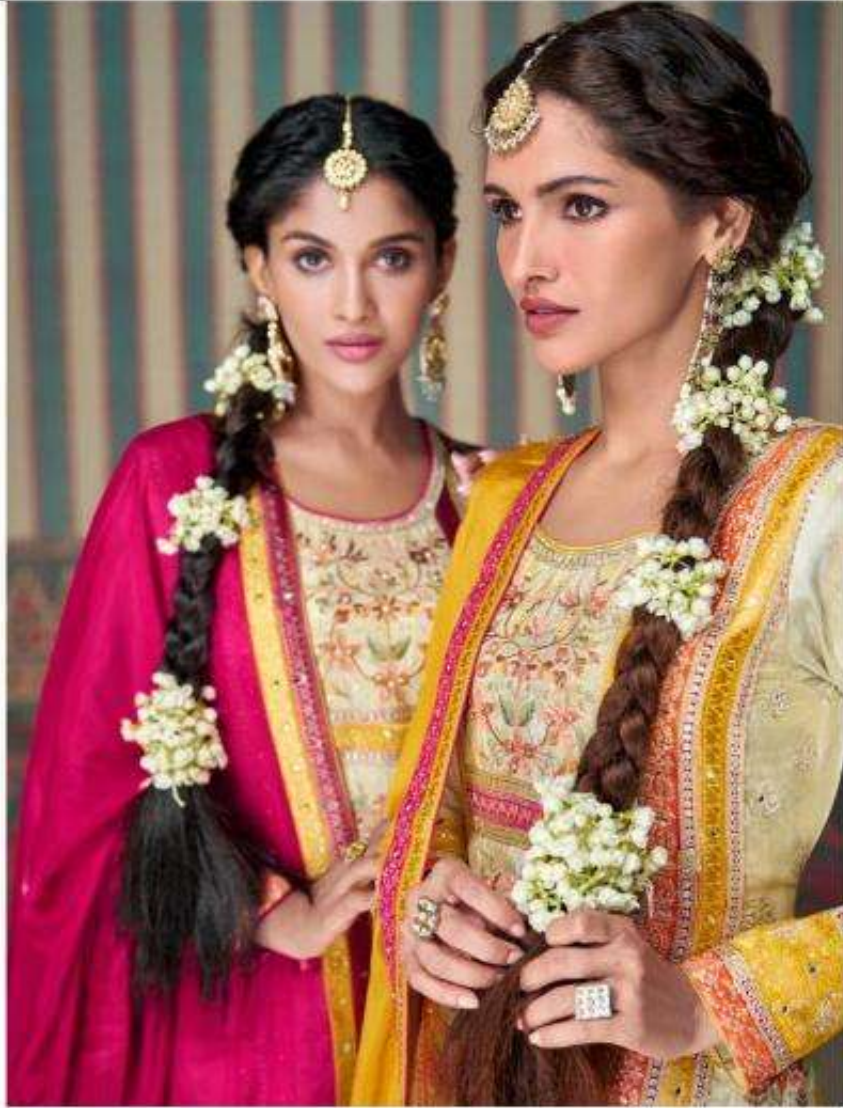

SAYURI[®]
Designer

KASTURI

SAYURI[®]
Designer

KASTURI

5715

5716

SAYURI®
Designer

Style is a way to say who you are without having to speak

D NO-5715

SAYURI®
Designer

You can have anything you want in life if you dress for it

D NO-5716

SAYURI®
Designer

Fashion fades, only style remains the same.....

D NO-5715