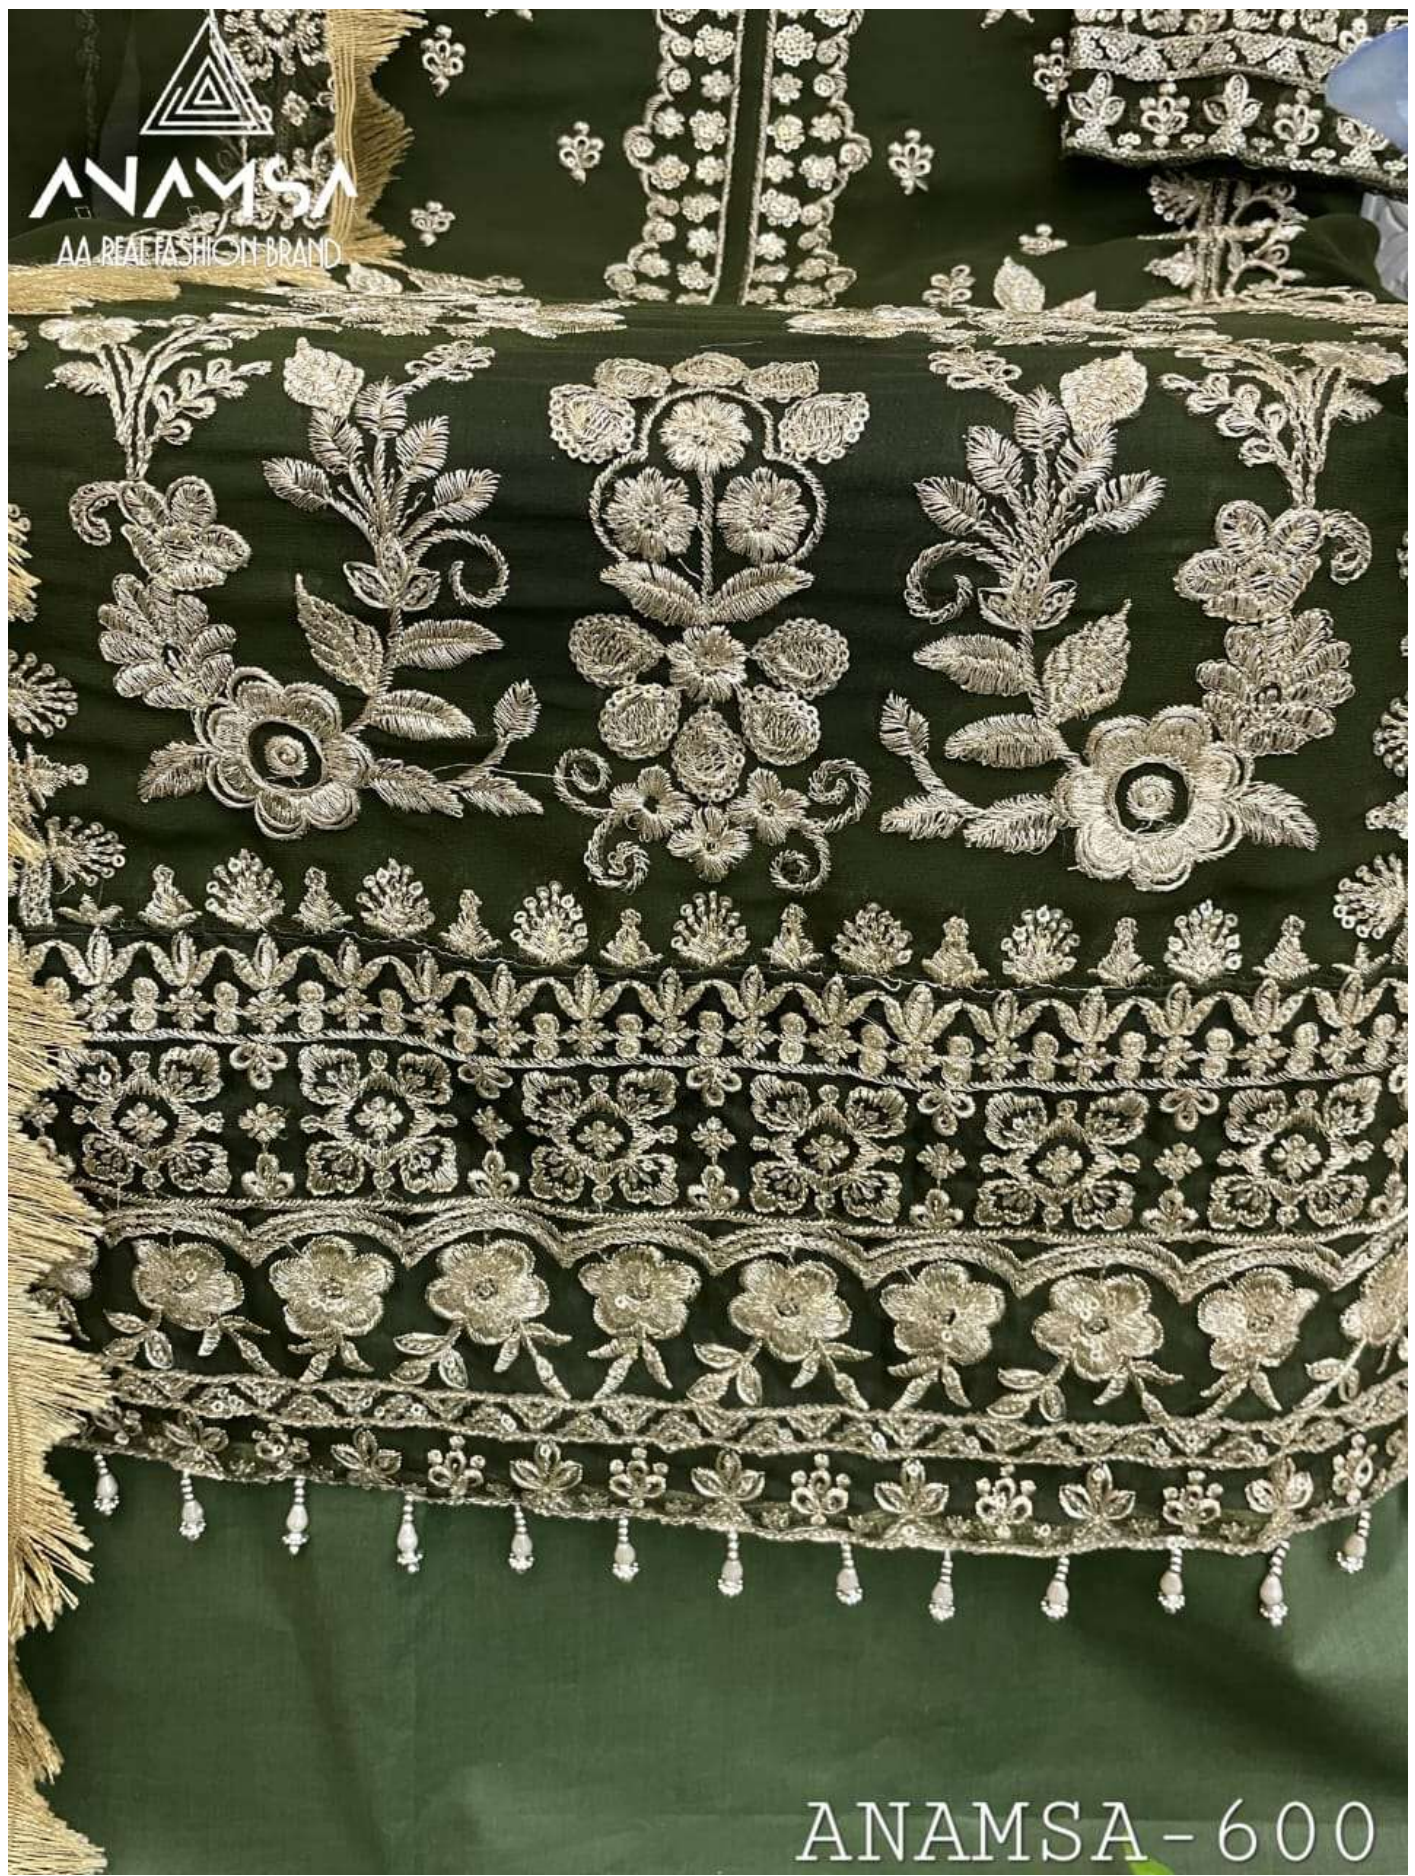

ANAMSA
AA REAL FASHION BRAND

ANAMSA-600