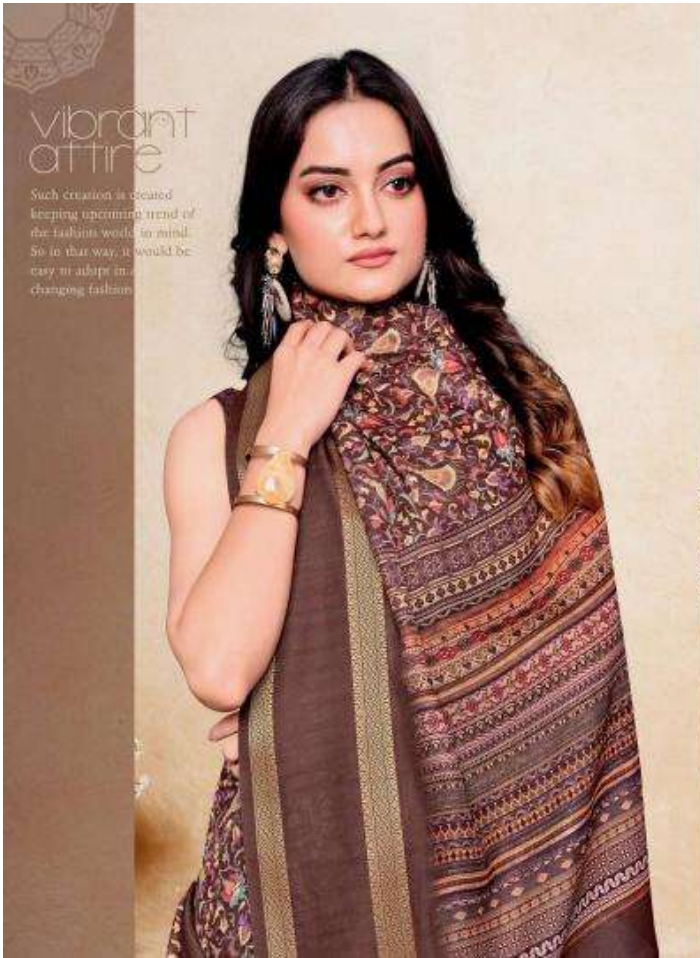

**SUMITRA**

SHIMMERING  
GLORY  
The one who stands tall  
captivating eyes and  
radiates with a  
grace, inevitably  
attracts attention  
of the people in the group.

84531

truly  
amazing

These collections are made keeping in mind spreading trend in the world of fashion. And the one who wears it certainly leave distinctive mark.

84533

Imperial  
beauty

When you wear such clothes, you  
will attract a lot of what is  
good in nature. And this will help  
you create your own personality

Y VIPUL  
Lifestyle

84528

everlasting  
charm

With an everlasting charm, the saree is a timeless piece of clothing that will always be in style. It is a piece of clothing that is not only beautiful but also comfortable and easy to wear.