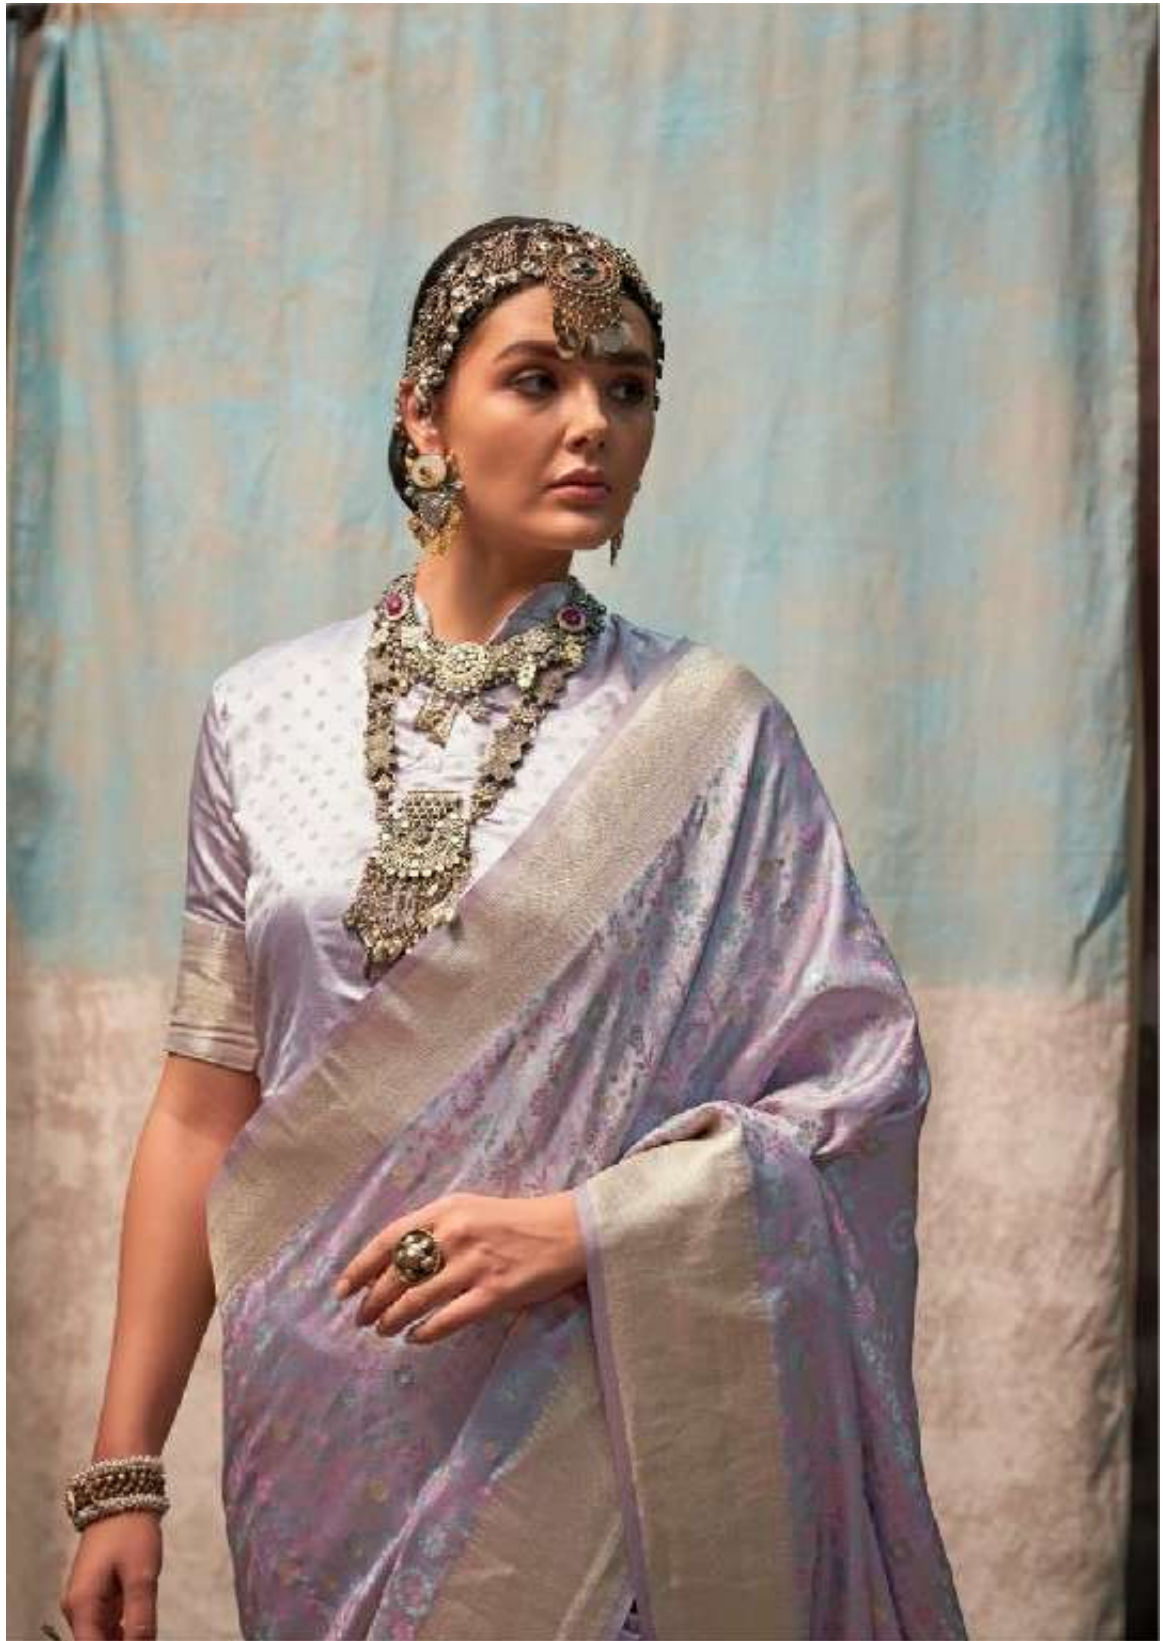

**KOSHA SILK**

PURE SATIN HANDLOOM WEAVING SAREES

19005

**RAJBEER**<sup>TM</sup>  
SAREES

शुद्धता • कोशुद्धता • सौंदर्य

**KOSHA SILK**

PURE SATIN HANDLOOM WEAVING SAREES

19006