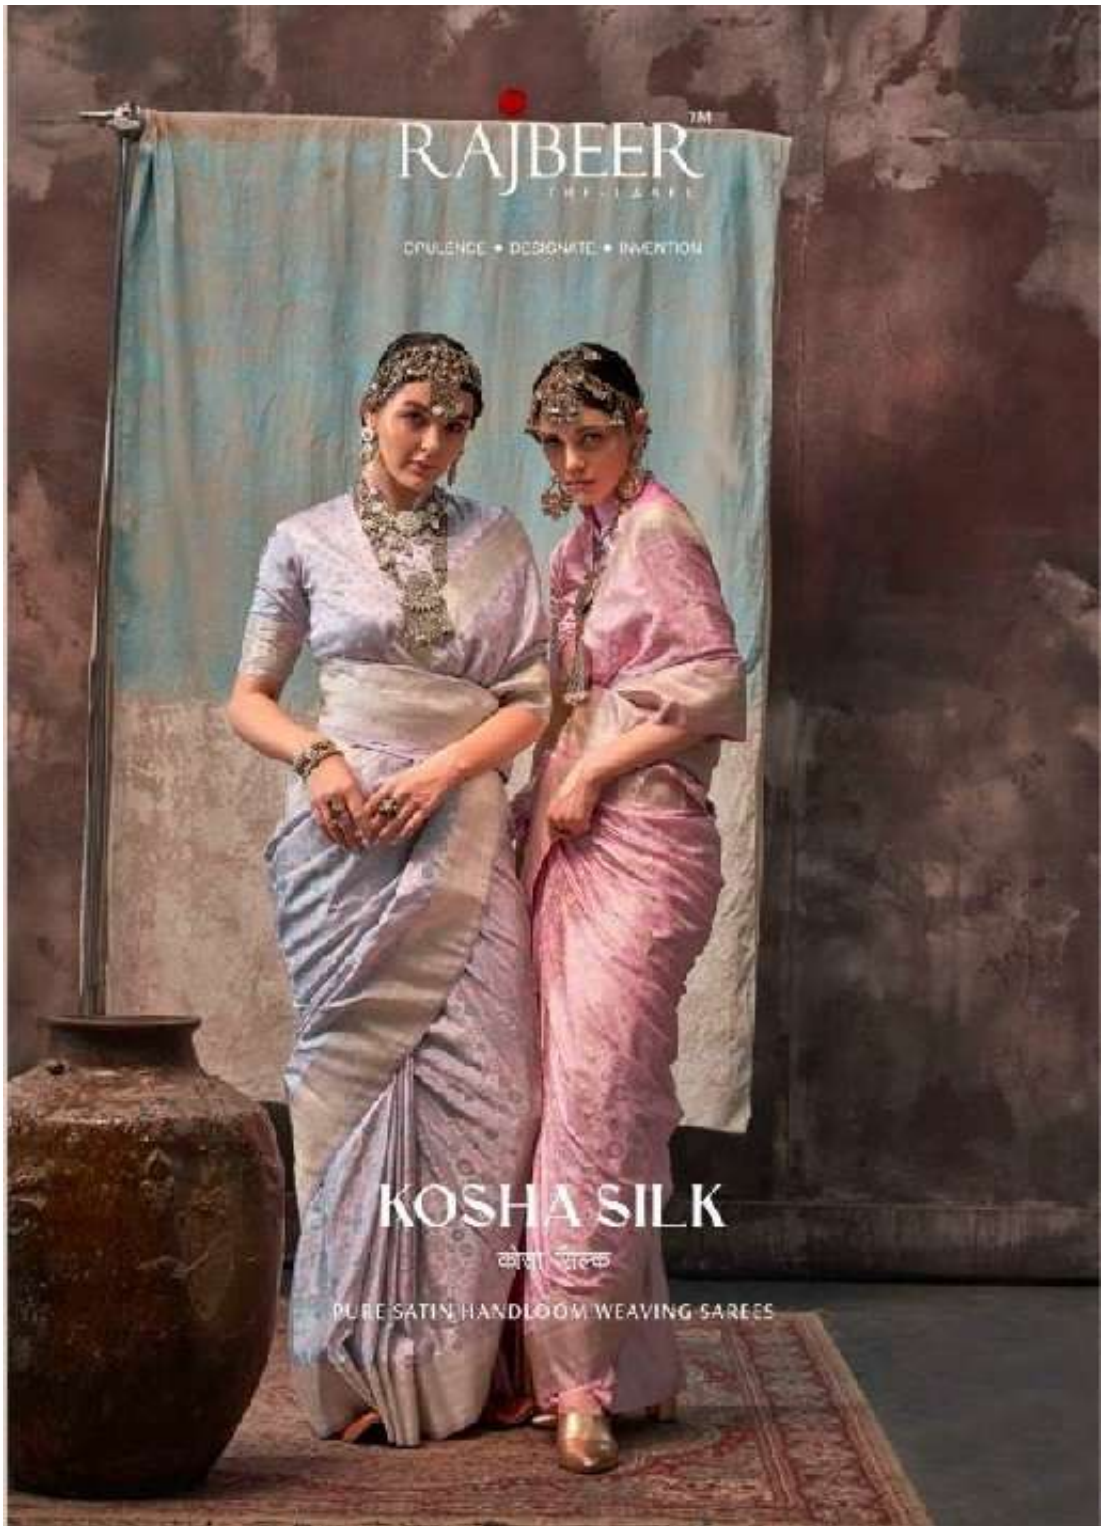

RAJBEERTM
THE LABEL

CIVILENCE • DESIGNITE • INVENTION

KOSHA SILK

कोशा सिल्क

PURE SATIN HANDLOOM WEAVING SAREES

RAJBEERTM
THE LABEL

CIVILENCE • DESIGNITE • INVENTION

KOSHA SILK