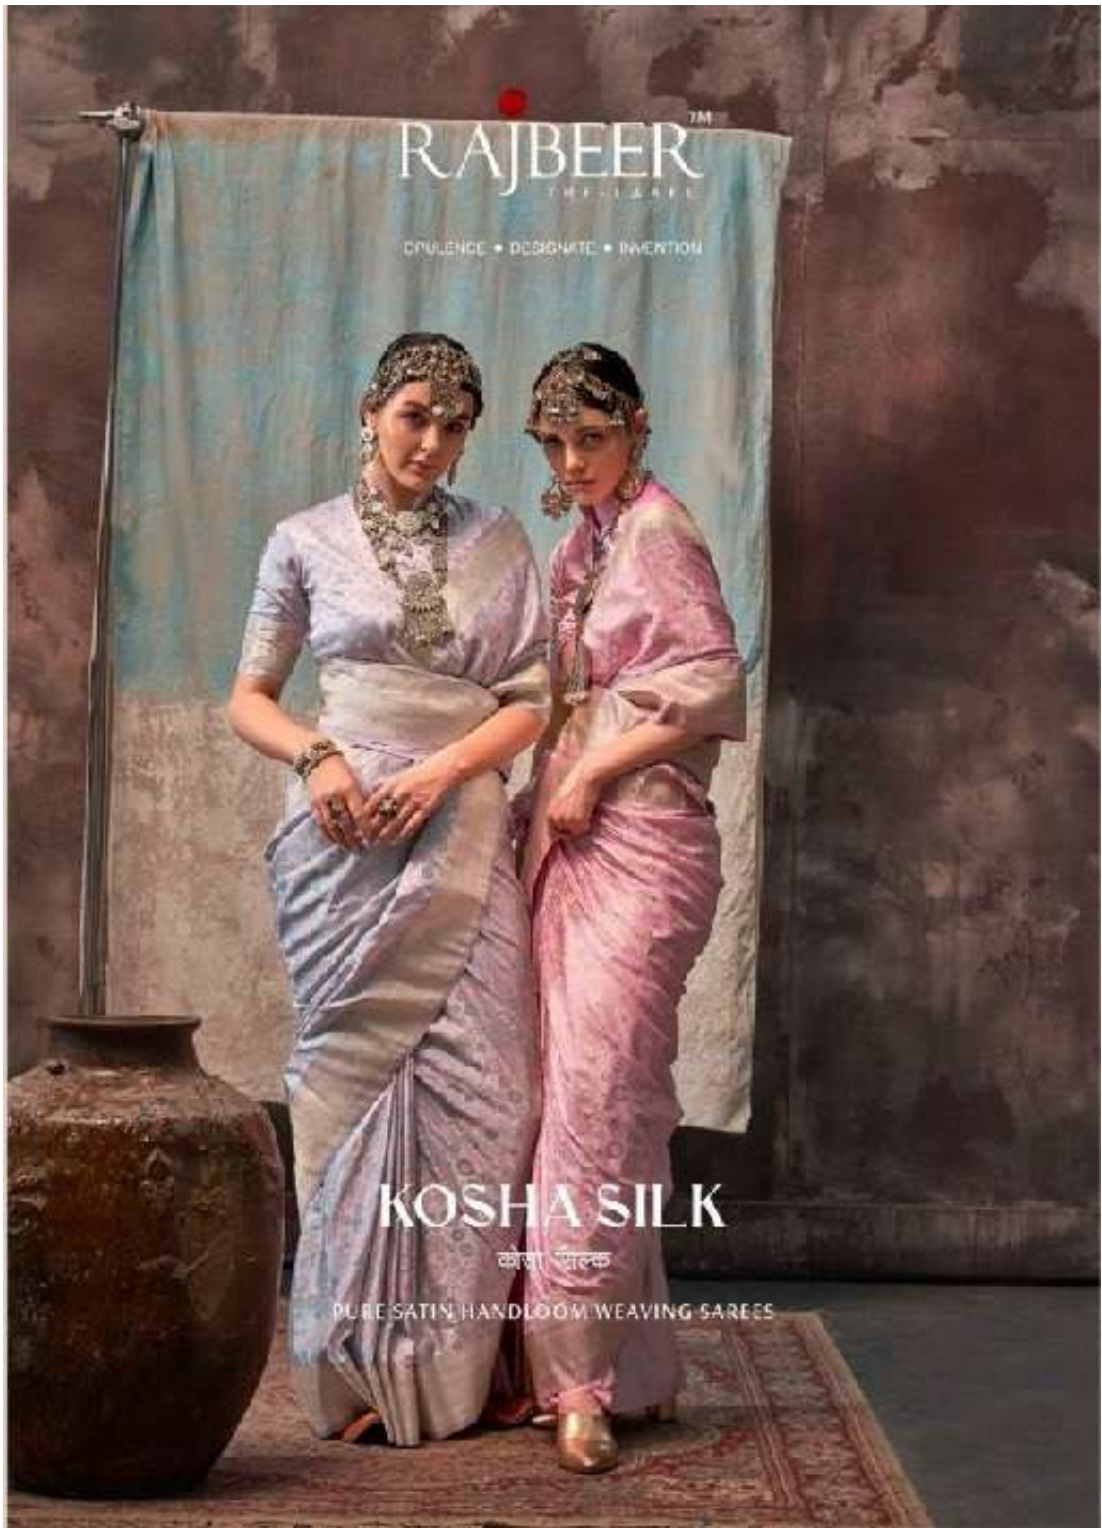

RAJBEERTM
THE LABEL

CIVILENCE • DESIGNITE • INVENTION

KOSHA SILK

कोशा सिल्क

PURE SATIN HANDLOOM WEAVING SAREES

RAJBEERTM
THE LABEL

CIVILENCE • DESIGNITE • INVENTION

KOSHA SILK