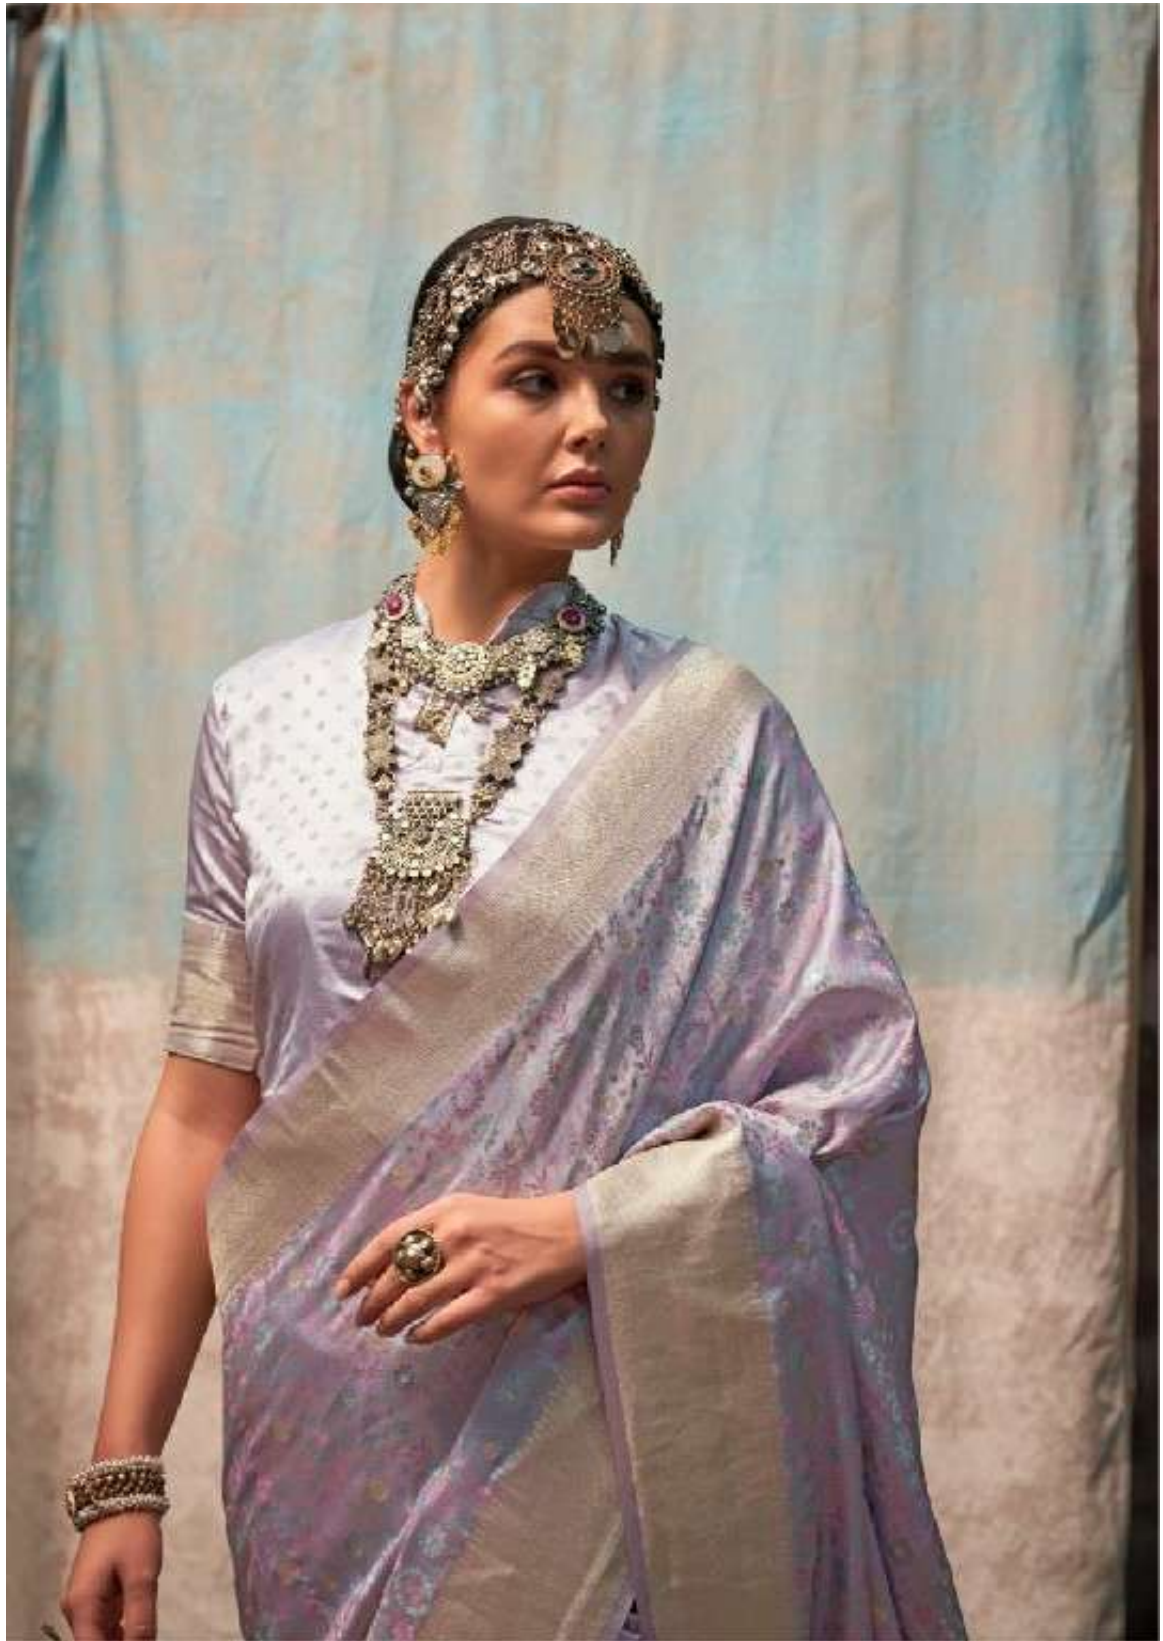

19005

RAJBEERTM
SAREES

शुद्धता • कोशुद्धता • सौंदर्य

KOSHA SILK

PURE SATIN HANDLOOM WEAVING SAREES

19006

19001

19002