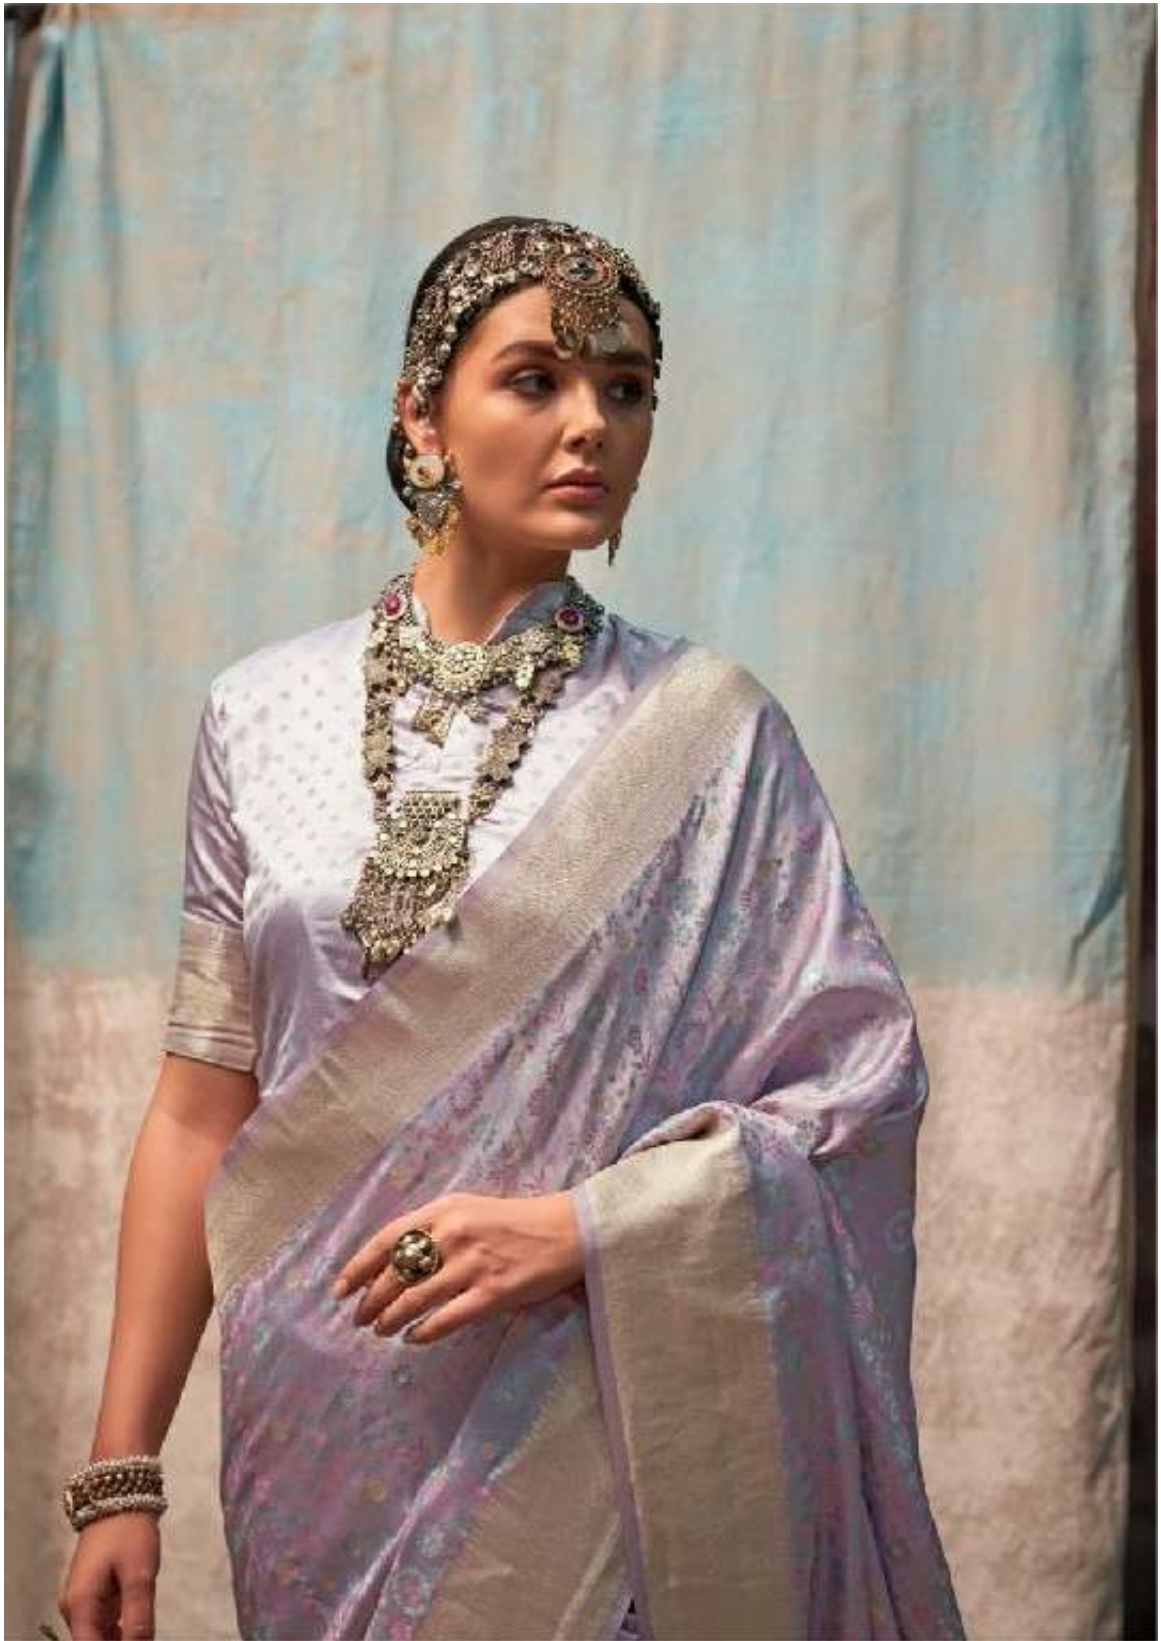

PURE SATIN HANDLOOM WEAVING SAREES

19005

RAJBEERTM
SAREES

शुद्धता • कोशुता • वेविका

KOSHA SILK

PURE SATIN HANDLOOM WEAVING SAREES

19006

19001