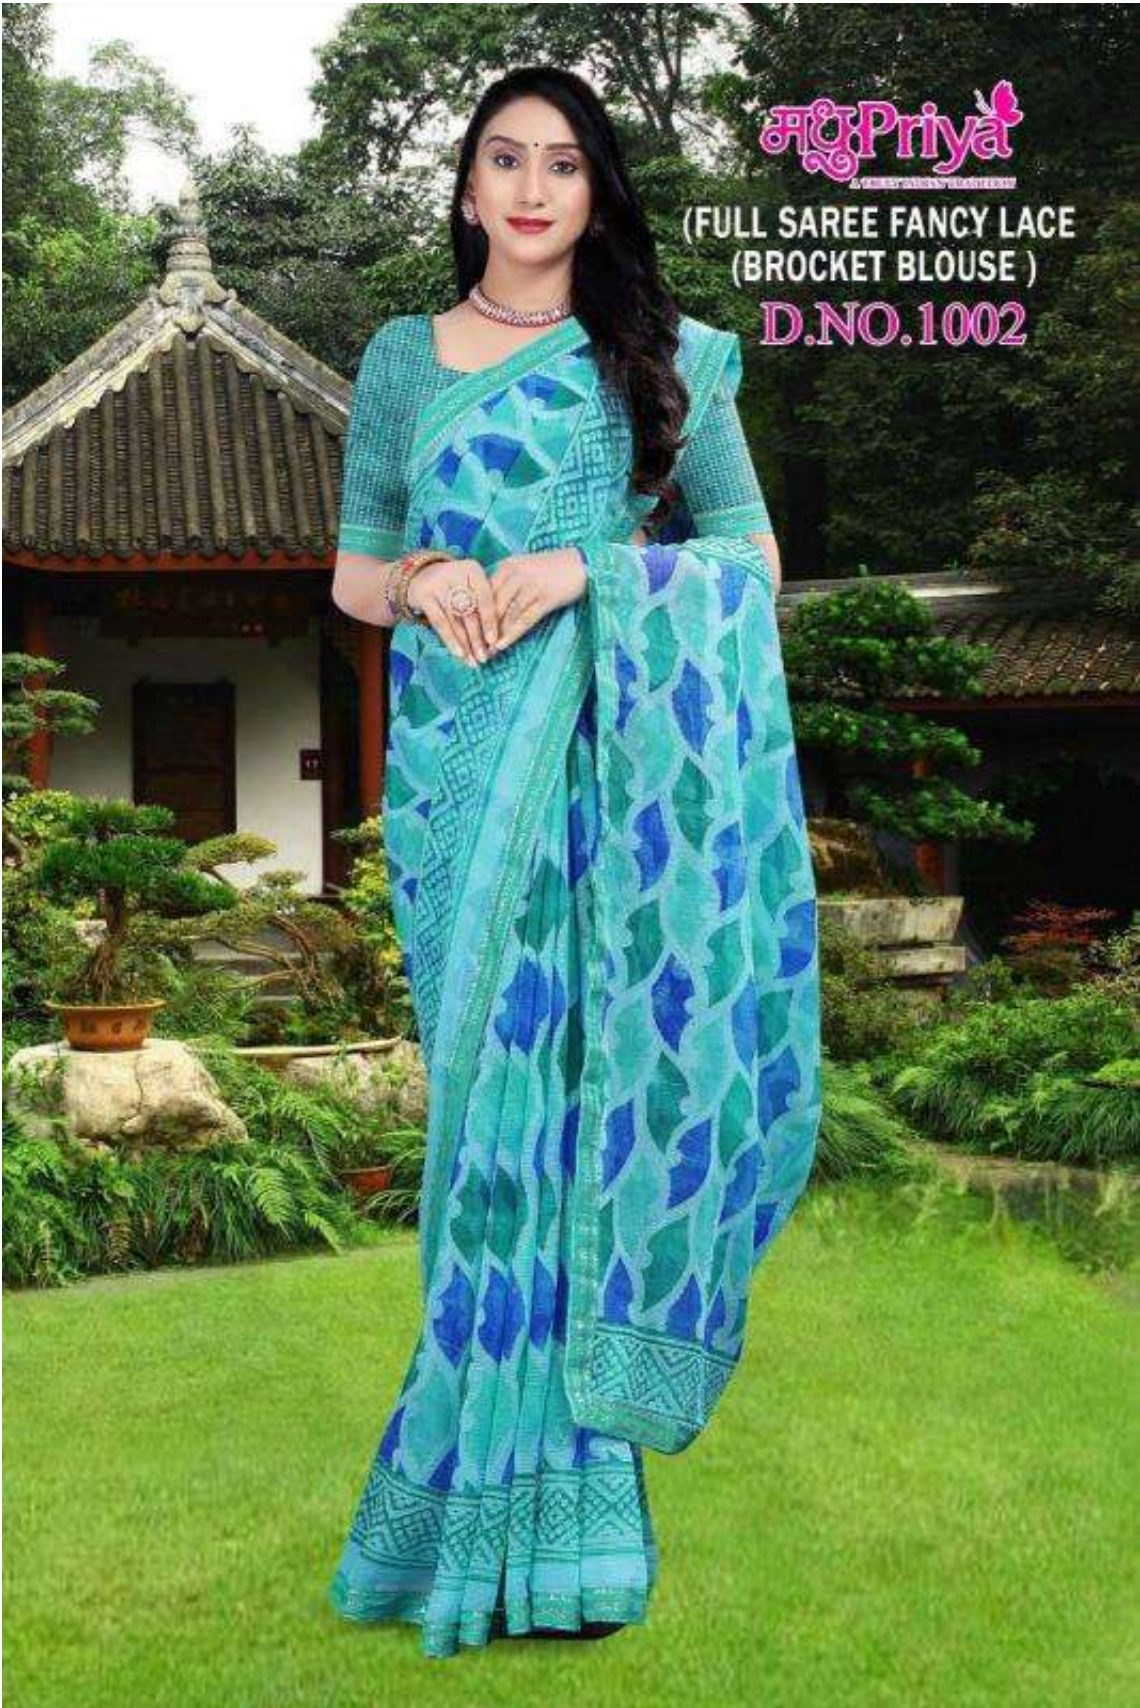

मधुPriya  
A TRUST BIRGAN TRADITION

(FULL SAREE FANCY LACE (BROCKET BLOUSE))

**CHOCOLATE** VOL-39

**CHOCOLATE** VOL-39  
(FULL SAREE FANCY LACE (BROCKET BLOUSE))

1001

1002

1003

1004

1005

1006

1007

1008

**मधुPriya**

(FULL SAREE FANCY LACE  
(BROCKET BLOUSE )

**D.NO.1001**

मधुPriya

(FULL SAREE FANCY LACE  
(BROCKET BLOUSE )

D.NO.1002

मधुPriya

(FULL SAREE FANCY LACE  
(BROCKET BLOUSE )

D.NO.1003

**मधुPriya**

(FULL SAREE FANCY LACE  
(BROCKET BLOUSE )

**D.NO.1004**

**मधुPriya**

(FULL SAREE FANCY LACE  
(BROCKET BLOUSE )

**D.NO.1005**

मधुPriya

(FULL SAREE FANCY LACE  
(BROCKET BLOUSE )

D.NO.1006

मधुPriya

(FULL SAREE FANCY LACE  
(BROCKET BLOUSE )