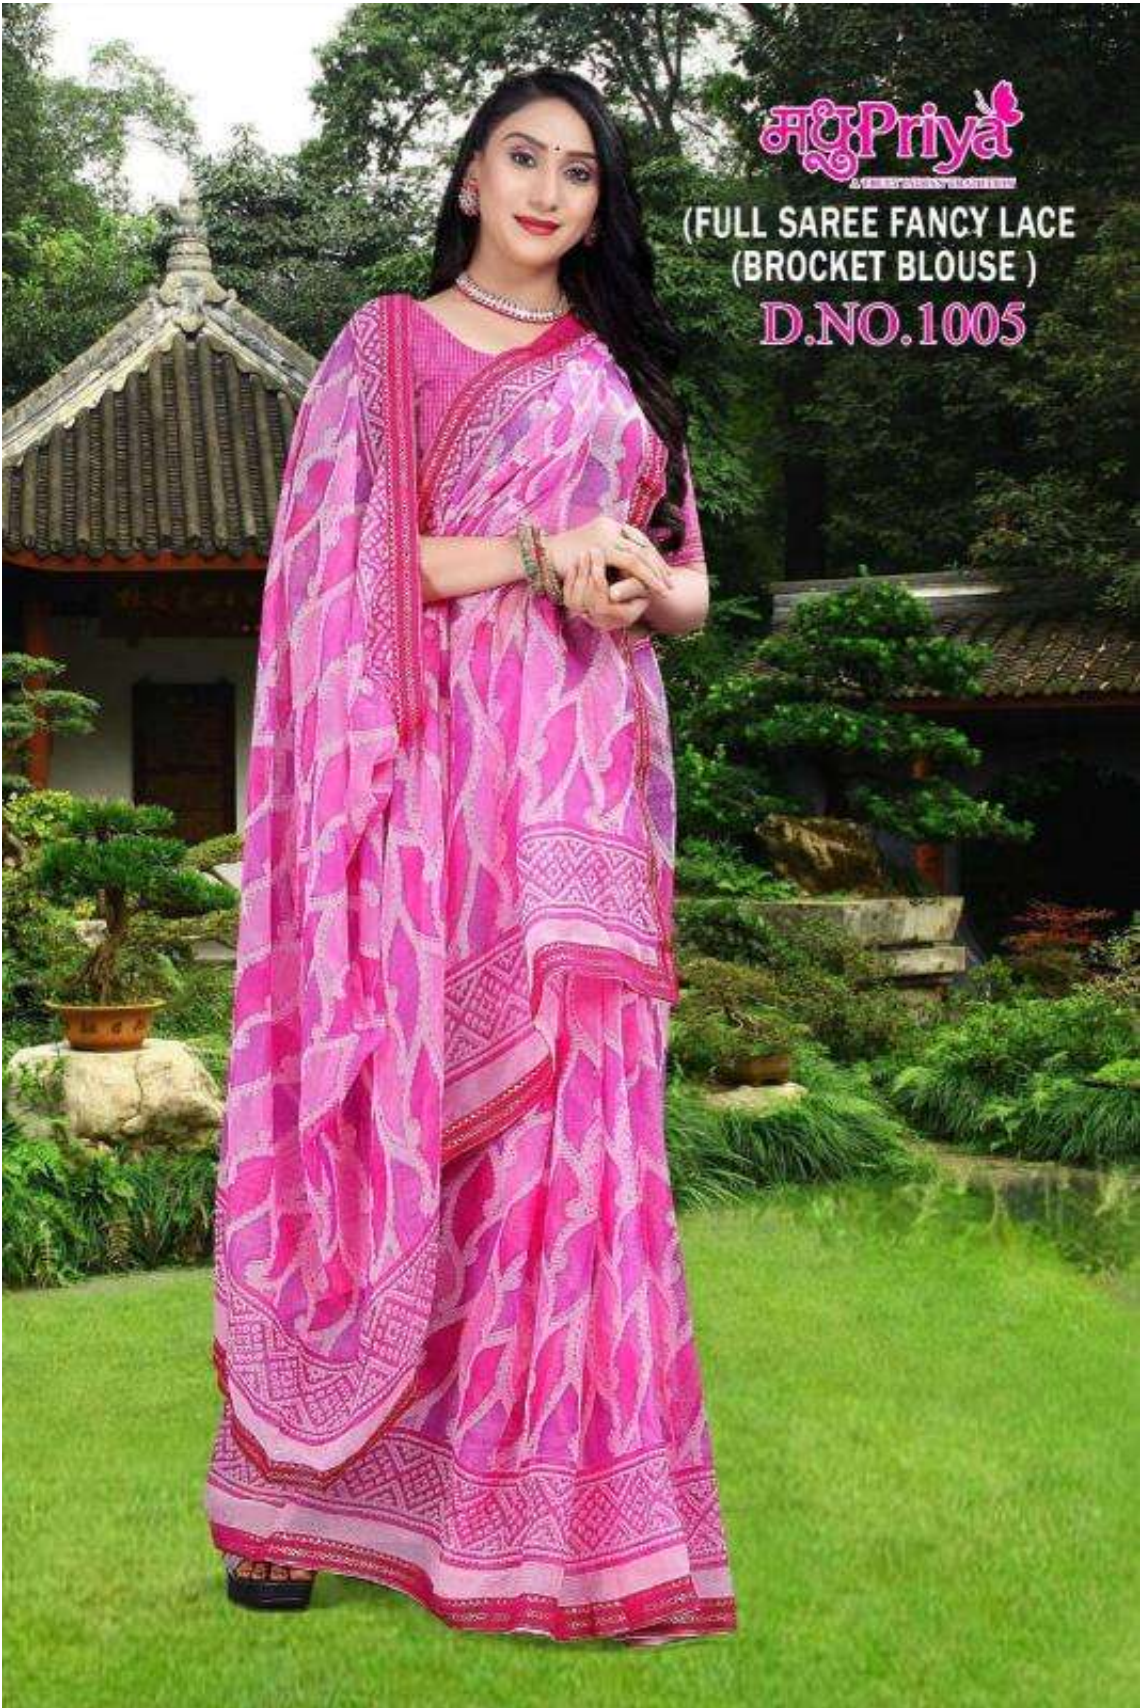

मधुPriya  
A TRUST BIRGAN TRADITION

(FULL SAREE FANCY LACE (BROCKET BLOUSE))

**CHOCOLATE** VOL-39

**CHOCOLATE** VOL-39  
(FULL SAREE FANCY LACE (BROCKET BLOUSE))

1001

1002

1003

1004

1005

1006

1007

1008

**मधुPriya**

(FULL SAREE FANCY LACE  
(BROCKET BLOUSE )

**D.NO.1001**

मधुPriya

(FULL SAREE FANCY LACE  
(BROCKET BLOUSE )

D.NO.1002

मधुPriya

(FULL SAREE FANCY LACE  
(BROCKET BLOUSE )

D.NO.1003

**मधुPriya**

(FULL SAREE FANCY LACE  
(BROCKET BLOUSE )

**D.NO.1004**

**मधुPriya**

(FULL SAREE FANCY LACE  
(BROCKET BLOUSE )

**D.NO.1005**

मधुPriya

(FULL SAREE FANCY LACE  
(BROCKET BLOUSE )

D.NO.1006

मधुPriya

(FULL SAREE FANCY LACE  
(BROCKET BLOUSE )