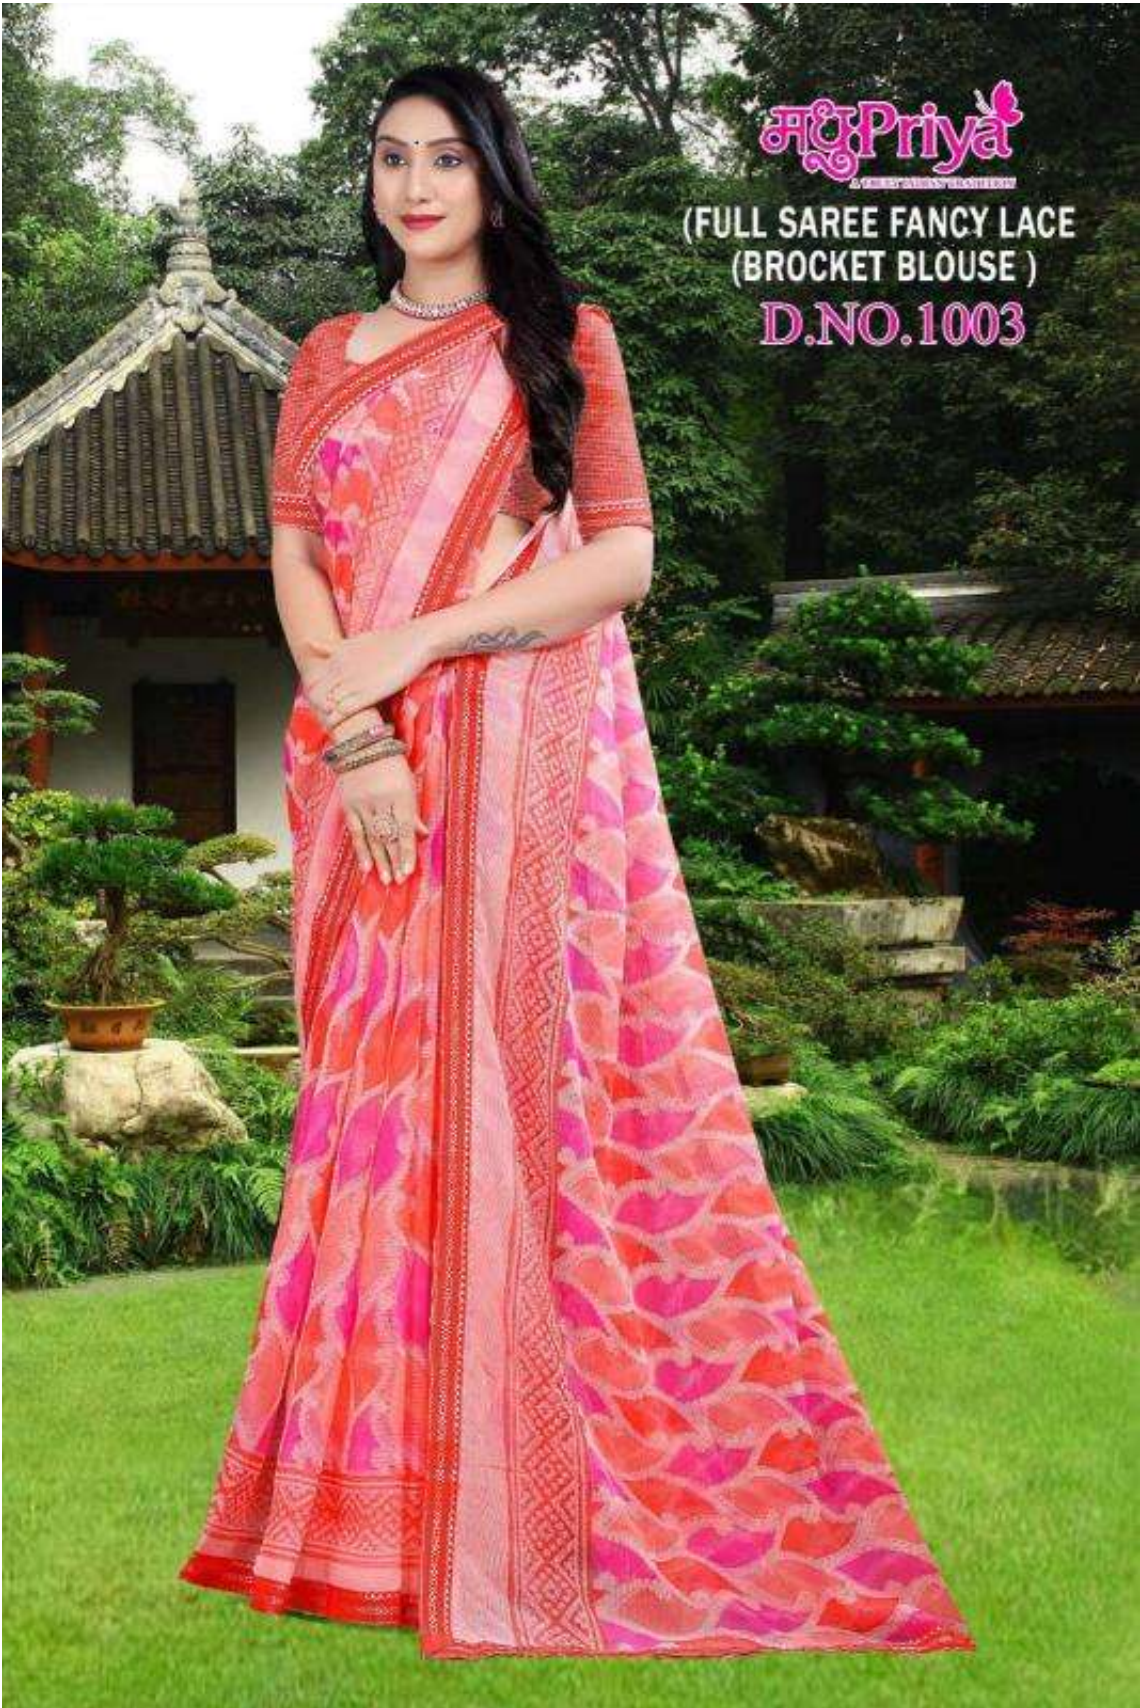

मधुPriya  
A TRUST BIRGAN TRADITION

(FULL SAREE FANCY LACE (BROCKET BLOUSE))

**CHOCOLATE** VOL-39

**CHOCOLATE** VOL-39  
(FULL SAREE FANCY LACE (BROCKET BLOUSE))

1001

1002

1003

1004

1005

1006

1007

1008

**मधुPriya**

(FULL SAREE FANCY LACE  
(BROCKET BLOUSE )

**D.NO.1001**

मधुPriya

(FULL SAREE FANCY LACE  
(BROCKET BLOUSE )

D.NO.1002

मधुPriya

(FULL SAREE FANCY LACE  
(BROCKET BLOUSE )

D.NO.1003

**मधुPriya**

(FULL SAREE FANCY LACE  
(BROCKET BLOUSE )

**D.NO.1004**

**मधुPriya**

(FULL SAREE FANCY LACE  
(BROCKET BLOUSE )

**D.NO.1005**

मधुPriya

(FULL SAREE FANCY LACE  
(BROCKET BLOUSE )

D.NO.1006

मधुPriya

(FULL SAREE FANCY LACE  
(BROCKET BLOUSE )