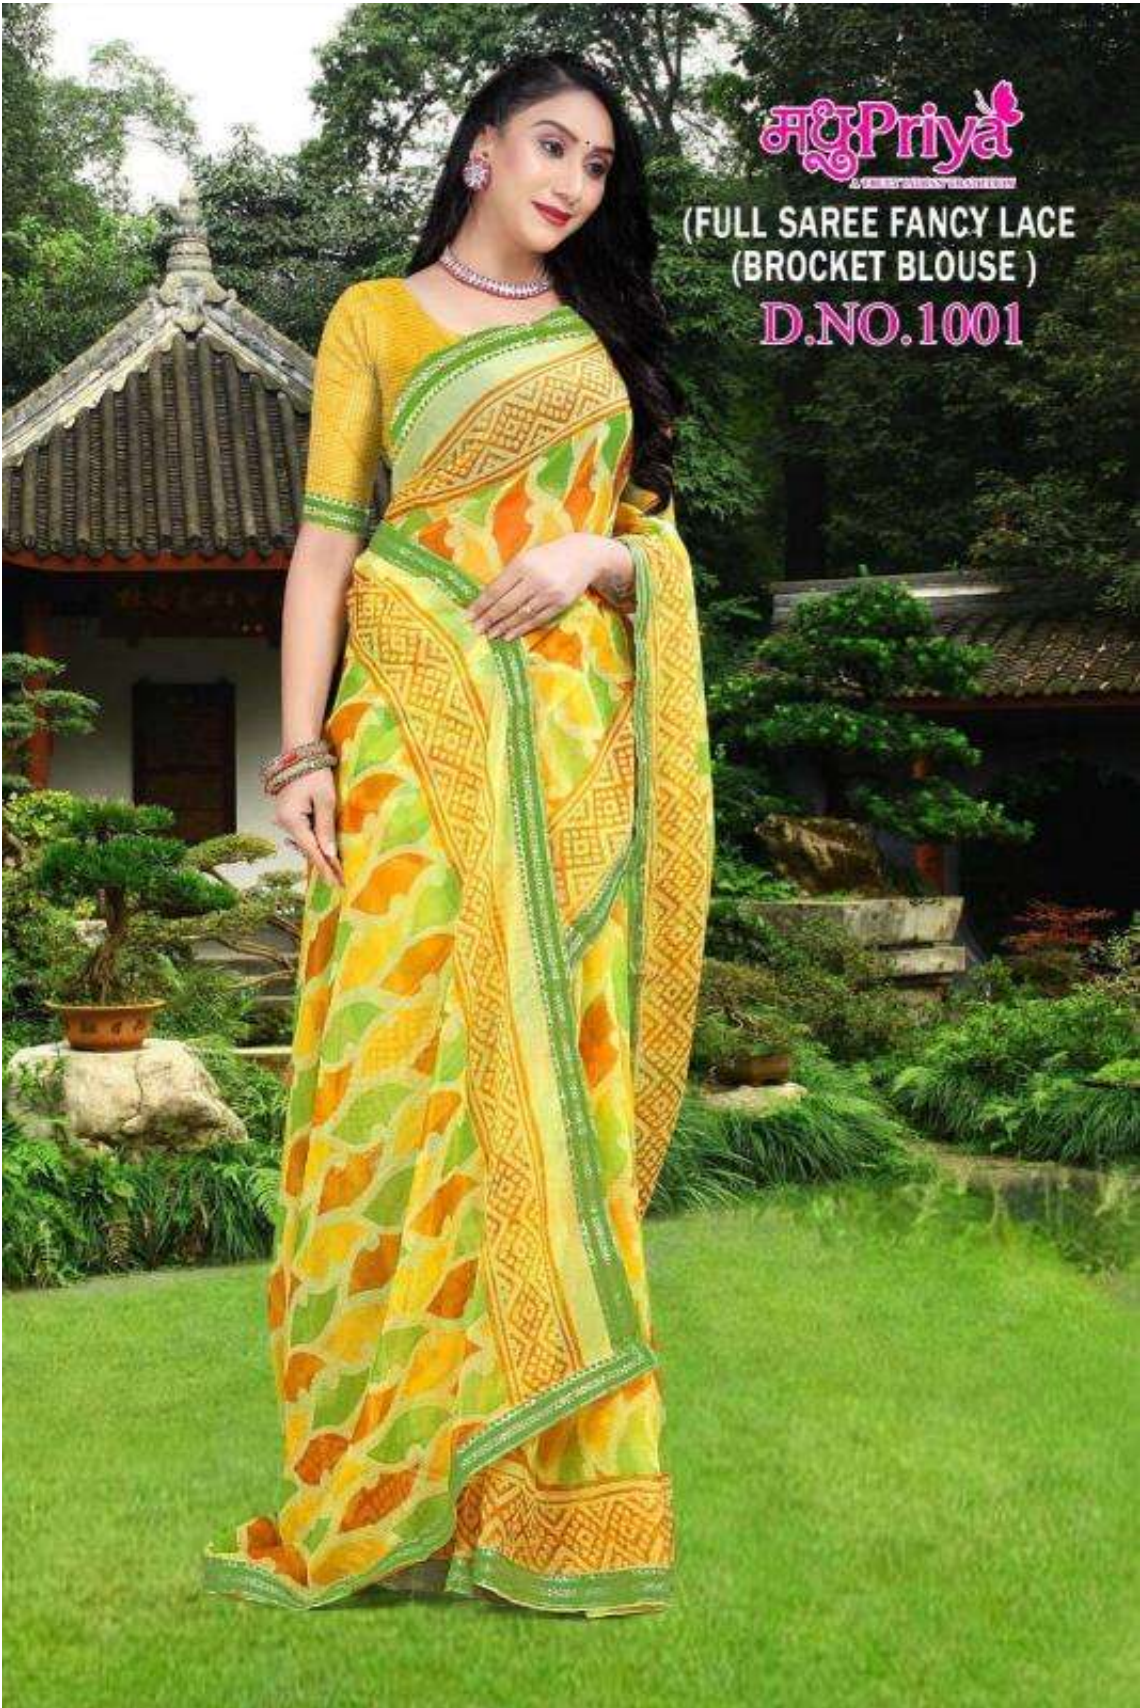

मधुPriya  
A TRUST BIRGAN TRADITION

(FULL SAREE FANCY LACE (BROCKET BLOUSE))

**CHOCOLATE** VOL-39

**CHOCOLATE** VOL-39  
(FULL SAREE FANCY LACE (BROCKET BLOUSE))

1001

1002

1003

1004

1005

1006

1007

1008

**मधुPriya**

(FULL SAREE FANCY LACE  
(BROCKET BLOUSE )

**D.NO.1001**

मधुPriya

(FULL SAREE FANCY LACE  
(BROCKET BLOUSE )

D.NO.1002

मधुPriya

(FULL SAREE FANCY LACE  
(BROCKET BLOUSE )

D.NO.1003

**मधुPriya**

(FULL SAREE FANCY LACE  
(BROCKET BLOUSE )

**D.NO.1004**

**मधुPriya**

(FULL SAREE FANCY LACE  
(BROCKET BLOUSE )

**D.NO.1005**

मधुPriya

(FULL SAREE FANCY LACE  
(BROCKET BLOUSE )

D.NO.1006

मधुPriya

(FULL SAREE FANCY LACE  
(BROCKET BLOUSE )