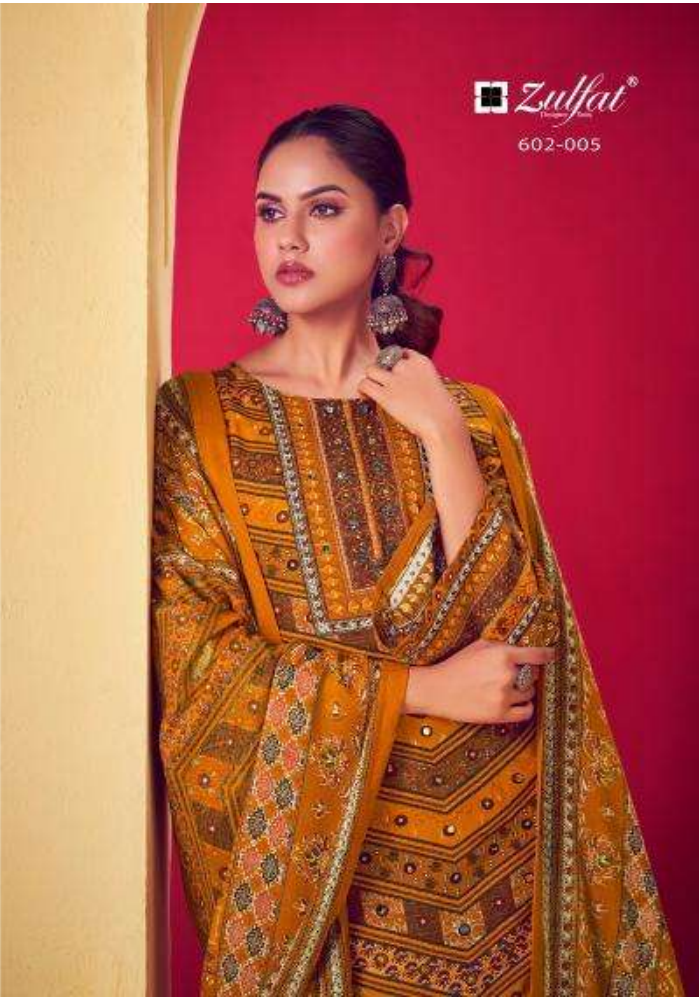

# LIPIKA

 *Zulfat*<sup>®</sup>

602-002

Zulfat®

602-004

Zulfat

602-006

Fashion welcomes the change season we bring you an exclusive fresh look with the designs of muse collection. Ecoz fashion welcomes the change of season by turnin the page on the past and introducing a fast and fabulous trends.