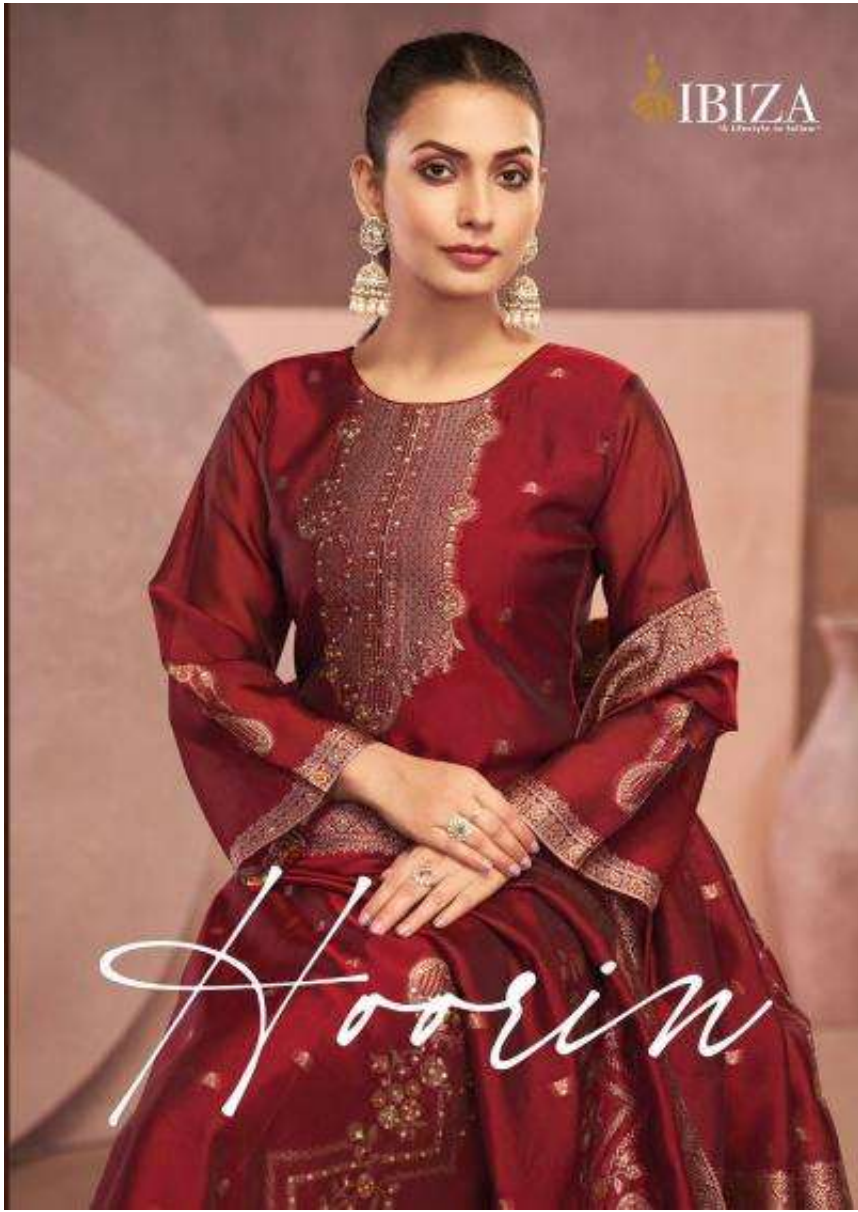

IBIZA
by L'Oréal Paris

Hoorin