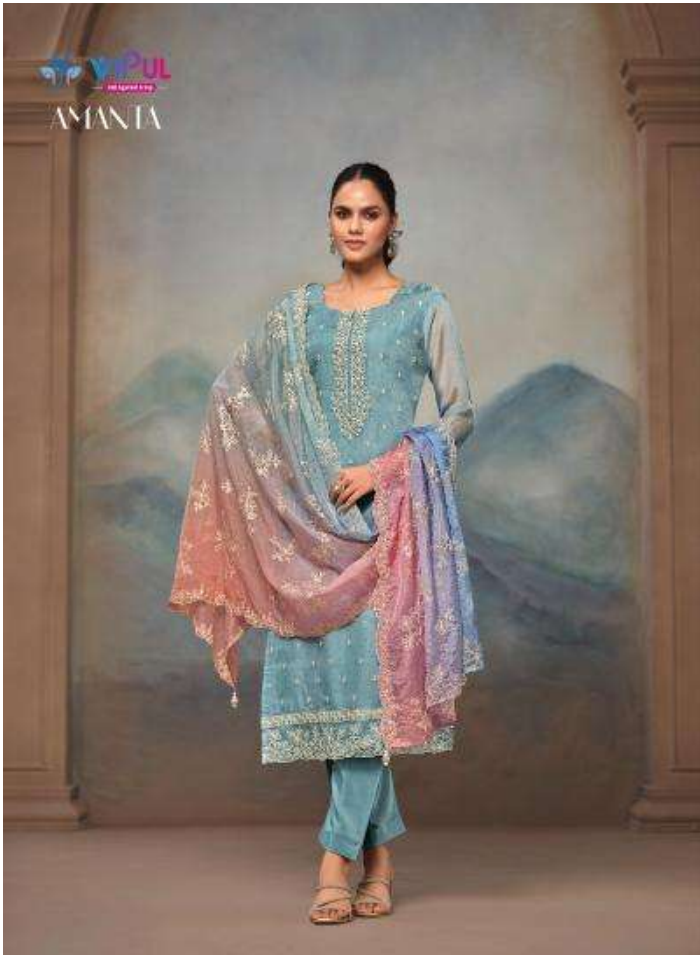

FASHION IS THE ARMOR TO SURVIVE THE REALITY OF EVERYDAY LIFE

5885