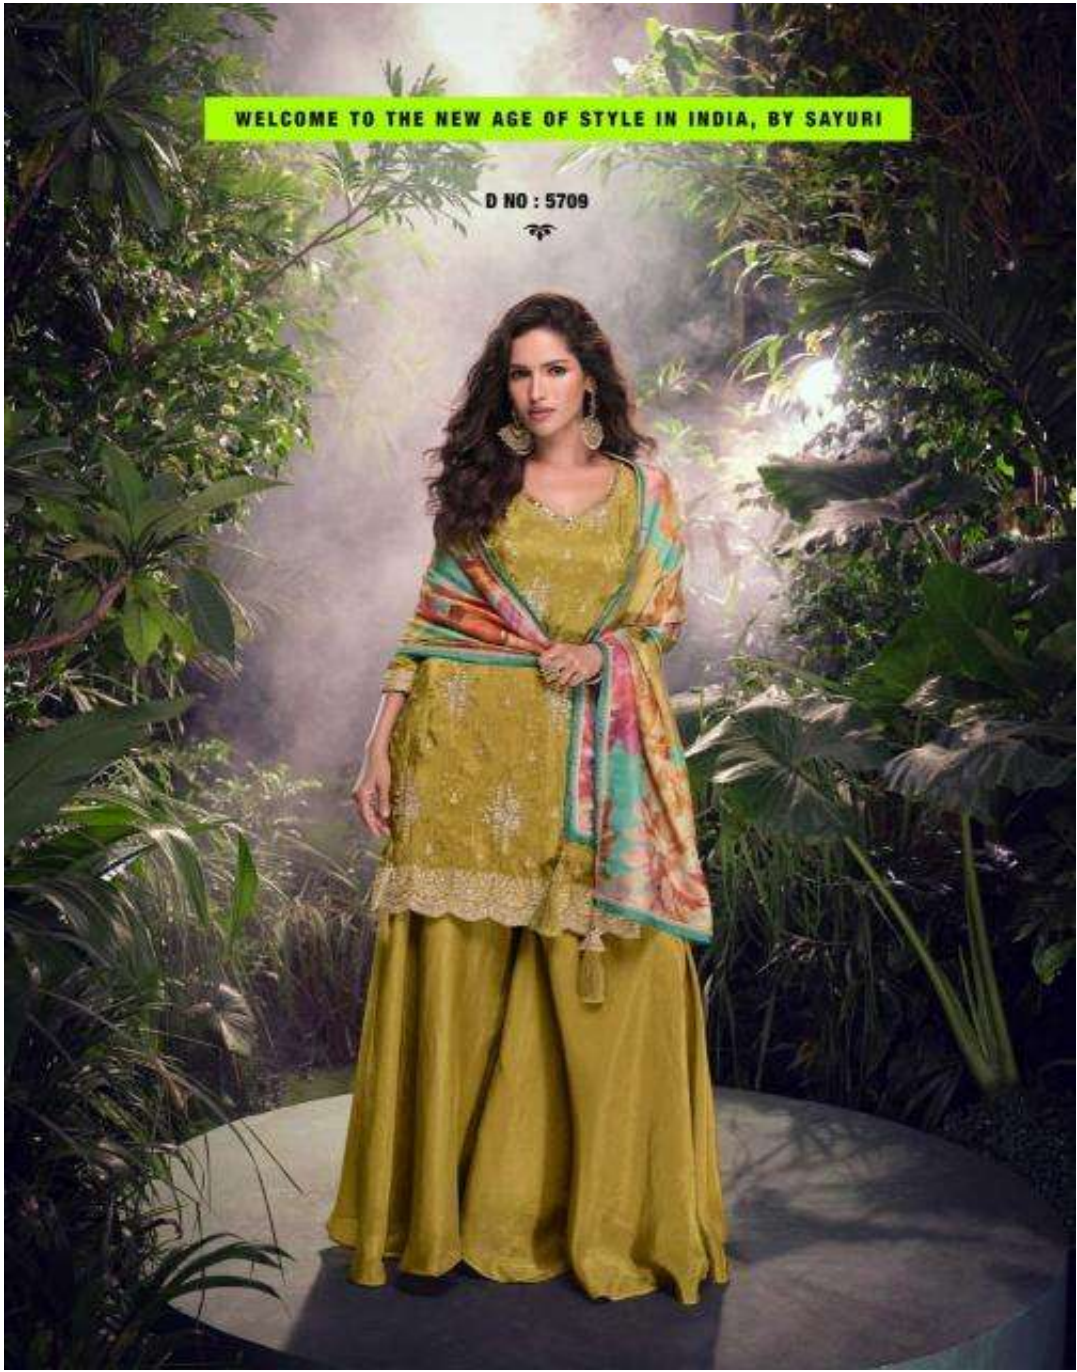

Sehnaaz

*This traditional hue gets a
whole new look*

SAYURI[®]
Designer

D NO : 5709

THIS TRADITIONAL HUE
GETS A WHOLE NEW LOOK

A BREATH TAKING

WELCOME TO THE NEW AGE OF STYLE IN INDIA, BY SAYURI

D NO : 5709