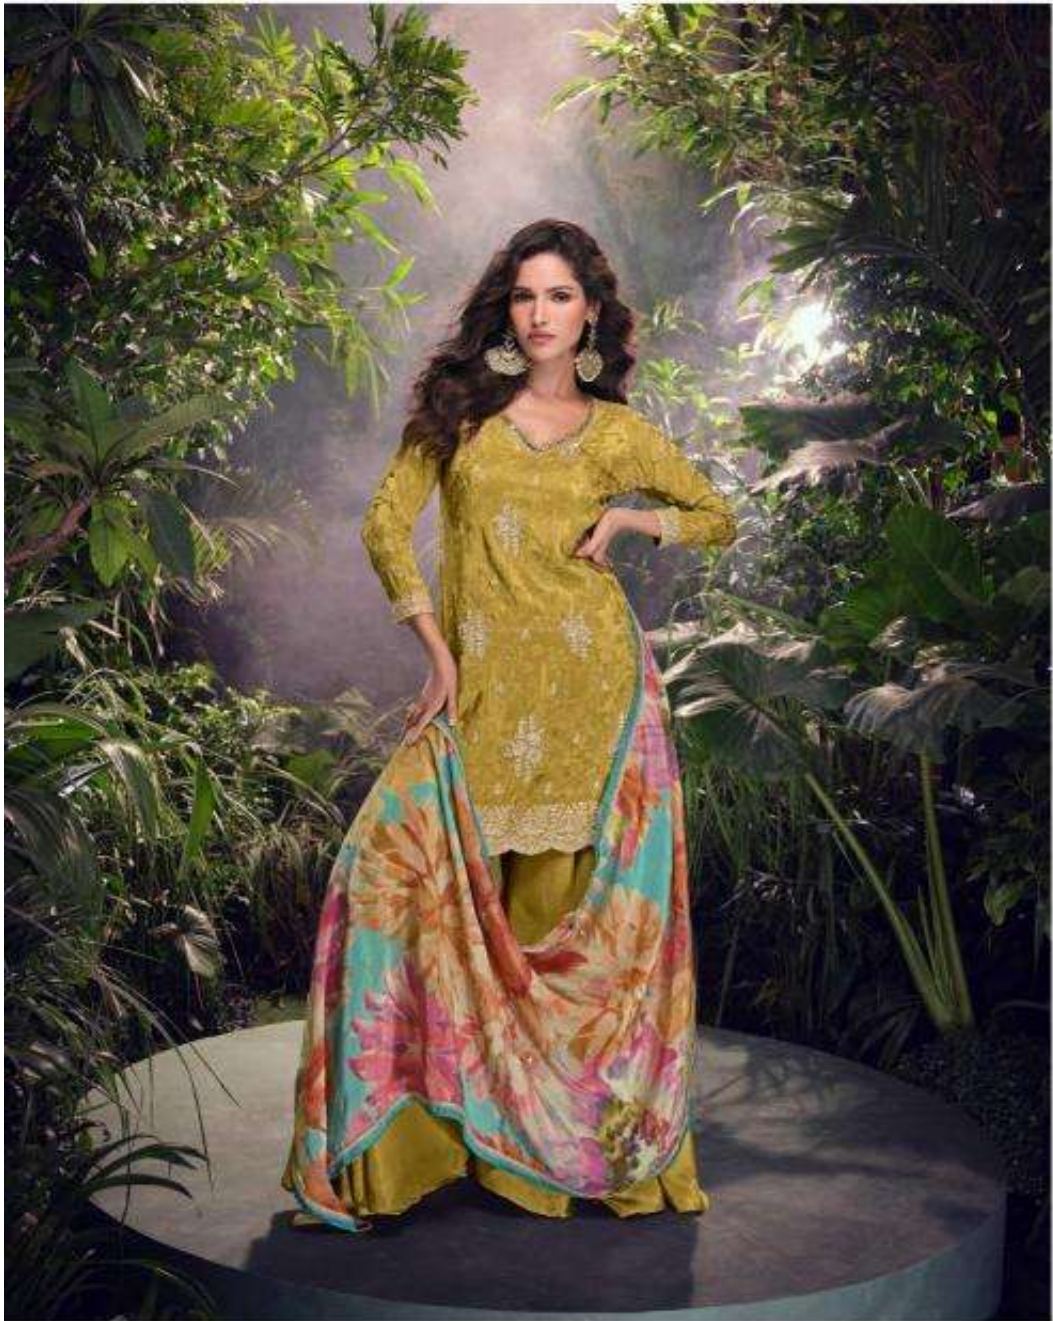

*This season look up with some
truly inspiring & elegantly*

Sehnaaz

*This traditional hue gets a
whole new look*

SAYURI[®]
Designer

Sehnaaz

www.sayuridesigner.com

*This season look up with some
truly inspiring & elegantly*

Sehnaaz

*This traditional hue gets a
whole new look*

SAYURI[®]
Designer

D NO : 5709

THIS TRADITIONAL HUE
GETS A WHOLE NEW LOOK

A BREATH TAKING

WELCOME TO THE NEW AGE OF STYLE IN INDIA, BY SAYURI

D NO : 5709