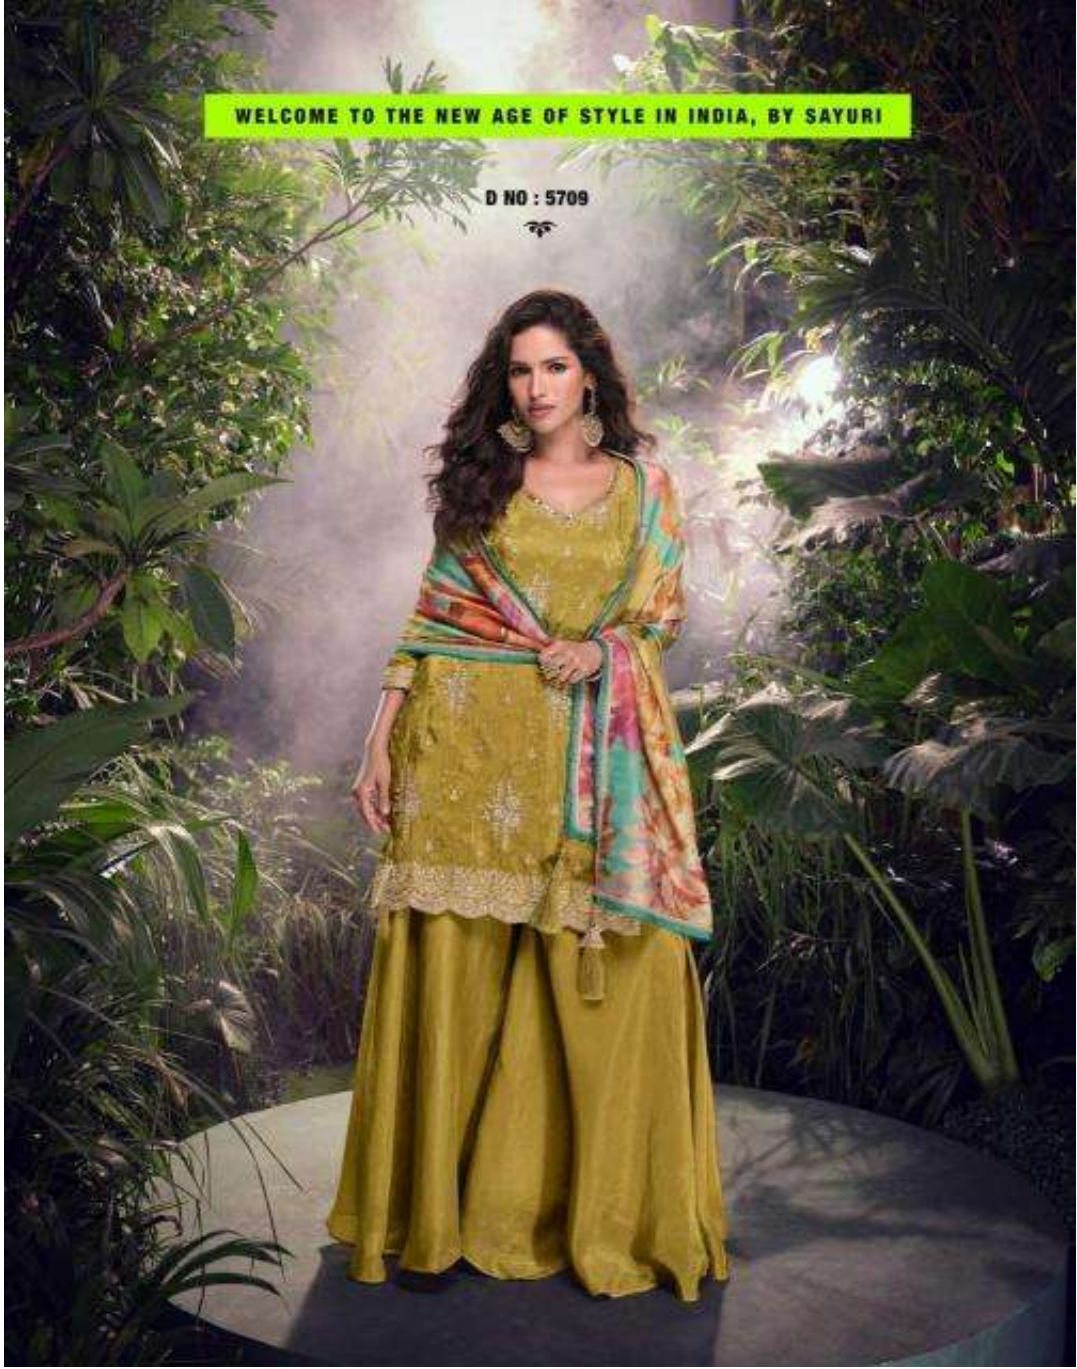

Sayuri

*This traditional hue gets a
whole new look*

SAYURI[®]
Designer

D NO : 5709

THIS TRADITIONAL HUE
GETS A WHOLE NEW LOOK

A BREATH TAKING

WELCOME TO THE NEW AGE OF STYLE IN INDIA, BY SAYURI

D NO : 5709