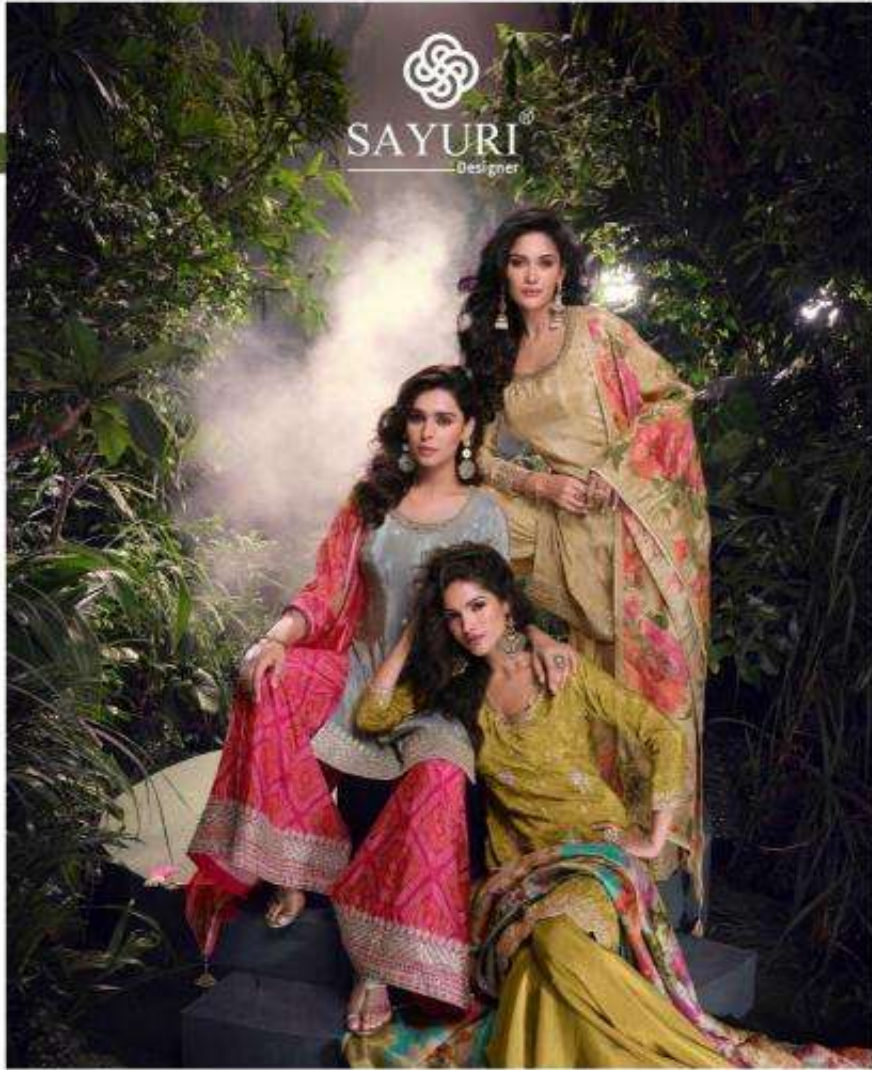

*This season look up with some
truly inspiring & elegantly*

Sehnaaz

*This traditional hue gets a
whole new look*

SAYURI[®]
Designer

Sehnaaz

www.sayuridesigner.com

*This season look up with some
truly inspiring & elegant!*

D NO : 5710

VIBRANT PALETTE IN
SHADES OF PINK YELLOW

5709

5710

5711

SAYURI[®]
Designer

Sehnaaz