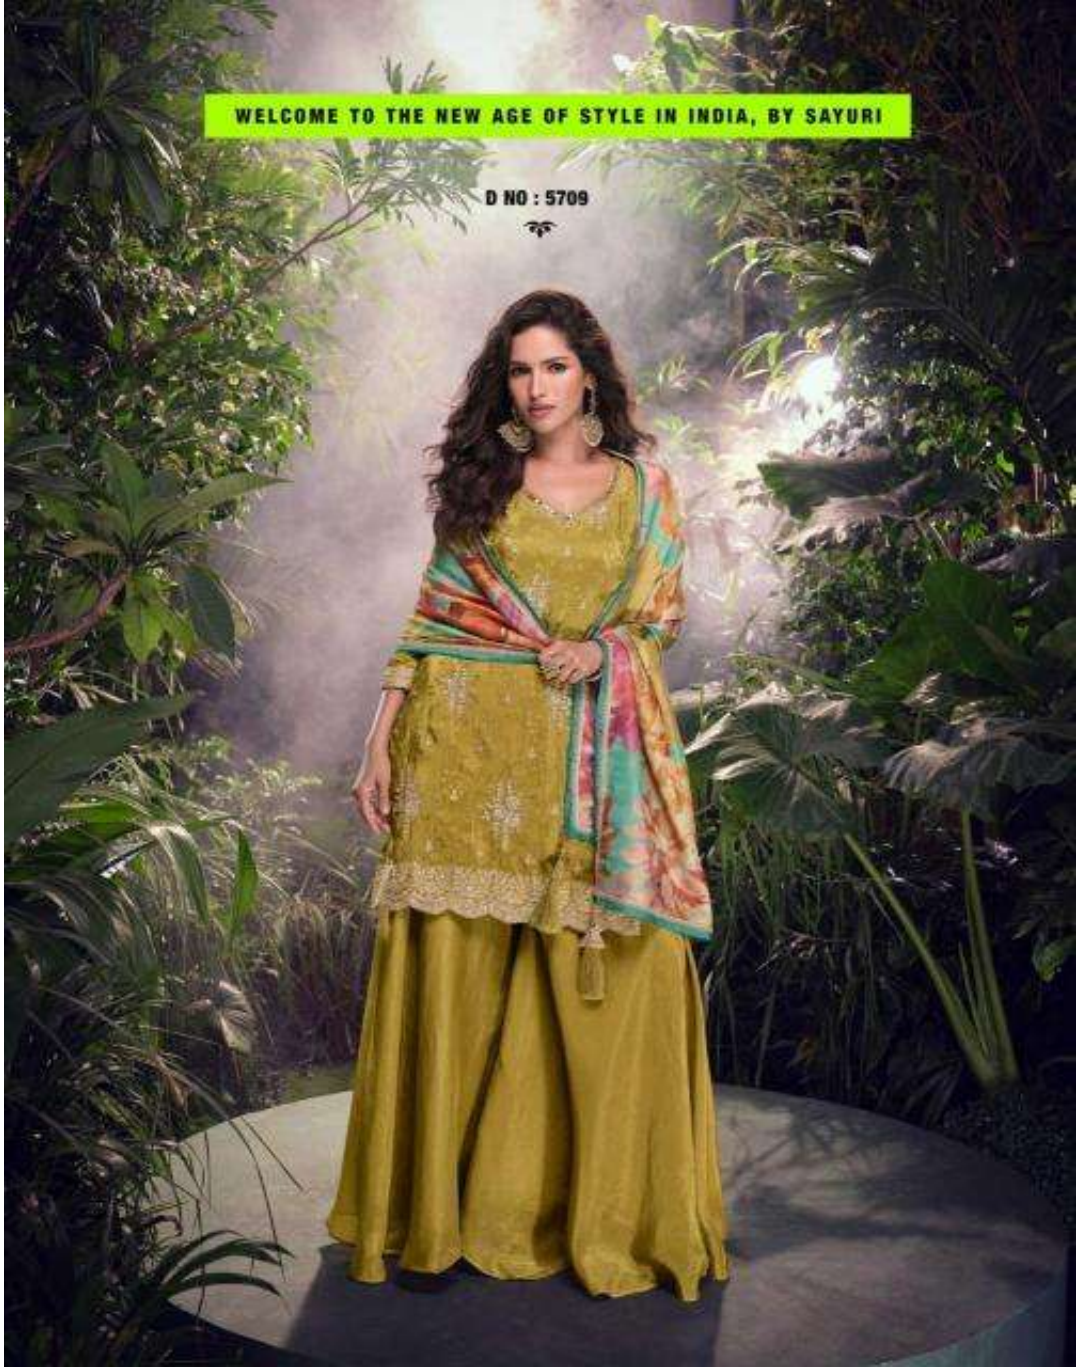

Sehnaaz

*This traditional hue gets a
whole new look*

SAYURI[®]
Designer

D NO : 5709

THIS TRADITIONAL HUE
GETS A WHOLE NEW LOOK

A BREATH TAKING

WELCOME TO THE NEW AGE OF STYLE IN INDIA, BY SAYURI

D NO : 5709