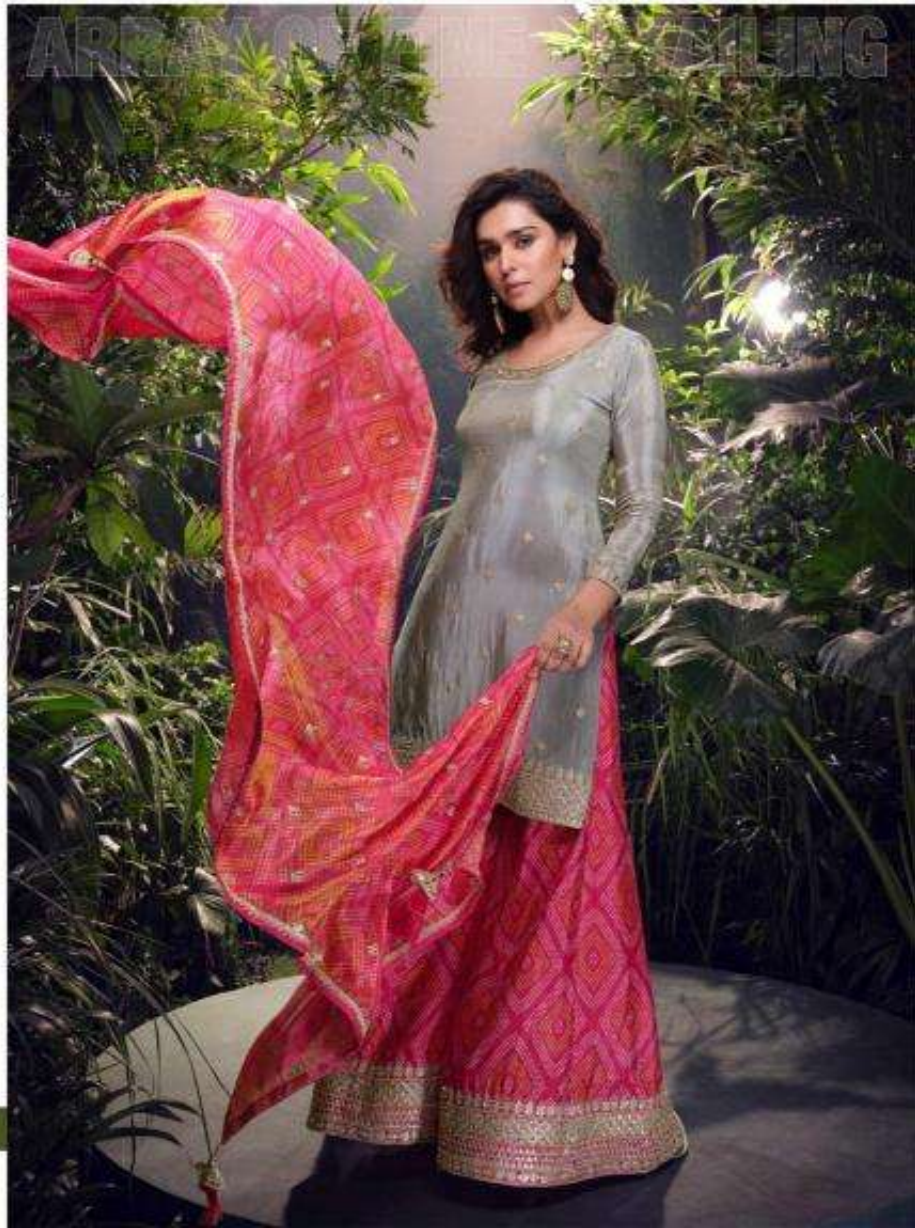

Sayuri

*This traditional hue gets a
whole new look*

SAYURI[®]
Designer

D NO : 5709

THIS TRADITIONAL HUE
GETS A WHOLE NEW LOOK

A BREATH TAKING

WELCOME TO THE NEW AGE OF STYLE IN INDIA, BY SAYURI

D NO : 5709