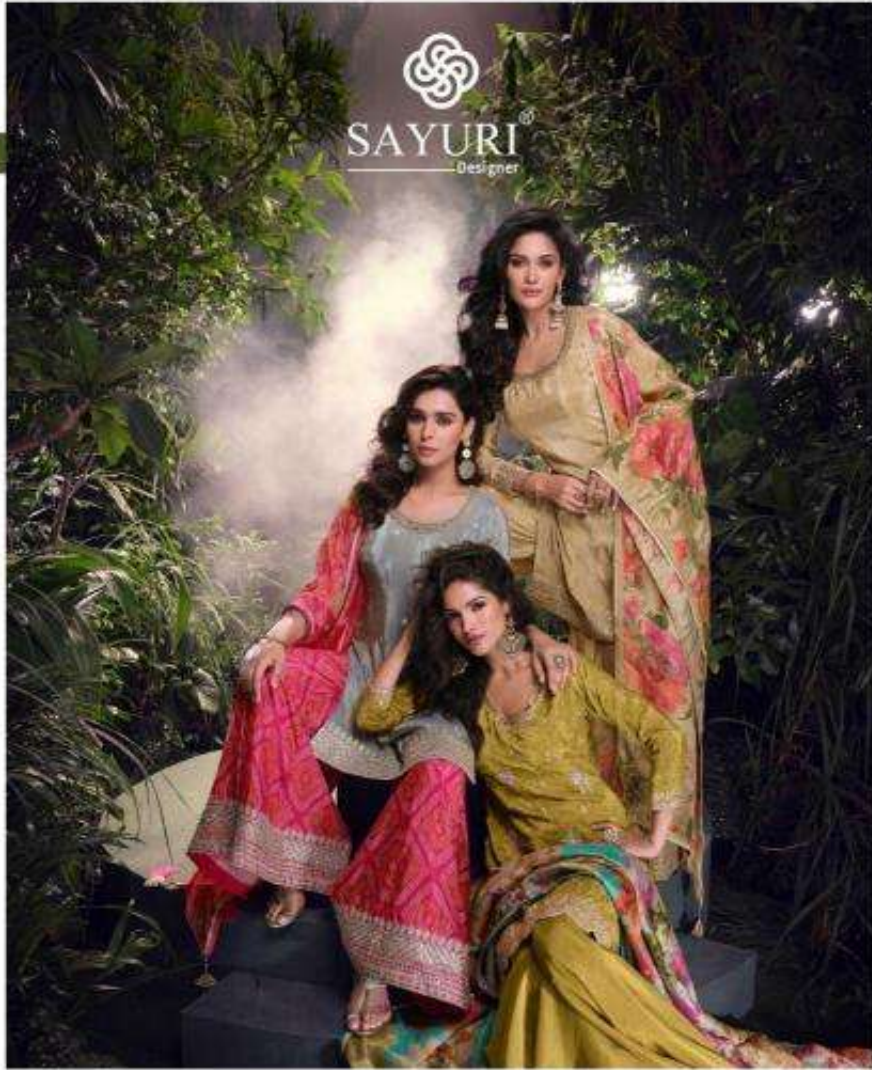

*This season look up with some
truly inspiring & elegantly*

Sehnaaz

*This traditional hue gets a
whole new look*

SAYURI[®]
Designer

Sehnaaz

www.sayuridesigner.com

*This season look up with some
truly inspiring & elegantly*

Sehnaaz

*This traditional hue gets a
whole new look*

SAYURI[®]
Designer

D NO : 5709

THIS TRADITIONAL HUE
GETS A WHOLE NEW LOOK

A BREATH TAKING

WELCOME TO THE NEW AGE OF STYLE IN INDIA, BY SAYURI

D NO : 5709

VIBRANT PALETTE IN
SHADES OF PINK YELLOW

5709

5710

5711

SAYURI[®]
Designer

Sehnaaz