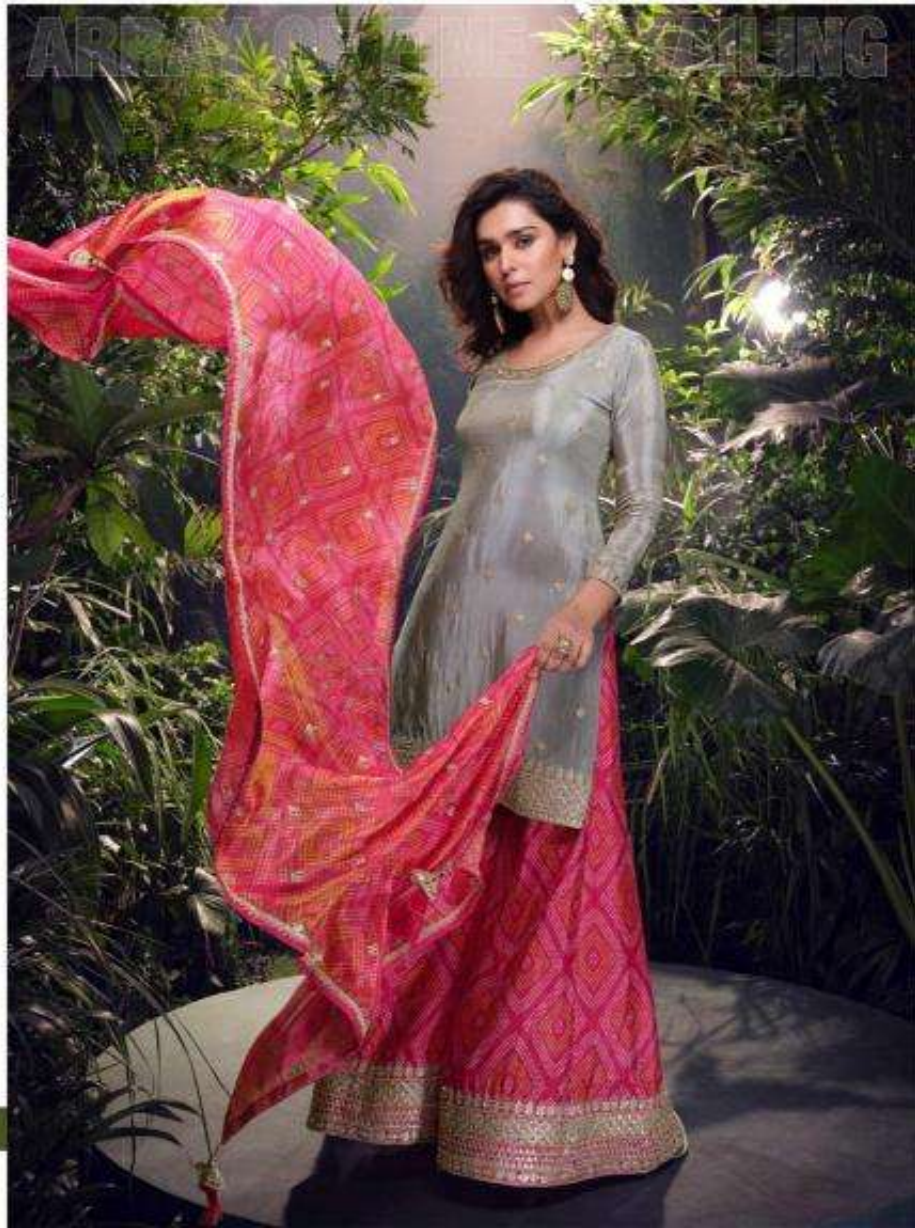

Sehnaaz

*This traditional hue gets a
whole new look*

SAYURI[®]
Designer

D NO : 5709

THIS TRADITIONAL HUE
GETS A WHOLE NEW LOOK

A BREATH TAKING

WELCOME TO THE NEW AGE OF STYLE IN INDIA, BY SAYURI

D NO : 5709