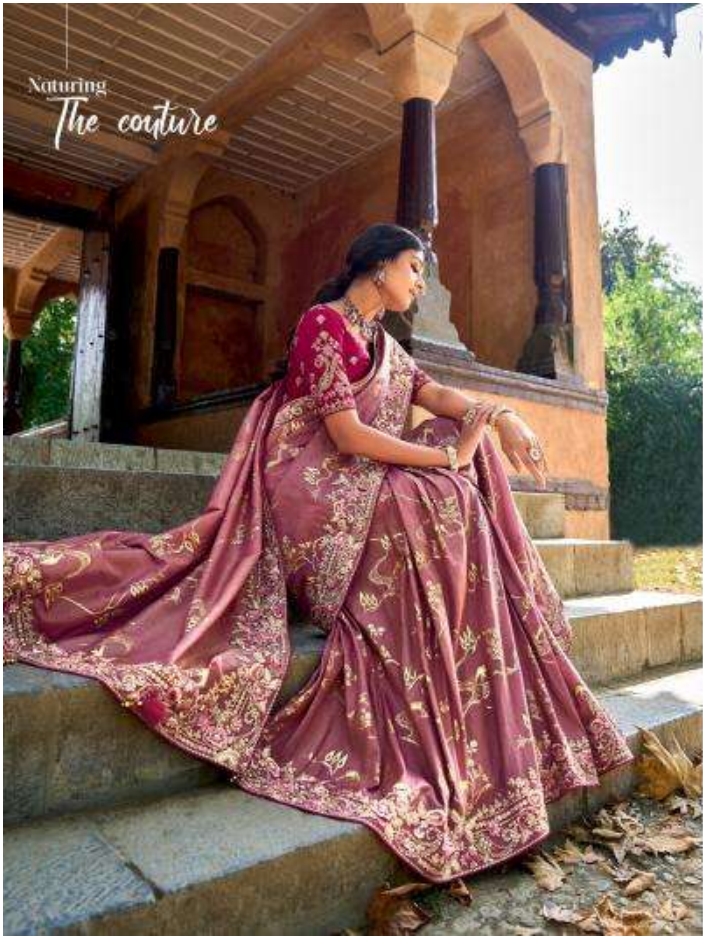

anada

10001

anaara

anaara®

anaara

With the classic work and glowing colors, they're your charm.

|| TathastuTM ||

DESIGN NO:	DESCRIPTION	PRICE
TE- 6201	SAREE	3685/-
TE-6202	SAREE	3685/-
TE-6203	SAREE	3805/-
TE-6204	SAREE	3635/-
TE-6205	SAREE	3575/-
TE-6206	SAREE	3515/-
TE-6207	SAREE	3575/-
TE-6208	SAREE	3695/-
TE-6209	SAREE	3515/-
TE-6210	SAREE	3805/-
	TOTAL	36490/-
	05% GST EXTRA ON ABOVE RATE	