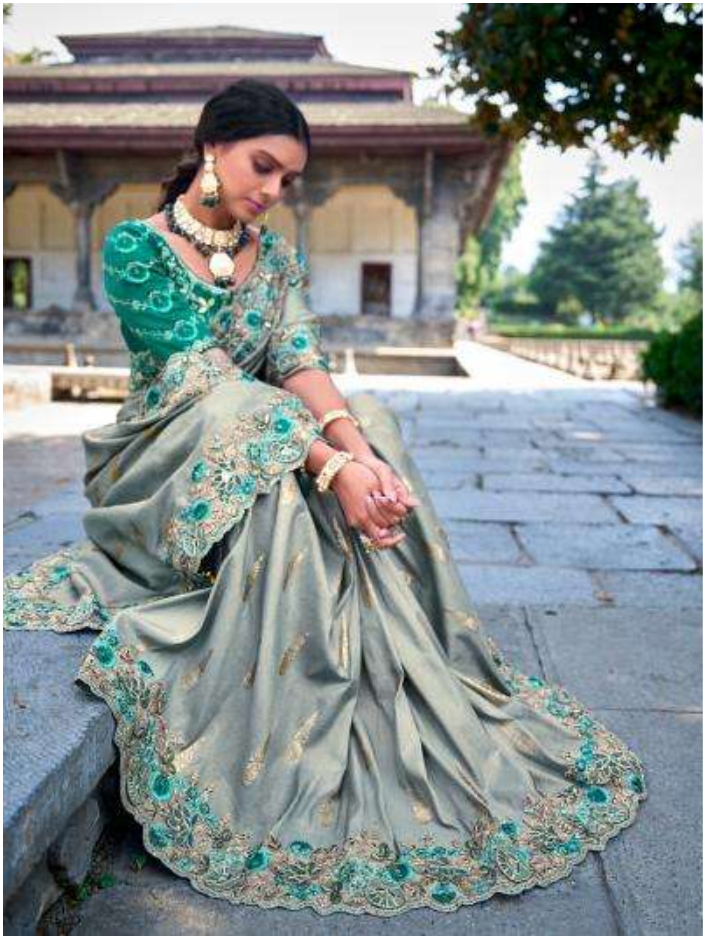

anaara

anaara

let the intricate details of the saree speak for you

anaara®
Fall
Of grace

6208

anaara

Creating a new piece with the beautiful Sarood saree need perfect be every woman.

anaara

Infuse yourself with the exquisite shades of the beautiful saree.

Follow the styling design of saree like Saree King an inspiration

anaara®

6206

For the best view of the saree, please click on the image.

anaara

anada

10001

anaara

anaara®

anaara

With the classic work and glowing colors, they're your charm.

|| TathastuTM ||

DESIGN NO:	DESCRIPTION	PRICE
TE- 6201	SAREE	3685/-
TE-6202	SAREE	3685/-
TE-6203	SAREE	3805/-
TE-6204	SAREE	3635/-
TE-6205	SAREE	3575/-
TE-6206	SAREE	3515/-
TE-6207	SAREE	3575/-
TE-6208	SAREE	3695/-
TE-6209	SAREE	3515/-
TE-6210	SAREE	3805/-
	TOTAL	36490/-
	05% GST EXTRA ON ABOVE RATE	