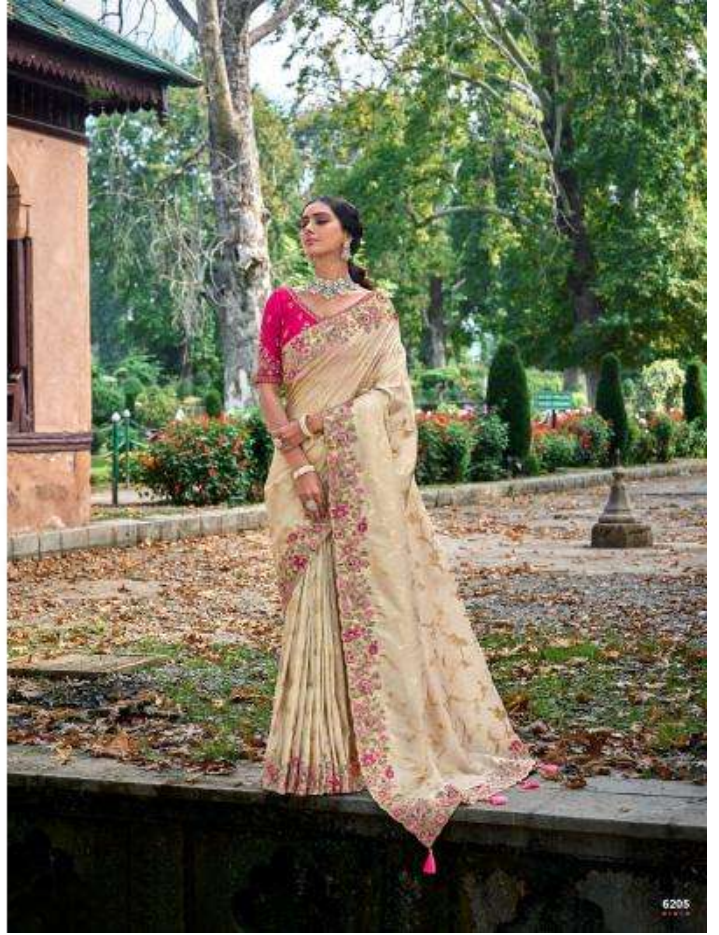

anaara®
Fall
Of grace