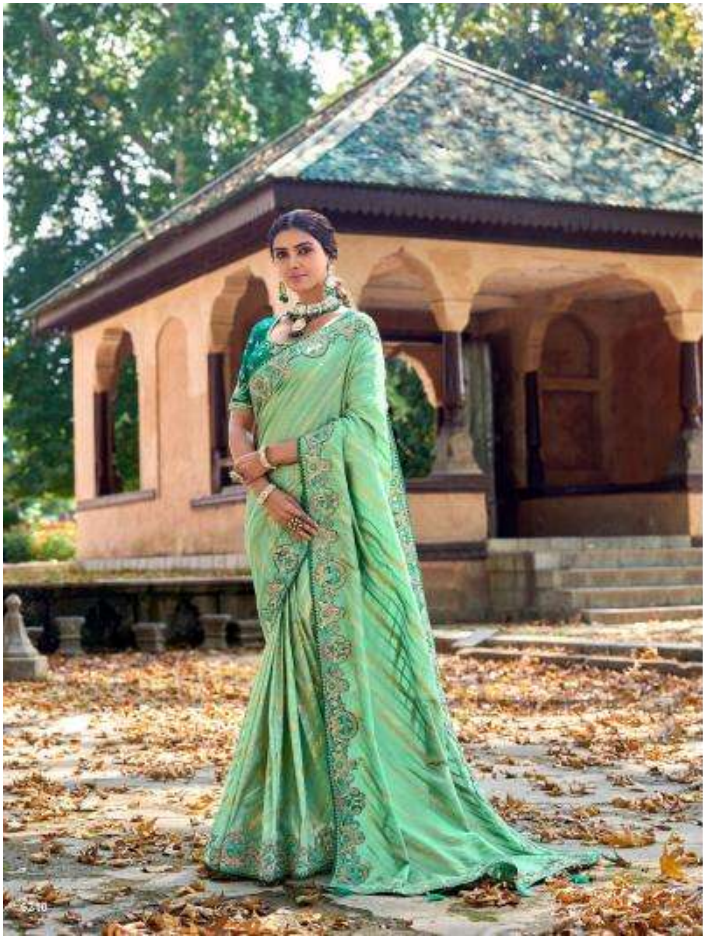

anaara

anaara

let the intricate details of the saree speak for you

anaara®
Fall
Of grace

6208

anaara

Creating a new piece with the beautiful Sarood saree need perfect be every woman.

anaara

Infuse yourself with the exquisite shades of the beautiful saree.

Follow the styling design of saree like Saree King an inspiration

anaara®

6206

For the best view of the saree, please click on the image.

anaara

anada

10001

anaara

anaara®

anaara

With the classic work and glowing colors, they're your charm.

|| TathastuTM ||

DESIGN NO:	DESCRIPTION	PRICE
TE- 6201	SAREE	3685/-
TE-6202	SAREE	3685/-
TE-6203	SAREE	3805/-
TE-6204	SAREE	3635/-
TE-6205	SAREE	3575/-
TE-6206	SAREE	3515/-
TE-6207	SAREE	3575/-
TE-6208	SAREE	3695/-
TE-6209	SAREE	3515/-
TE-6210	SAREE	3805/-
	TOTAL	36490/-
	05% GST EXTRA ON ABOVE RATE	