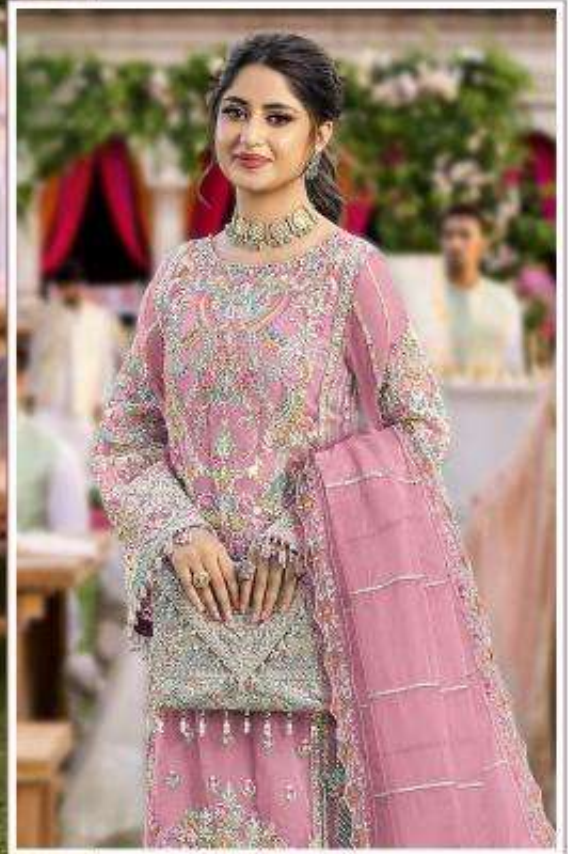

TOP:- ORGANZA SILK
WITH EMBROIDERY
DUPATTA:- ORGANZA SILK
WITH EMBROIDERY
BOTTOM / INNER:- SANTOON

K-5053

TOP:- ORGANZA SILK
WITH EMBROIDERY
DUPATTA:- ORGANZA SILK
WITH EMBROIDERY
BOTTOM / INNER:- SANTOON

K-5053

Shree

PRODOTTO DA
SHREE SARTAN S.P.A.
SARTAN S.P.A.
SARTAN S.P.A.

8-5053-0

TOP:- ORGANZA SILK
WITH EMBROIDERY
DUPATTA:- ORGANZA SILK
WITH EMBROIDERY
BOTTOM / INNER:- SANTOON

K-5053-B

TOP:- ORGANZA SILK
WITH EMBROIDERY
DUPATTA:- ORGANZA SILK
WITH EMBROIDERY
BOTTOM / INNER:- SANTOON