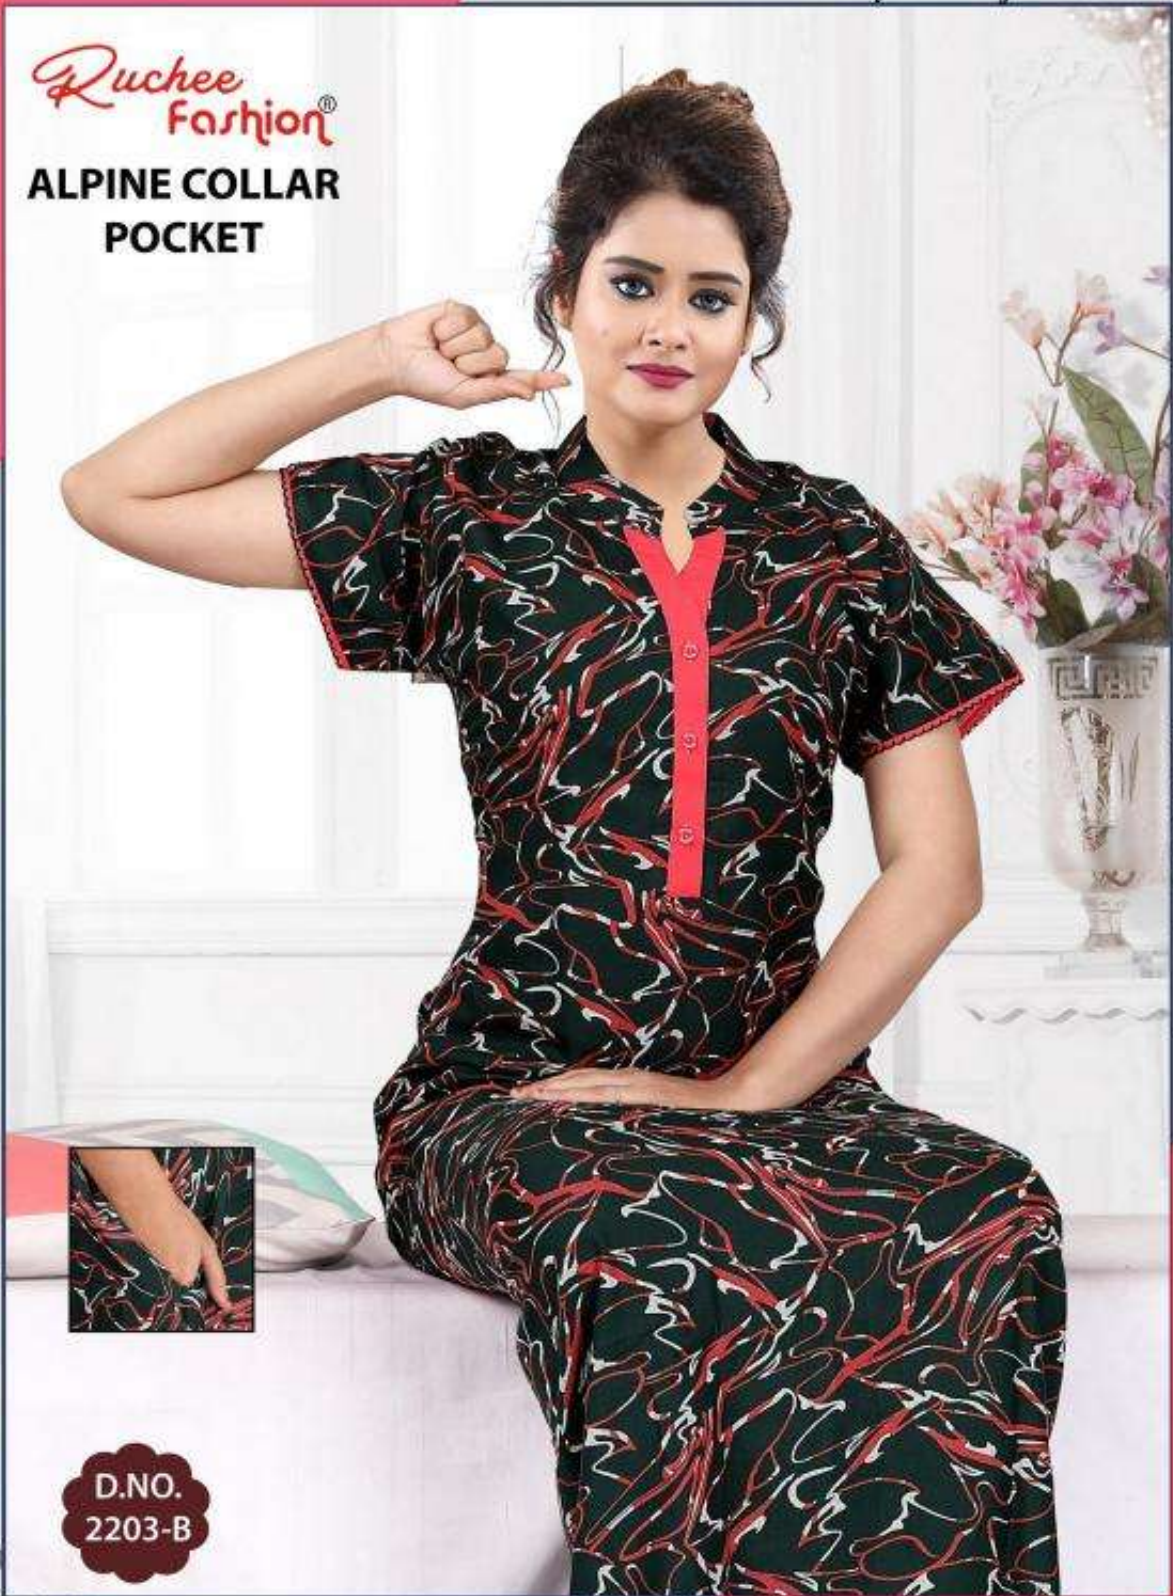

The Unique Style

Ruchee
Fashion®

**ALPINE COLLAR
POCKET**

D.NO.
2203-B

The Unique Style

Ruchee
Fashion®

**ALPINE COLLAR
POCKET**

D.NO.
2203-B

The Unique Style

Ruchee
Fashion®

**ALPINE COLLAR
POCKET**

D.NO.
2203-A

The Unique Style

**Ruchee
Fashion®**

**ALPINE COLLAR
POCKET**

**D.NO.
2203-C**

The Unique Style

**Ruchee
Fashion®**

**ALPINE COLLAR
POCKET**

**D.NO.
2200-B**

The Unique Style

**Ruchee
Fashion®**

**ALPINE COLLAR
POCKET**

**D.NO.
2200-C**

The Unique Style

Ruchee
Fashion®

**ALPINE COLLAR
POCKET**

**D.NO.
2200-A**