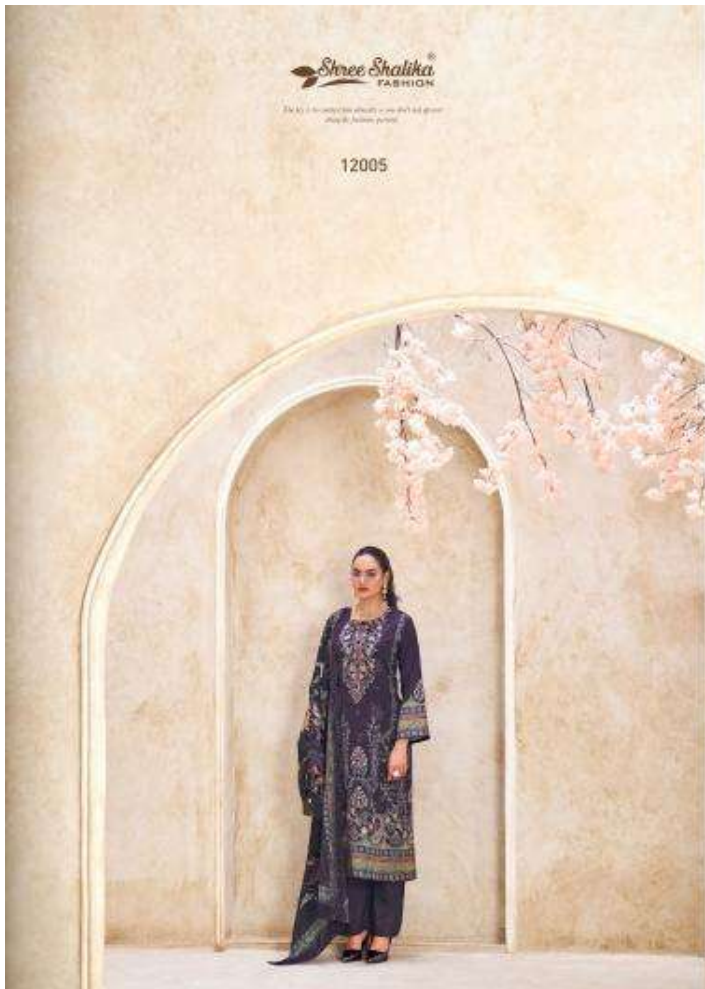

TIMELESS TRENDS TIMELESS TRENDS TIMELESS TRENDS TIMELESS TRENDS

The combination of all the patterns in the shawl is what makes it a timeless and elegant piece.

12003

Shree Shalika  
FASHION

12004

BEAUTIFUL SHADES BEAUTIFUL SHADES BEAUTIFUL SHADES BEAUTIFUL SHADES

Shree Shalika  
FASHION

2018-19 Collection

12005

12005

Published Online on 01/12/2023 at 10:00 AM  
© 2023 Sree Shalika Fashion

WEAVER DREAM WEAVER DREAM WEAVER DREAM WEAVER DREA

Sree Shalika  
FASHION

AL PLEGRANCE