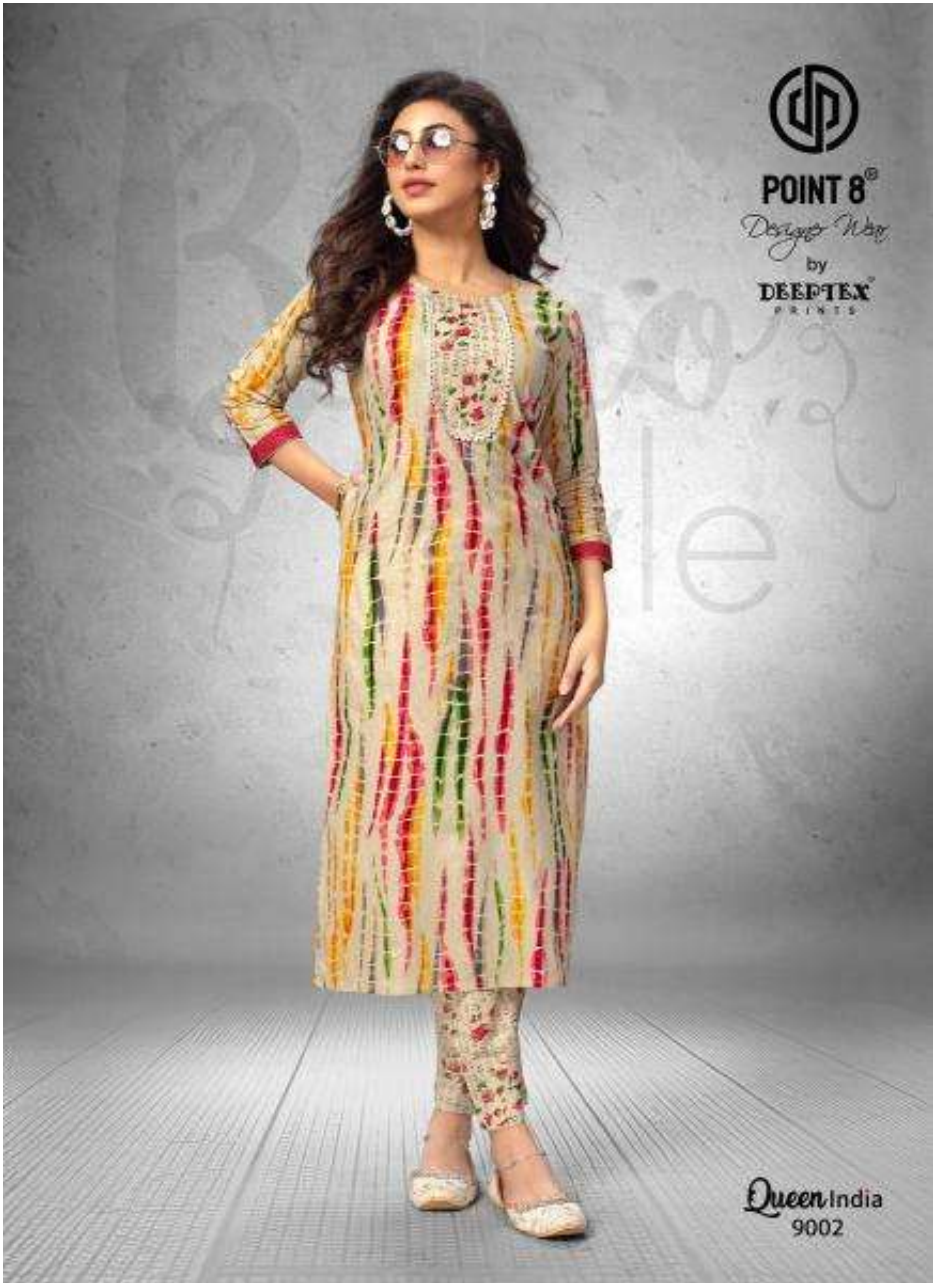

POINT 8®

Designer Wear

by

DEEPTEX

PRINTS

Queen India
9002