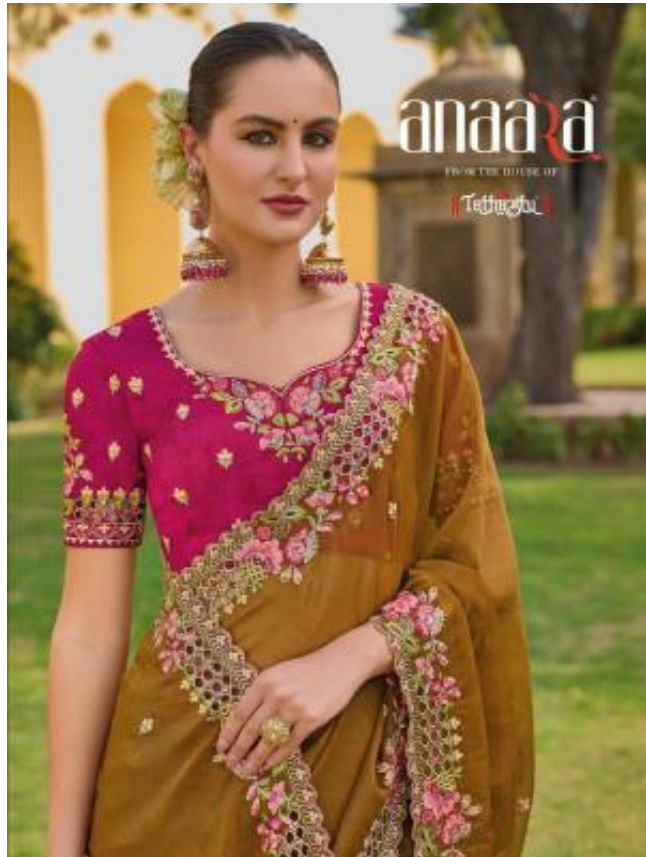

anada

anaa

anadaf

anika

|| TattvaTM ||

| DESIGN NO: | DESCRIPTION | PRICE |
|------------|-----------------------------|----------------|
| TE-6901 | SAREE | 2885/- |
| TE-6902 | SAREE | 2885/- |
| TE-6903 | SAREE | 2655/- |
| TE-6904 | SAREE | 2485/- |
| TE-6905 | SAREE | 2885/- |
| TE-6906 | SAREE | 2885/- |
| TE-6907 | SAREE | 2515/- |
| TE-6908 | SAREE | 2595/- |
| TE-6909 | SAREE | 2595/- |
| TE-6910 | SAREE | 2885/- |
| | TOTAL | 27230/- |
| | 05% GST EXTRA ON ABOVE RATE | |