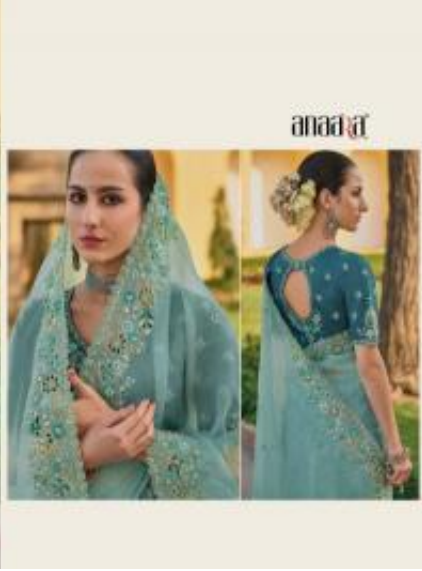

anada

anaa

anadaf

anika

|| TattvaTM ||

| DESIGN NO: | DESCRIPTION | PRICE |
|------------|-----------------------------|----------------|
| TE-6901 | SAREE | 2885/- |
| TE-6902 | SAREE | 2885/- |
| TE-6903 | SAREE | 2655/- |
| TE-6904 | SAREE | 2485/- |
| TE-6905 | SAREE | 2885/- |
| TE-6906 | SAREE | 2885/- |
| TE-6907 | SAREE | 2515/- |
| TE-6908 | SAREE | 2595/- |
| TE-6909 | SAREE | 2595/- |
| TE-6910 | SAREE | 2885/- |
| | TOTAL | 27230/- |
| | 05% GST EXTRA ON ABOVE RATE | |