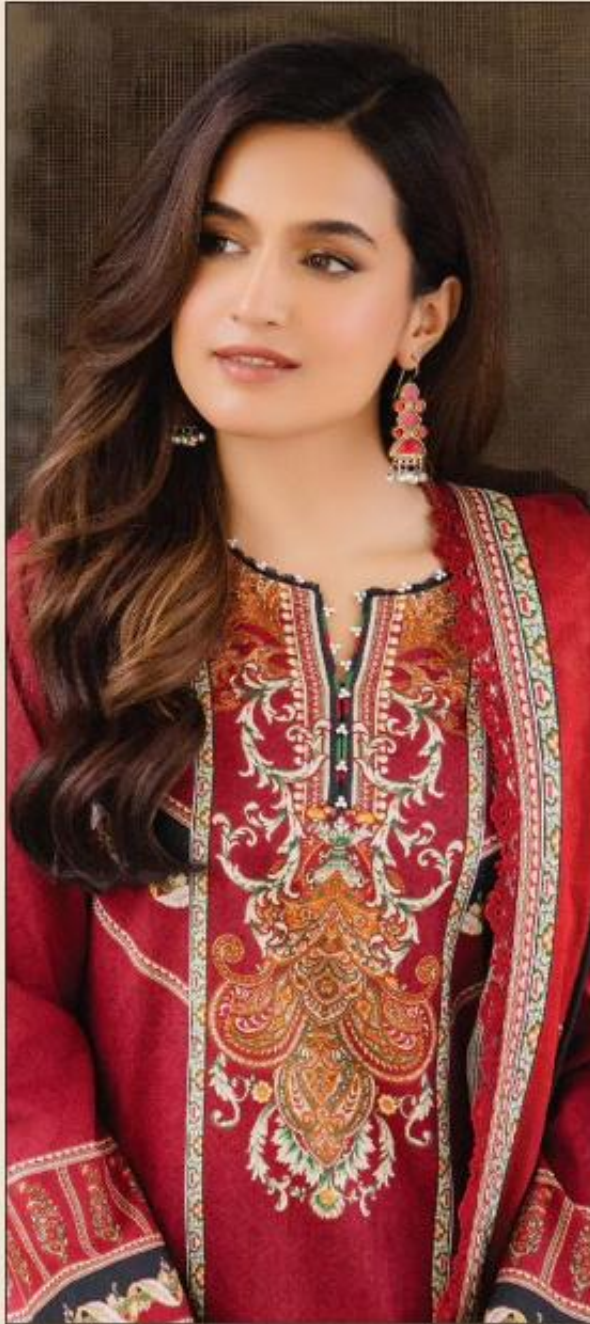

*Nafisa Cotton*TM

100% Cotton Salwar Suits

Faiza

Karachi Queen

Vol.09

*Nafisa Cotton*TM

100% Cotton Salwar Suits

Faiza

Karachi Queen

Vol.09

The Gorgeous Look

the art of fashion

Want to get observed in the party, then just go for this sensationally amazing motif.

Nafisa Cotton

100% Cotton Salwar Suits

DND.9001

Nafise Cotton[®]

100% Cotton Salwar Suits

DNO.9002

The Stailisht

the art of fashion

Elegance
the art of fashion

Bright red with blue combination - a very festive merge indulging different shades, contemporary yoke design with ctweck border to edge , a perfect design for any occasion any time....

Nafise Cotton

100% Cotton Salwar Suits

DND.9003

Nafise Cotton

100% Cotton Salwar Suits

DND9004

Beauty of Fashion

Look sensationally awesome in this summer with this ready border saree.