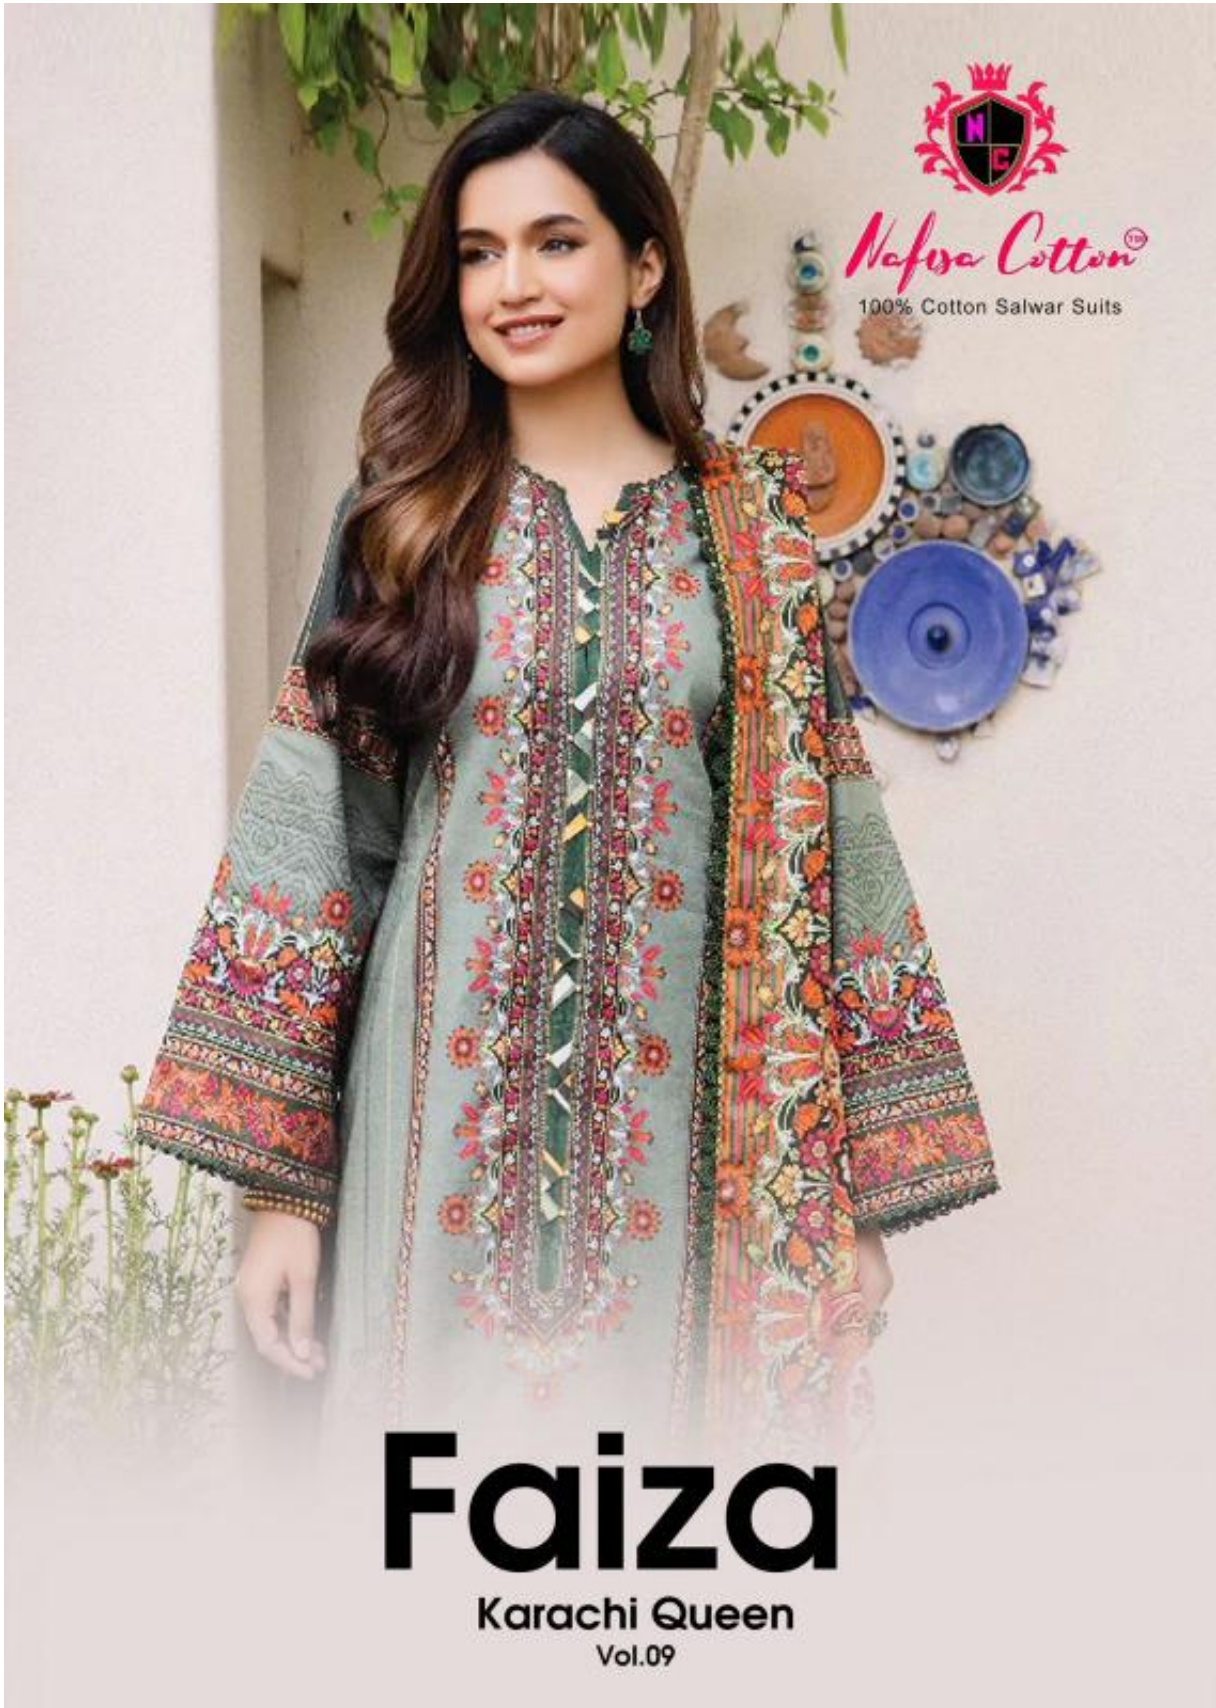

*Nafisa Cotton*TM

100% Cotton Salwar Suits

Faiza

Karachi Queen

Vol.09

*Nafisa Cotton*TM

100% Cotton Salwar Suits

Faiza

Karachi Queen

Vol.09

The Gorgeous Look

the art of fashion

Want to get observed in the party, then just go for this sensationally amazing motif.

Nafisa Cotton

100% Cotton Salwar Suits

DND.9001

Nafise Cotton[®]

100% Cotton Salwar Suits

DNO.9002

The Stailisht

the art of fashion

Elegance
the art of fashion

Bright red with blue combination - a very festive merge indulging different shades, contemporary yoke design with ctweck border to edge , a perfect design for any occasion any time....