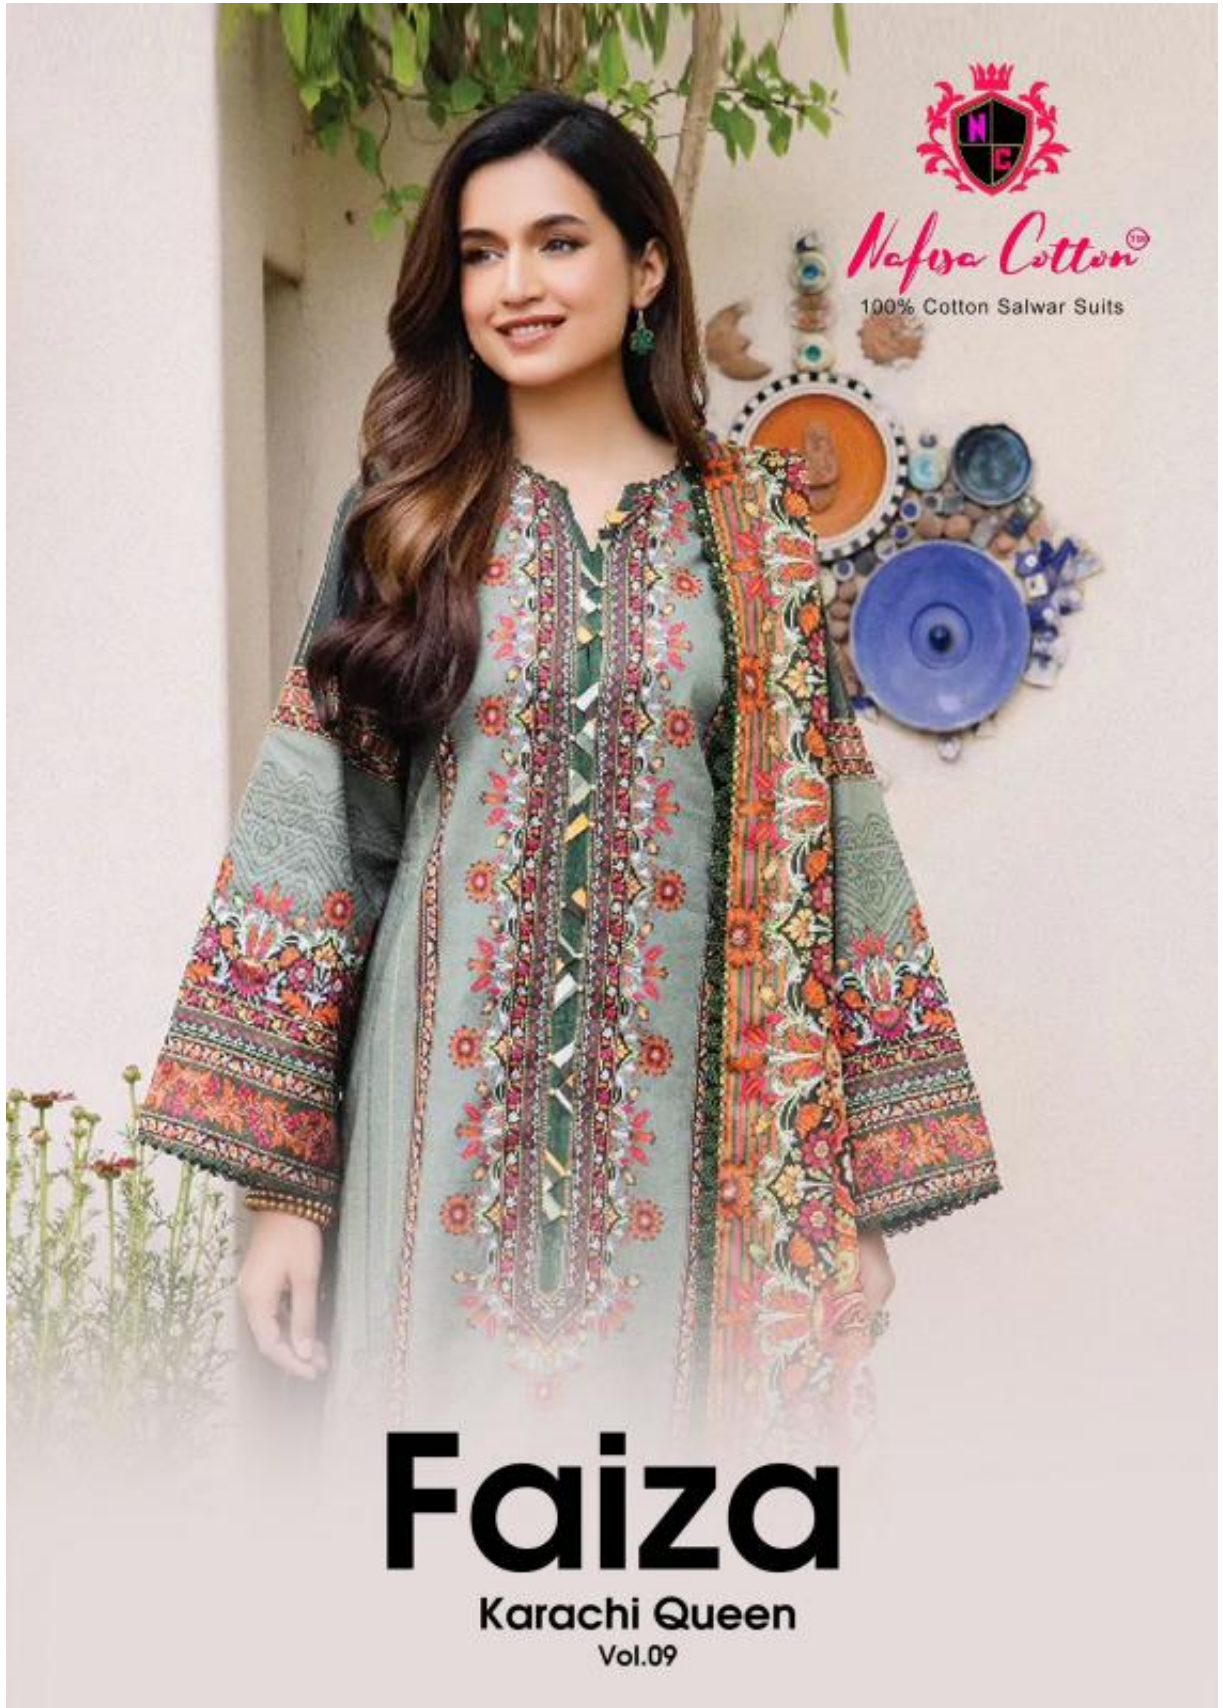

*Nafisa Cotton*TM

100% Cotton Salwar Suits

Faiza

Karachi Queen

Vol.09

*Nafisa Cotton*TM

100% Cotton Salwar Suits

Faiza

Karachi Queen

Vol.09

The Gorgeous Look

the art of fashion

Want to get observed in the party, then just go for this sensationally amazing motif.

Nafisa Cotton

100% Cotton Salwar Suits

DND.9001

Nafise Cotton[®]

100% Cotton Salwar Suits

DNO.9002

The Stailisht

the art of fashion

Elegance
the art of fashion

Bright red with blue combination - a very festive merge indulging different shades, contemporary yoke design with ctweck border to edge , a perfect design for any occasion any time....