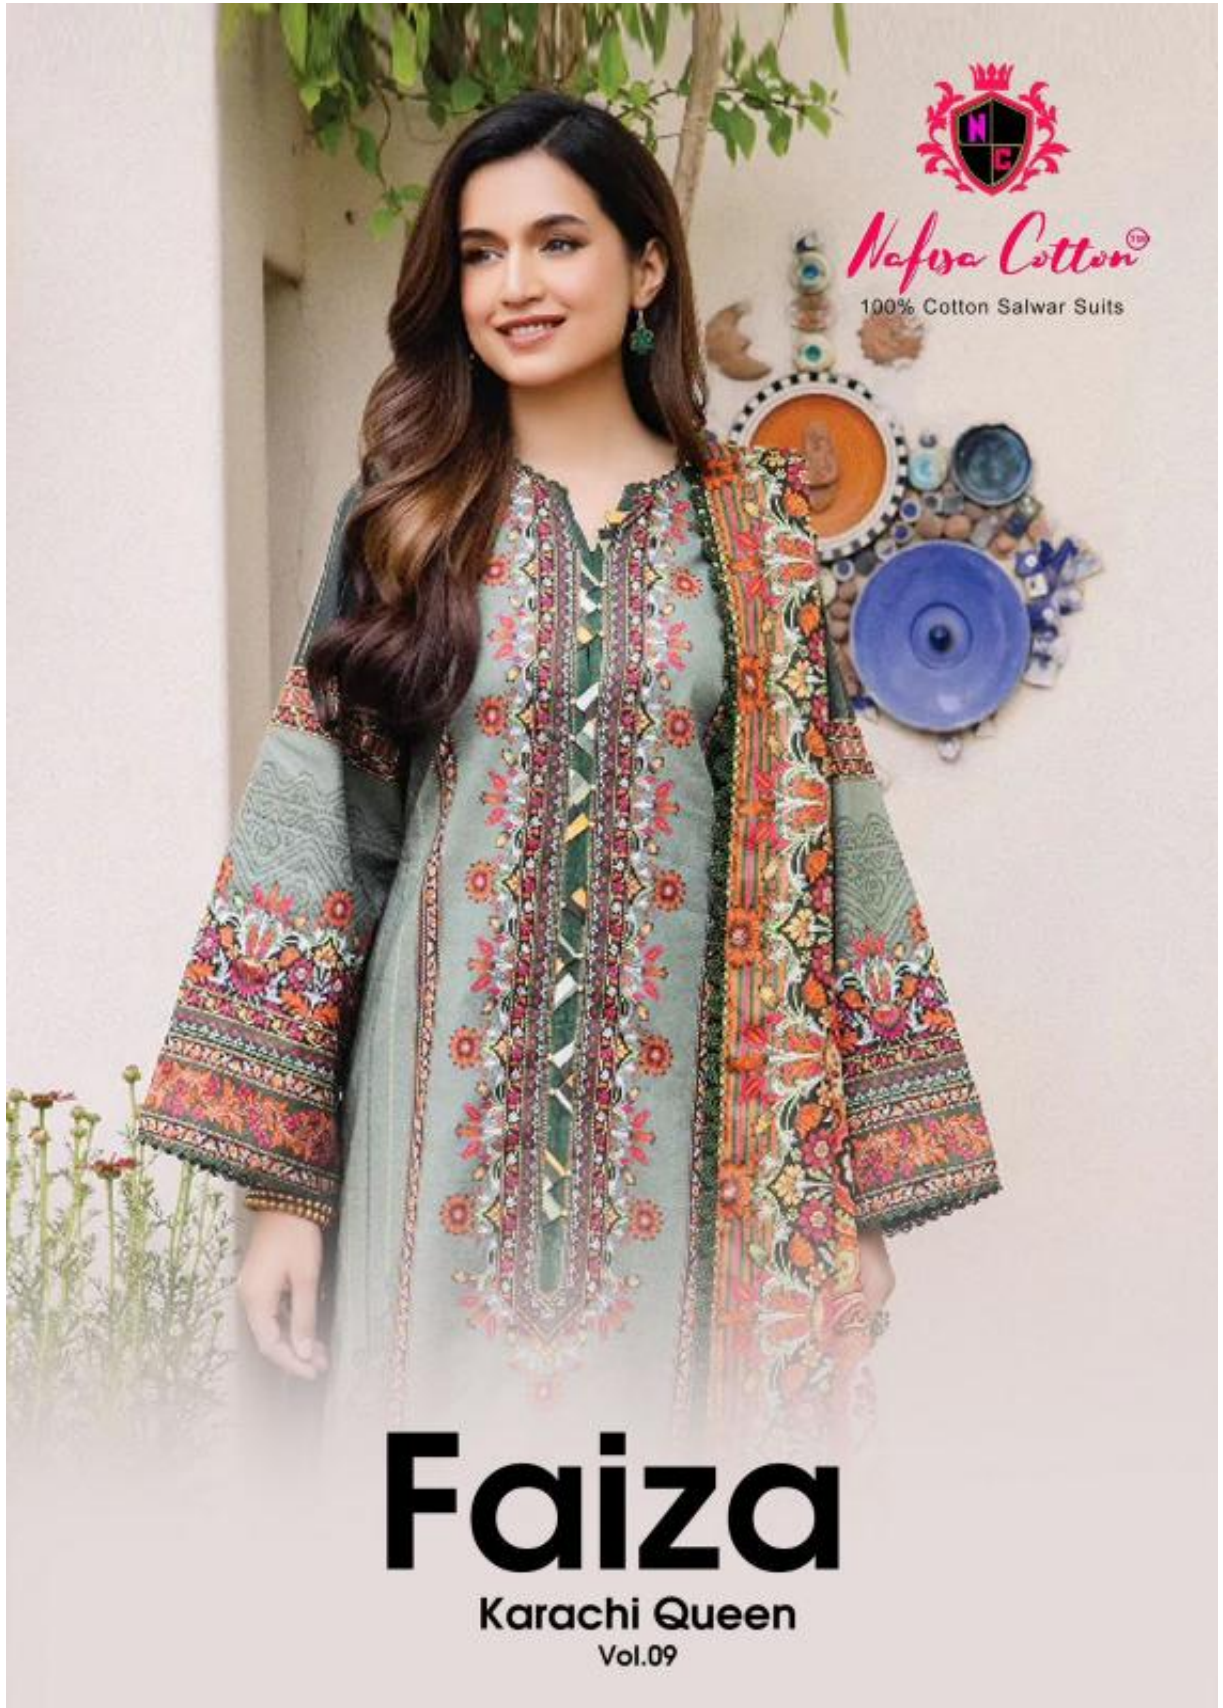

*Nafisa Cotton*TM

100% Cotton Salwar Suits

Faiza

Karachi Queen

Vol.09

*Nafisa Cotton*TM

100% Cotton Salwar Suits

Faiza

Karachi Queen

Vol.09

The Gorgeous Look

the art of fashion

Want to get observed in the party, then just go for this sensationally amazing motif.

Nafisa Cotton
100% Cotton Salwar Suits

DND.9001

Nafise Cotton[®]

100% Cotton Salwar Suits

DNO.9002

The Stailisht

the art of fashion

Elegance the art of fashion

Bright red with blue combination - a very festive merge indulging different shades, contemporary yoke design with ctweck border to edge , a perfect design for any occasion any time....