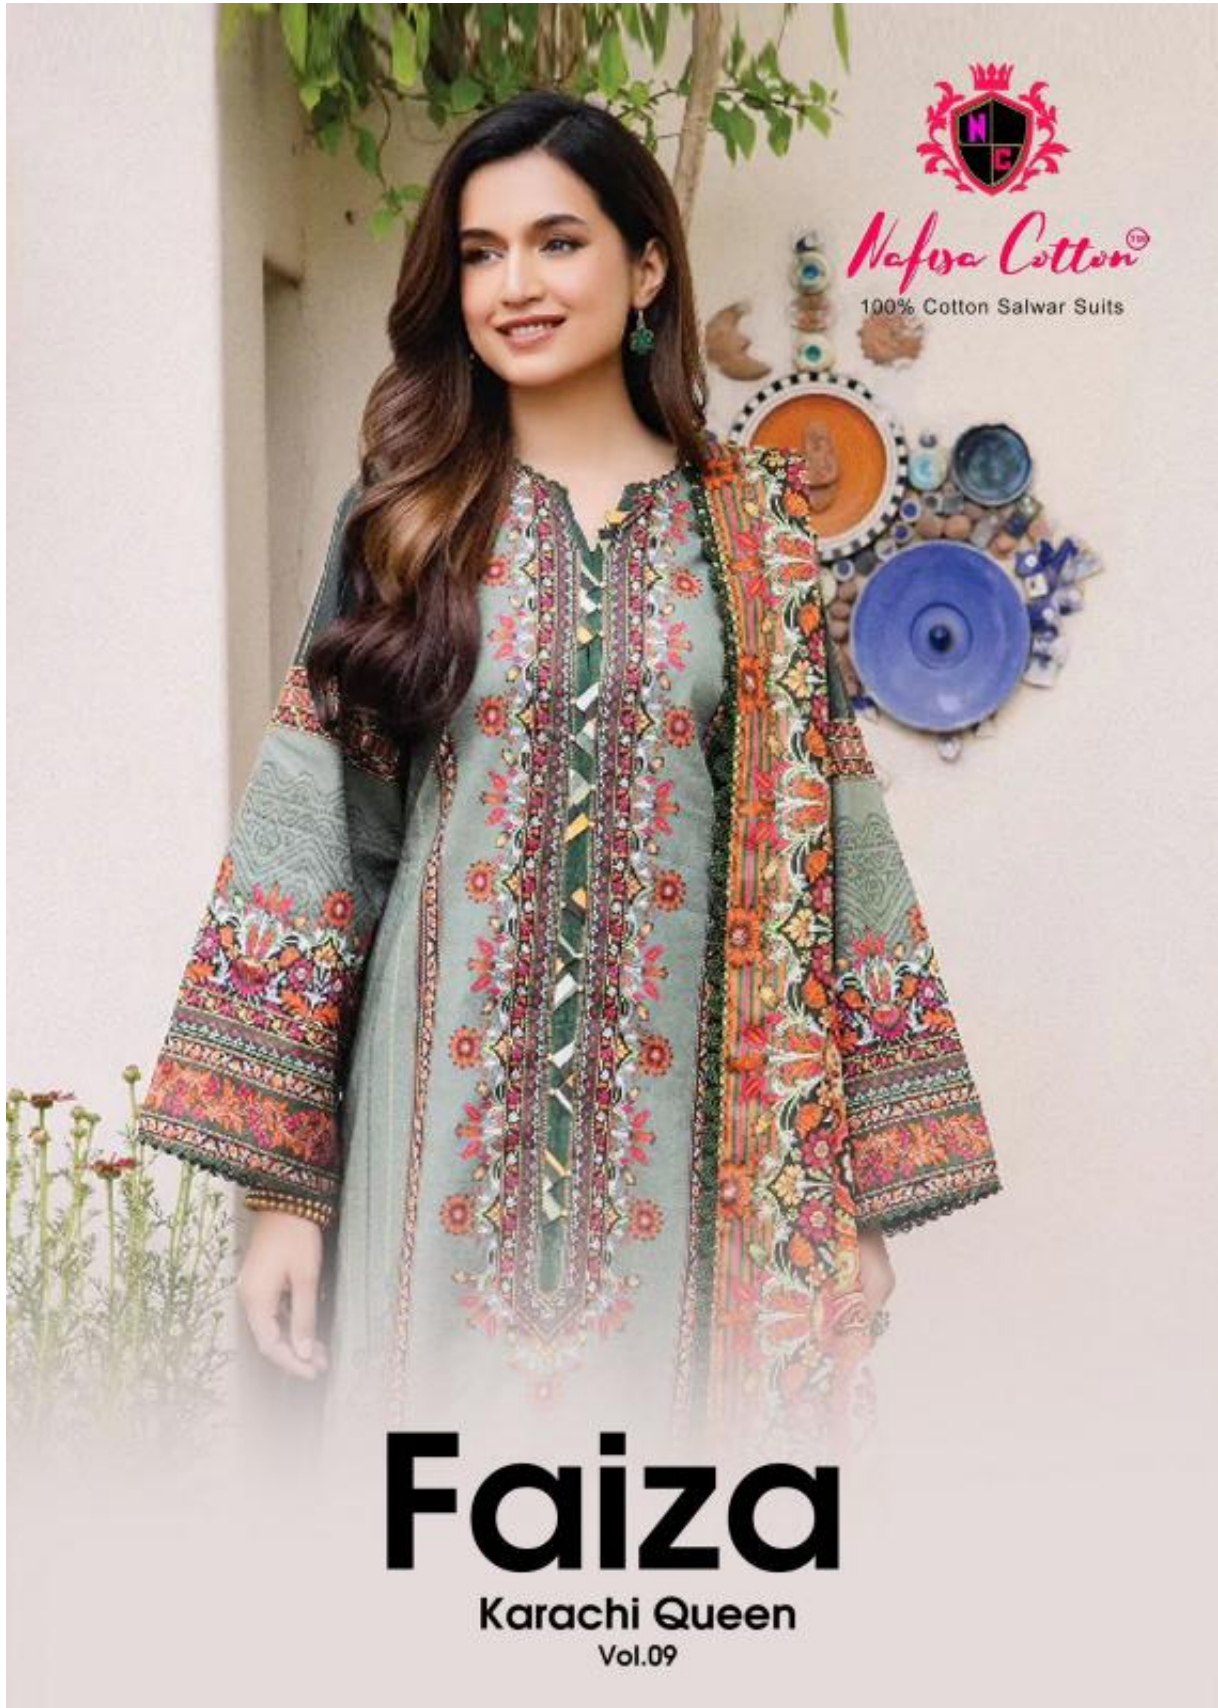

*Nafisa Cotton*TM

100% Cotton Salwar Suits

Faiza

Karachi Queen

Vol.09

*Nafisa Cotton*TM

100% Cotton Salwar Suits

Faiza

Karachi Queen

Vol.09

The Gorgeous Look

the art of fashion

Want to get observed in the party, then just go for this sensationally amazing motif.

Nafisa Cotton
100% Cotton Salwar Suits

DND.9001

Nafise Cotton[®]

100% Cotton Salwar Suits

DNO.9002

The Stailisht

the art of fashion

Elegance the art of fashion

Bright red with blue combination - a very festive merge indulging different shades, contemporary yoke design with ctweck border to edge , a perfect design for any occasion any time....