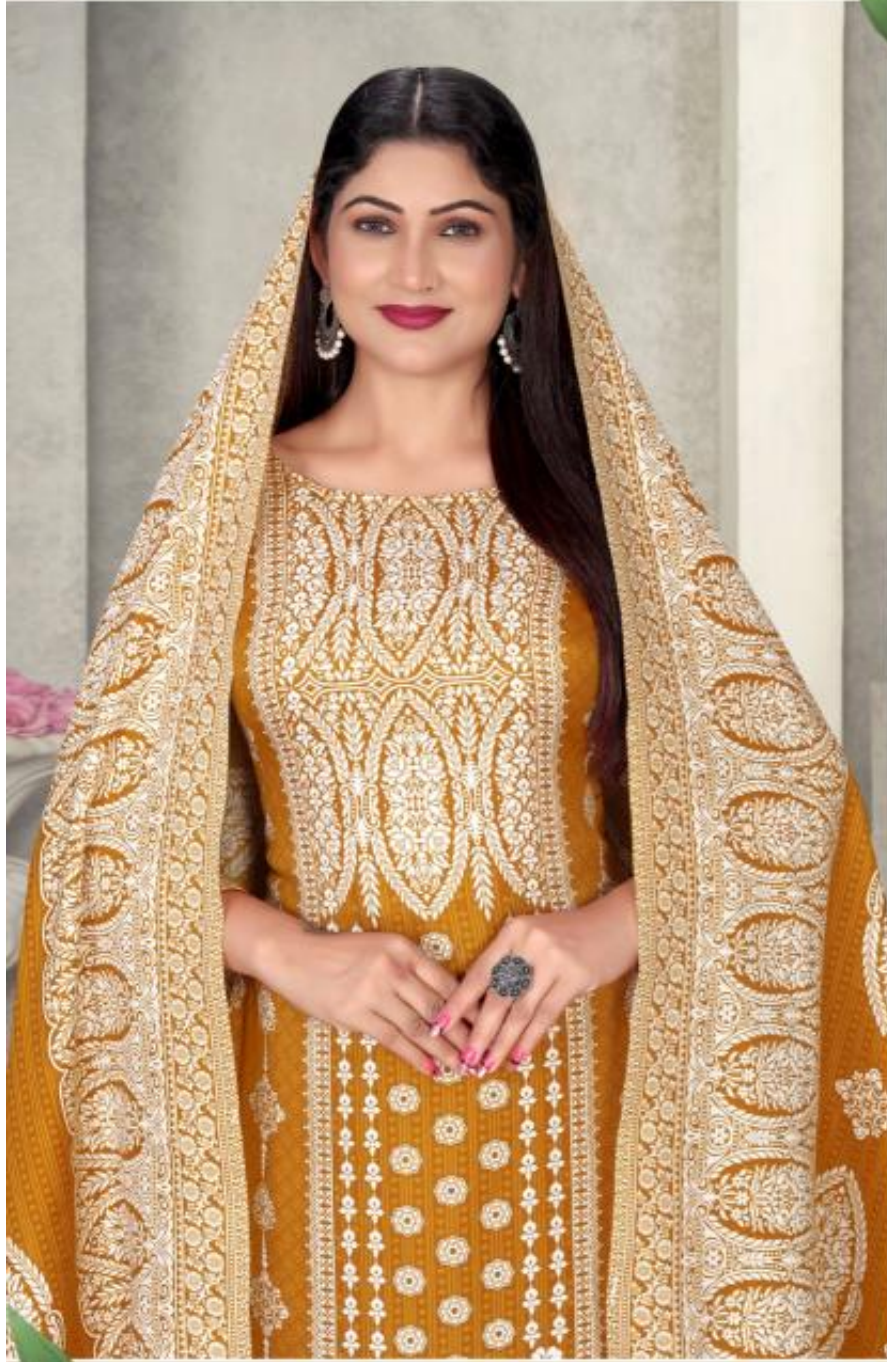

Pashmina Shwal Suit

Vol-16

Pashmina Shwal Suit

Vol-16

1006

GET, SET AND GO TO REVAMP YOUR WARDROBE WITH A DASH OF GOLDEN SPARK AND MATCHLESS DESIGNS THIS SEASON

DREAM
catcher

1001

ALLURING COLOUR PALETTE, DETAILING AND SOOTHING FEEL - ALL TOGETHER CREATES PICTURE PERFECT ATTIRE FOR YOU!

1002

1008

EMBRACE UNIQUE STYLE STATEMENT WITH THE COLLECTION THAT RADIATES YOUTHFULNESS, QUIRK AND CLASS AT THE SAME TIME