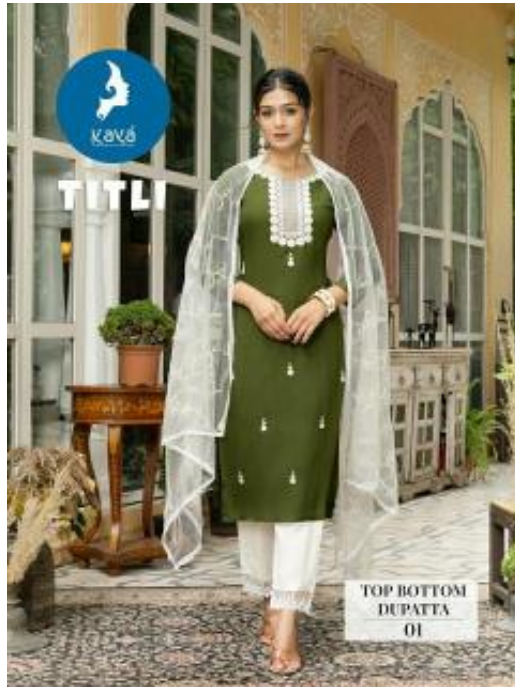

TITLI

TITLI	
TYPE	TOP-BOTTOM/OPAKATA
TOP	POPOH SLEEV
BODY/OP	KOPON
OPAKATA	SOFT NET WITH FABR SIKREL

TITLI

TOP BOTTOM
DUPATTA
07