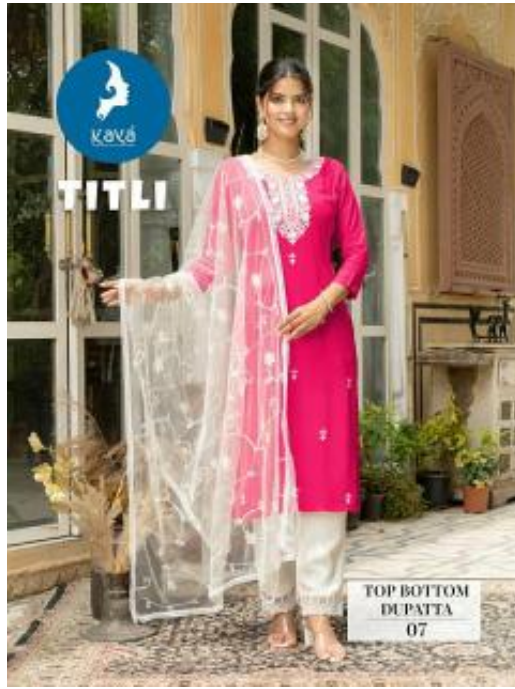

TITLI

TITLI	
TYPE	TOP-BOTTOM/OPAKATA
TOP	POPOH SLEEV
BODY/OP	KOPON
OPAKATA	SOFT NET WITH FABR SIKREL

TITLI

TOP BOTTOM
DUPATTA
07