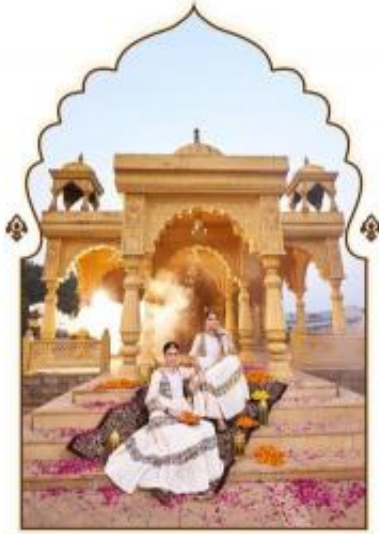

SPARKLE
AND SHINE

Kasturi

(With inner)

Size- M.L.XL.XXL.3XL.4XL.5XL

1001

1002

1003

1004