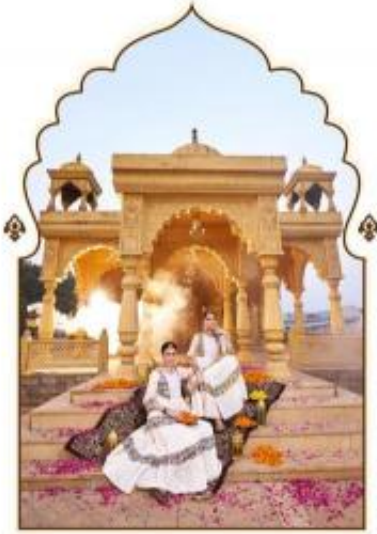

SPARKLE
AND SHINE

Kasturi

(With inner)

Size- M.L.XL.XXL.3XL.4XL.5XL

1001

1002

1003

1004