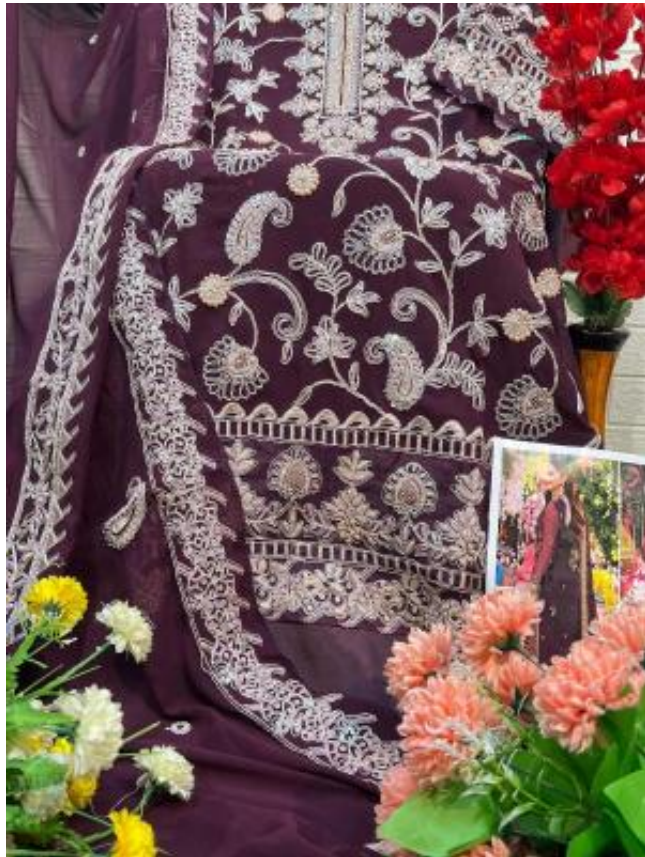

**ALK**  
AL KHUSHBU

**ALK-6030**

**TOP** Two Georgette with Heavy Embroidery lot 2.90

**BOTTOM INNER** Dual Satoon lot 4.25

**DUPATTA** Two Georgette with Heavy Embroidery lot 2.40

**CALL 8076170285**

Cash on delivery  
 We will give you details in other languages if needed  
 We provide home services as well  
 We are the best quality in the market

ZAHRA RUBAB

ALK-6030

ALK-6031

ALK-6032

AK

AL KHUSHBU

Back  
Work

**ALK-6031**

**TDP** Two Georgette with Heavy Embroidery lot 2.90

**BOTTOM INNER** Dual Satin lot 4.25

**DUPATTA** Two Georgette with Heavy Embroidery lot 2.40

**CARE** 80%W/20%N

Dry Clean  
 Do not use bleach or other whitening chemicals  
 Iron on back, inside-out, low heat  
 Do not dry clean in steam