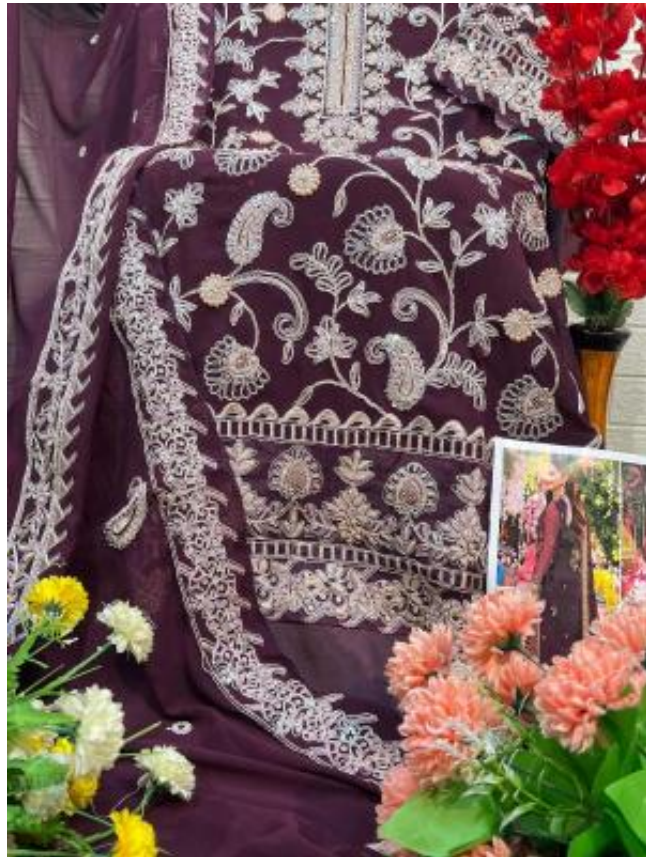

**ALK**  
AL KHUSHBU

**ALK-6030**

**TOP** Two Georgette with Heavy Embroidery lot 2.90  
**BOTTOM INNER** Dual Satoon lot 4.25  
**DUPATTA** Two Georgette with Heavy Embroidery lot 2.40

**CALL 8076170285**  
📍 South India  
📍 20% off on all items in other leading stores  
📍 Free home delivery available  
📍 For all the styles in show catalog

ZAHRA RUBAB

ALB-6030

ALB-6031

ALB-6032

ALK-6031

**TDP** Two Georgette with Heavy Embroidery lot 2,300

**BOTTOM INNER** Dual Georgette lot 4,200

**DUPATTA** Two Georgette with Heavy Embroidery lot 2,400