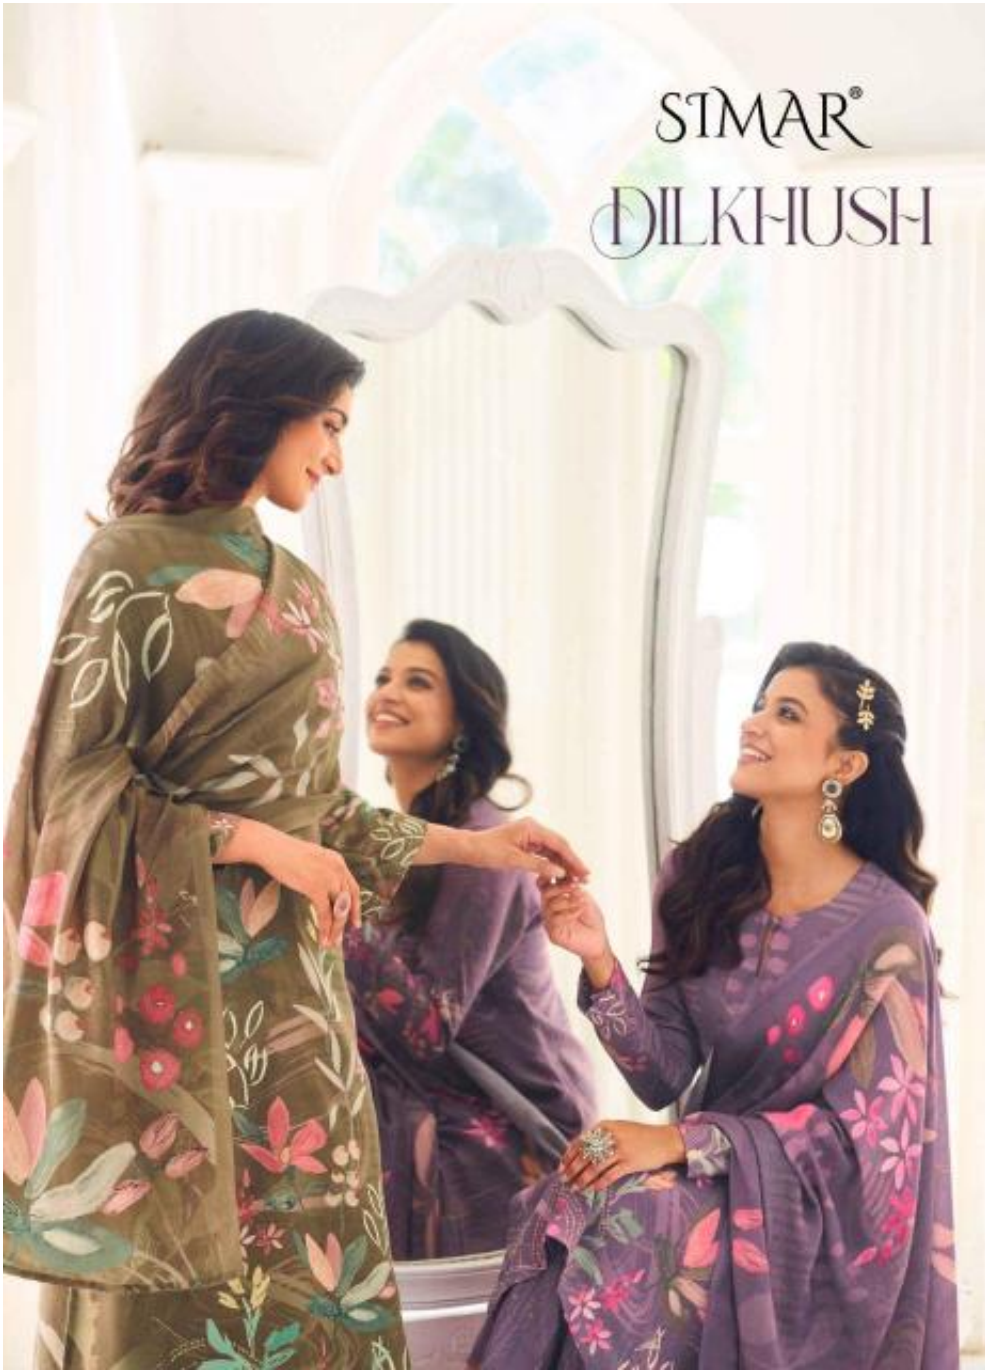

SIMAR®
DILKHUSH