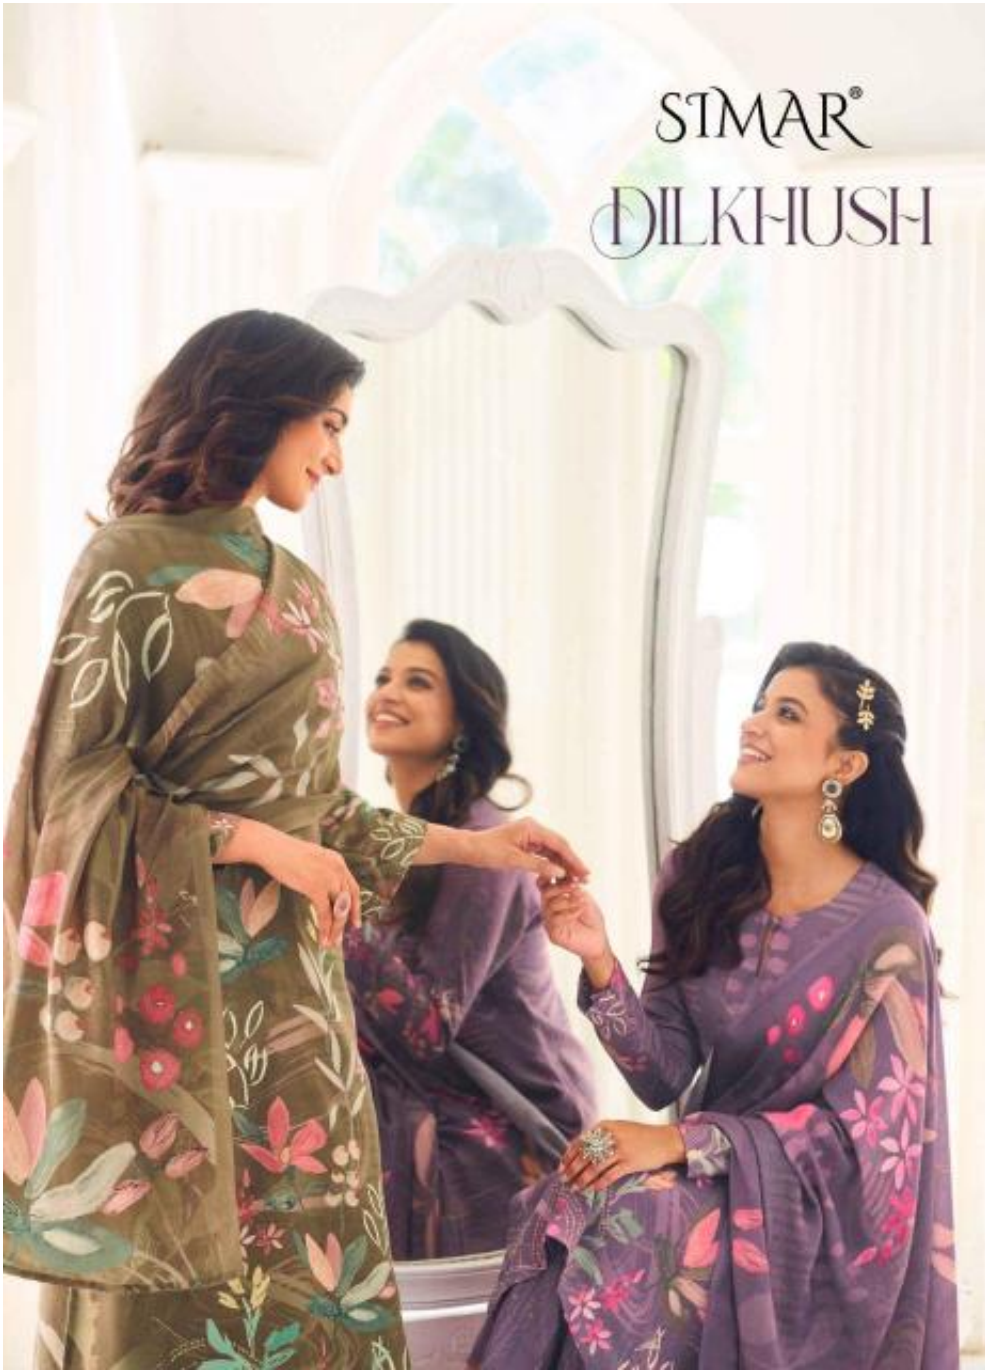

DILKHUSH

*Presented by*  
*Dilkhush*

We're thankful for the people who stand by your brand as they  
stand by the world.

SIMAR®  
DILKHUSH

SIMAR®

PRODUCT NAME	DILKHUSH
D.NO.	2257
DESCRIPTION	<p><b>: TOP :</b> Pure Pashmina Digital Print With Diamond Work</p> <p><b>: BOTTOM :</b> Pure Pashmina Solid Dyed</p> <p><b>: DUPATTA :</b> Pure Pashmina Digital Print</p>