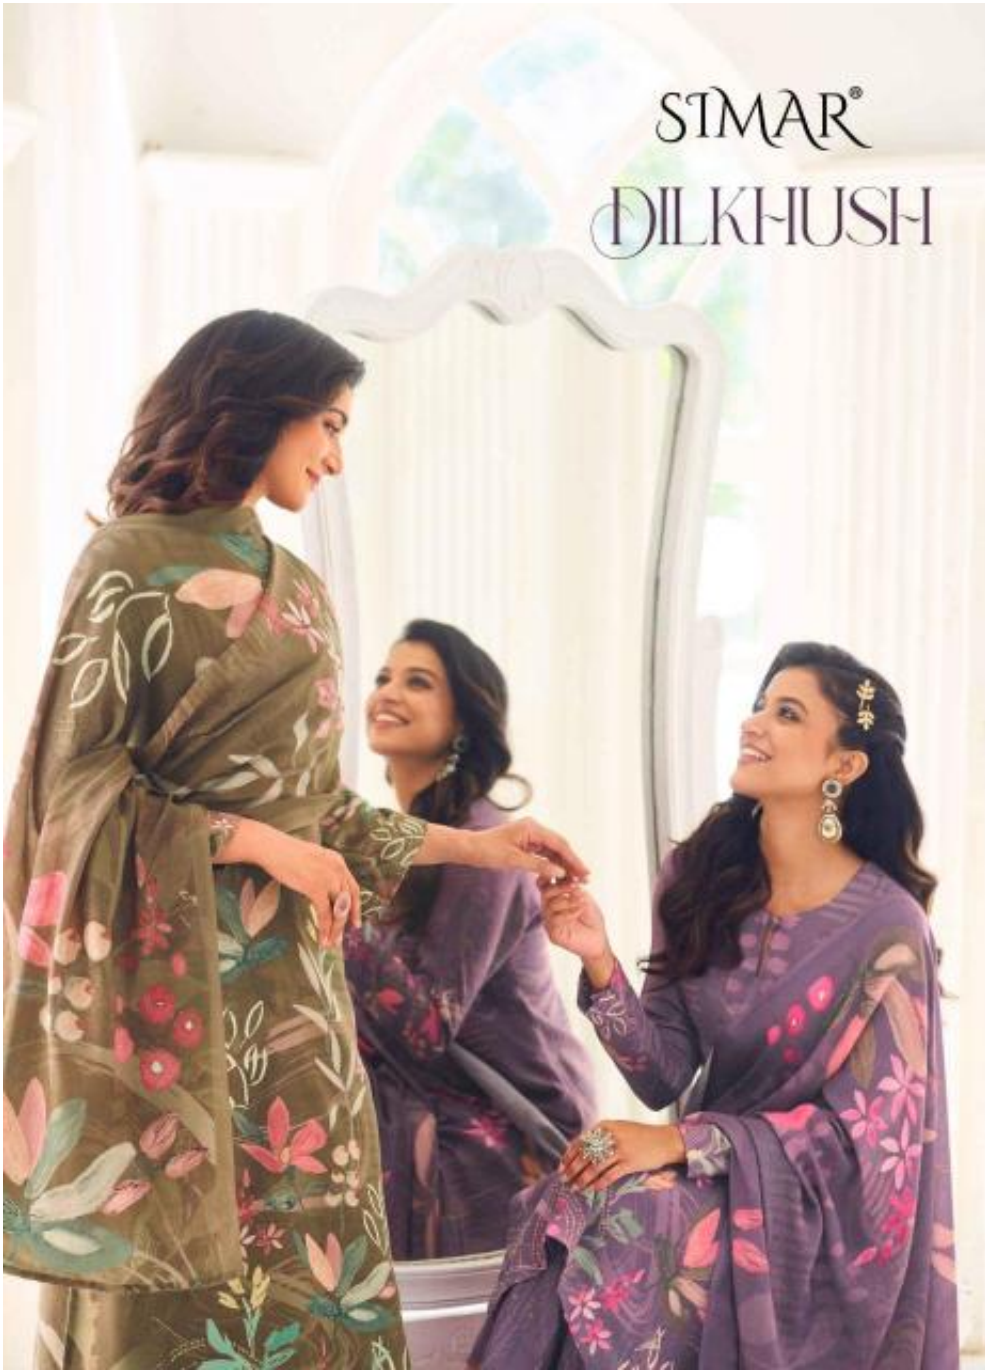

DILKHUSH

Presented by
Dilkhush

We're thankful for the people who are most grateful to us.
That's all we need.

SIMAR®
DILKHUSH

SIMAR®

PRODUCT NAME	DILKHUSH
D.NO.	2257
DESCRIPTION	<p>: TOP : Pure Pashmina Digital Print With Diamond Work</p> <p>: BOTTOM : Pure Pashmina Solid Dyed</p> <p>: DUPATTA : Pure Pashmina Digital Print</p>