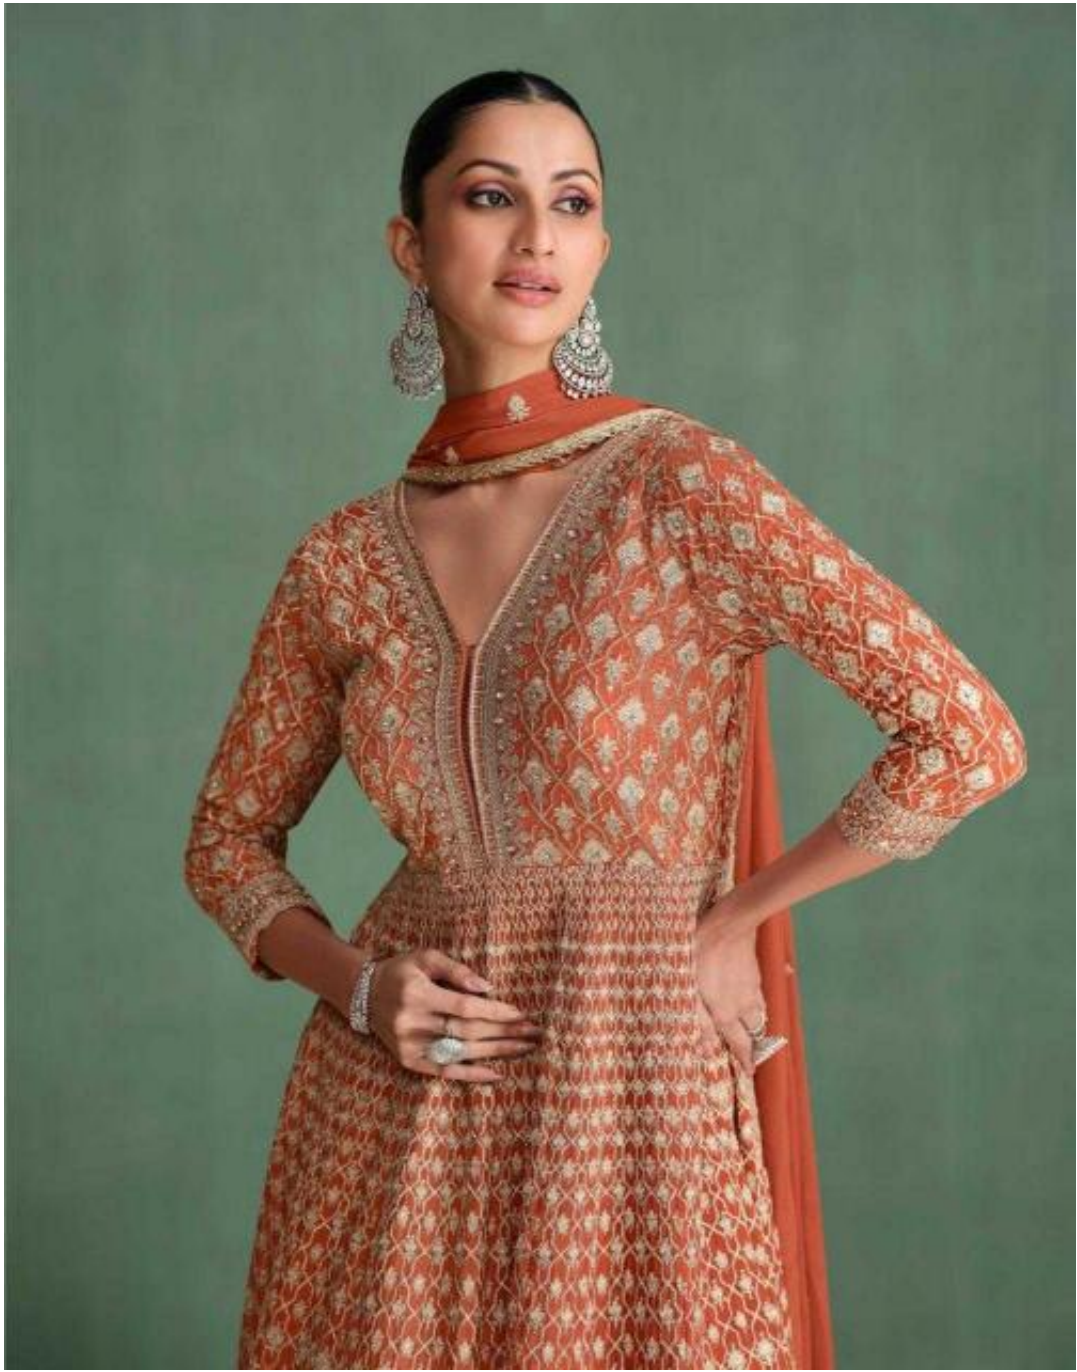

SAYURI®
Designer

ARZOO

5684

5685

5686

SAYURI[®]
—Designer—
ARZOO

SAYURI[®]
Designer

ARZOO

SAYURI[®]
Designer

CODE - 5686

SAYURI®
Designer

CODE - 5685