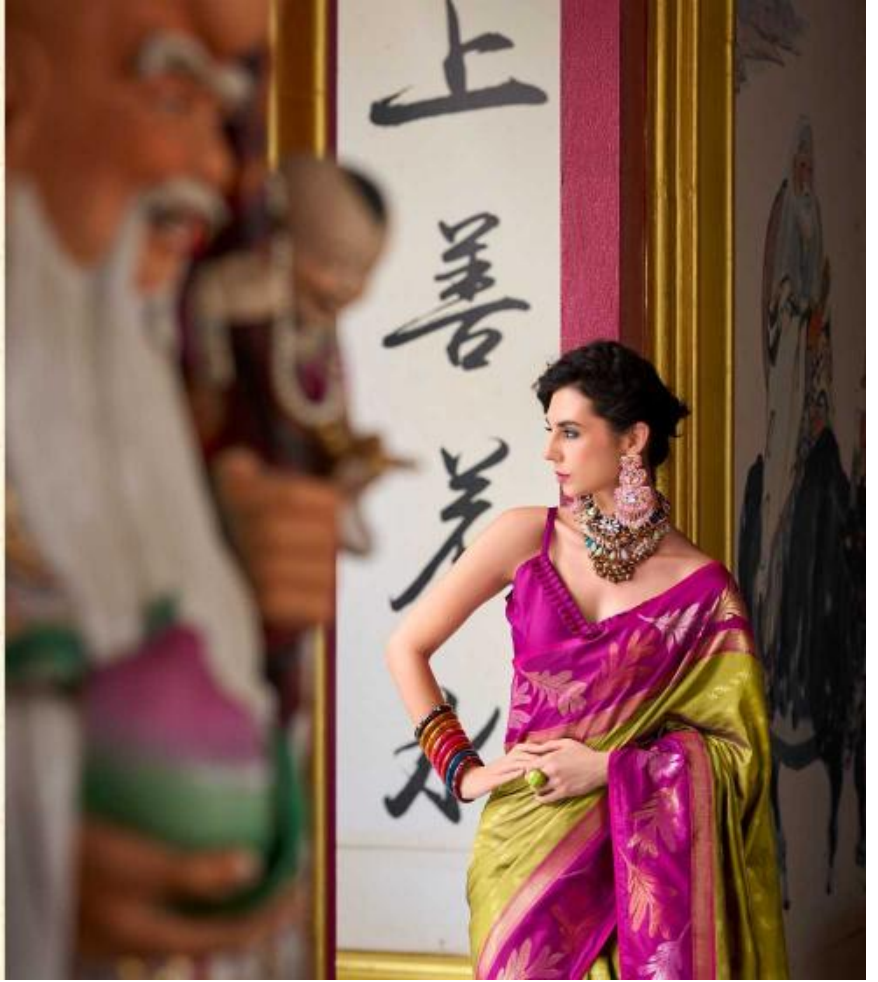

RAPATH
"The Secret of Style"

LEAF SILK

RAPATH[®]
"The Secret of Style"
PURE SOFT BANARASI SILK

RAPATH
PURE SOFT
BANARASI SILK
850004

RAJATH®
The Best of India
PURE SOFT
BANARASI SILK

RAPATHTM
The Sense of Style
PURE SOFT BANARASI SILK

RAJATH
PURE SOFT
BANARASI SILK
850006

850001

850002

850005

850006

850003

850004

850007

850008

RAPATH
"The Secret of Style"

LEAF SILK