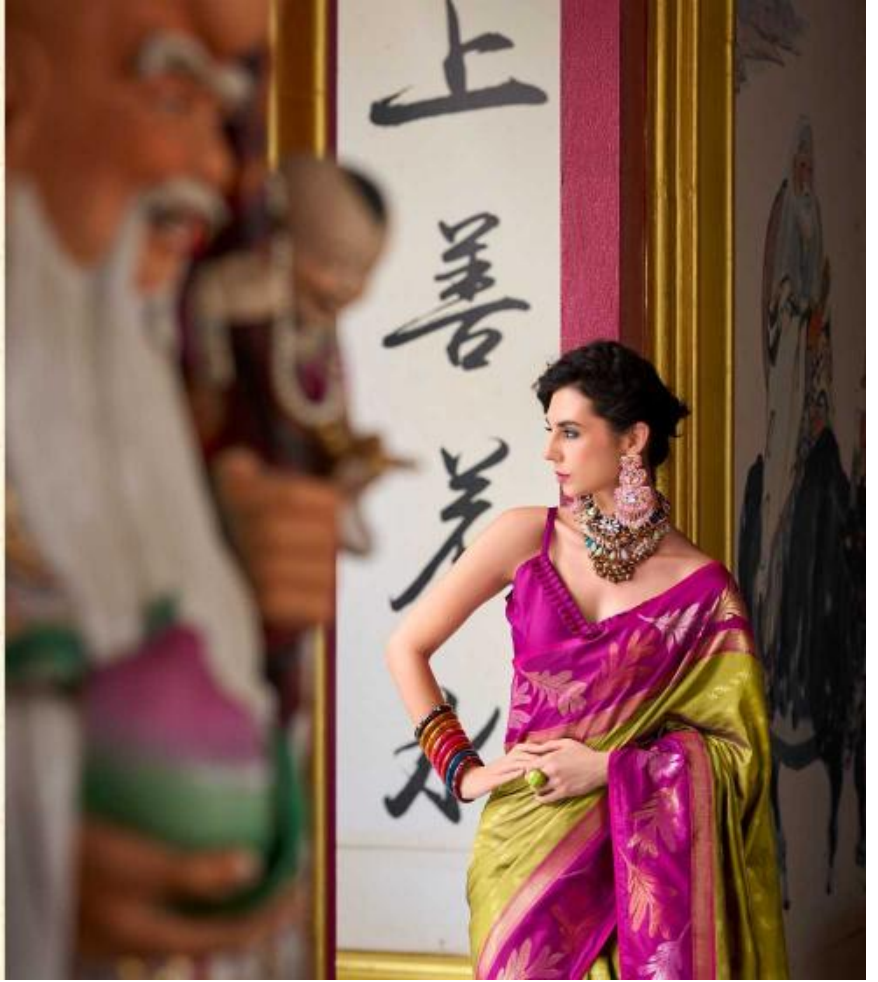

RAPATH
"The Secret of Style"

LEAF SILK

RAPATH[®]
"The Secret of Style"
PURE SOFT BANARASI SILK

RAPATH
PURE SOFT
BANARASI SILK
850004

RAJATH®
The Best of India
PURE SOFT
BANARASI SILK

RAPATH
The Secret of Style
PURE SOFT BANARASI SILK

RAJATH
PURE SOFT
BANARASI SILK
850006

850001

850002

850005

850006

850003

850004

850007

850008

RAPATH
"The Secret of Style"

LEAF SILK