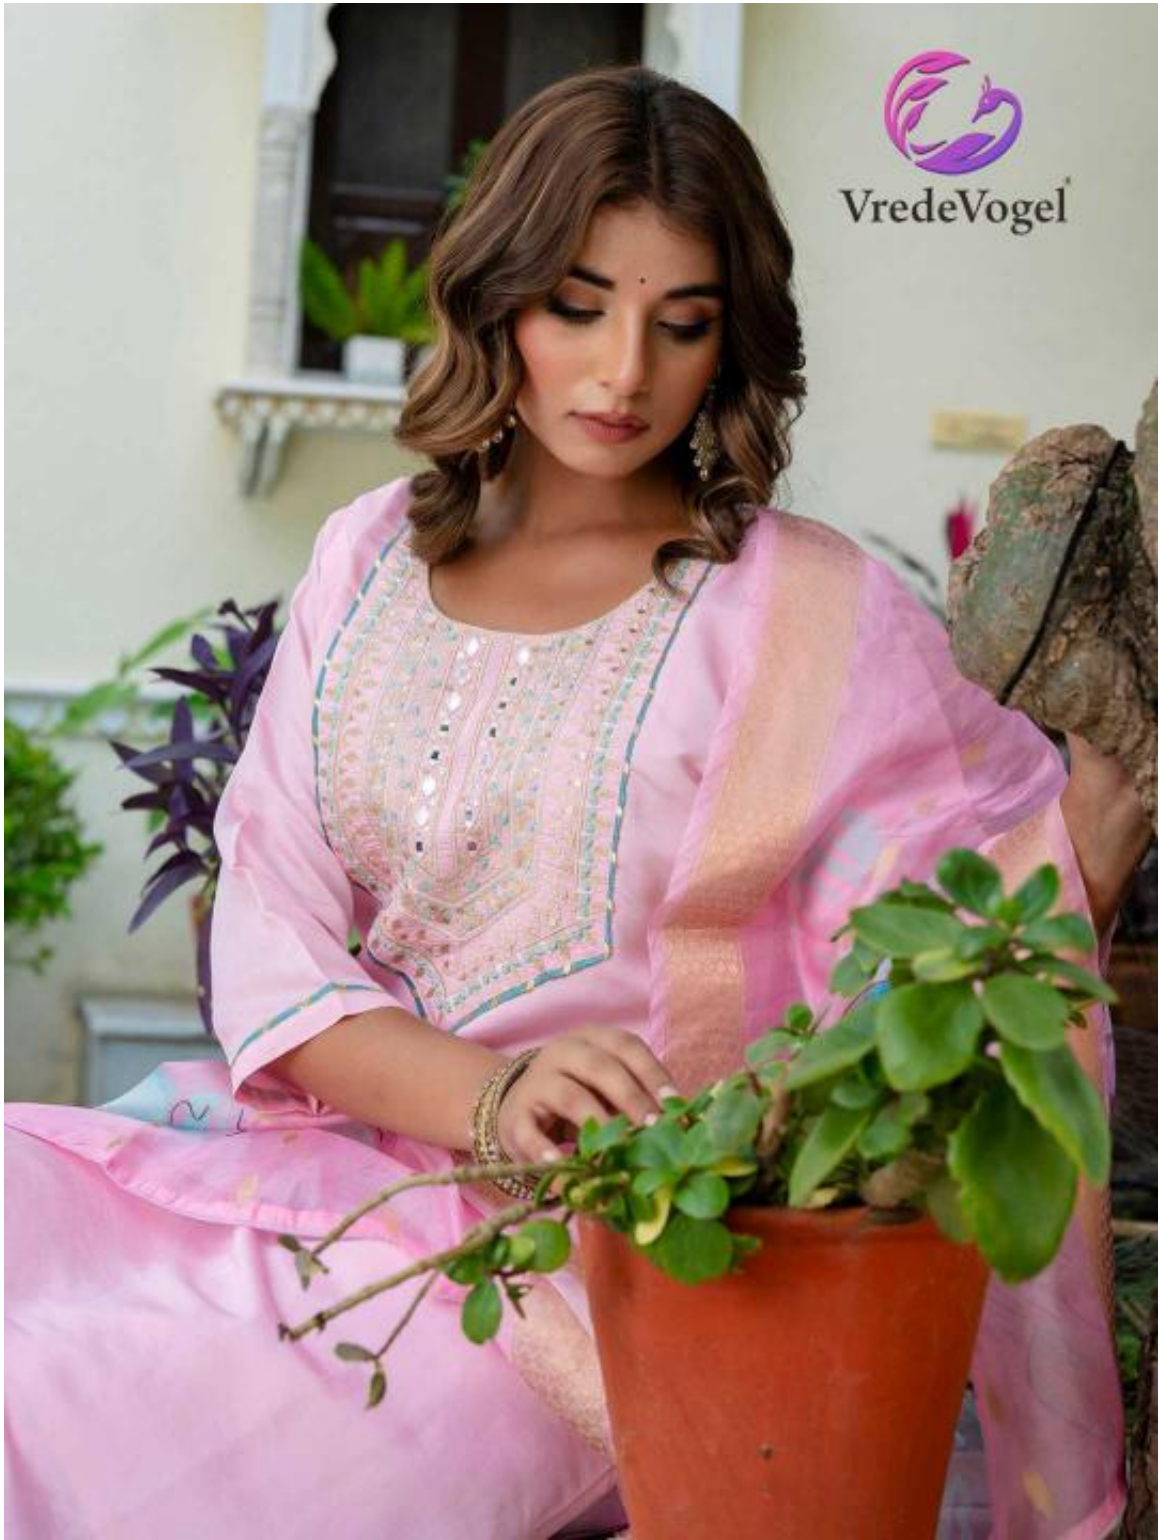

VredeVogel

VredeVogel

VredeVogel

VEERA

TOP: ROMAN SILK WITH INNER
BOTTOM: ROMAN SILK
DUPATTA: ORANGZA DIGITAL PRINT WITH TUSSLE
SIZE: S M L XL XXL