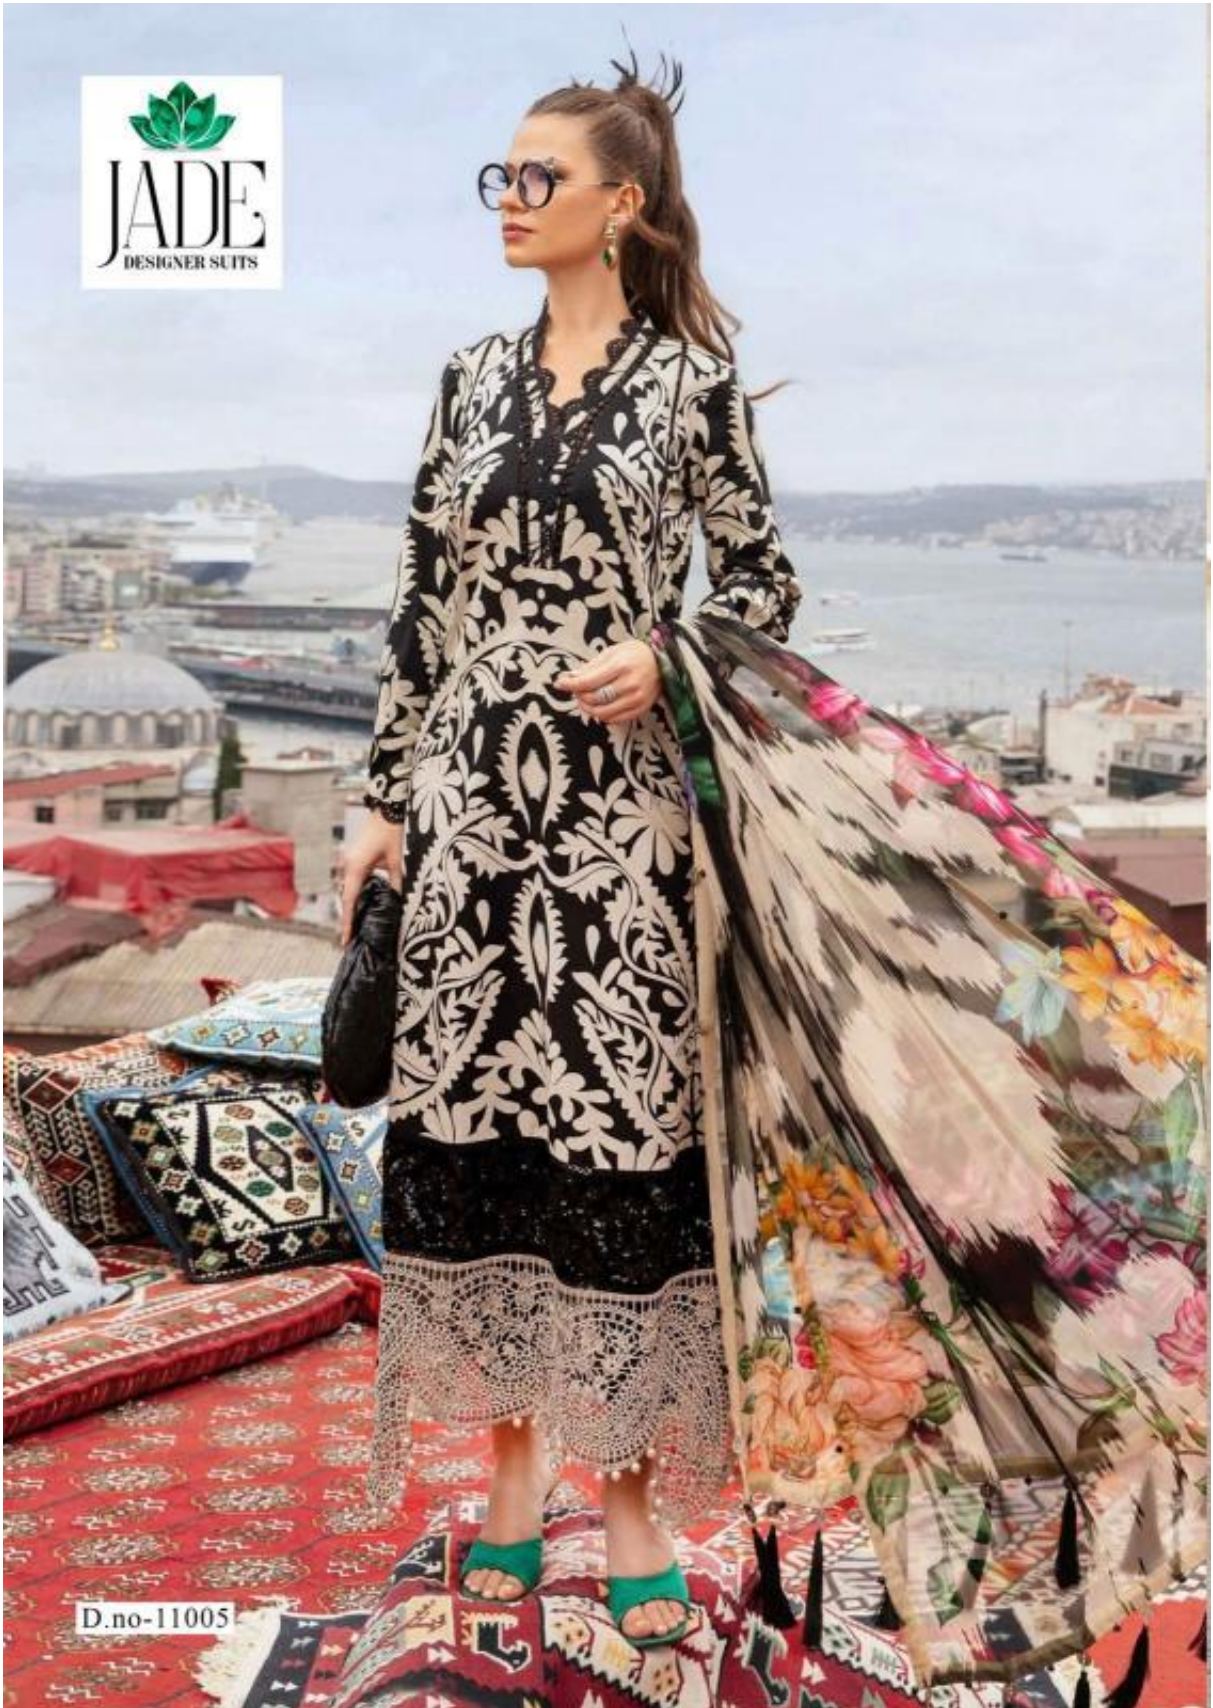

D.no-11005