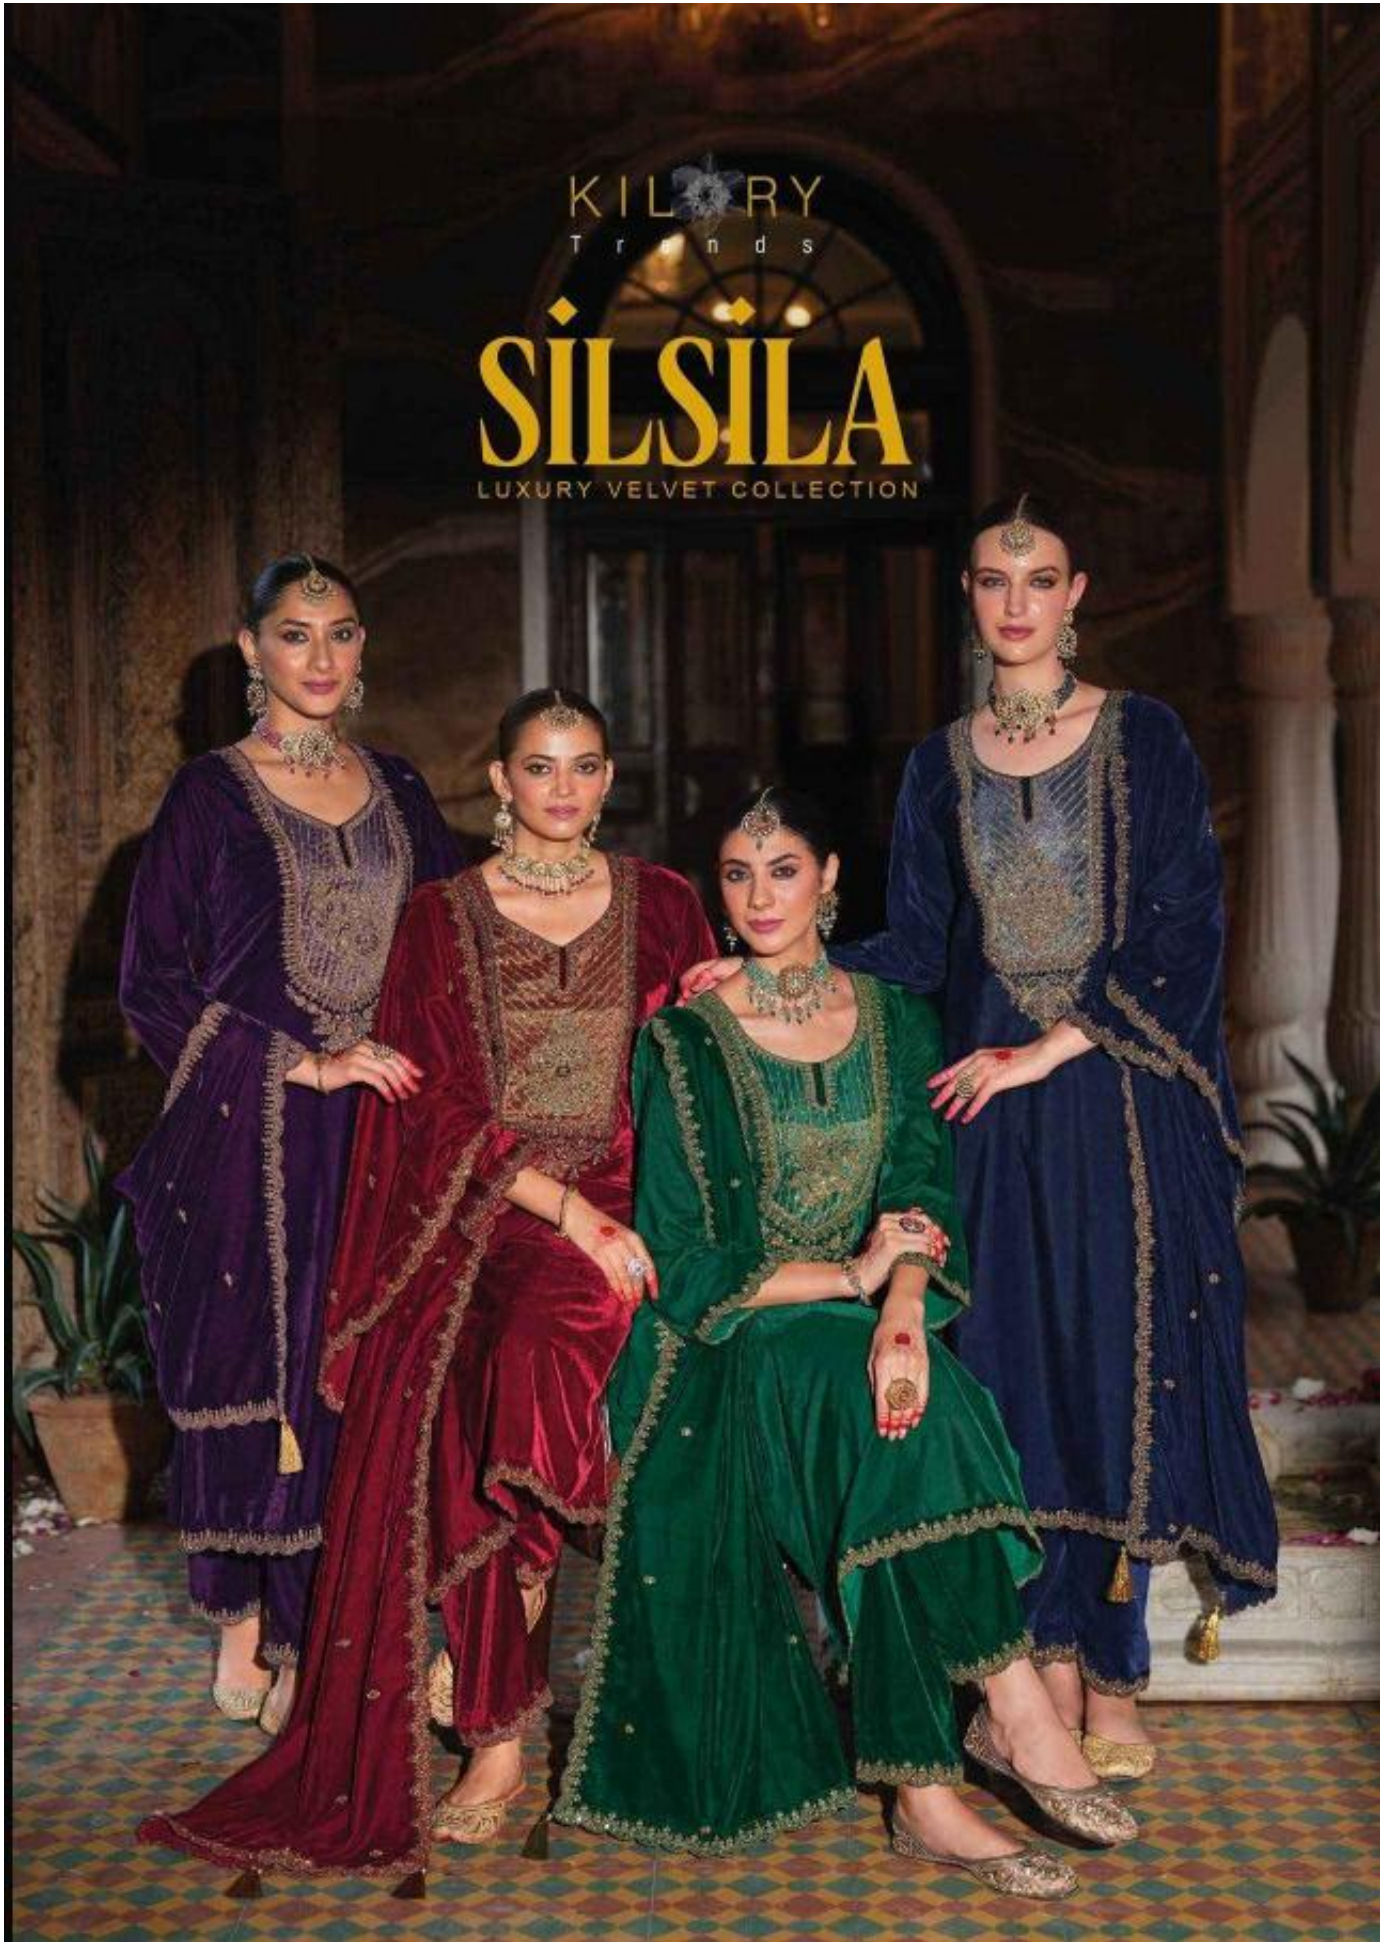

KILRY
T r e n d s

SILSILA

LUXURY VELVET COLLECTION