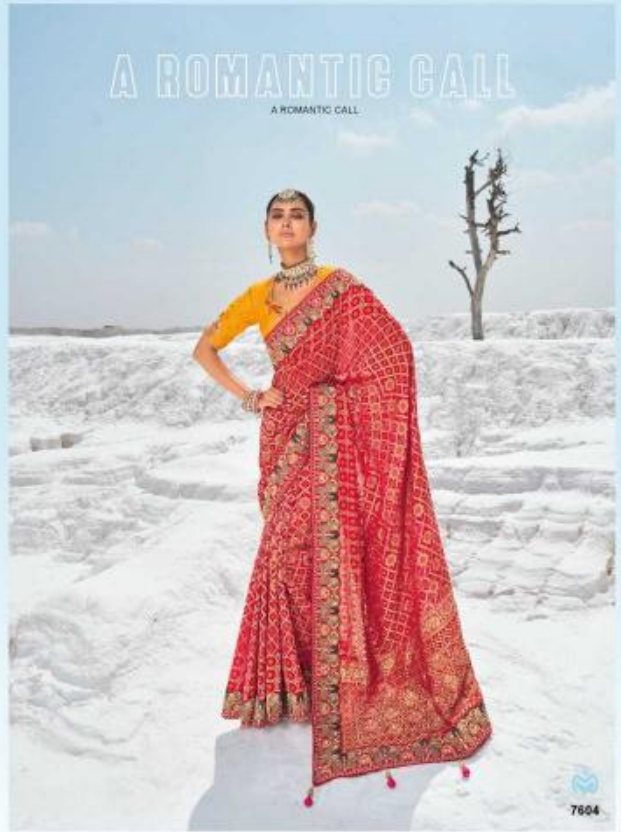

an expression of woman™

M. N. Sarees

Magantlal Nathubhai & sons

इहाही पोश्हाके

VOL - 01

SPARK OF NATURE

SPARK OF NATURE

At N° One

CREATIVE STYLE

CREATIVE SYTLE

A promotional graphic for 'At N° One' featuring the text 'CREATIVE STYLE' and 'CREATIVE SYTLE'. Below the text are two smaller images of a woman wearing a purple saree with a gold and white geometric pattern. The left image shows her from the side, and the right image shows her from the back, highlighting the open back of her pink crop top. The background of the graphic is a light blue sky.