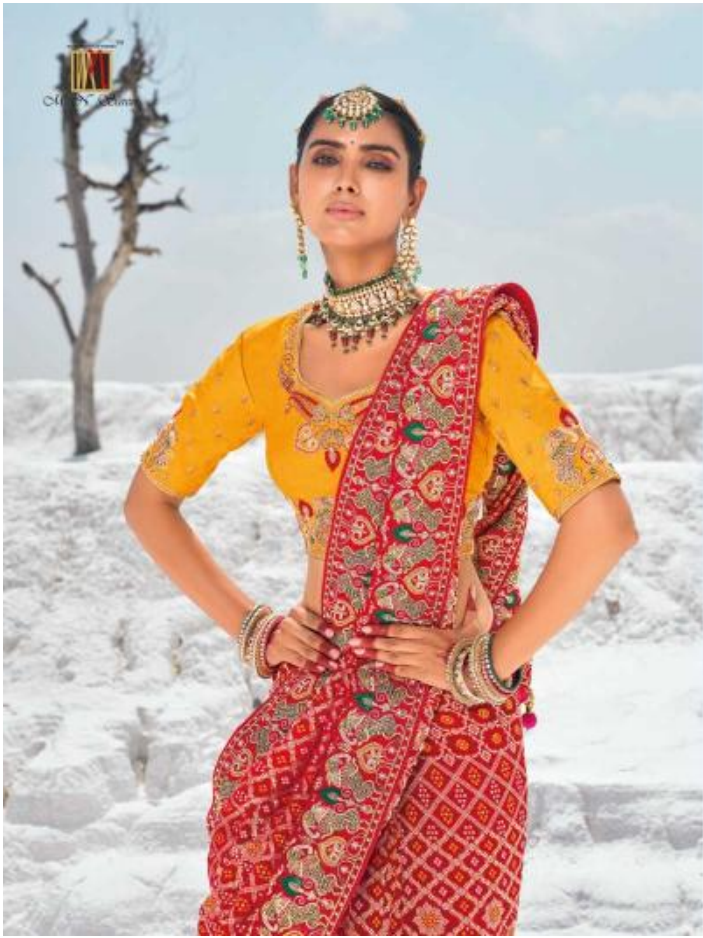

an expression of woman™

M. N. Sarees

Magantlal Nathubhai & sons

इहाही पोश्हाके

VOL - 01

OF AN OCEAN

SPARK OF NATURE

SPARK OF NATURE

At N° One

CREATIVE STYLE

CREATIVE SYTLE

A promotional graphic for 'At N° One' featuring the text 'CREATIVE STYLE' and 'CREATIVE SYTLE'. Below the text are two smaller images of a woman wearing a purple saree with a gold and white geometric pattern. The left image shows her from a side profile, and the right image shows her from the back, highlighting the open back of her pink crop top. The background of the graphic is a light blue gradient.