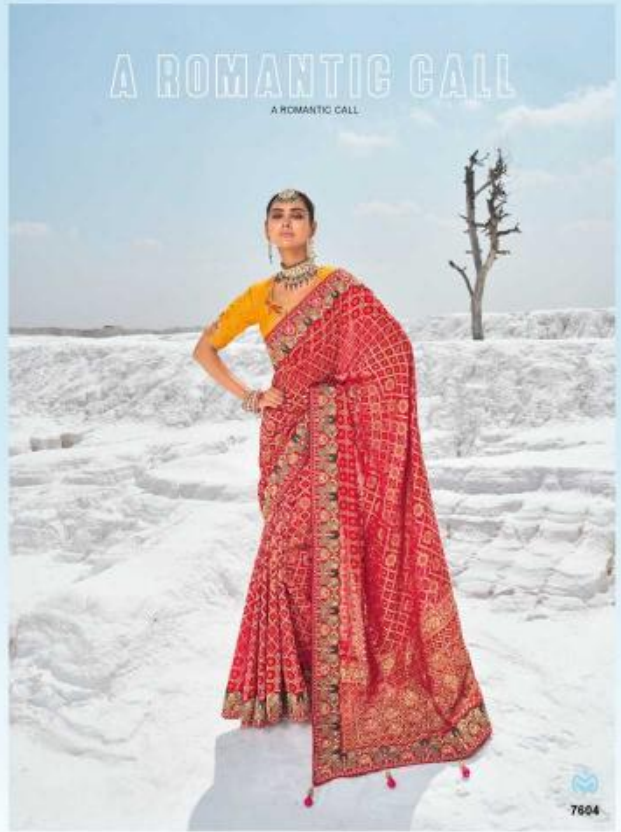

an expression of woman™

M. N. Sarees

Magantlal Nathubhai & sons

इहाही पोश्हाके

VOL - 01

OF AN OCEAN

SPARK OF NATURE

SPARK OF NATURE

At N° One

CREATIVE STYLE

CREATIVE SYTLE

A promotional graphic for 'At N° One' featuring the text 'CREATIVE STYLE' and 'CREATIVE SYTLE'. Below the text are two smaller images of a woman wearing a purple saree with a gold and white geometric pattern. The left image shows her from a side profile, and the right image shows her from the back, highlighting the open back of her pink crop top. The background of the graphic is a light blue gradient.