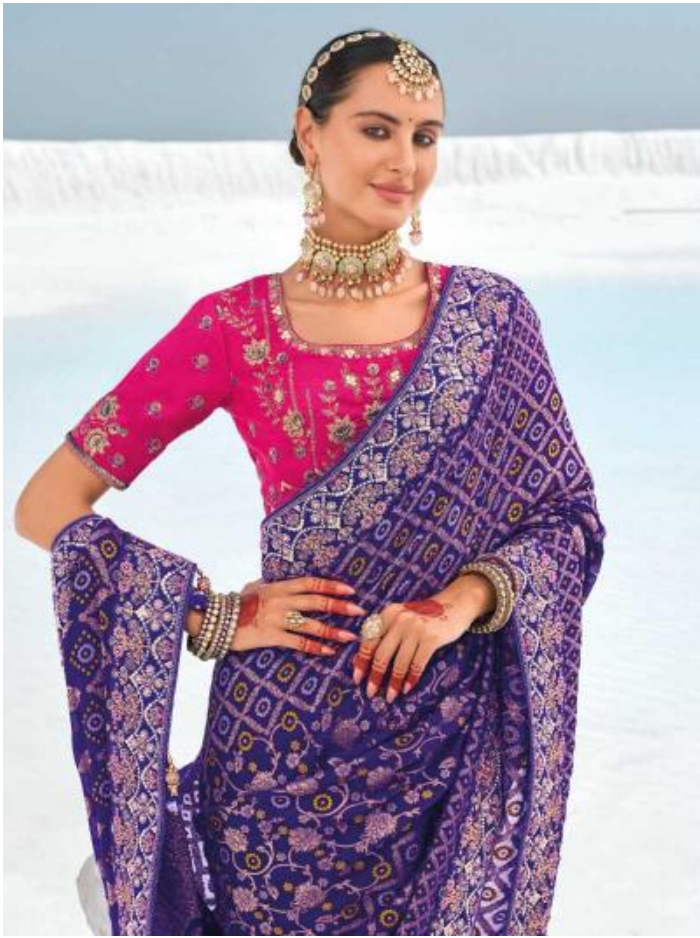

# SPARK OF NATURE

SPARK OF NATURE

At N° One

# CREATIVE STYLE

CREATIVE SYTLE

A promotional graphic for 'At N° One' featuring the text 'CREATIVE STYLE' and 'CREATIVE SYTLE'. Below the text are two smaller images of a woman wearing a purple saree with a gold and white geometric pattern. The left image shows her from a side profile, and the right image shows her from the back, highlighting the open back of her pink crop top. The background of the graphic is a light blue gradient.