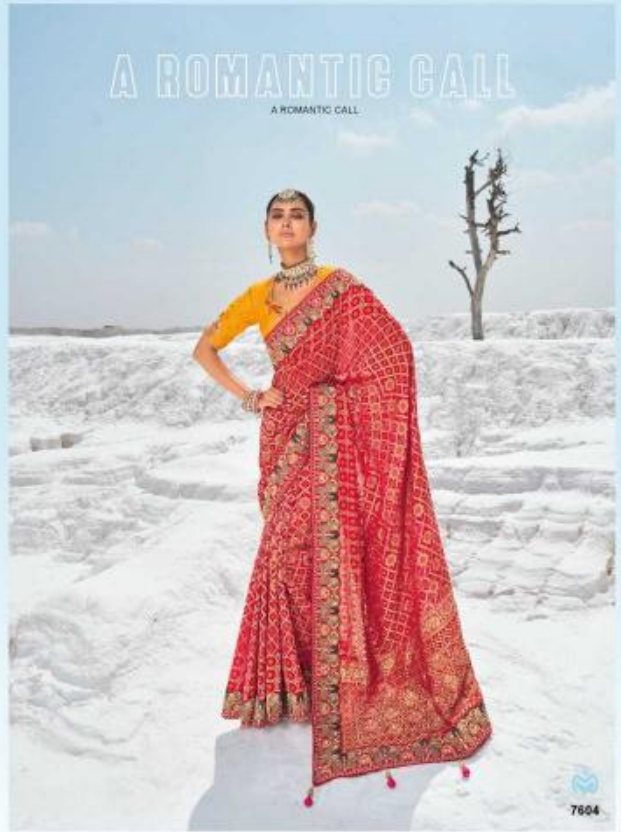

an expression of woman™

M. N. Sarees

Magantlal Nathubhai & sons

इहाही पोश्हाके

VOL - 01

OF AN OCEAN

SPARK OF NATURE

SPARK OF NATURE

At N° One

CREATIVE STYLE

CREATIVE SYTLE

A promotional graphic for 'At N° One' featuring the text 'CREATIVE STYLE' and 'CREATIVE SYTLE'. Below the text are two smaller images of a woman wearing a purple saree with a gold and white geometric pattern. The left image shows her from a side profile, and the right image shows her from the back, highlighting the open back of her pink crop top. The background of the graphic is a light blue sky.