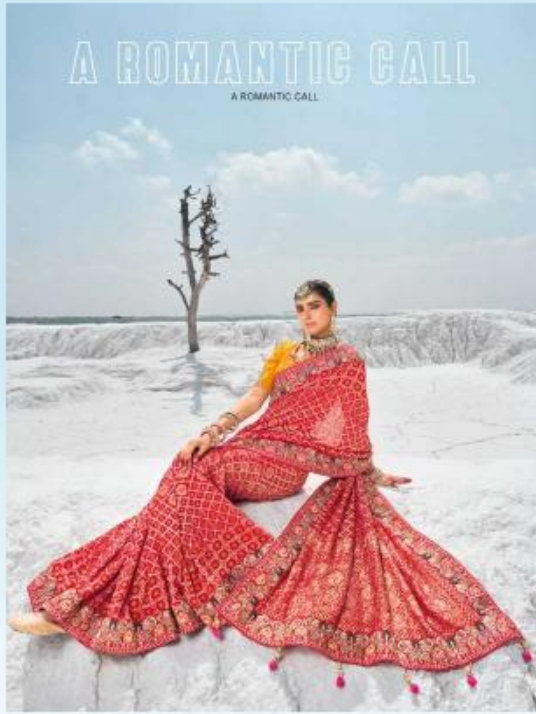

Old & Young