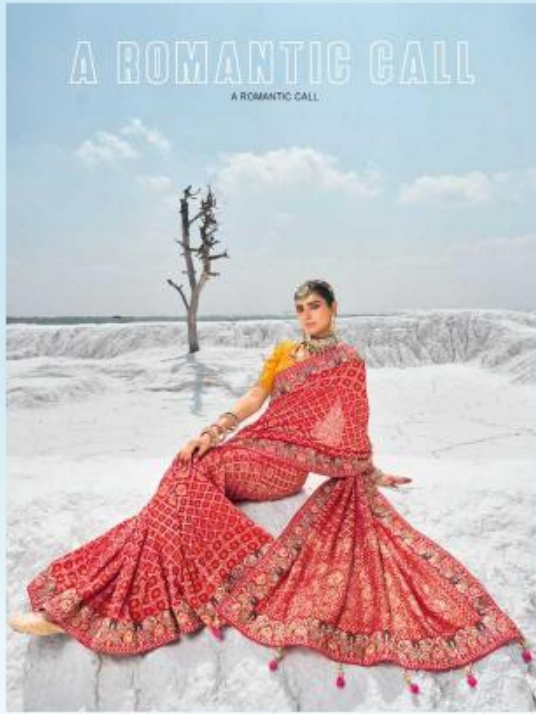

an expression of woman™

M. N. Sarees

Magantlal Nathubhai & sons

इहाही पोश्हाके

VOL - 01

OF AN OCEAN

SPARK OF NATURE

SPARK OF NATURE

At N° One

CREATIVE STYLE

CREATIVE SYTLE

A promotional graphic for 'At N° One' featuring the text 'CREATIVE STYLE' and 'CREATIVE SYTLE'. Below the text are two smaller images of a woman wearing a purple saree with a gold and white geometric pattern. The left image shows her from a side profile, and the right image shows her from the back, highlighting the open back of her pink crop top. The background of the graphic is a light blue gradient.