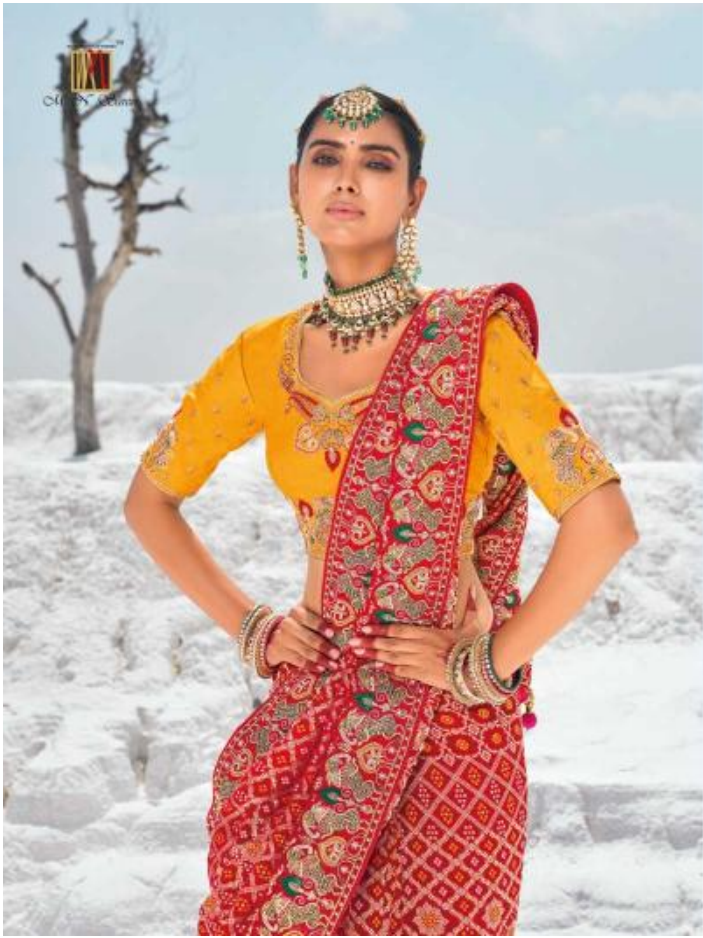

an expression of woman™

M. N. Sarees

Magantlal Nathubhai & sons

इहाही पोश्हाके

VOL - 01

SPARK OF NATURE

SPARK OF NATURE

At N° One

CREATIVE STYLE

CREATIVE SYTLE

A promotional graphic for 'At N° One' featuring the text 'CREATIVE STYLE' and 'CREATIVE SYTLE'. Below the text are two smaller images of a woman wearing a purple saree with a gold and white geometric pattern. The left image shows her from the side, and the right image shows her from the back, highlighting the open back of her pink crop top. The background of the graphic is a light blue sky.