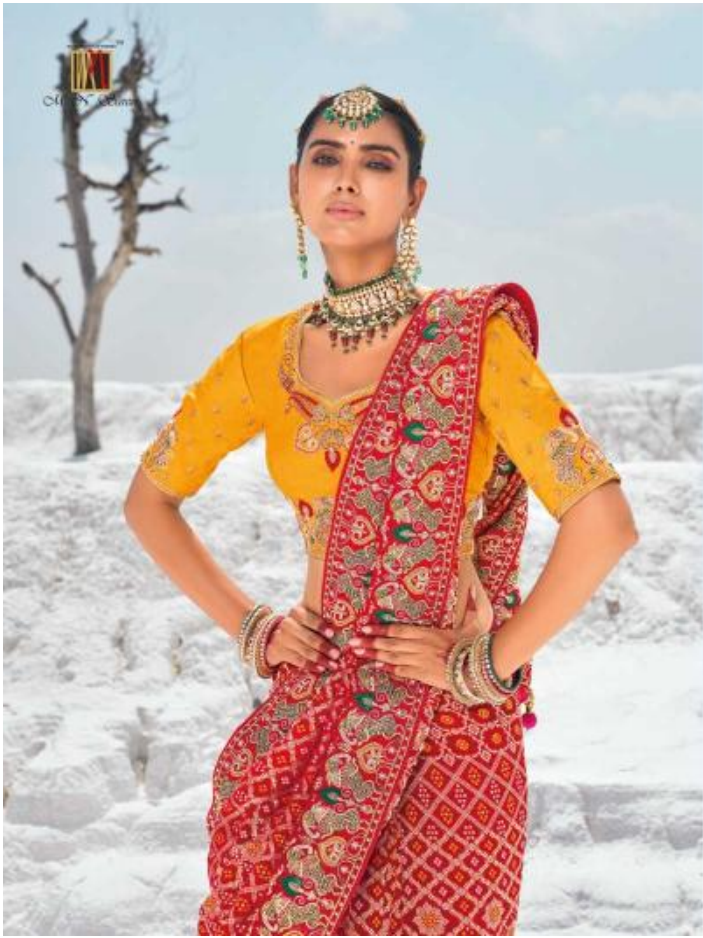

an expression of woman™

M. N. Sarees

*Magantlal Nathubhai & sons*

# CREATIVE STYLE

CREATIVE SYTLE

A promotional graphic for 'At N° One' featuring the text 'CREATIVE STYLE' and 'CREATIVE SYTLE'. Below the text are two smaller images of a woman wearing a purple saree with a gold and white geometric pattern. The left image shows her from a side profile, and the right image shows her from the back, highlighting the open back of her pink crop top. The background of the graphic is a light blue sky.