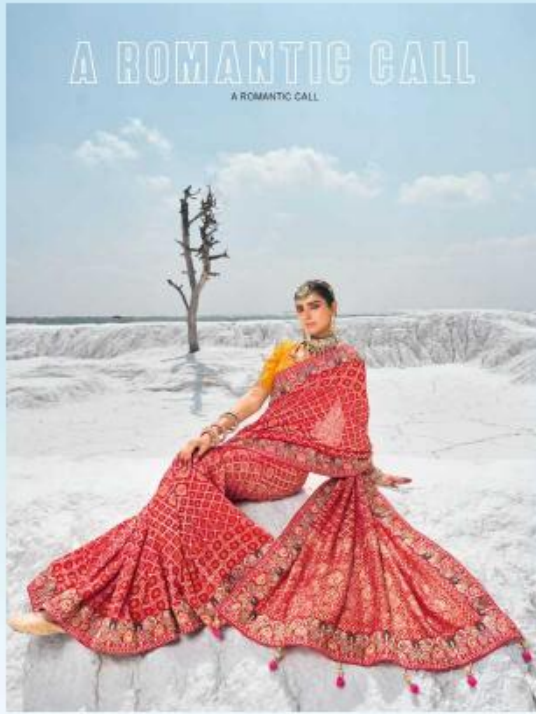

an expression of woman™

M. N. Sarees

Magantlal Nathubhai & sons

इहाही पोश्हाके

VOL - 01

SPARK OF NATURE

SPARK OF NATURE

At N° One

CREATIVE STYLE

CREATIVE SYTLE

A promotional graphic for 'At N° One' featuring the text 'CREATIVE STYLE' and 'CREATIVE SYTLE'. Below the text are two smaller images of a woman wearing a purple saree with a gold and white geometric pattern. The left image shows her from the side, and the right image shows her from the back, highlighting the open back of her pink crop top. The background of the graphic is a light blue sky.