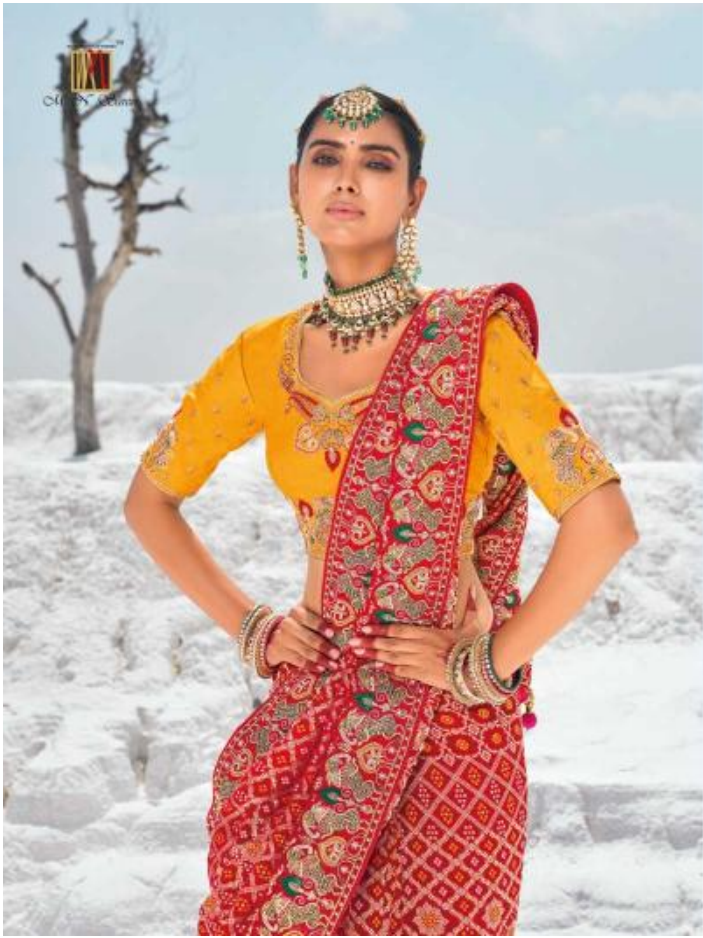

an expression of woman™

M. N. Sarees

Magantlal Nathubhai & sons

इहाही पोश्हाके

VOL - 01

OF AN OCEAN

SPARK OF NATURE

SPARK OF NATURE

At N° One

CREATIVE STYLE

CREATIVE SYTLE

A promotional graphic for 'At N° One' featuring the text 'CREATIVE STYLE' and 'CREATIVE SYTLE'. Below the text are two smaller images of a woman wearing a purple saree with a gold and white geometric pattern. The left image shows her from a side profile, and the right image shows her from the back, highlighting the open back of her pink crop top. The background of the graphic is a light blue sky.