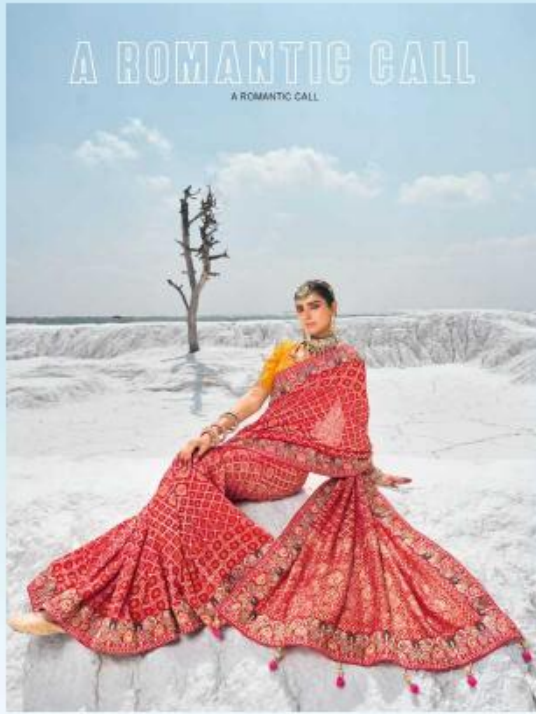

an expression of woman™

M. N. Sarees

Magantlal Nathubhai & sons

इहाही पोश्हाके

VOL - 01

OF AN OCEAN

SPARK OF NATURE

SPARK OF NATURE

At N° One

CREATIVE STYLE

CREATIVE SYTLE

A promotional graphic for 'At N° One' featuring the text 'CREATIVE STYLE' and 'CREATIVE SYTLE'. Below the text are two smaller images of a woman wearing a purple saree with a gold and white geometric pattern. The left image shows her from a side profile, and the right image shows her from the back, highlighting the open back of her pink crop top. The background of the graphic is a light blue sky.