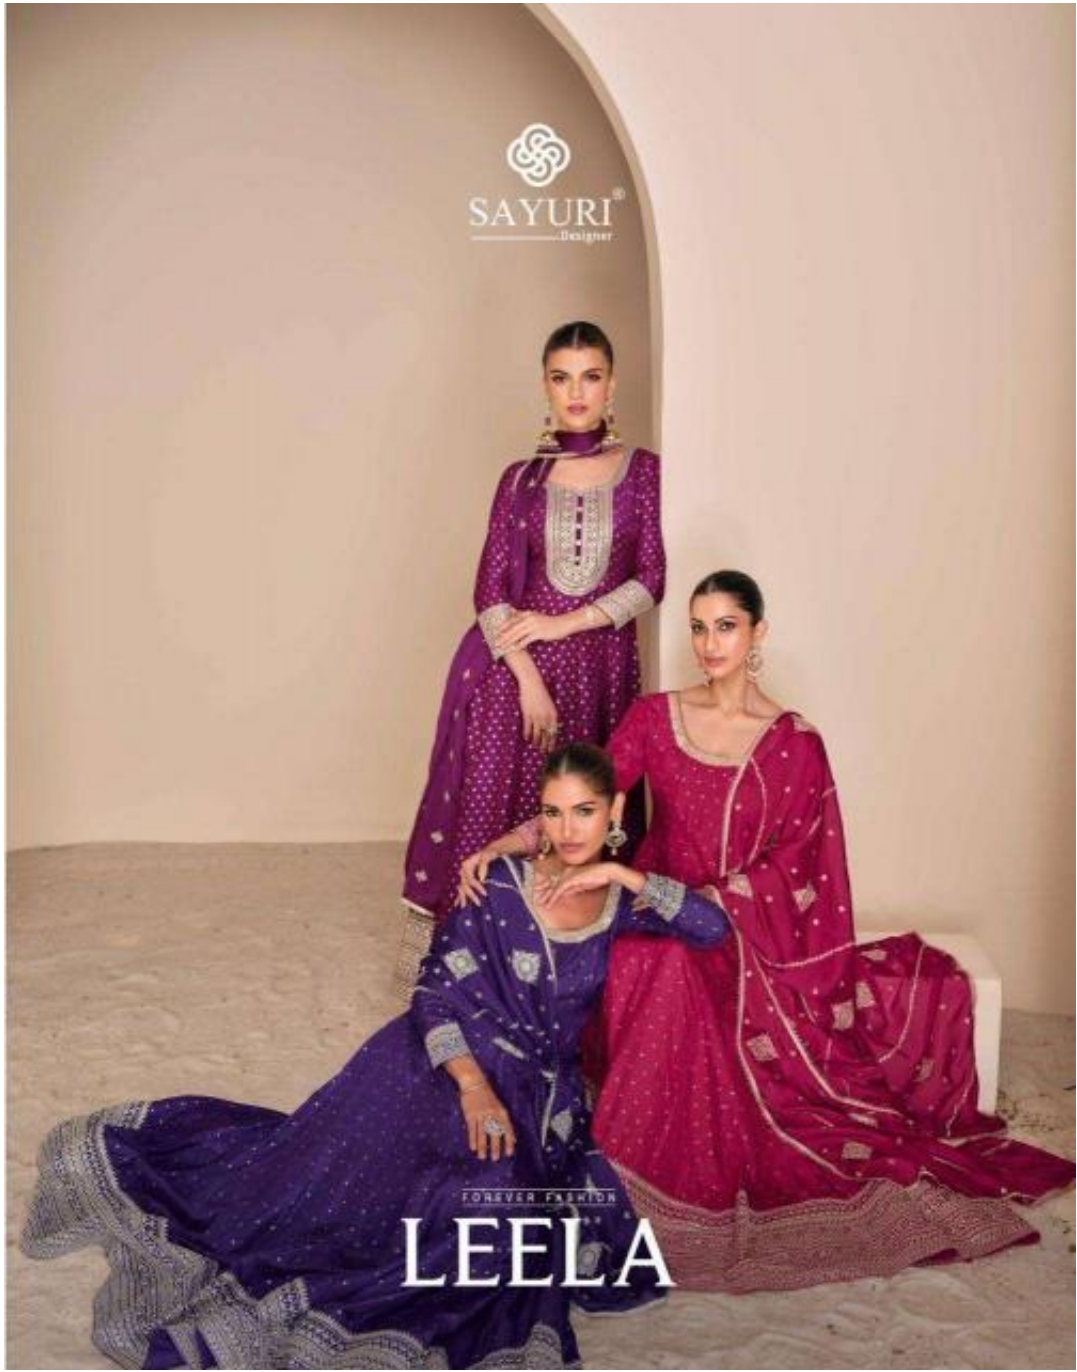

SAYURI[®]
Designer

FOREVER FASHION

LEELA

SAYURI[®]
Designer

SAYURI[®]
—designer—

Showing excellent work and craftsmanship.
Each one of these pieces will make for a show-stopping style in your wardrobe.

5667