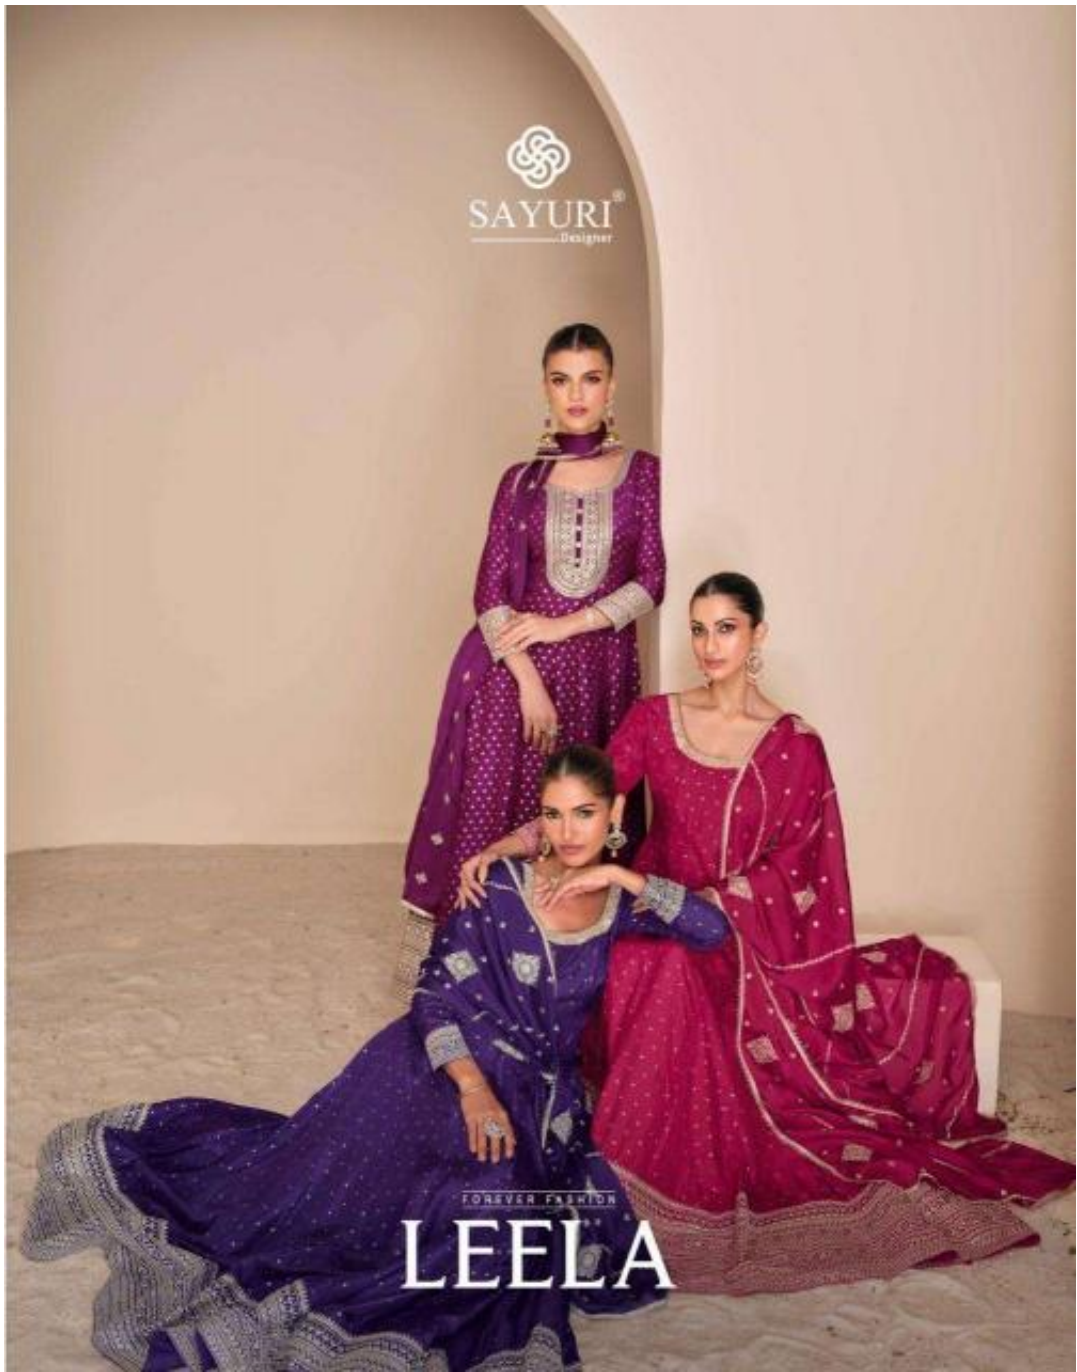

SAYURI®
Designer

FOREVER FASHION
LEELA