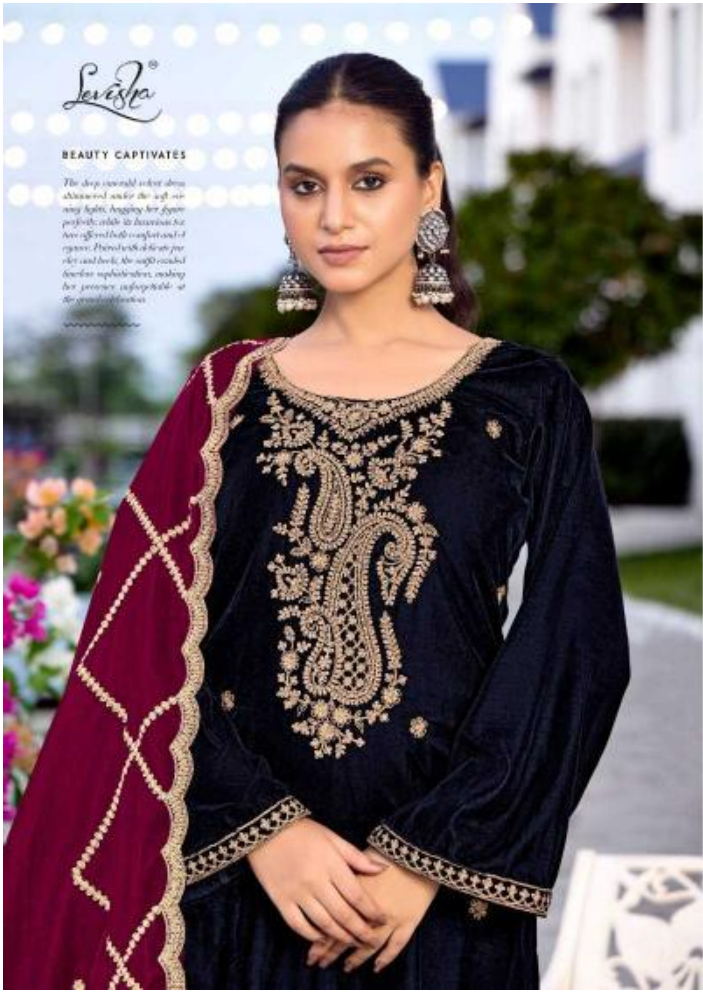

Levisha®

BEAUTY CAPTIVATES