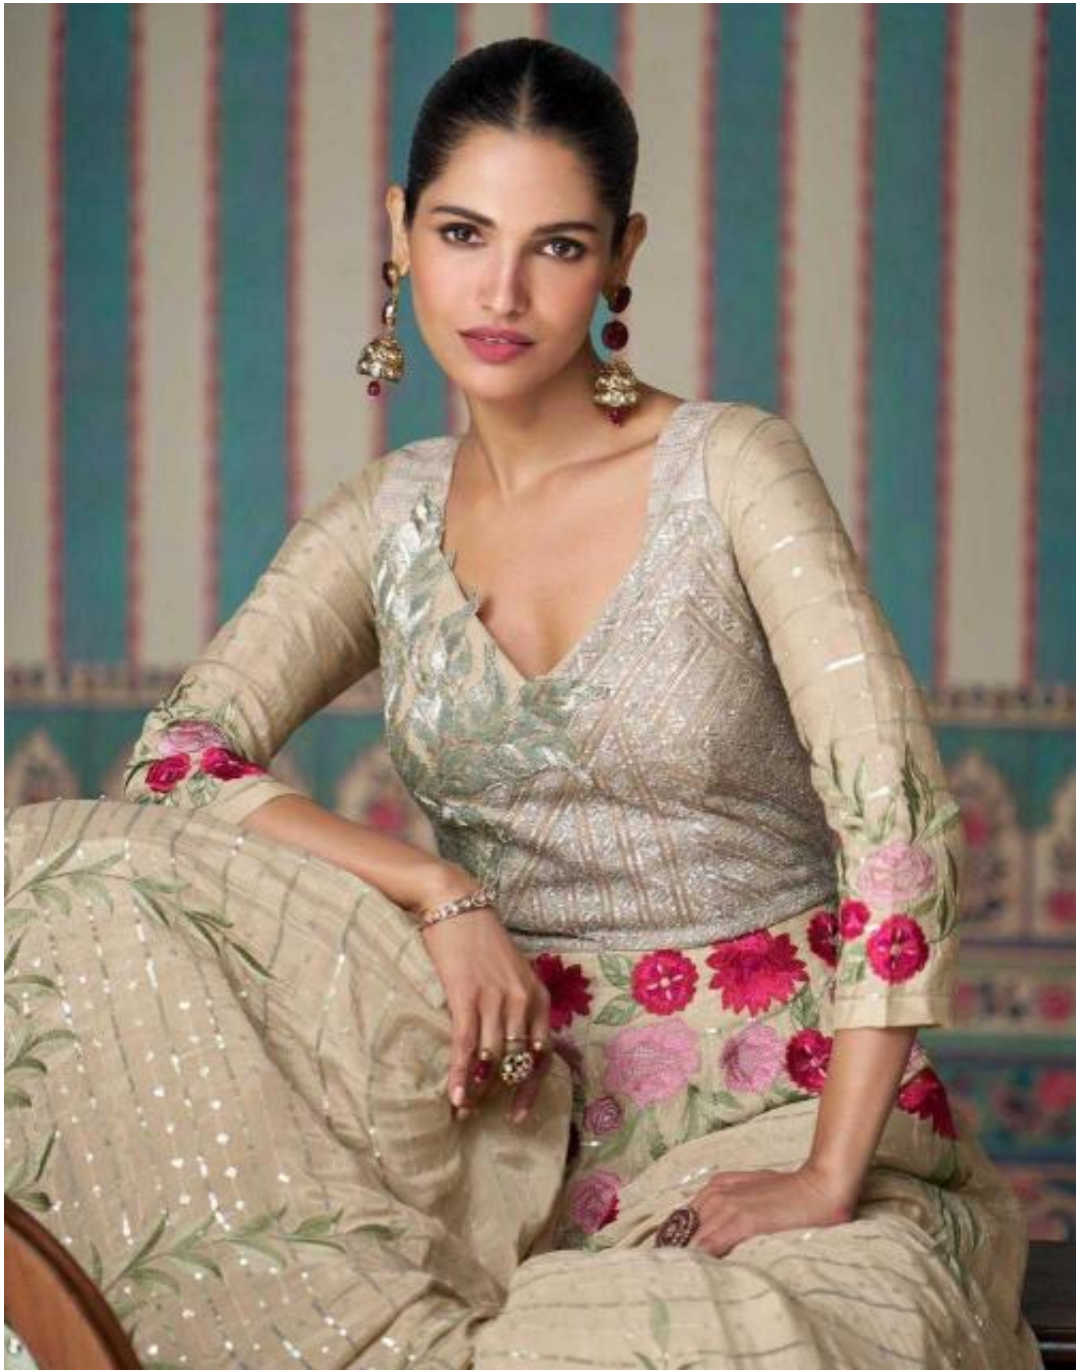

SAYURI[®]
Designer

ETHNIC

1 2448 10901 4

R E T R O

SAYURI®
Designer

Embrace one of the purest trends this season

D NO-5682

SAYURI[®]
Designer

ETHNIC

1 2448 10901 4

SPRING BLOOM

Creating new style & design everyday D NO-5683

DUAL MAGIC

SAYURI[®]
Designer

This traditional hue gets a whole new look

D NO-5683

ETHNIC

LOTUS LAND

SAYURI®
Designer

Embrace one of the purest trends this season

D NO-5681

FASHIONABLE

The key is to contrast two elements so you don't end
up over doing the feminine quotient