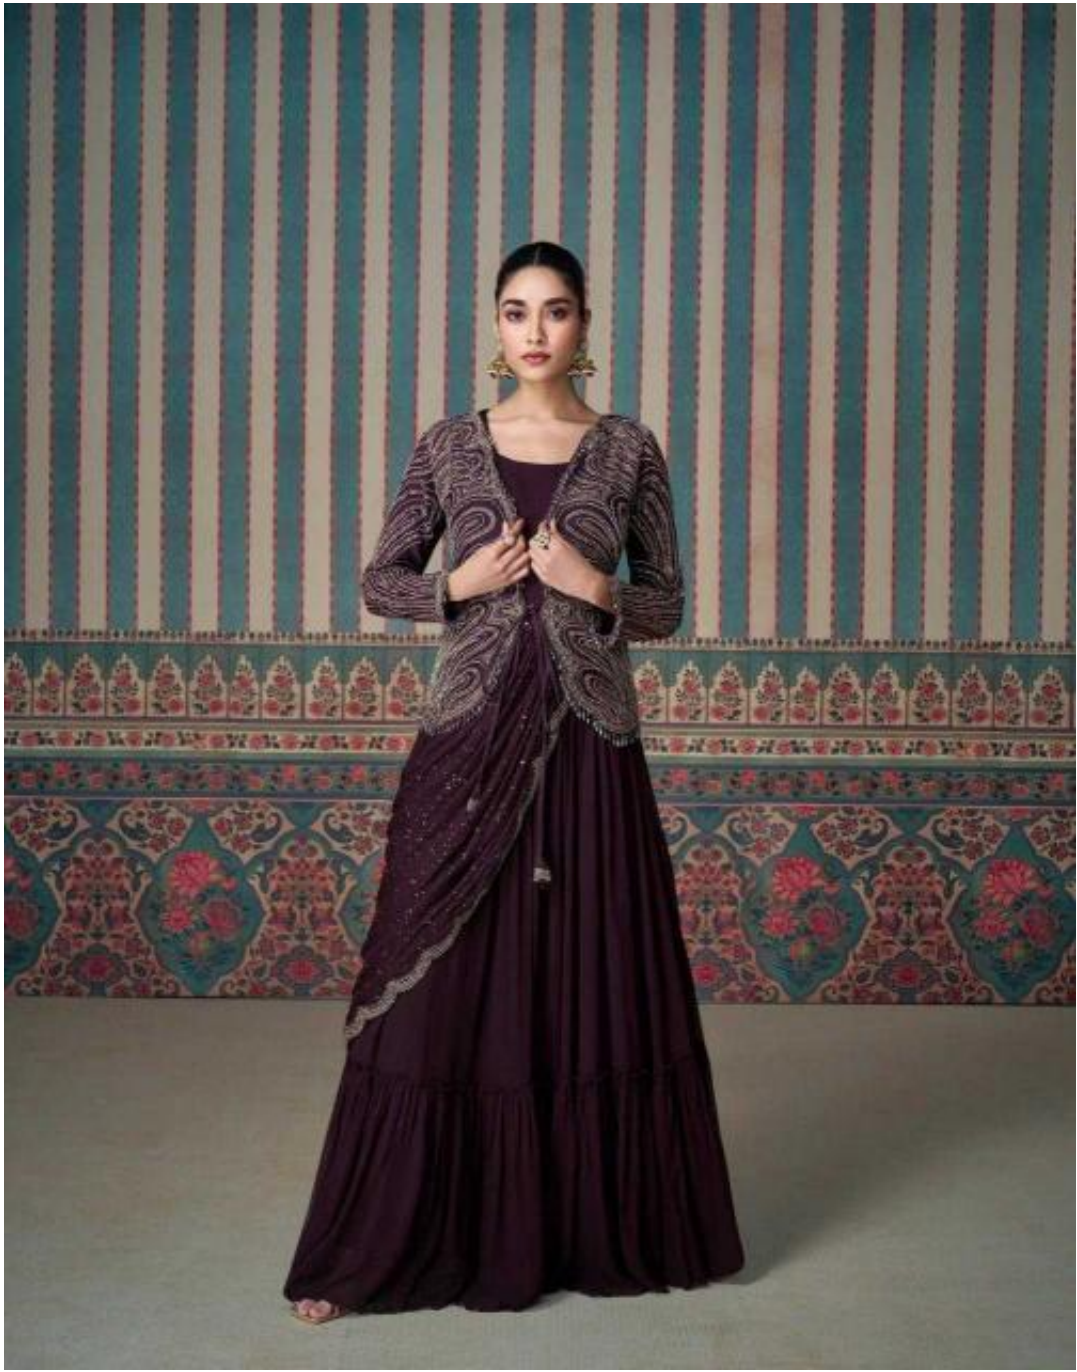

SAYURI[®]
Designer

ETHNIC

1 2448 10901 4

R E T R O

SAYURI®
Designer

Embrace one of the purest trends this season

D NO-5682

SAYURI[®]
Designer

ETHNIC

1 2448 10901 4

SPRING BLOOM

Creating new style & design everyday D NO-5683

DUAL MAGIC

SAYURI[®]
Designer

This traditional hue gets a whole new look

D NO-5683

ETHNIC

LOTUS LAND

SAYURI®
Designer

Embrace one of the purest trends this season

D NO-5681

FASHIONABLE

The key is to contrast two elements so you don't end
up over doing the feminine quotient