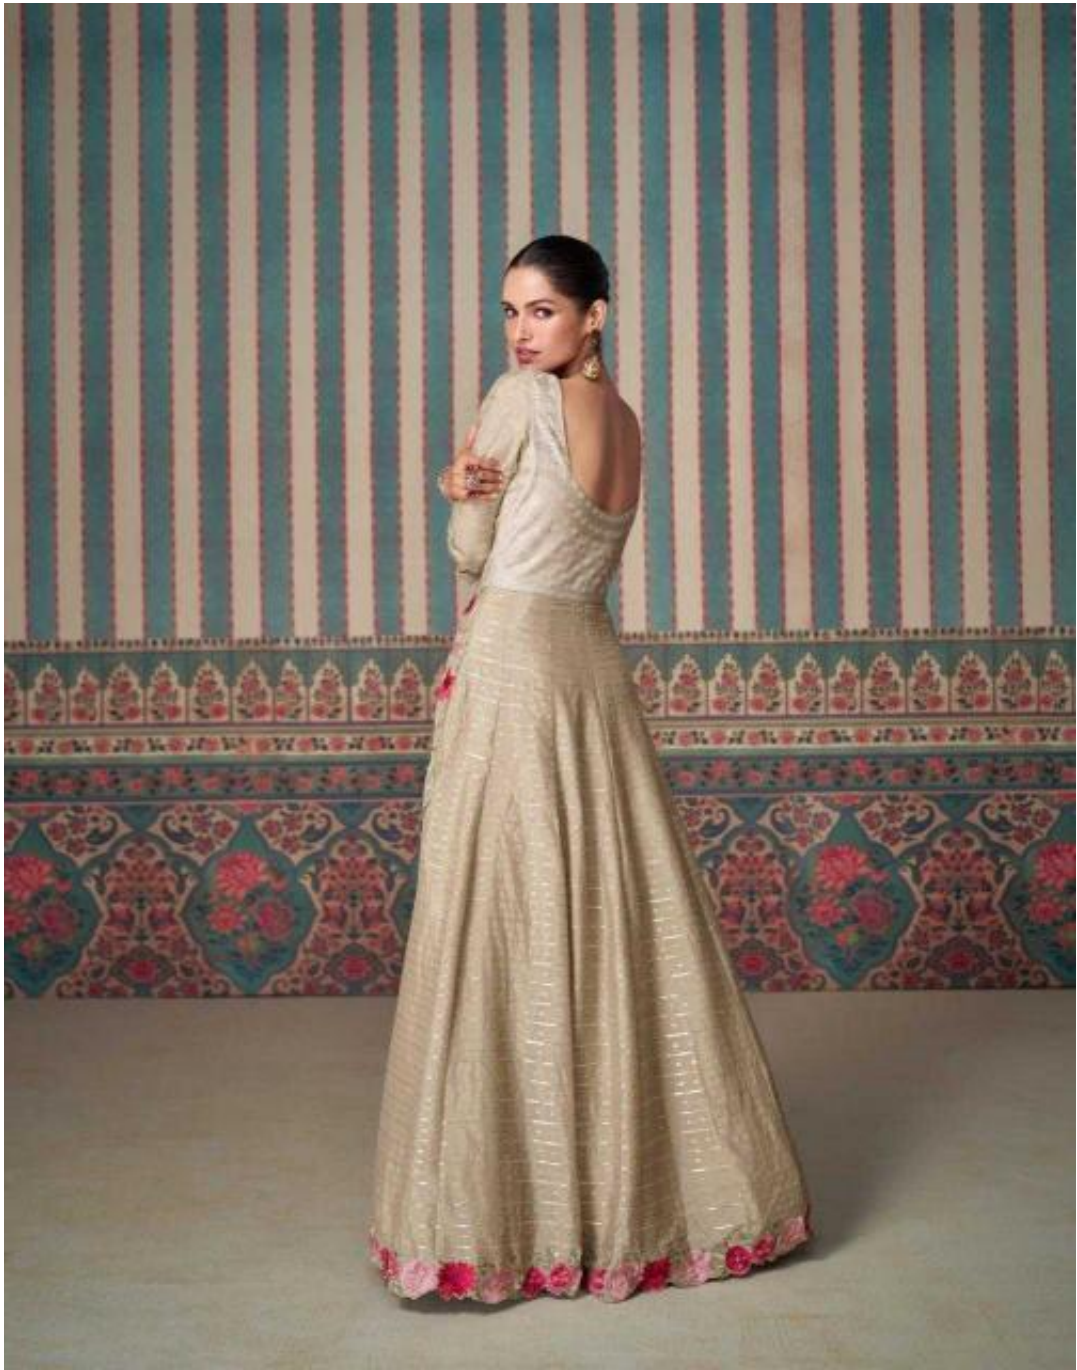

SAYURI[®]
Designer

ETHNIC

1 2448 10901 4

R E T R O

SAYURI®
Designer

Embrace one of the purest trends this season

D NO-5682

SAYURI[®]
Designer

ETHNIC

1 2448 10901 4

SPRING BLOOM

Creating new style & design everyday D NO-5683

DUAL MAGIC

SAYURI[®]
Designer

This traditional hue gets a whole new look

D NO-5683

ETHNIC

LOTUS LAND

SAYURI®
Designer

Embrace one of the purest trends this season

D NO-5681

FASHIONABLE

The key is to contrast two elements so you don't end
up over doing the feminine quotient