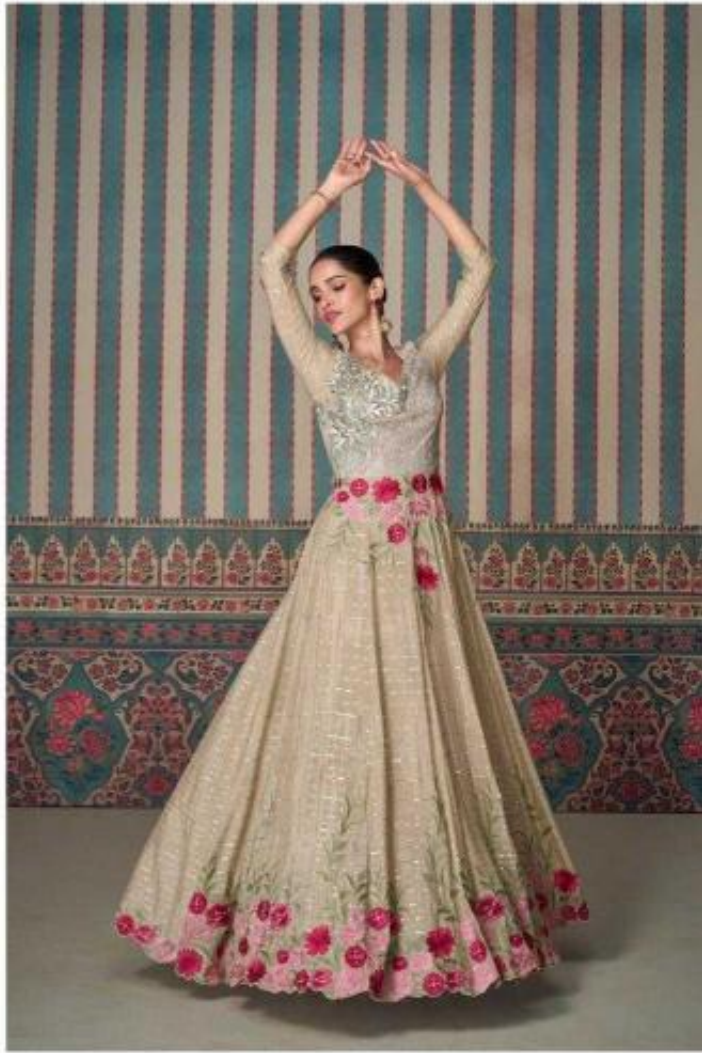

SAYURI®
Designer

STYLE ICON

Elegance is the only beauty that never fades .....

D NO-5681