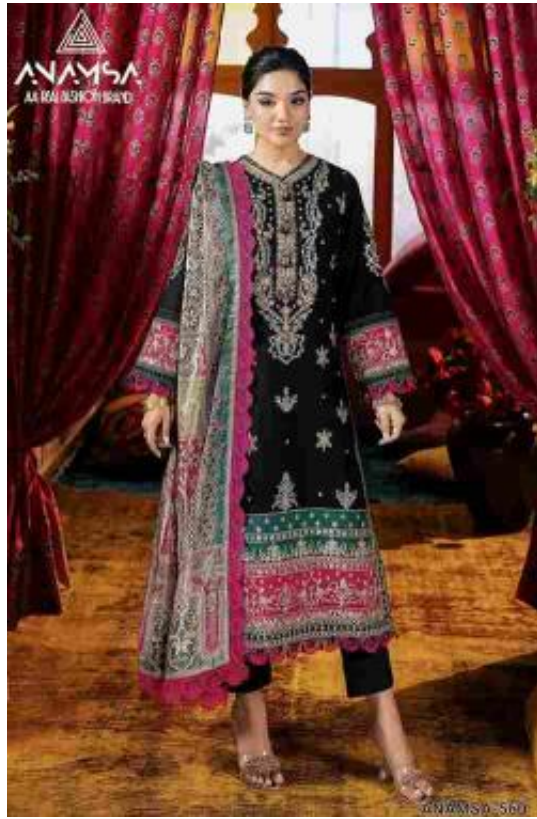

SEMI STICH COLLECTION

100% PURE SILK QUALITY WITH GOLDEN EMBROIDERY AND SILK LINING
SIZES: 36-42
100% PURE SILK QUALITY WITH GOLDEN EMBROIDERY AND SILK LINING
SIZES: 36-42

7773
D.No-560

ANAMSA-560

ANAMSA-560