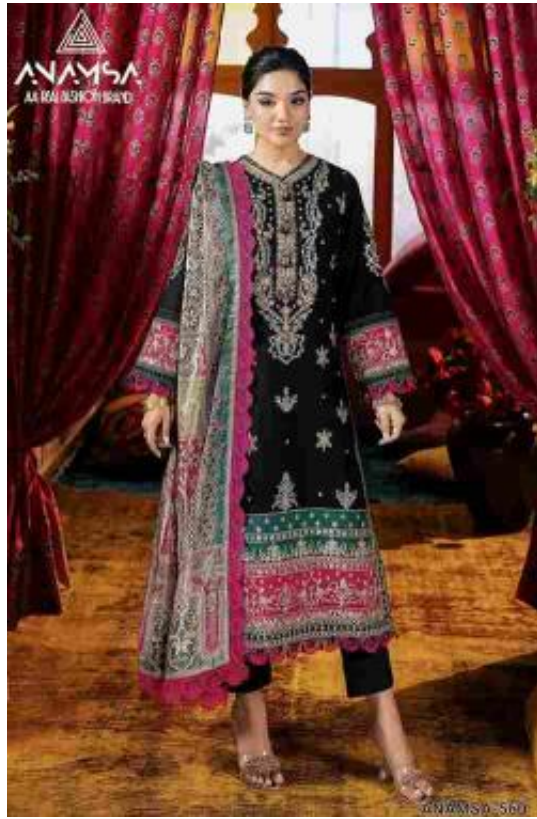

SEMI STICH COLLECTION

100% PURE SILK QUALITY WITH HIGH QUALITY EMBROIDERY WORK AND SEQUIN WORK
SIZES: 36-42
100% PURE SILK QUALITY WITH HIGH QUALITY EMBROIDERY WORK AND SEQUIN WORK
SIZES: 36-42

7773
D.No-560