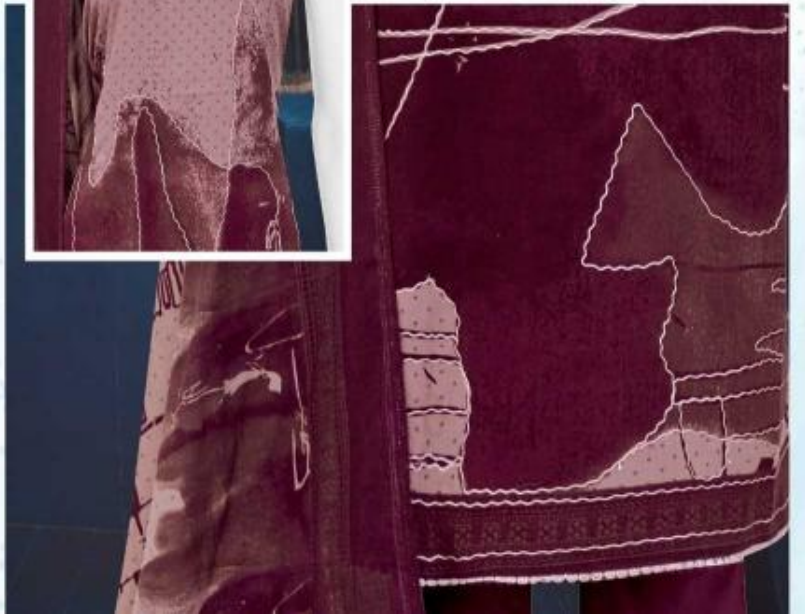

DUPATTA :- PURE VISCOSE PASHMINA PRINT

Gipson[®]

PORSCHE

D.NO.2950

Gipson®

PORSCHE

TOP :- PURE VISCOSE PASHMINA PRINT
WITH ETHNIC HANDWORK

BOTTOM :- PURE VISCOSE PASHMINA DYED

DUPATTA :- PURE VISCOSE PASHMINA PRINT

D.NO.2950-B

Gipson®

PORSCHE

TOP :- PURE VISCOSE PASHMINA PRINT
WITH ETHNIC HANDWORK

BOTTOM :- PURE VISCOSE PASHMINA DYED

DUPATTA :- PURE VISCOSE PASHMINA PRINT

D.NO.2950-A

Gipson®

PORSCHE

TOP :- PURE VISCOSE PASHMINA PRINT
WITH ETHNIC HANDWORK

BOTTOM :- PURE VISCOSE PASHMINA DYED

DUPATTA :- PURE VISCOSE PASHMINA PRINT

D.NO.2950-D

Gipson®

PORSCHE

TOP :- PURE VISCOSE PASHMINA PRINT
WITH ETHNIC HANDWORK

BOTTOM :- PURE VISCOSE PASHMINA DYED

DUPATTA :- PURE VISCOSE PASHMINA PRINT

D.NO.2950-C