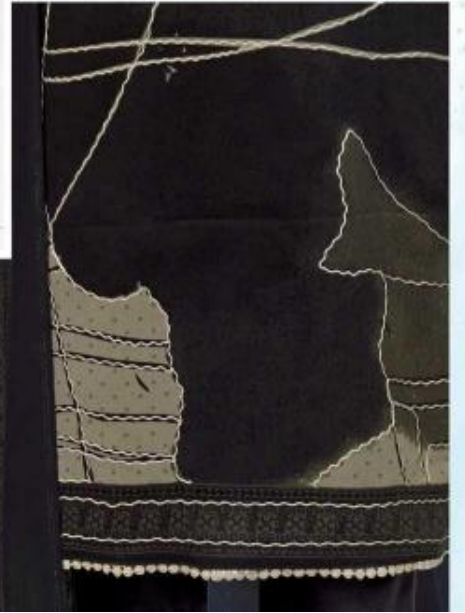

DUPATTA :- PURE VISCOSE PASHMINA PRINT

Gipson[®]

PORSCHE

D.NO.2950

Gipson®

PORSCHE

TOP :- PURE VISCOSE PASHMINA PRINT
WITH ETHNIC HANDWORK

BOTTOM :- PURE VISCOSE PASHMINA DYED

DUPATTA :- PURE VISCOSE PASHMINA PRINT

D.NO.2950-B

Gipson®

PORSCHE

TOP :- PURE VISCOSE PASHMINA PRINT
WITH ETHNIC HANDWORK

BOTTOM :- PURE VISCOSE PASHMINA DYED

DUPATTA :- PURE VISCOSE PASHMINA PRINT

D.NO.2950-A

Gipson®

PORSCHE

TOP :- PURE VISCOSE PASHMINA PRINT
WITH ETHNIC HANDWORK

BOTTOM :- PURE VISCOSE PASHMINA DYED

DUPATTA :- PURE VISCOSE PASHMINA PRINT

D.NO.2950-D

Gipson®

PORSCHE

TOP :- PURE VISCOSE PASHMINA PRINT
WITH ETHNIC HANDWORK

BOTTOM :- PURE VISCOSE PASHMINA DYED

DUPATTA :- PURE VISCOSE PASHMINA PRINT

D.NO.2950-C