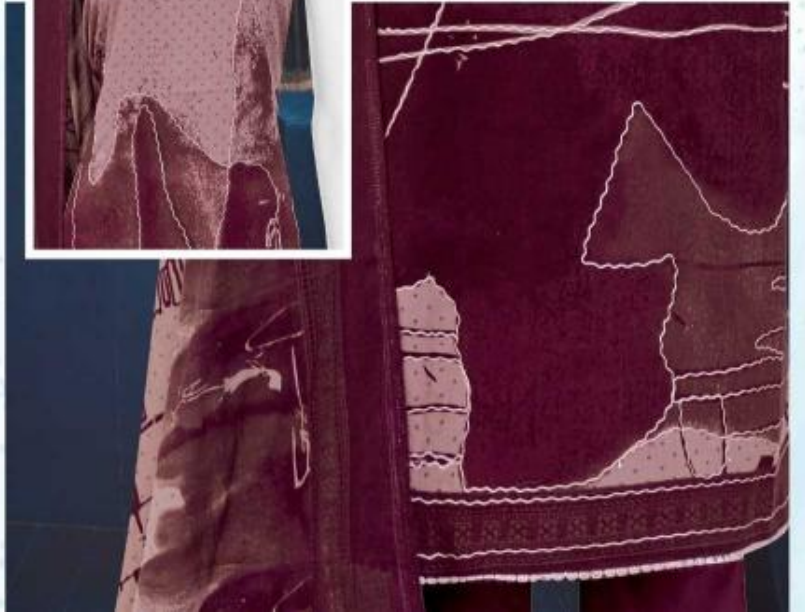

DUPATTA :- PURE VISCOSE PASHMINA PRINT

Gipson[®]

PORSCHE

D.NO.2950

Gipson®

PORSCHE

TOP :- PURE VISCOSE PASHMINA PRINT
WITH ETHNIC HANDWORK

BOTTOM :- PURE VISCOSE PASHMINA DYED

DUPATTA :- PURE VISCOSE PASHMINA PRINT

D.NO.2950-B

Gipson®

PORSCHE

TOP :- PURE VISCOSE PASHMINA PRINT
WITH ETHNIC HANDWORK

BOTTOM :- PURE VISCOSE PASHMINA DYED

DUPATTA :- PURE VISCOSE PASHMINA PRINT

D.NO.2950-A

Gipson®

PORSCHE

TOP :- PURE VISCOSE PASHMINA PRINT
WITH ETHNIC HANDWORK

BOTTOM :- PURE VISCOSE PASHMINA DYED

DUPATTA :- PURE VISCOSE PASHMINA PRINT

D.NO.2950-D

Gipson®

PORSCHE

TOP :- PURE VISCOSE PASHMINA PRINT
WITH ETHNIC HANDWORK

BOTTOM :- PURE VISCOSE PASHMINA DYED

DUPATTA :- PURE VISCOSE PASHMINA PRINT

D.NO.2950-C