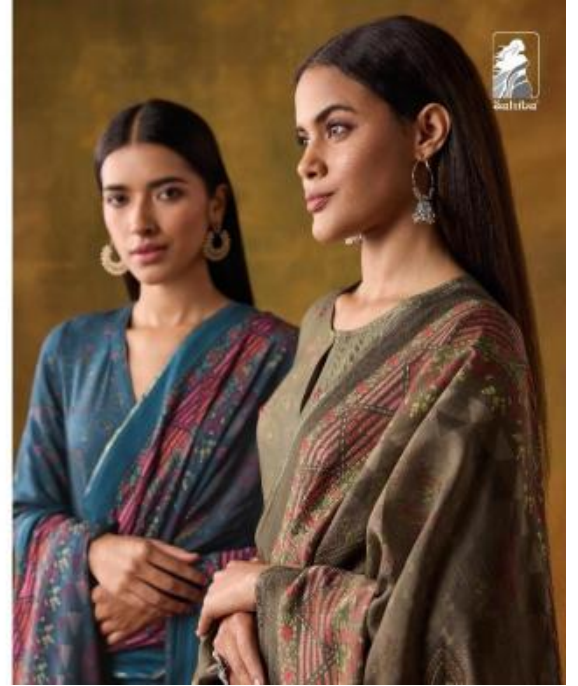

ORGANZA SILK DYED WITH EMBROIDERY PLAZZO

DUPATTA - PASHMINA TWILL DIGITAL PRINTED DUPATTA

RATE

{ **RS, 2095/-** }

A SET OF 1 DESIGN x 3 COLORWAY

TOTAL SUITS = 3

REHANA

456