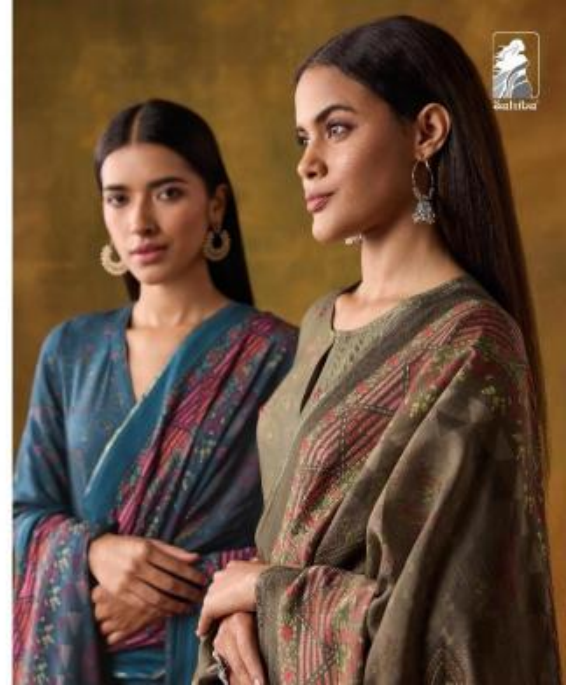

ORGANZA SILK DYED WITH EMBROIDERY PLAZZO

DUPATTA - PASHMINA TWILL DIGITAL PRINTED DUPATTA

RATE

{ RS, 2095/- }

A SET OF 1 DESIGN x 3 COLORWAY

TOTAL SUITS = 3

REHANA

456