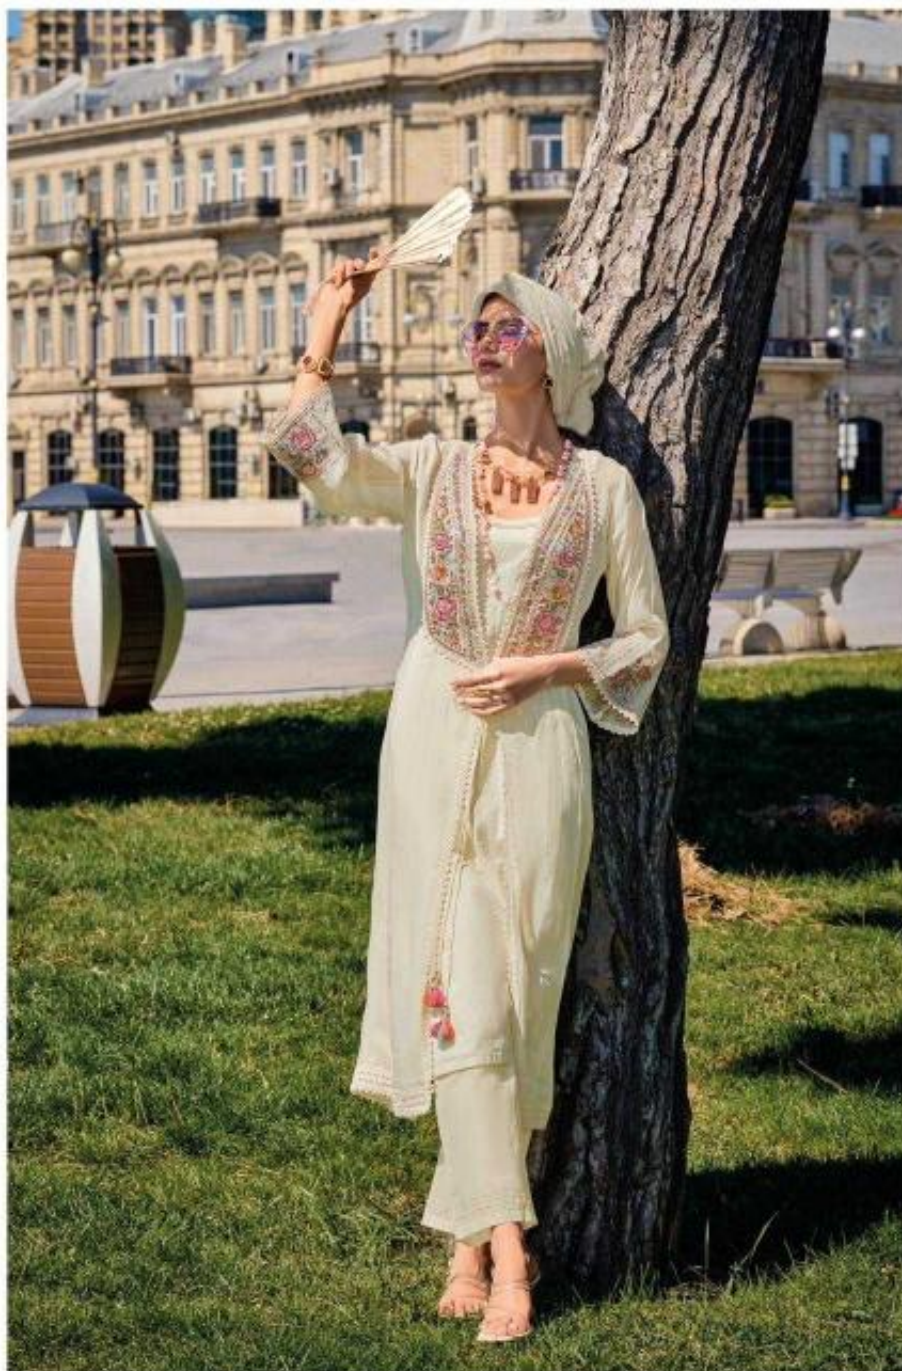

KAILEE

*fashion*

AMBIENT CLASSIC WEAR

KAILEE

*fashion*

AMBIENT CLASSIC WEAR

Gives pleasure 42682

KAILEE

*fashion*

100% COTTON

Gives pleasure 42682