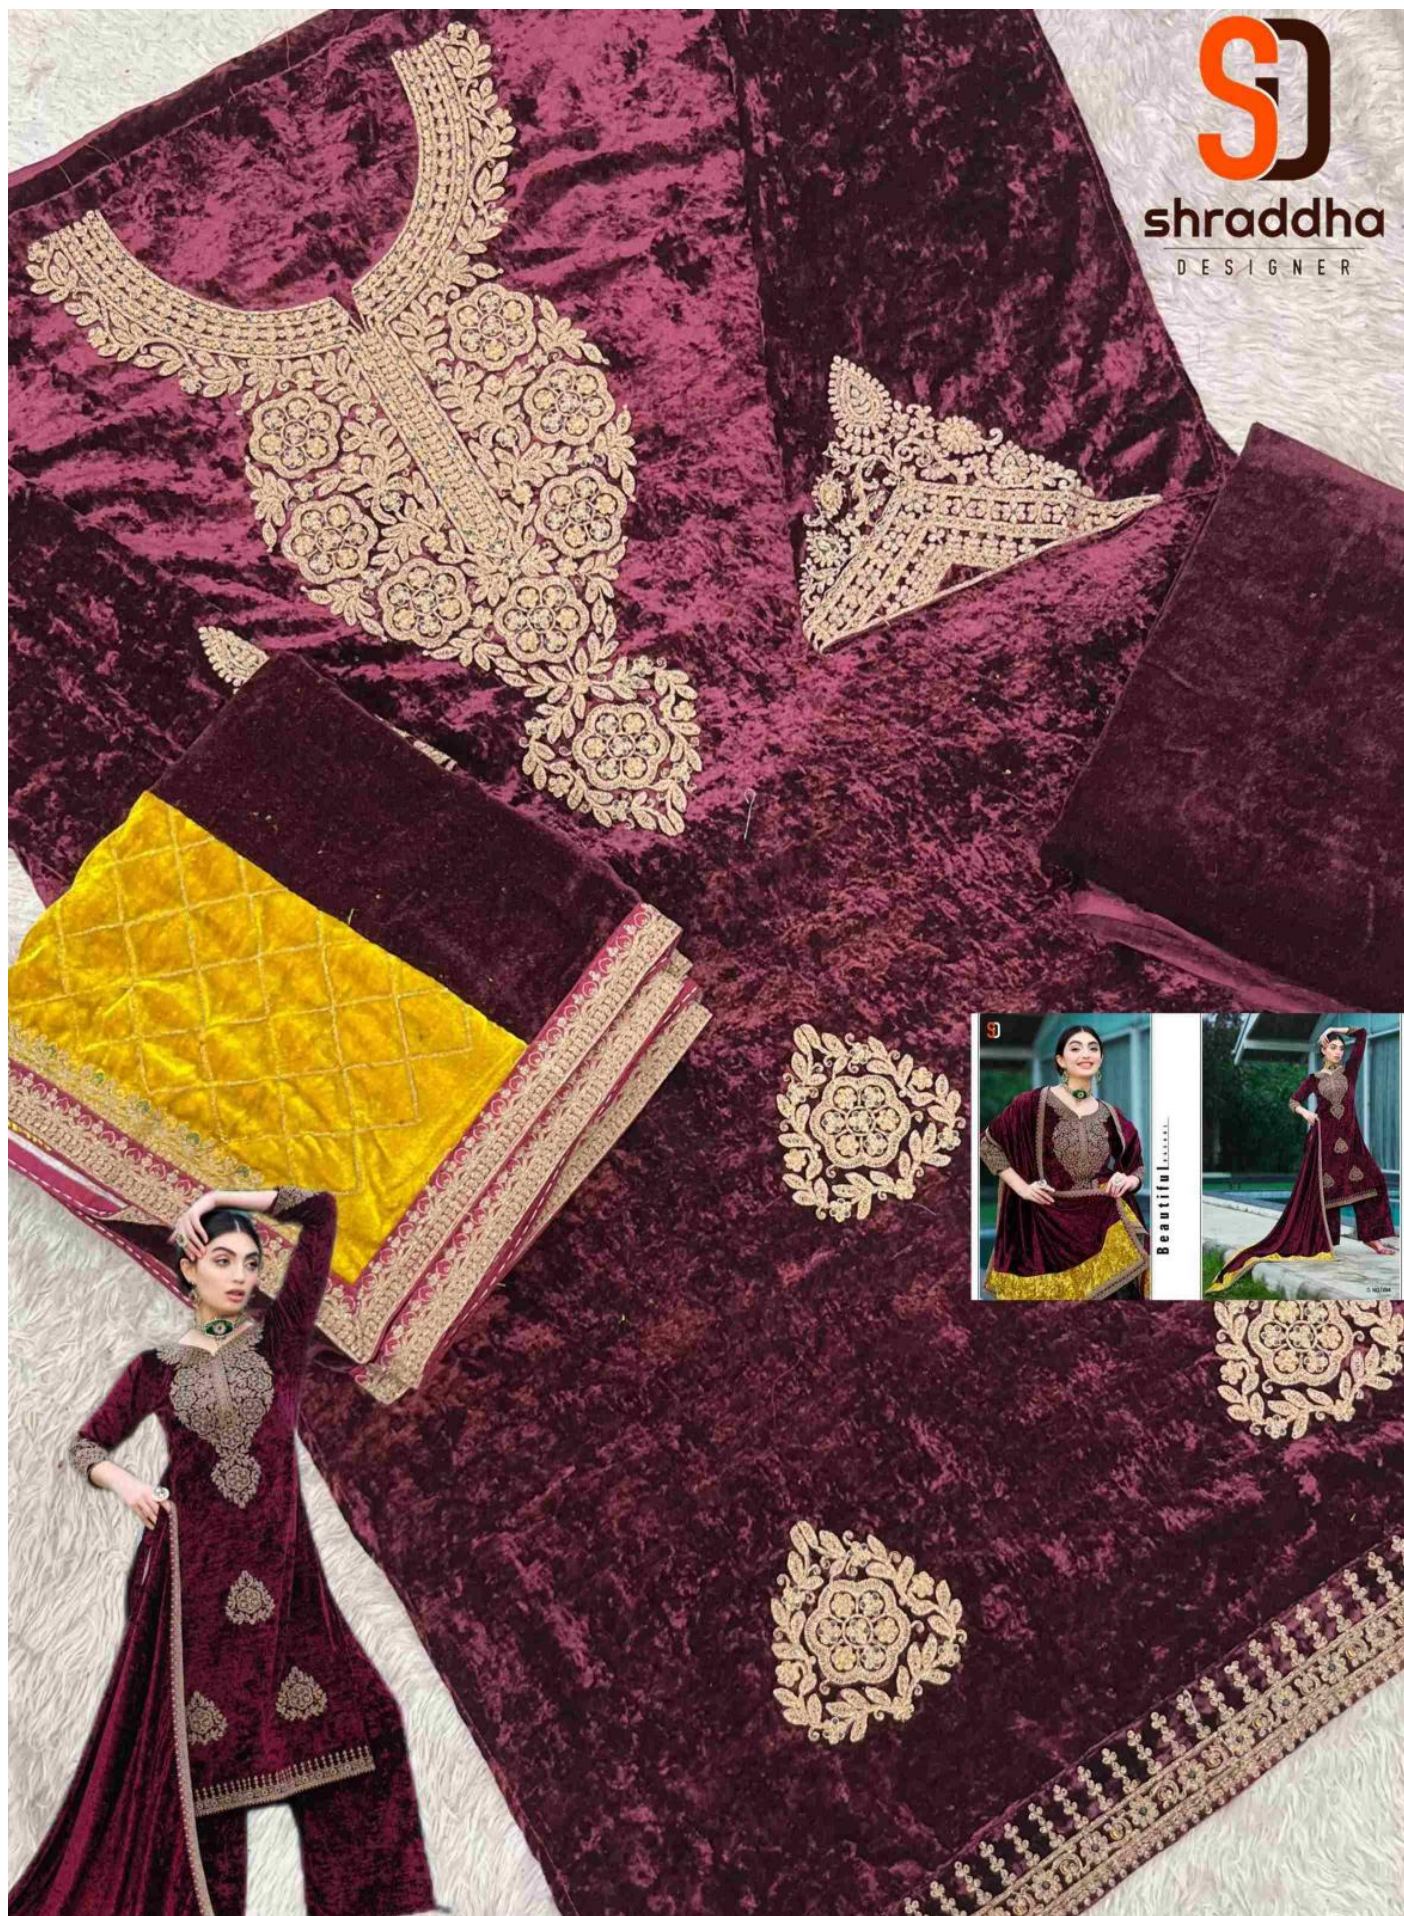

shraddha
DESIGNER