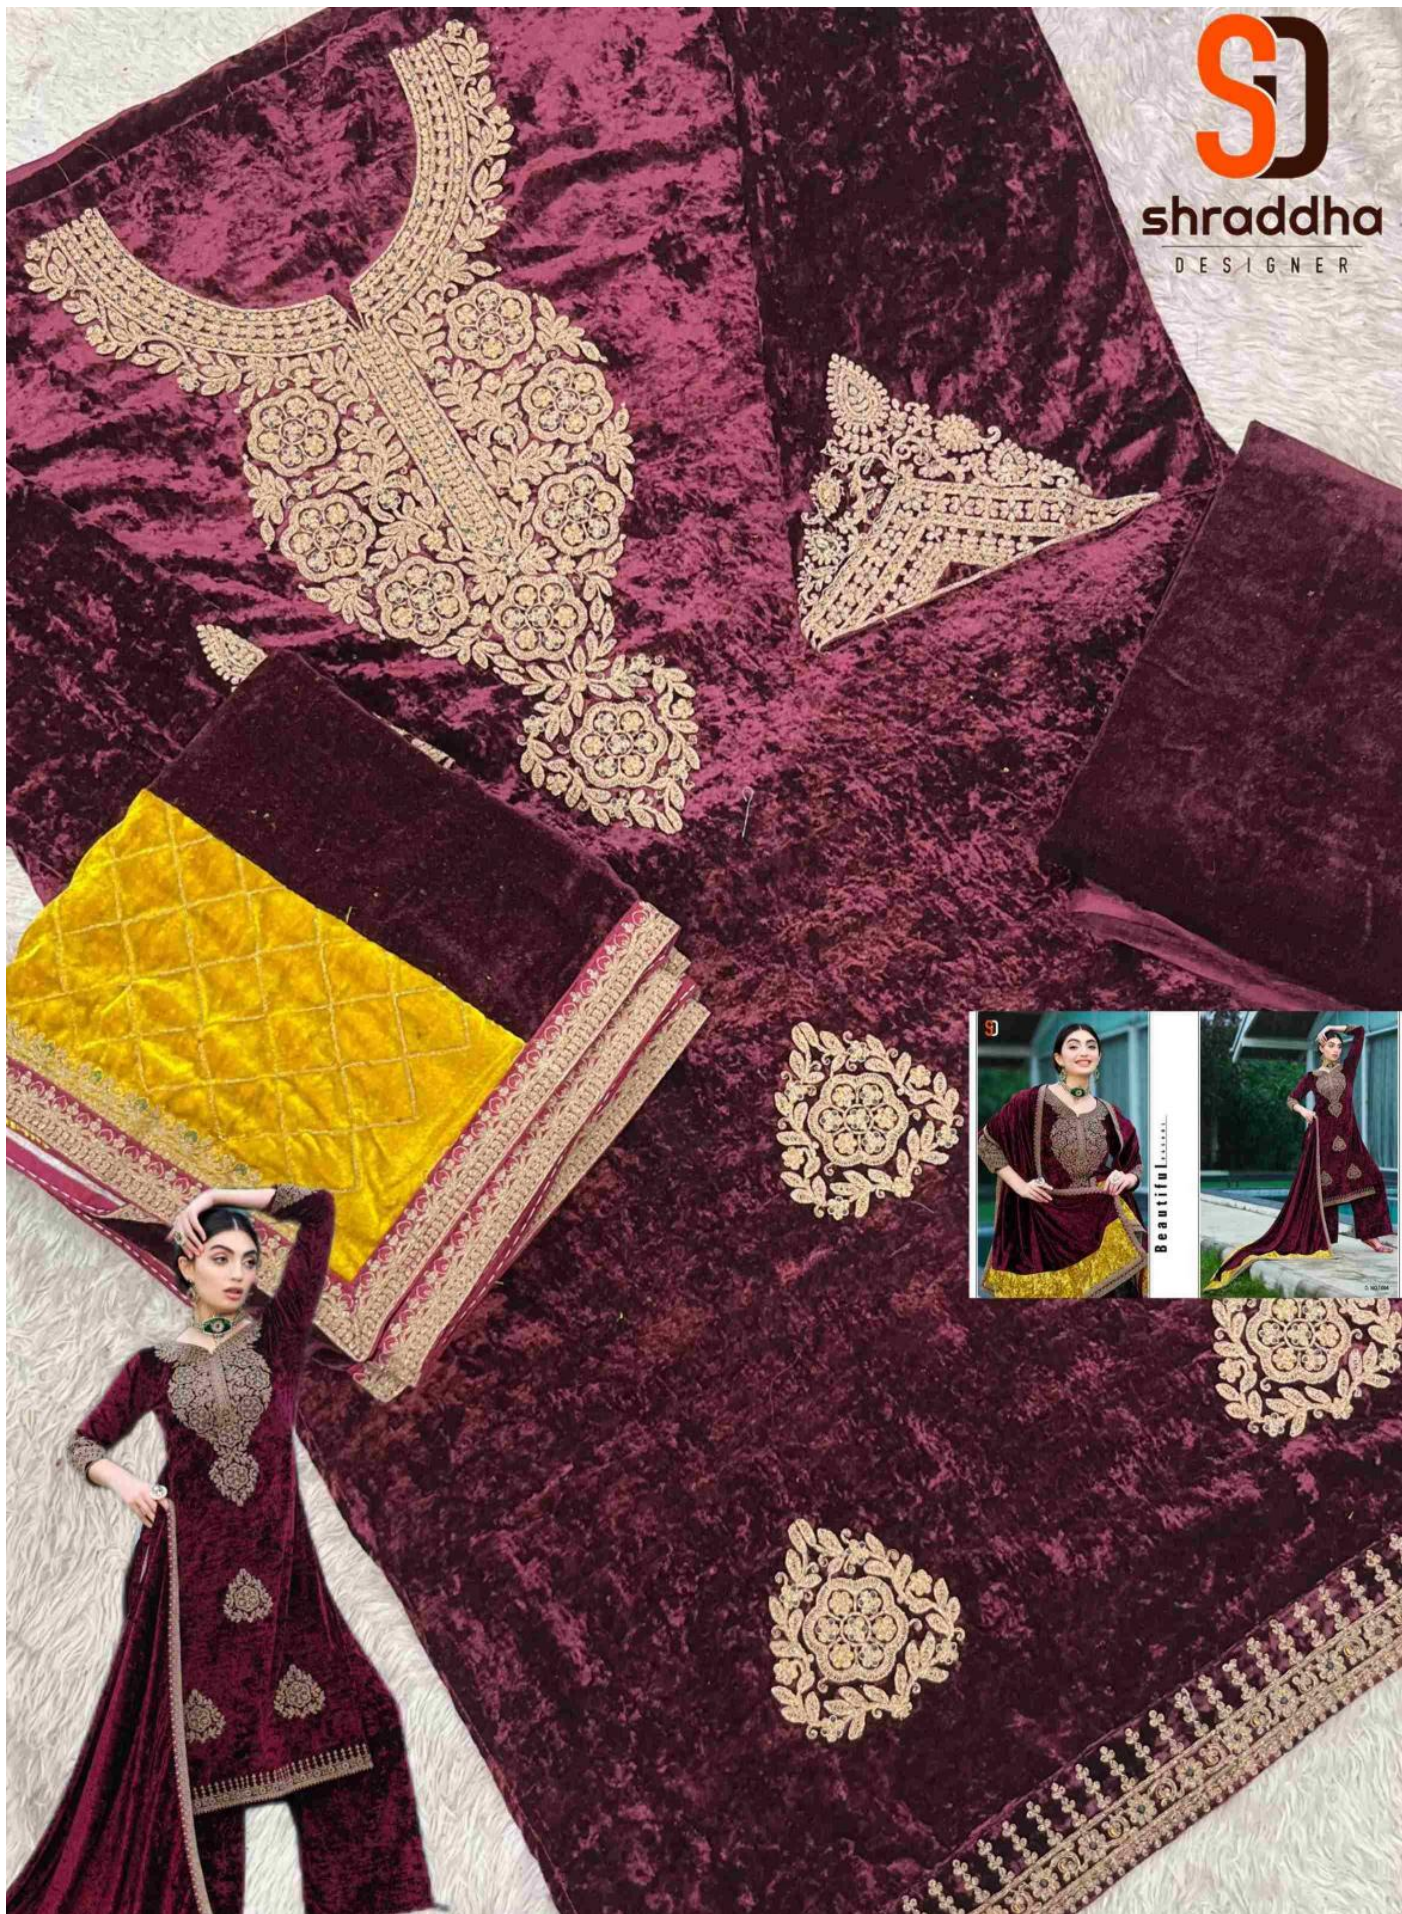

shradha
DESIGNER