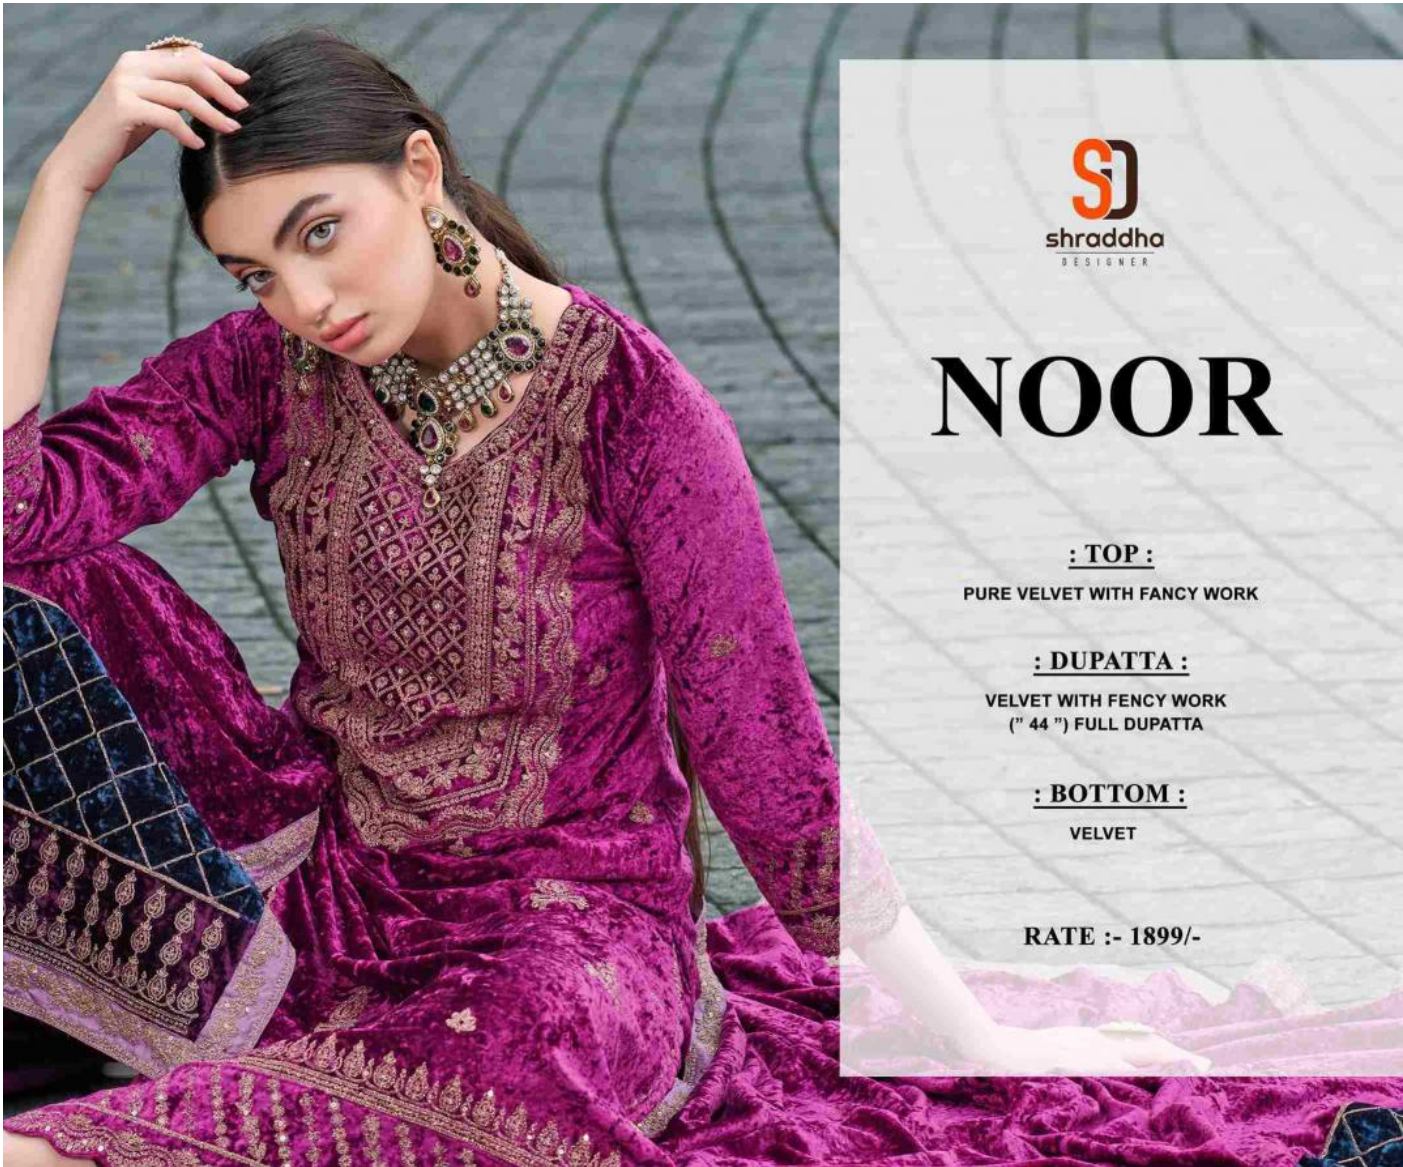

S
FAB
UL Flair
OUS

Venerable YRSR.F.D. NO.1004

Elegance EMERGENCE D. NO.1004

Marvelous WOMEN'S FASHION D. NO.1004

Beautiful D.A.S.H.U.L

1001

1002

1003

1004

NOOR

: TOP :

PURE VELVET WITH FANCY WORK

: DUPATTA :

VELVET WITH FENCY WORK
(" 44 ") FULL DUPATTA

: BOTTOM :

VELVET