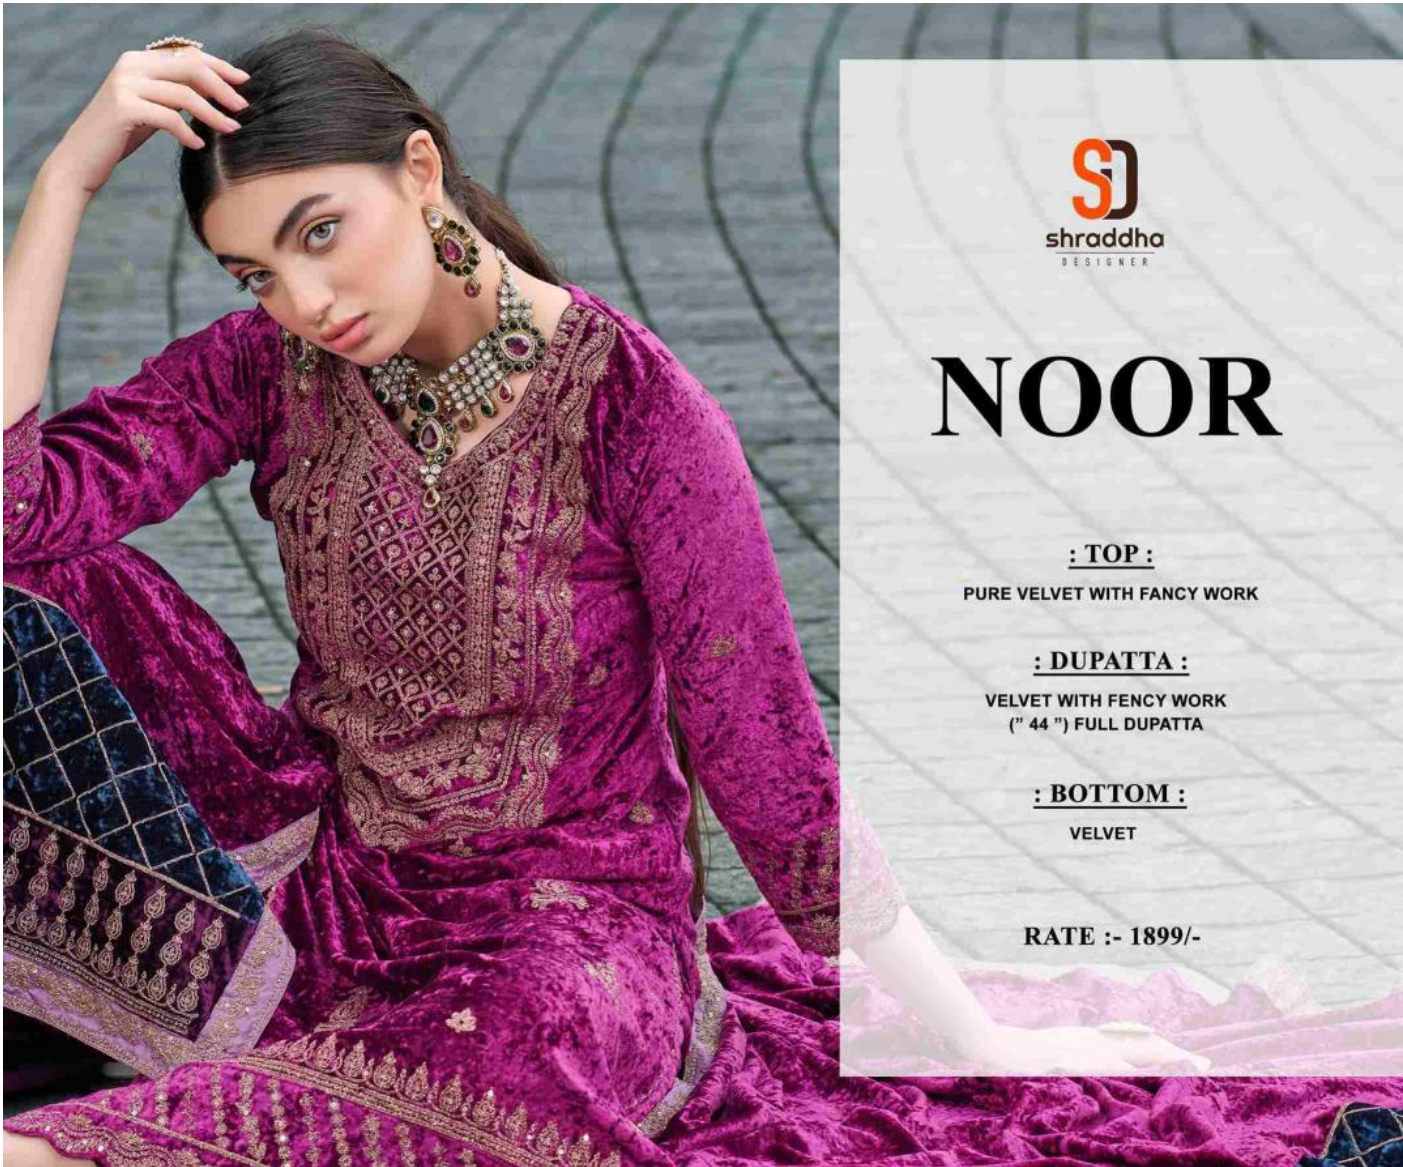

S  
FAB  
UL Flair  
OUS

**Venerable** YRSR.F.D. NO.1004

**Elegance** EMERGENCE D. NO.1004

**Marvelous** BRAND D. NO.1004

Beautiful D.A.S.H.U.L

1001

1002

1003

# NOOR

**: TOP :**

PURE VELVET WITH FANCY WORK

**: DUPATTA :**

VELVET WITH FENCY WORK  
(" 44 ") FULL DUPATTA

**: BOTTOM :**

VELVET

**RATE :- 1899/-**