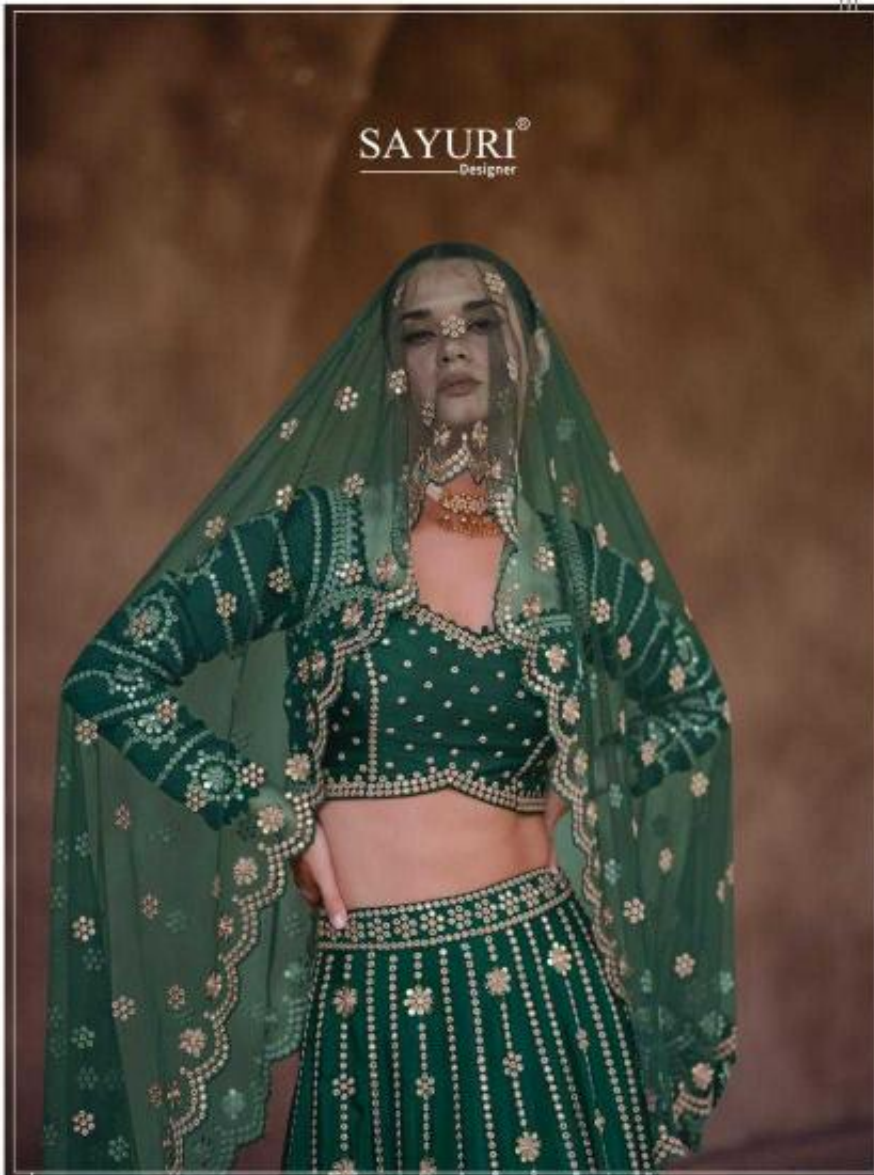

SAYURI[®]
Designer

CODE - 5330

SAYURI[®]
Designer

CODE - 5330

SAYURI[®]
Designer

CODE - 5320

SAYURI®
Designer

Flööriyë

SAYURI[®]
Designer

Burst of bright colors-one of this season's most favorite fashion trends **CODE - 5396**

SAYURI®
Designer

CODE - 5320

SAYURI®
Designer

CODE - 5330

SAYURI[®]
Designer

Simple without letting go of elegance & tradition with natural fabrics.