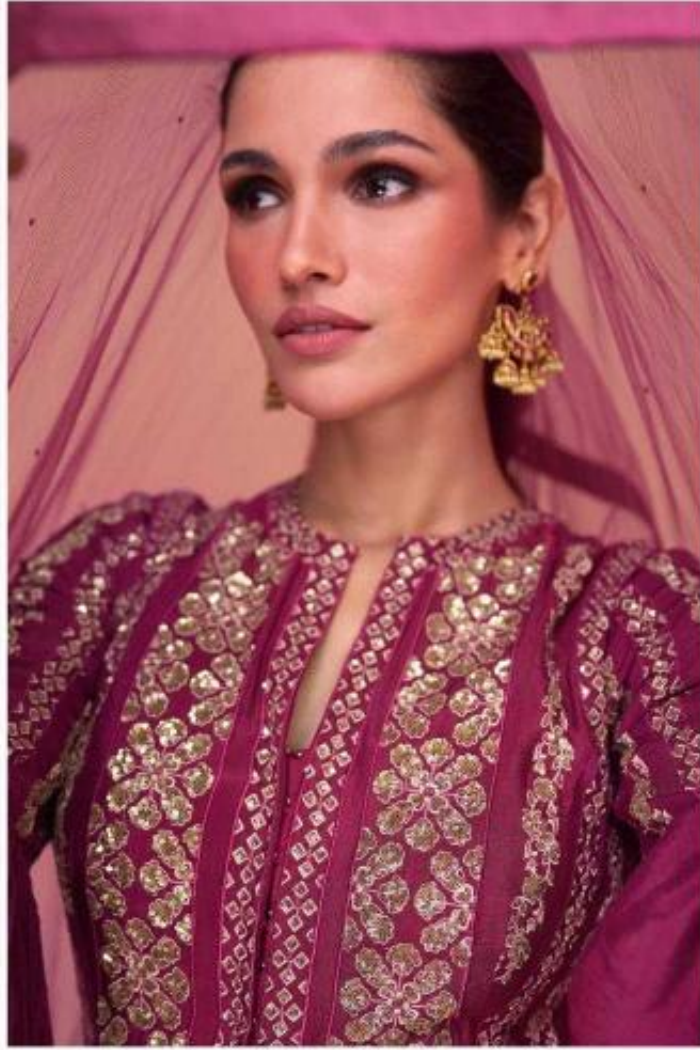

SAYURI®
Designer

CODE - 5330