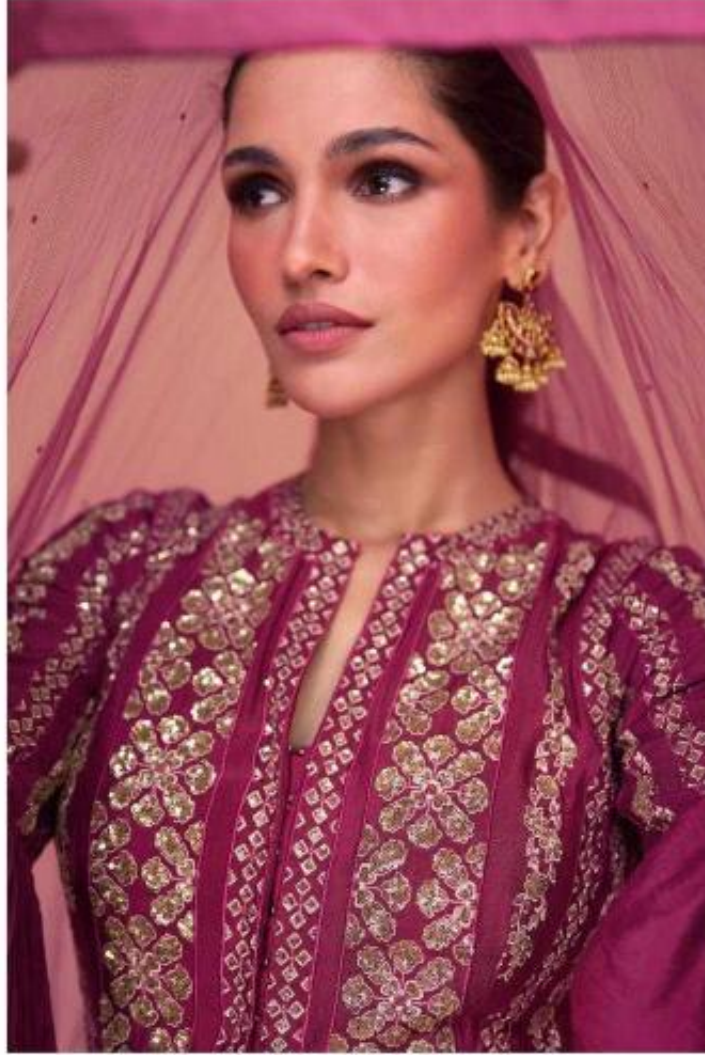

SAYURI®
Designer

Flööriyë