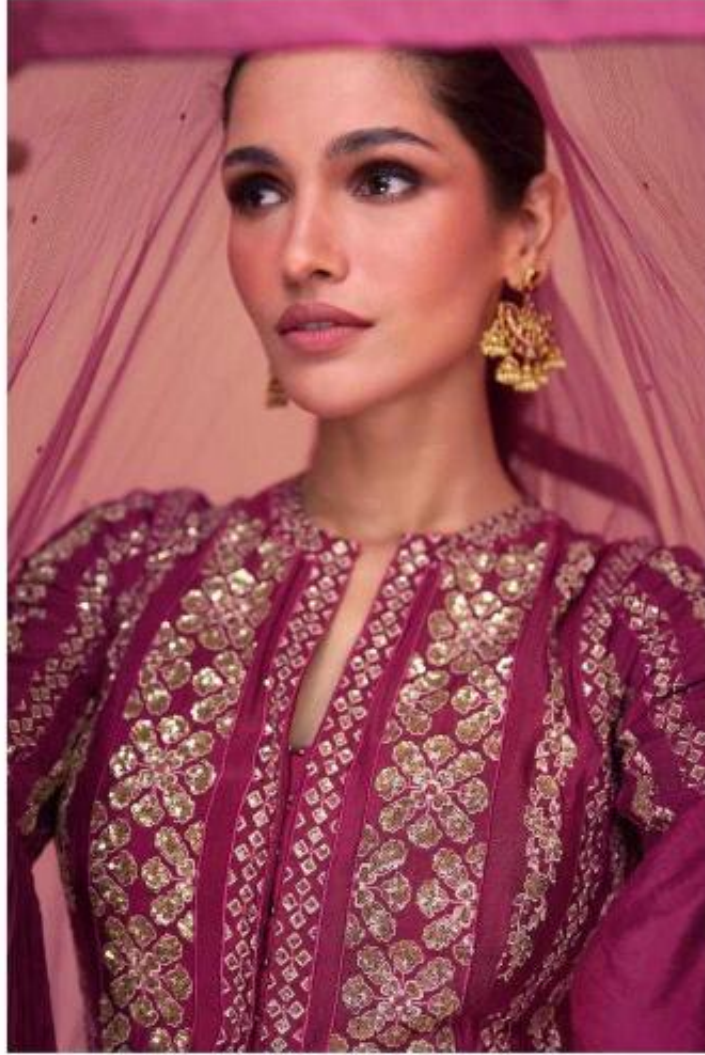

SAYURI®
Designer

Şleeriyö