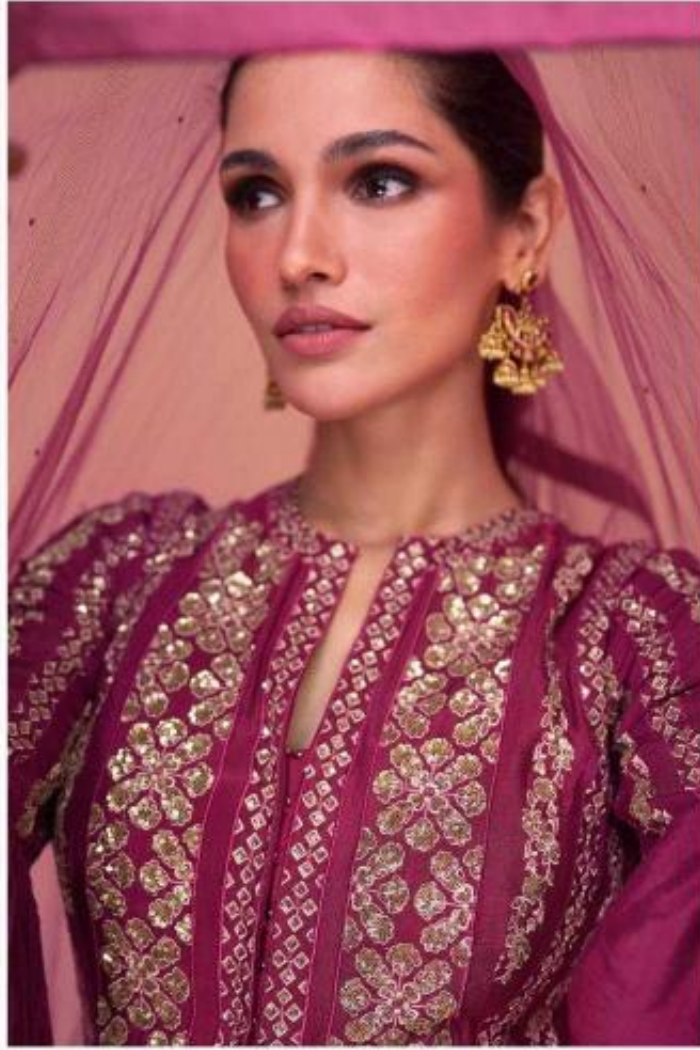

SAYURI®
Designer

CODE - 5330

SAYURI®
Designer

CODE - 5330

SAYURI[®]
Designer

CODE - 5320

SAYURI®
Designer

Keberiyè

SAYURI[®]
Designer

Burst of bright colors-one of this season's most favorite fashion trends **CODE - 5396**

SAYURI®
Designer

CODE - 5320

SAYURI®
Designer

CODE - 5330

SAYURI[®]
Designer

Simple without letting go of elegance & tradition with natural fabrics.