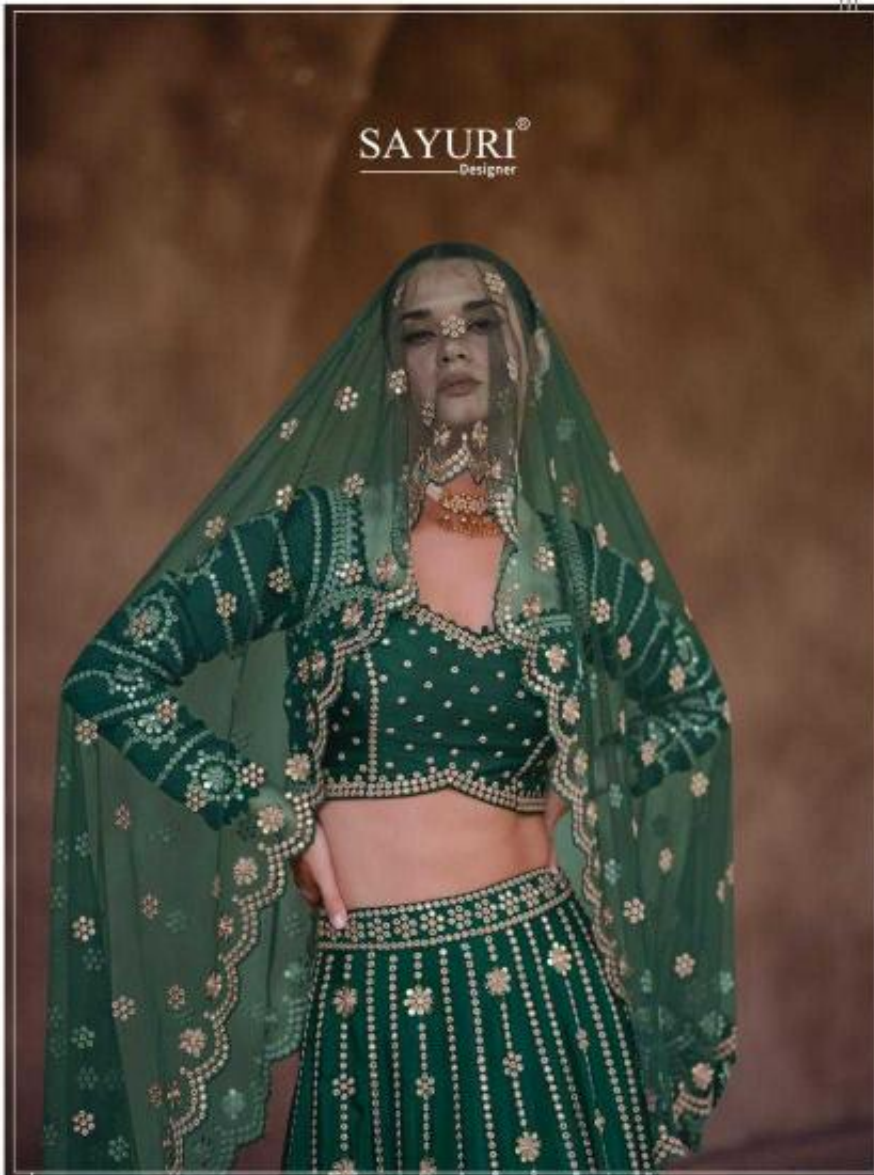

SAYURI®
Designer

CODE - 5330

SAYURI®
Designer

CODE - 5330

SAYURI[®]
Designer

CODE - 5320

SAYURI®
Designer

Keberiya

SAYURI[®]
Designer

Burst of bright colors-one of this season's most favorite fashion trends

CODE - 5396

SAYURI®
Designer

CODE - 5320

SAYURI®
Designer

CODE - 5330

SAYURI[®]
Designer