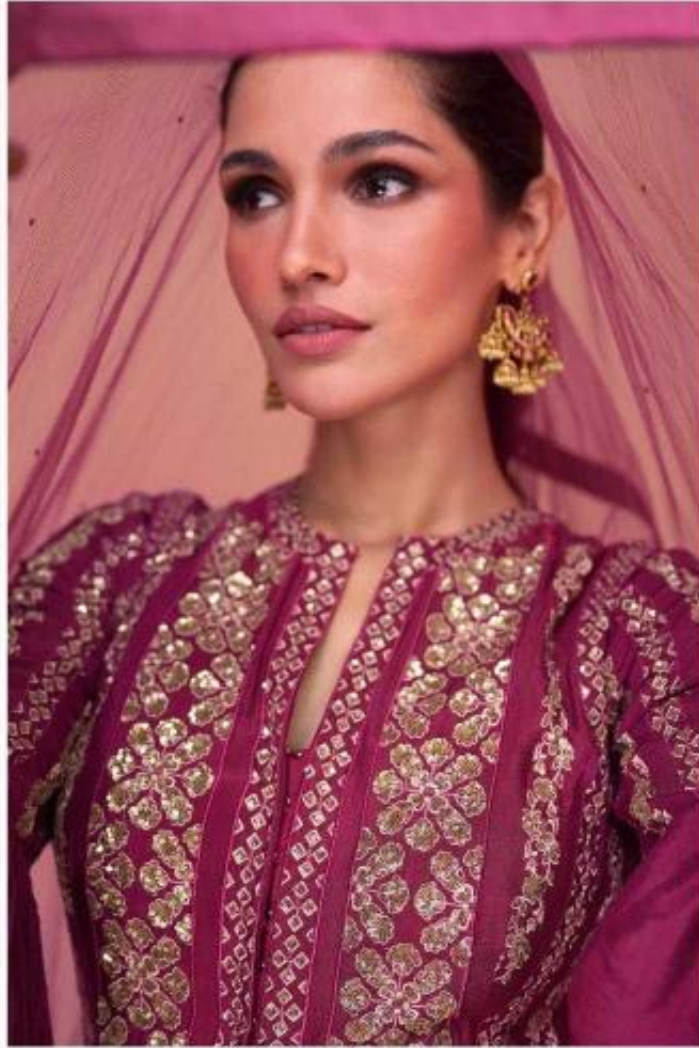

SAYURI®
Designer

CODE - 5330