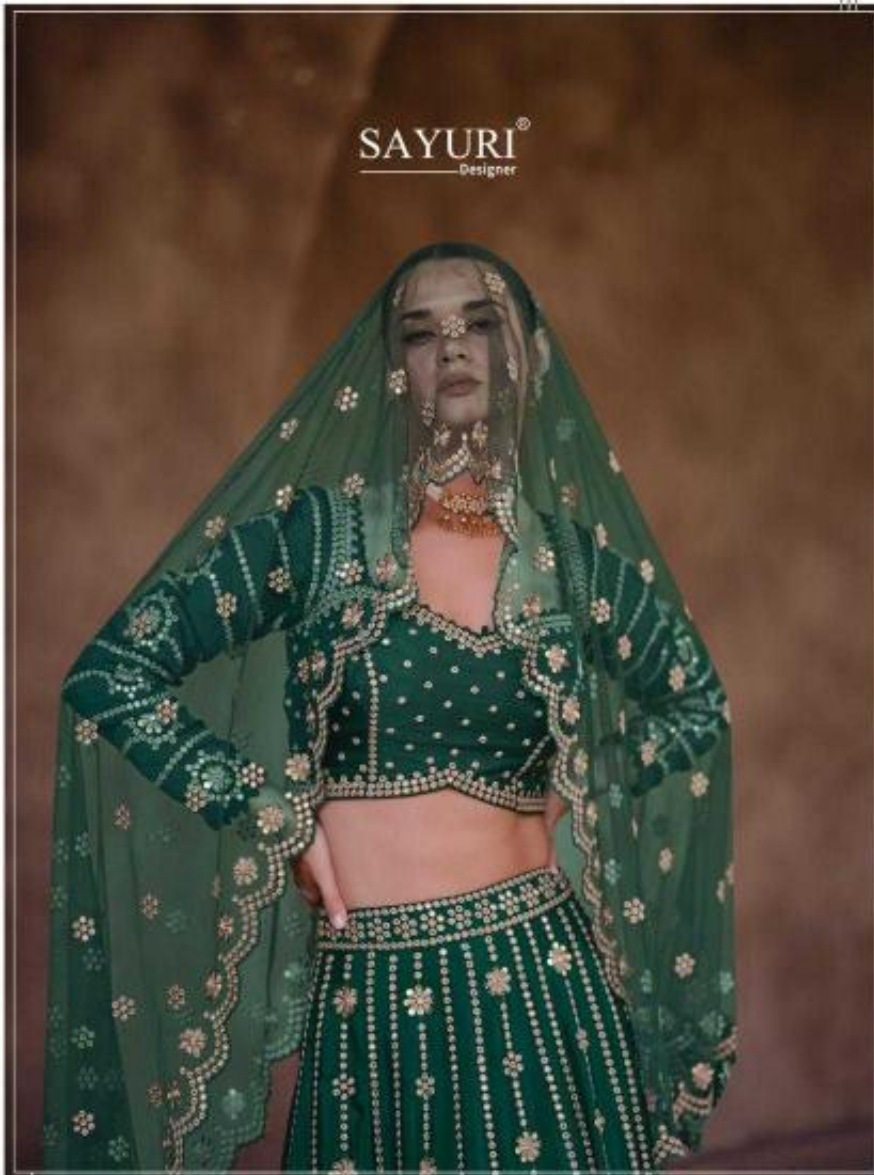

SAYURI<sup>®</sup>  
Designer

*Burst of bright colors-one of this season's most favorite fashion trends .....* **CODE - 5396**

SAYURI®  
Designer

CODE - 5320

SAYURI<sup>®</sup>  
Designer

CODE - 5330

**SAYURI**<sup>®</sup>  
Designer