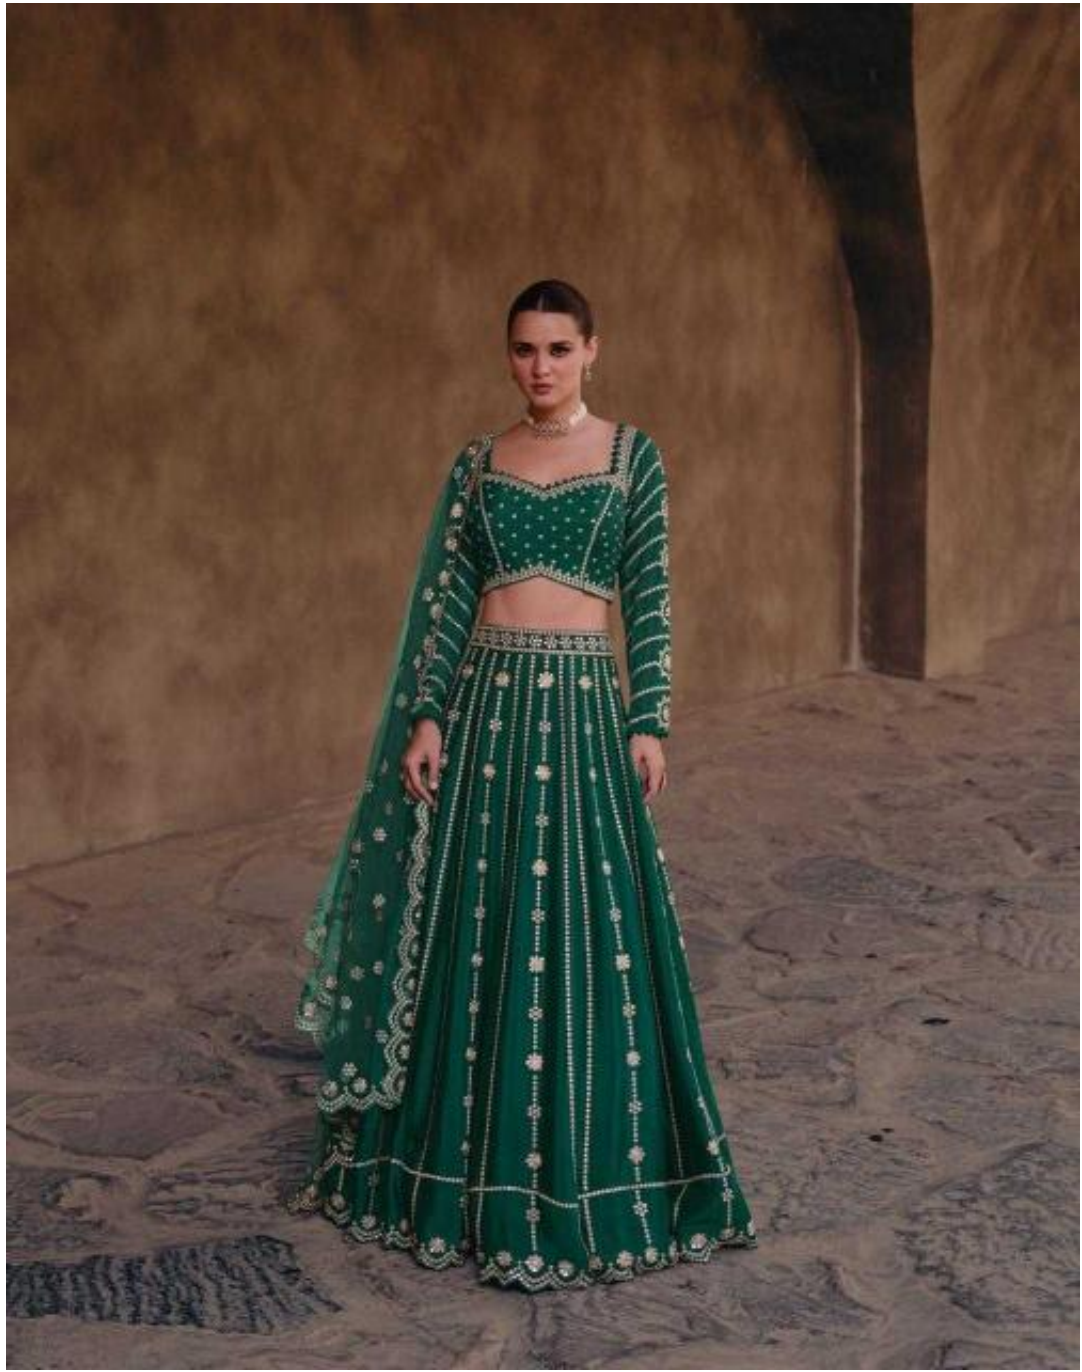

SAYURI®
Designer

CODE - 5330

SAYURI®
Designer

CODE - 5330

SAYURI[®]
Designer

CODE - 5320

SAYURI®
Designer

Keberiyè

SAYURI[®]
Designer

Burst of bright colors-one of this season's most favorite fashion trends **CODE - 5396**

SAYURI®
Designer

CODE - 5320

SAYURI®
Designer

CODE - 5330

SAYURI[®]
Designer

Simple without letting go of elegance & tradition with natural fabrics.