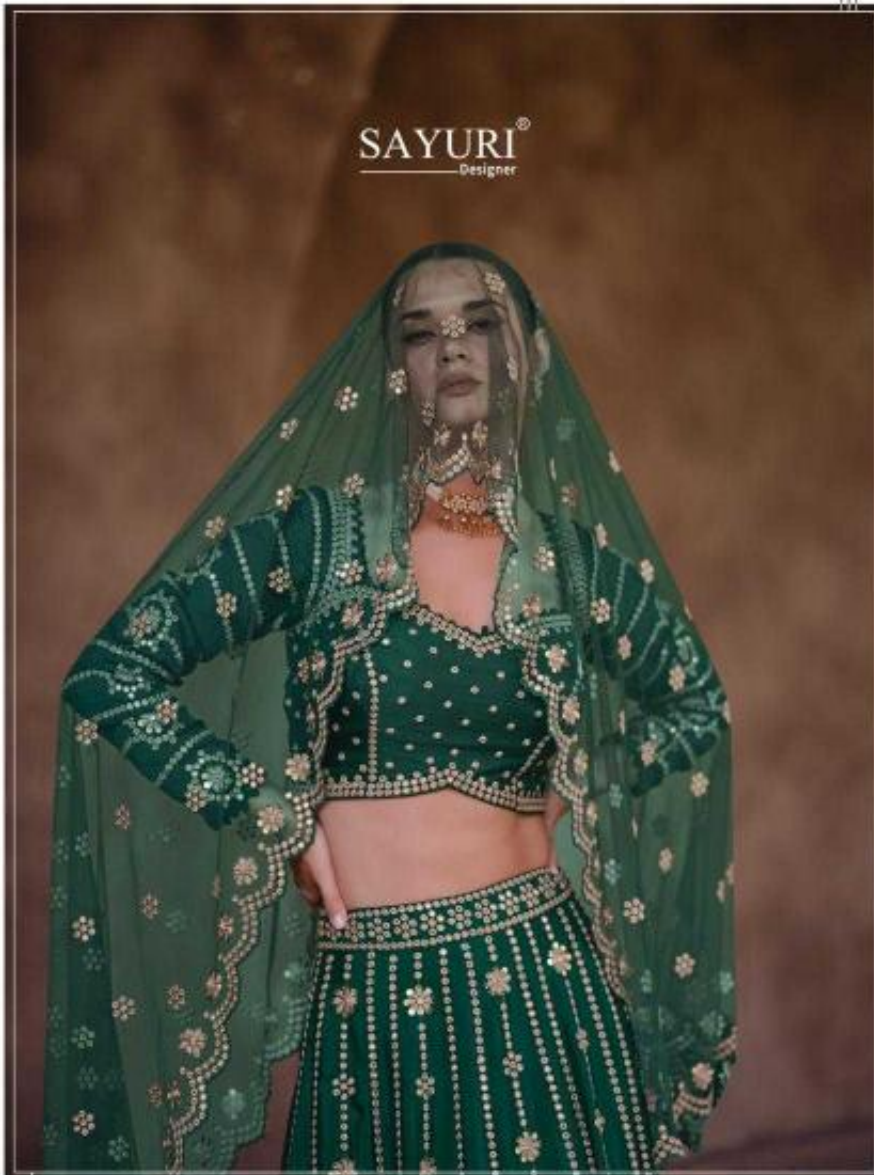

SAYURI<sup>®</sup>  
Designer

CODE - 5330

SAYURI®  
Designer

CODE - 5330

SAYURI<sup>®</sup>  
Designer

CODE - 5320

SAYURI®  
Designer

Keberiya

SAYURI<sup>®</sup>  
Designer

*Blast of bright colors-one of this season's most favorite fashion trends .....*

**CODE - 5396**

SAYURI®  
Designer

CODE - 5320

SAYURI®  
Designer

CODE - 5330

**SAYURI**<sup>®</sup>  
Designer