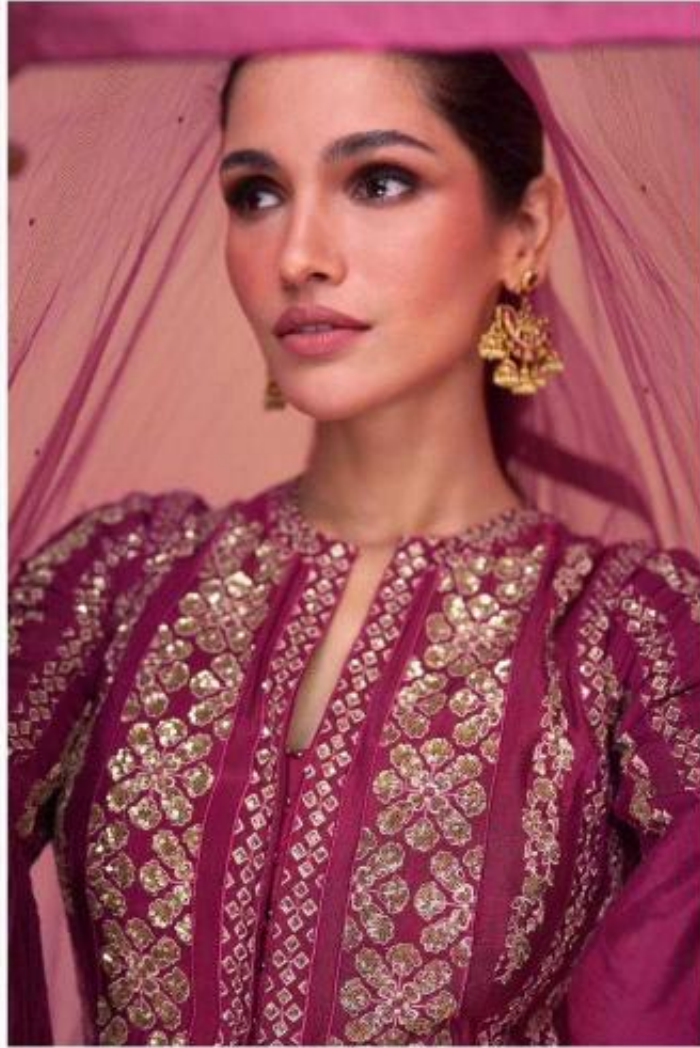

SAYURI®
Designer

CODE - 5330