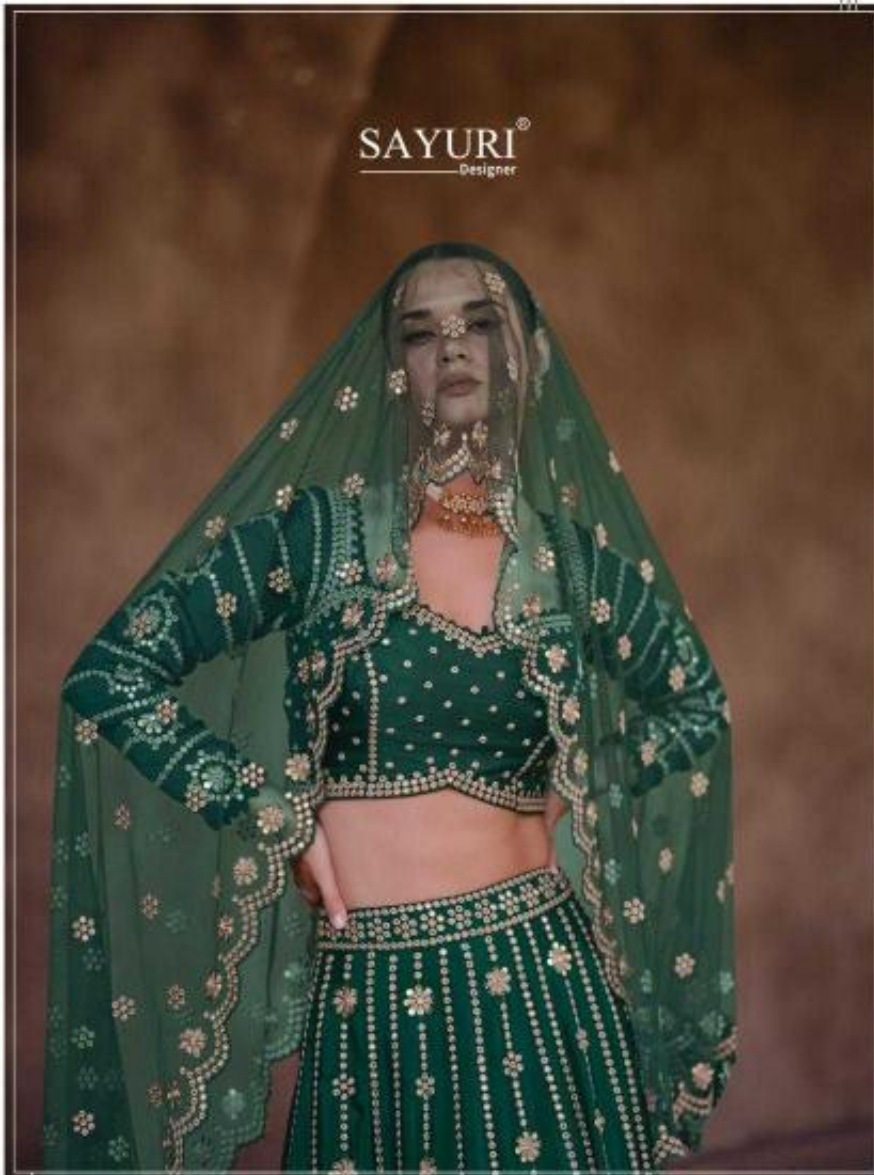

SAYURI®
Designer

CODE - 5330

SAYURI®
Designer

CODE - 5330

SAYURI[®]
Designer

CODE - 5320

SAYURI®
Designer

Keberiyè

SAYURI[®]
Designer

Burst of bright colors-one of this season's most favorite fashion trends **CODE - 5396**

SAYURI®
Designer

CODE - 5320

SAYURI®
Designer

CODE - 5330

SAYURI[®]
Designer

Simple without letting go of elegance & tradition with natural fabrics.