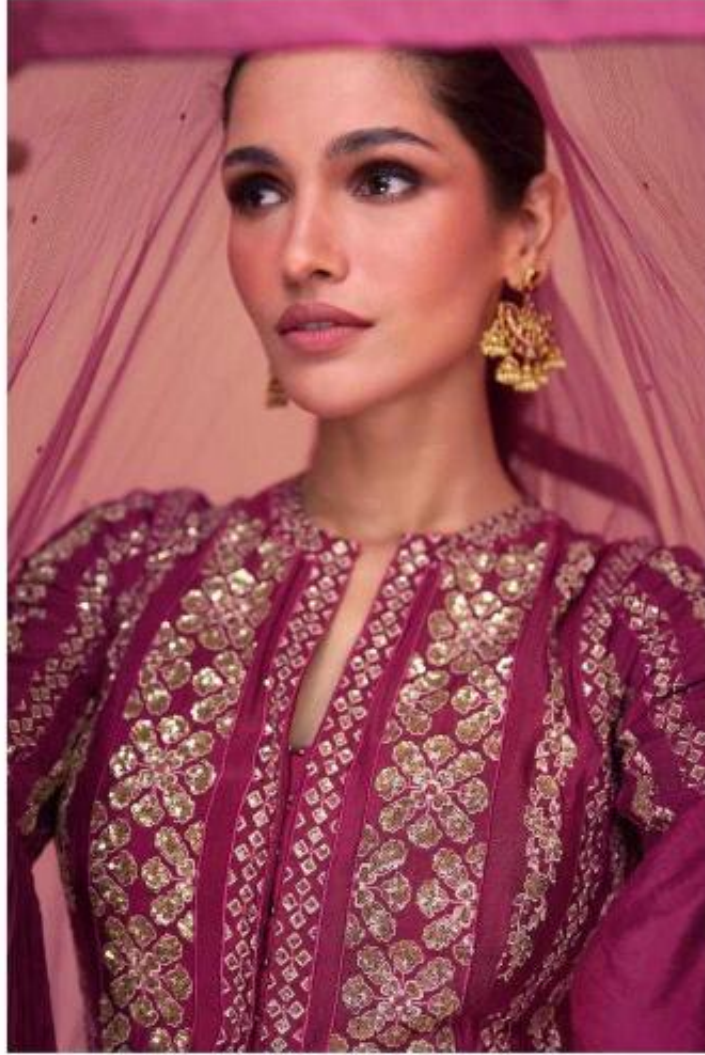

SAYURI®
Designer

CODE - 5330

SAYURI®
Designer

CODE - 5330

SAYURI[®]
Designer

CODE - 5320

SAYURI®
Designer

Keberiyè

SAYURI[®]
Designer

Burst of bright colors-one of this season's most favorite fashion trends **CODE - 5396**

SAYURI®
Designer

CODE - 5320

SAYURI®
Designer

CODE - 5330

SAYURI[®]
Designer

Simple without letting go of elegance & tradition with natural fabrics.