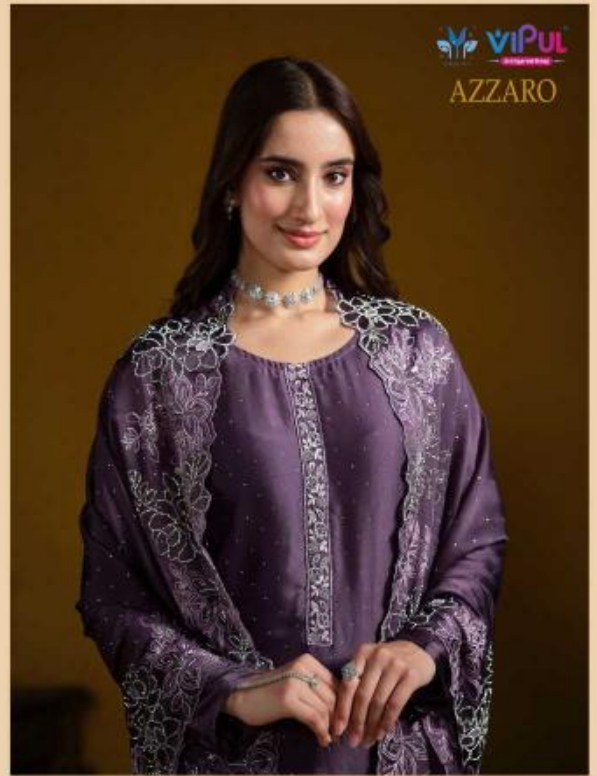

VIPUL 50  
— 50th Anniversary —

AZZARO

~ 6103 ~

~ 6101 ~

VIPUL  
AZZARO

VIPUL  
AZZARO

VIPUL  
AZZARO

~ 6102 ~

|              |  |
|--------------|--|
| Product Name | AZZARO   |
| D.NO.        | 6101 TO 6105   |
| DESCRIPTION  | <p><u>TOP</u></p> <p>2 TONE CATONIC GEORGETTE WITH HEAVY EMBROIDERY AND SWAROVSKI.</p> <p><u>DUPATTA</u></p> <p>2 TONE CATONIC GEORGETTE WITH HEAVY EMBROIDERY AND SWAROVSKI.</p> <p><u>BOTTOM &amp; INNER</u></p> <p>SOFT SANTOON</p> |