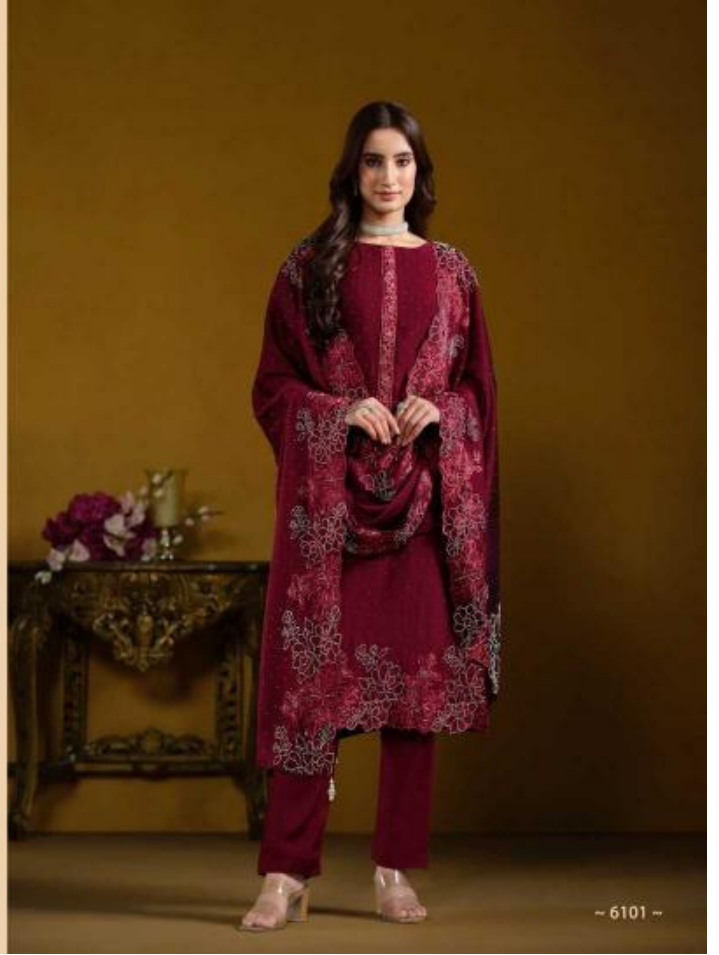

VIPUL 50  
— 50th Anniversary —

AZZARO

~ 6103 ~

~ 6101 ~

VIPUL  
AZZARO

VIPUL  
AZZARO

VIPUL  
AZZARO

~ 6102 ~

|              |  |
|--------------|--|
| Product Name | AZZARO   |
| D.NO.        | 6101 TO 6105   |
| DESCRIPTION  | <p><u>TOP</u></p> <p>2 TONE CATONIC GEORGETTE WITH HEAVY EMBROIDERY AND SWAROVSKI.</p> <p><u>DUPATTA</u></p> <p>2 TONE CATONIC GEORGETTE WITH HEAVY EMBROIDERY AND SWAROVSKI.</p> <p><u>BOTTOM &amp; INNER</u></p> <p>SOFT SANTOON</p> |