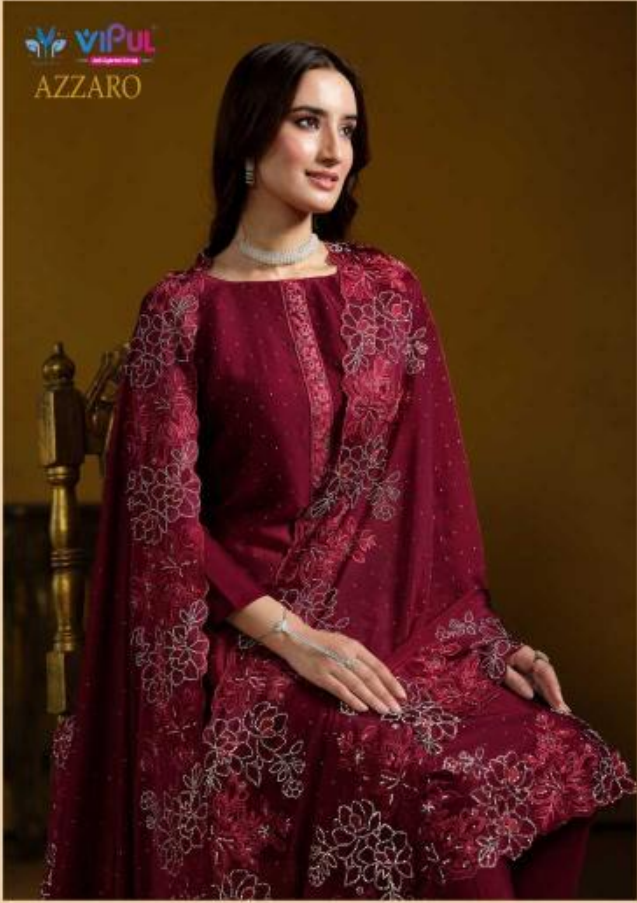

VIPUL 50  
— 50th Anniversary —

AZZARO

~ 6103 ~

~ 6101 ~

VIPUL  
AZZARO

VIPUL  
AZZARO

VIPUL  
AZZARO

~ 6102 ~

|              |  |
|--------------|--|
| Product Name | AZZARO   |
| D.NO.        | 6101 TO 6105   |
| DESCRIPTION  | <p><u>TOP</u></p> <p>2 TONE CATONIC GEORGETTE WITH HEAVY EMBROIDERY AND SWAROVSKI.</p> <p><u>DUPATTA</u></p> <p>2 TONE CATONIC GEORGETTE WITH HEAVY EMBROIDERY AND SWAROVSKI.</p> <p><u>BOTTOM &amp; INNER</u></p> <p>SOFT SANTOON</p> |