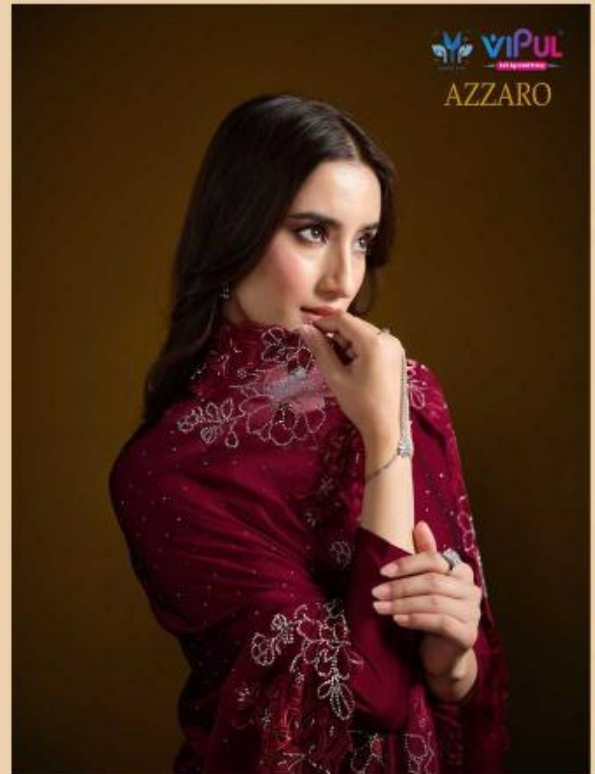

VIPUL 50  
— 50th Anniversary —

AZZARO

~ 6103 ~

~ 6101 ~

VIPUL  
AZZARO

VIPUL  
AZZARO

VIPUL  
AZZARO

~ 6102 ~

 **VIPUL**  
— Art & Apparel Group —  
**AZZARO**

VIPUL  
AZZARO

~ 6104 ~

 **VIPUL** 50  
And Agreed Group  
**AZZARO**

6102

VI PUL 50  
And Agreed Group  
AZZARO

6103

 **VIPUL** 50  
And Agreed Group  
**AZZARO**

|              |  |
|--------------|--|
| Product Name | AZZARO   |
| D.NO.        | 6101 TO 6105   |
| DESCRIPTION  | <p><u>TOP</u></p> <p>2 TONE CATONIC GEORGETTE WITH HEAVY EMBROIDERY AND SWAROVSKI.</p> <p><u>DUPATTA</u></p> <p>2 TONE CATONIC GEORGETTE WITH HEAVY EMBROIDERY AND SWAROVSKI.</p> <p><u>BOTTOM &amp; INNER</u></p> <p>SOFT SANTOON</p> |