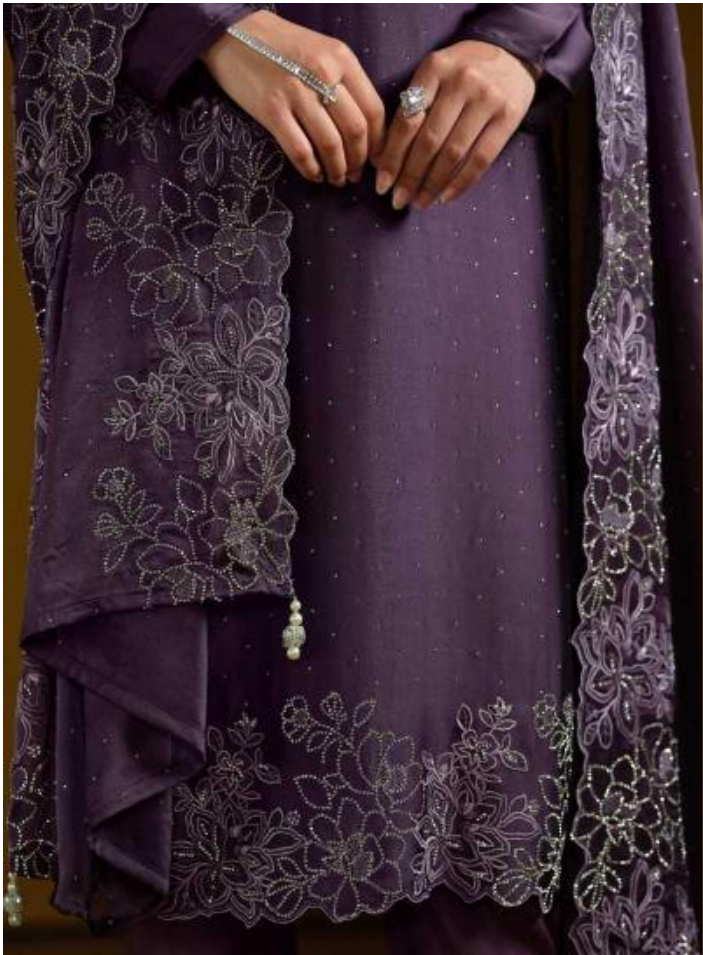

VIPUL 50  
— 50th Anniversary —

AZZARO

~ 6103 ~

~ 6101 ~

VIPUL  
AZZARO

VIPUL  
AZZARO

VIPUL  
AZZARO

~ 6102 ~

|              |  |
|--------------|--|
| Product Name | AZZARO   |
| D.NO.        | 6101 TO 6105   |
| DESCRIPTION  | <p><u>TOP</u></p> <p>2 TONE CATONIC GEORGETTE WITH HEAVY EMBROIDERY AND SWAROVSKI.</p> <p><u>DUPATTA</u></p> <p>2 TONE CATONIC GEORGETTE WITH HEAVY EMBROIDERY AND SWAROVSKI.</p> <p><u>BOTTOM &amp; INNER</u></p> <p>SOFT SANTOON</p> |