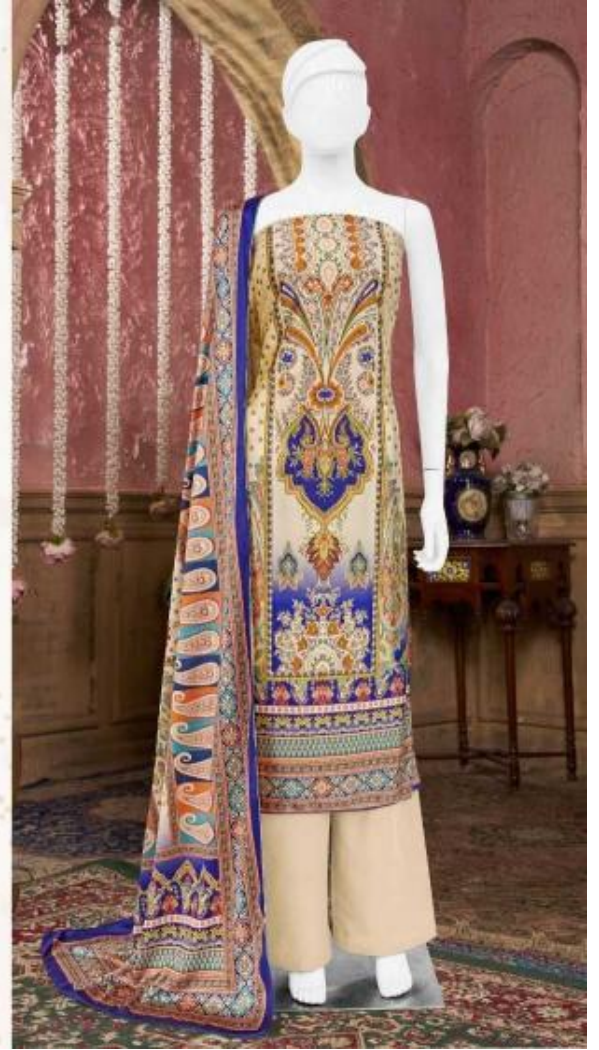

Gipson®

FARHEEN

D.NO.2928

Bipson®

FARHEEN

TOP :- KOREAN VELVET DIGITAL PRINT WITH SWAROVSKI WORK

BOTTOM :- KOREAN VELVET DYED

DUPATTA :- KOREAN VELVET DIGITAL PRINT

D.NO.2928-A

Gipson®

FARHEEN

D.NO.2928

Bipson®

FARHEEN

TOP :- KOREAN VELVET DIGITAL PRINT WITH SWAROVSKI WORK

BOTTOM :- KOREAN VELVET DYED

DUPATTA :- KOREAN VELVET DIGITAL PRINT

D.NO.2928-C

Bipson®

FARHEEN

TOP :- KOREAN VELVET DIGITAL PRINT WITH SWAROVSKI WORK

BOTTOM :- KOREAN VELVET DYED

DUPATTA :- KOREAN VELVET DIGITAL PRINT

D.NO.2928-B

Bipson®

FARHEEN

TOP :- KOREAN VELVET DIGITAL PRINT WITH SWAROVSKI WORK

BOTTOM :- KOREAN VELVET DYED

DUPATTA :- KOREAN VELVET DIGITAL PRINT

D.NO.2928-D

Bipson®

FARHEEN