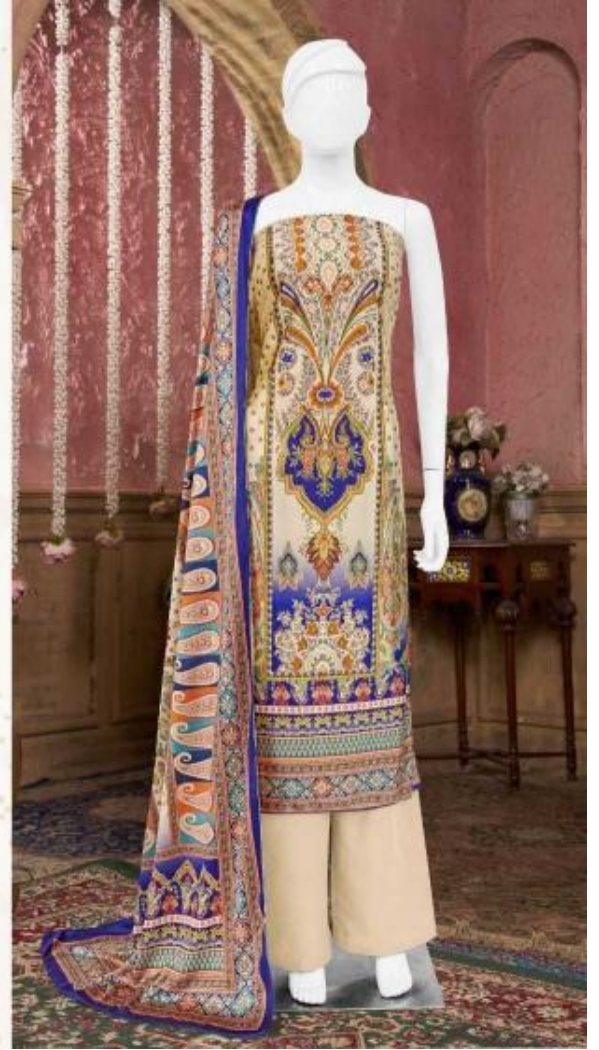

Gipson®

FARHEEN

D.NO.2928

Bipson®

FARHEEN

TOP :- KOREAN VELVET DIGITAL PRINT WITH SWAROVSKI WORK

BOTTOM :- KOREAN VELVET DYED

DUPATTA :- KOREAN VELVET DIGITAL PRINT

D.NO.2928-A

Gipson[®]

FARHEEN

D.NO.2928

Bipson®

FARHEEN

TOP :- KOREAN VELVET DIGITAL PRINT WITH SWAROVSKI WORK

BOTTOM :- KOREAN VELVET DYED

DUPATTA :- KOREAN VELVET DIGITAL PRINT

D.NO.2928-C

Bipson®

FARHEEN

TOP :- KOREAN VELVET DIGITAL PRINT WITH SWAROVSKI WORK

BOTTOM :- KOREAN VELVET DYED

DUPATTA :- KOREAN VELVET DIGITAL PRINT

D.NO.2928-B

Bipson®

FARHEEN

TOP :- KOREAN VELVET DIGITAL PRINT WITH SWAROVSKI WORK

BOTTOM :- KOREAN VELVET DYED

DUPATTA :- KOREAN VELVET DIGITAL PRINT

D.NO.2928-D

Bipson®

FARHEEN