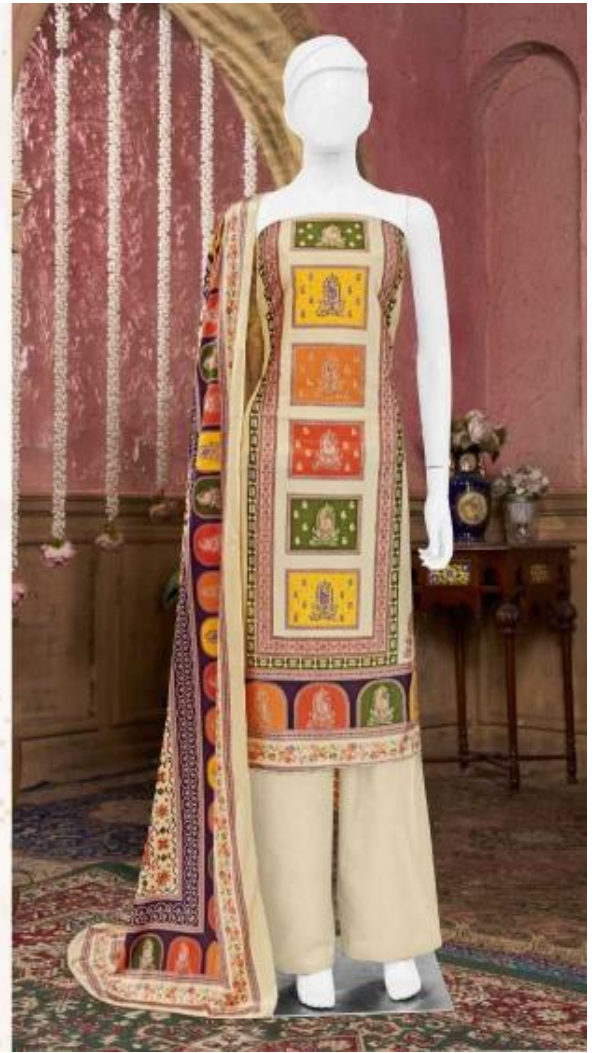

Gipson[®]

FARHEEN

D.NO.2928

Bipson®

FARHEEN

TOP :- KOREAN VELVET DIGITAL PRINT WITH SWAROVSKI WORK

BOTTOM :- KOREAN VELVET DYED

DUPATTA :- KOREAN VELVET DIGITAL PRINT

D.NO.2928-A

Gipson[®]

FARHEEN

D.NO.2928

Bipson®

FARHEEN

TOP :- KOREAN VELVET DIGITAL PRINT WITH SWAROVSKI WORK

BOTTOM :- KOREAN VELVET DYED

DUPATTA :- KOREAN VELVET DIGITAL PRINT

D.NO.2928-C

Bipson®

FARHEEN

TOP :- KOREAN VELVET DIGITAL PRINT WITH SWAROVSKI WORK

BOTTOM :- KOREAN VELVET DYED

DUPATTA :- KOREAN VELVET DIGITAL PRINT

D.NO.2928-B

Bipson®

FARHEEN

TOP :- KOREAN VELVET DIGITAL PRINT WITH SWAROVSKI WORK

BOTTOM :- KOREAN VELVET DYED

DUPATTA :- KOREAN VELVET DIGITAL PRINT

D.NO.2928-D

Bipson®

FARHEEN