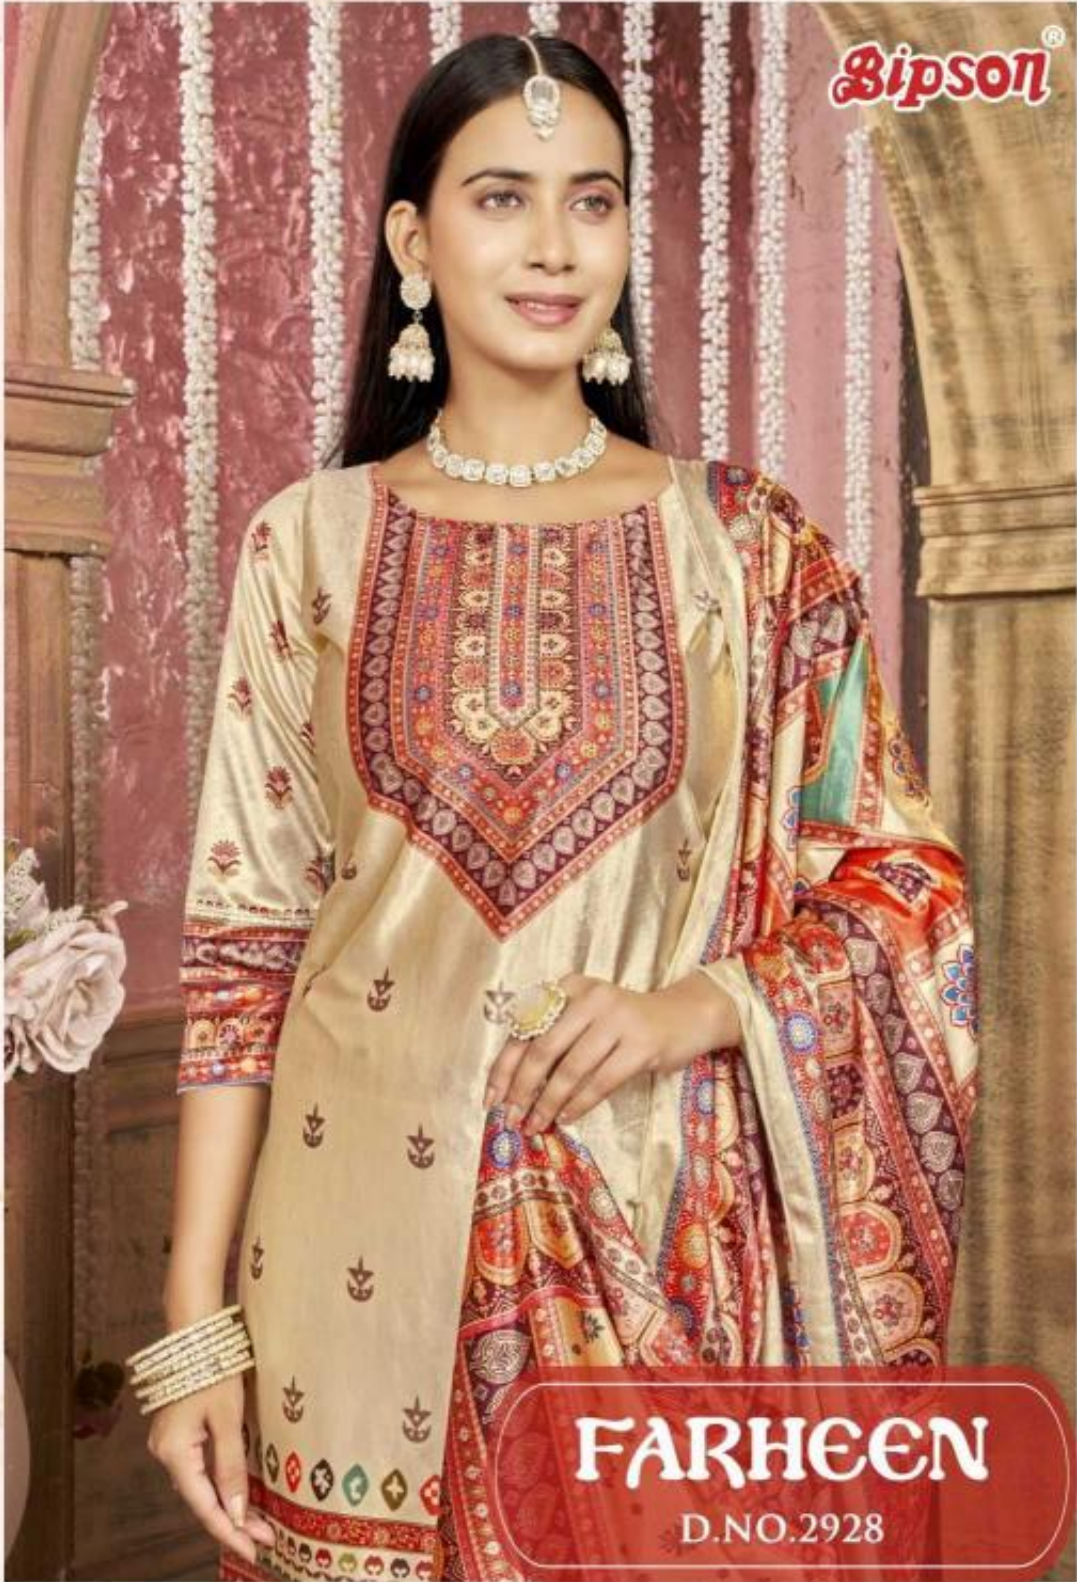

Gipson[®]

FARHEEN

D.NO.2928

Bipson®

FARHEEN

TOP :- KOREAN VELVET DIGITAL PRINT WITH SWAROVSKI WORK

BOTTOM :- KOREAN VELVET DYED

DUPATTA :- KOREAN VELVET DIGITAL PRINT

D.NO.2928-A

Gipson[®]

FARHEEN

D.NO.2928

Bipson®

FARHEEN

TOP :- KOREAN VELVET DIGITAL PRINT WITH SWAROVSKI WORK

BOTTOM :- KOREAN VELVET DYED

DUPATTA :- KOREAN VELVET DIGITAL PRINT

D.NO.2928-C

Bipson®

FARHEEN

TOP :- KOREAN VELVET DIGITAL PRINT WITH SWAROVSKI WORK

BOTTOM :- KOREAN VELVET DYED

DUPATTA :- KOREAN VELVET DIGITAL PRINT

D.NO.2928-B

Bipson®

FARHEEN

TOP :- KOREAN VELVET DIGITAL PRINT WITH SWAROVSKI WORK

BOTTOM :- KOREAN VELVET DYED

DUPATTA :- KOREAN VELVET DIGITAL PRINT

D.NO.2928-D

Bipson®

FARHEEN