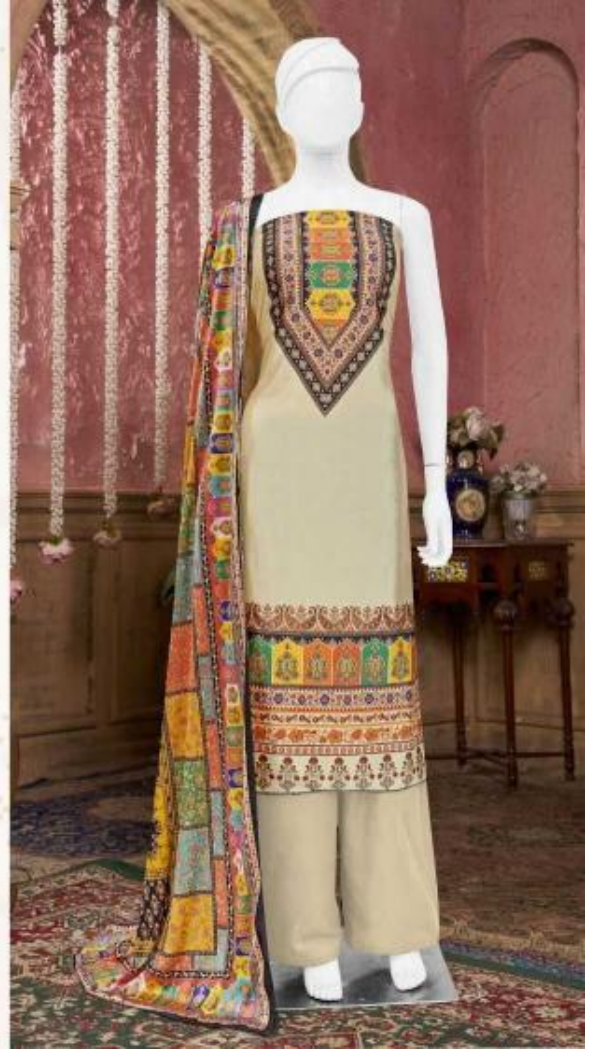

Gipson[®]

FARHEEN

D.NO.2928

Bipson®

FARHEEN

TOP :- KOREAN VELVET DIGITAL PRINT WITH SWAROVSKI WORK

BOTTOM :- KOREAN VELVET DYED

DUPATTA :- KOREAN VELVET DIGITAL PRINT

D.NO.2928-A

Gipson[®]

FARHEEN

D.NO.2928

Bipson®

FARHEEN

TOP :- KOREAN VELVET DIGITAL PRINT WITH SWAROVSKI WORK

BOTTOM :- KOREAN VELVET DYED

DUPATTA :- KOREAN VELVET DIGITAL PRINT

D.NO.2928-C

Bipson®

FARHEEN

TOP :- KOREAN VELVET DIGITAL PRINT WITH SWAROVSKI WORK

BOTTOM :- KOREAN VELVET DYED

DUPATTA :- KOREAN VELVET DIGITAL PRINT

D.NO.2928-B

Bipson®

FARHEEN

TOP :- KOREAN VELVET DIGITAL PRINT WITH SWAROVSKI WORK

BOTTOM :- KOREAN VELVET DYED

DUPATTA :- KOREAN VELVET DIGITAL PRINT

D.NO.2928-D

Bipson®

FARHEEN