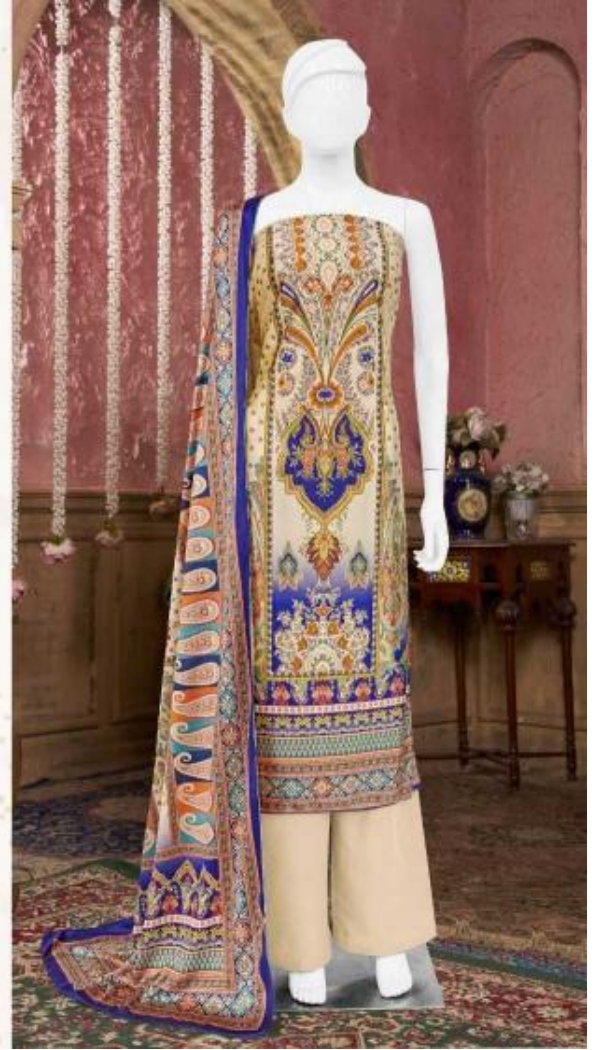

Gipson[®]

FARHEEN

D.NO.2928

Bipson®

FARHEEN

TOP :- KOREAN VELVET DIGITAL PRINT WITH SWAROVSKI WORK

BOTTOM :- KOREAN VELVET DYED

DUPATTA :- KOREAN VELVET DIGITAL PRINT

D.NO.2928-A

Gipson[®]

FARHEEN

D.NO.2928

Bipson®

FARHEEN

TOP :- KOREAN VELVET DIGITAL PRINT WITH SWAROVSKI WORK

BOTTOM :- KOREAN VELVET DYED

DUPATTA :- KOREAN VELVET DIGITAL PRINT

D.NO.2928-C

Bipson®

FARHEEN

TOP :- KOREAN VELVET DIGITAL PRINT WITH SWAROVSKI WORK

BOTTOM :- KOREAN VELVET DYED

DUPATTA :- KOREAN VELVET DIGITAL PRINT

D.NO.2928-B

Bipson®

FARHEEN

TOP :- KOREAN VELVET DIGITAL PRINT WITH SWAROVSKI WORK

BOTTOM :- KOREAN VELVET DYED

DUPATTA :- KOREAN VELVET DIGITAL PRINT

D.NO.2928-D

Bipson®

FARHEEN