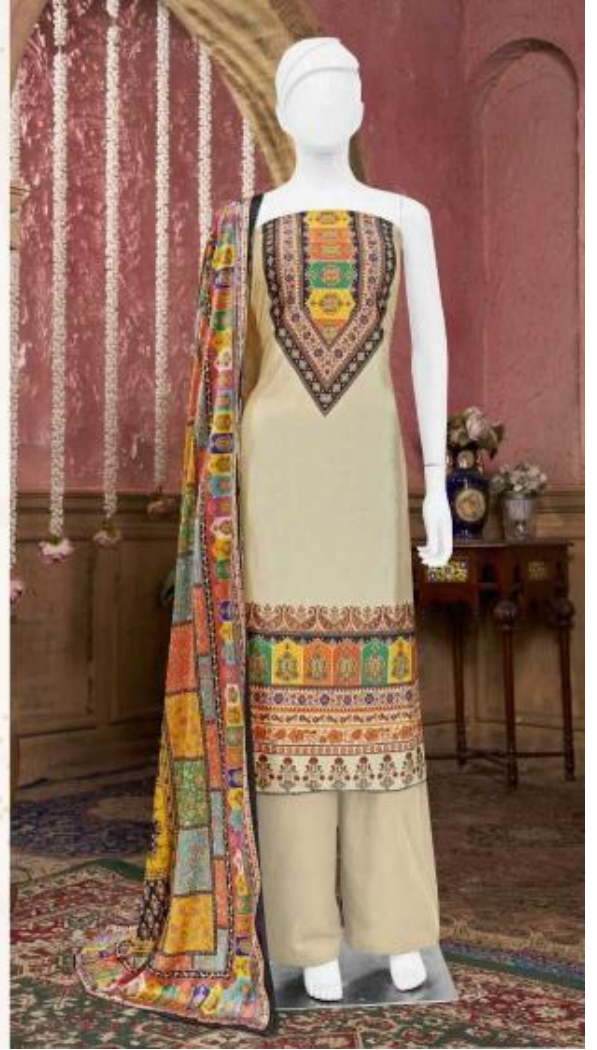

Gipson®

FARHEEN

D.NO.2928

Bipson®

FARHEEN

TOP :- KOREAN VELVET DIGITAL PRINT WITH SWAROVSKI WORK

BOTTOM :- KOREAN VELVET DYED

DUPATTA :- KOREAN VELVET DIGITAL PRINT

D.NO.2928-A

Gipson®

FARHEEN

D.NO.2928

Bipson®

FARHEEN

TOP :- KOREAN VELVET DIGITAL PRINT WITH SWAROVSKI WORK

BOTTOM :- KOREAN VELVET DYED

DUPATTA :- KOREAN VELVET DIGITAL PRINT

D.NO.2928-C

Bipson®

FARHEEN

TOP :- KOREAN VELVET DIGITAL PRINT WITH SWAROVSKI WORK

BOTTOM :- KOREAN VELVET DYED

DUPATTA :- KOREAN VELVET DIGITAL PRINT

D.NO.2928-B

Bipson®

FARHEEN

TOP :- KOREAN VELVET DIGITAL PRINT WITH SWAROVSKI WORK

BOTTOM :- KOREAN VELVET DYED

DUPATTA :- KOREAN VELVET DIGITAL PRINT

D.NO.2928-D

Bipson®

FARHEEN