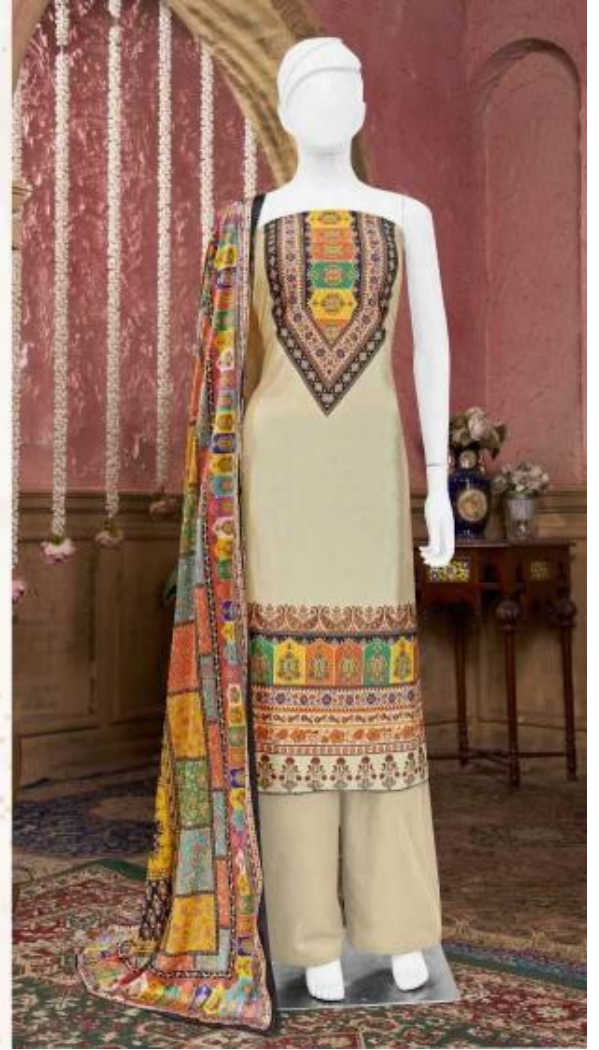

Gipson®

FARHEEN

D.NO.2928

Bipson®

FARHEEN

TOP :- KOREAN VELVET DIGITAL PRINT WITH SWAROVSKI WORK

BOTTOM :- KOREAN VELVET DYED

DUPATTA :- KOREAN VELVET DIGITAL PRINT

D.NO.2928-A

Gipson[®]

FARHEEN

D.NO.2928

Bipson®

FARHEEN

TOP :- KOREAN VELVET DIGITAL PRINT WITH SWAROVSKI WORK

BOTTOM :- KOREAN VELVET DYED

DUPATTA :- KOREAN VELVET DIGITAL PRINT

D.NO.2928-C

Bipson®

FARHEEN

TOP :- KOREAN VELVET DIGITAL PRINT WITH SWAROVSKI WORK

BOTTOM :- KOREAN VELVET DYED

DUPATTA :- KOREAN VELVET DIGITAL PRINT

D.NO.2928-B

Bipson®

FARHEEN

TOP :- KOREAN VELVET DIGITAL PRINT WITH SWAROVSKI WORK

BOTTOM :- KOREAN VELVET DYED

DUPATTA :- KOREAN VELVET DIGITAL PRINT

D.NO.2928-D

Bipson®

FARHEEN